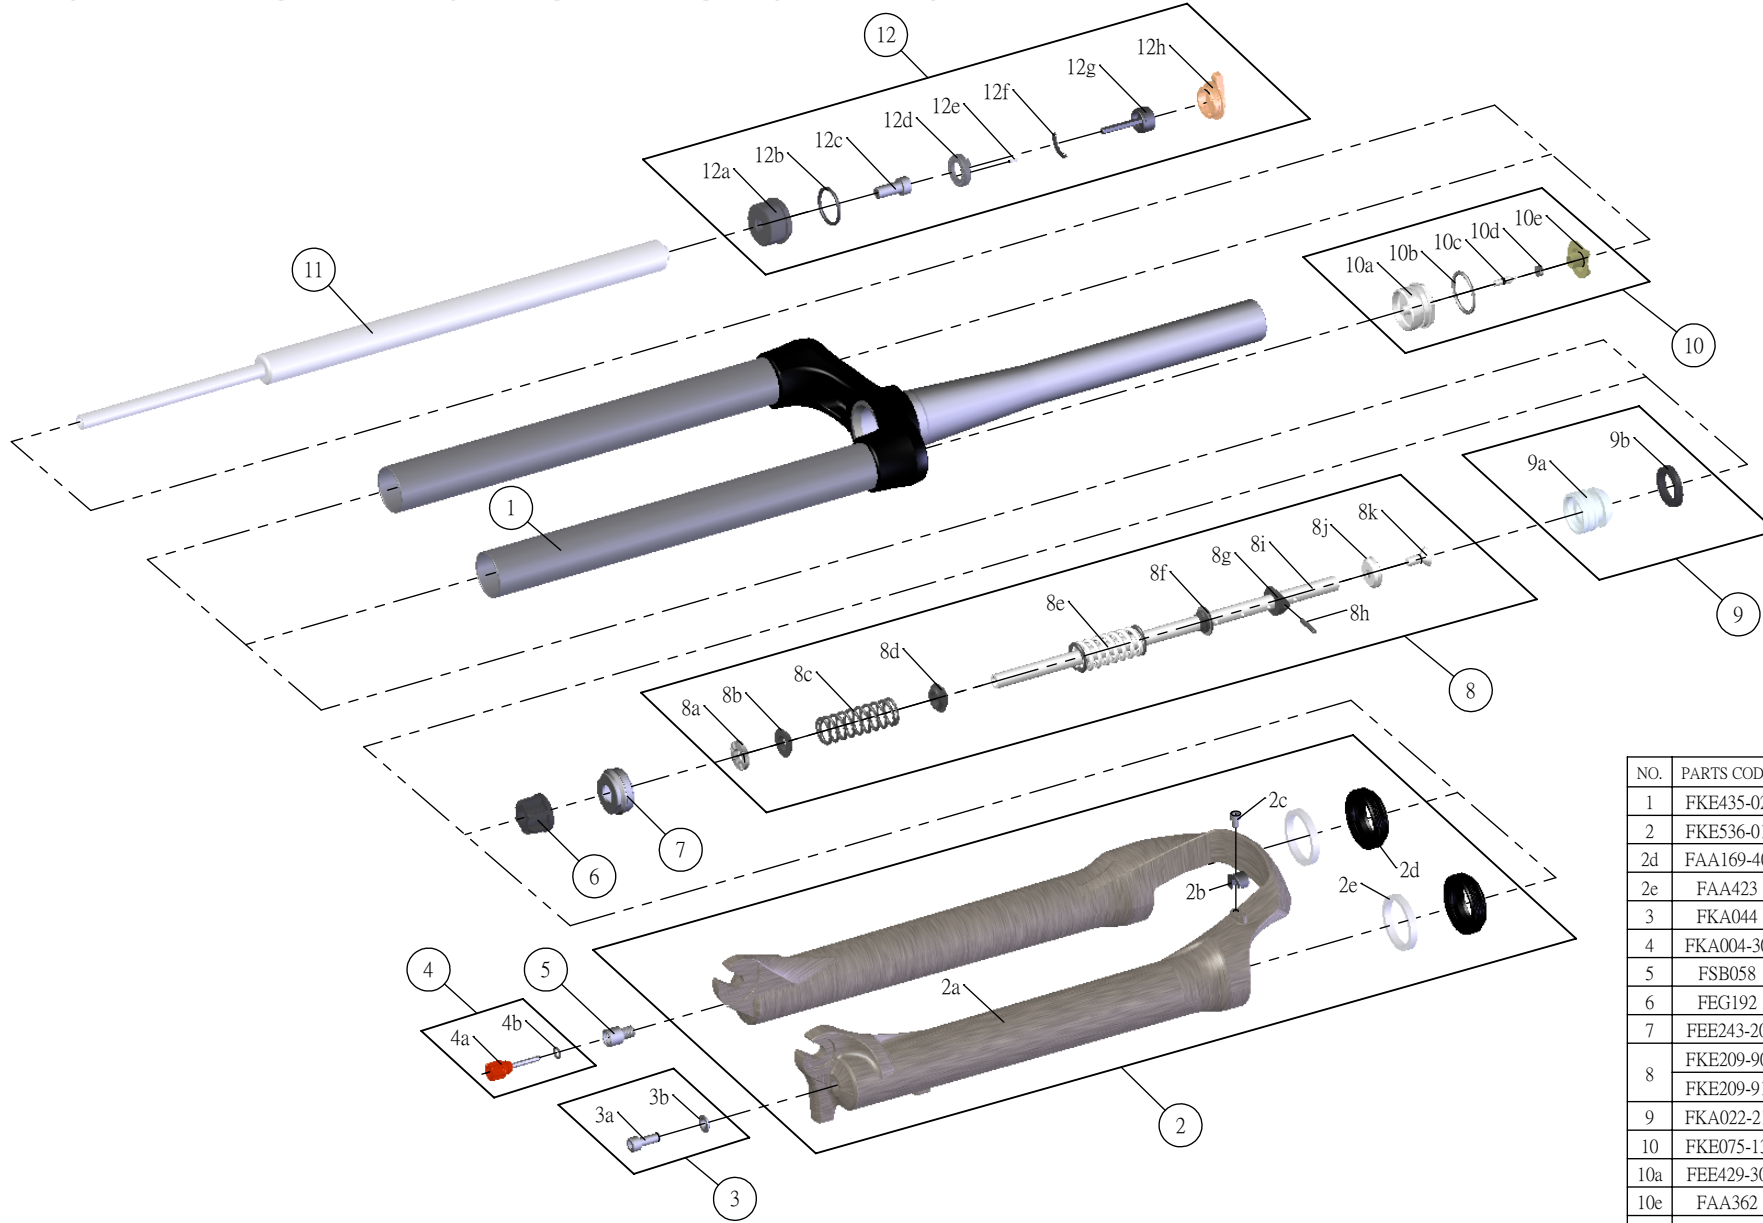

SUNTOUR

SF16-EPIXON-DS-LO-R-CTS-27.5-

Date	2015.01.05	Version	1
Amended			

NO.	PARTS CODE	PARTS NAME	100	120	QT
1	FKE435-02	UPPER ASSY	*	*	1
2	FKE536-01	BOTTOM CASE ASSY	*	*	1
2d	FAA169-40	DUST SEAL	*	*	2
2e	FAA423	OIL WIPER	*	*	2
3	FKA044	FIXING BOLT SET	*	*	1
4	FKA004-30	REBOUND KNOB ASSY	*	*	1
5	FSB058	DAMPER FIXING BOLT	*	*	1
6	FEG192	BOTTOM STOPPER	*	*	1
7	FEE243-20	FORK NOSE	*	*	1
8	FKE209-90	SUPPORT TUBE ASSY		*	1
	FKE209-91		*		1
9	FKA022-21	PISTON UNIT	*	*	1
10	FKE075-13	AIR CAP ASSY	*	*	1
10a	FEE429-30	AIR CAP	*	*	1
10e	FAA362	VALVE CAP	*	*	1
11	FUN070-00	LO-R UNIT	*	*	1
12	FKE526-12	LO TOP CAP ASSY	*	*	1
12a	FEE260	ADJUST CAP	*	*	1
12g	FKA066	ADJUST CORE ASSY	*	*	1
12h	FEG361-02	LO KNOB	*	*	1