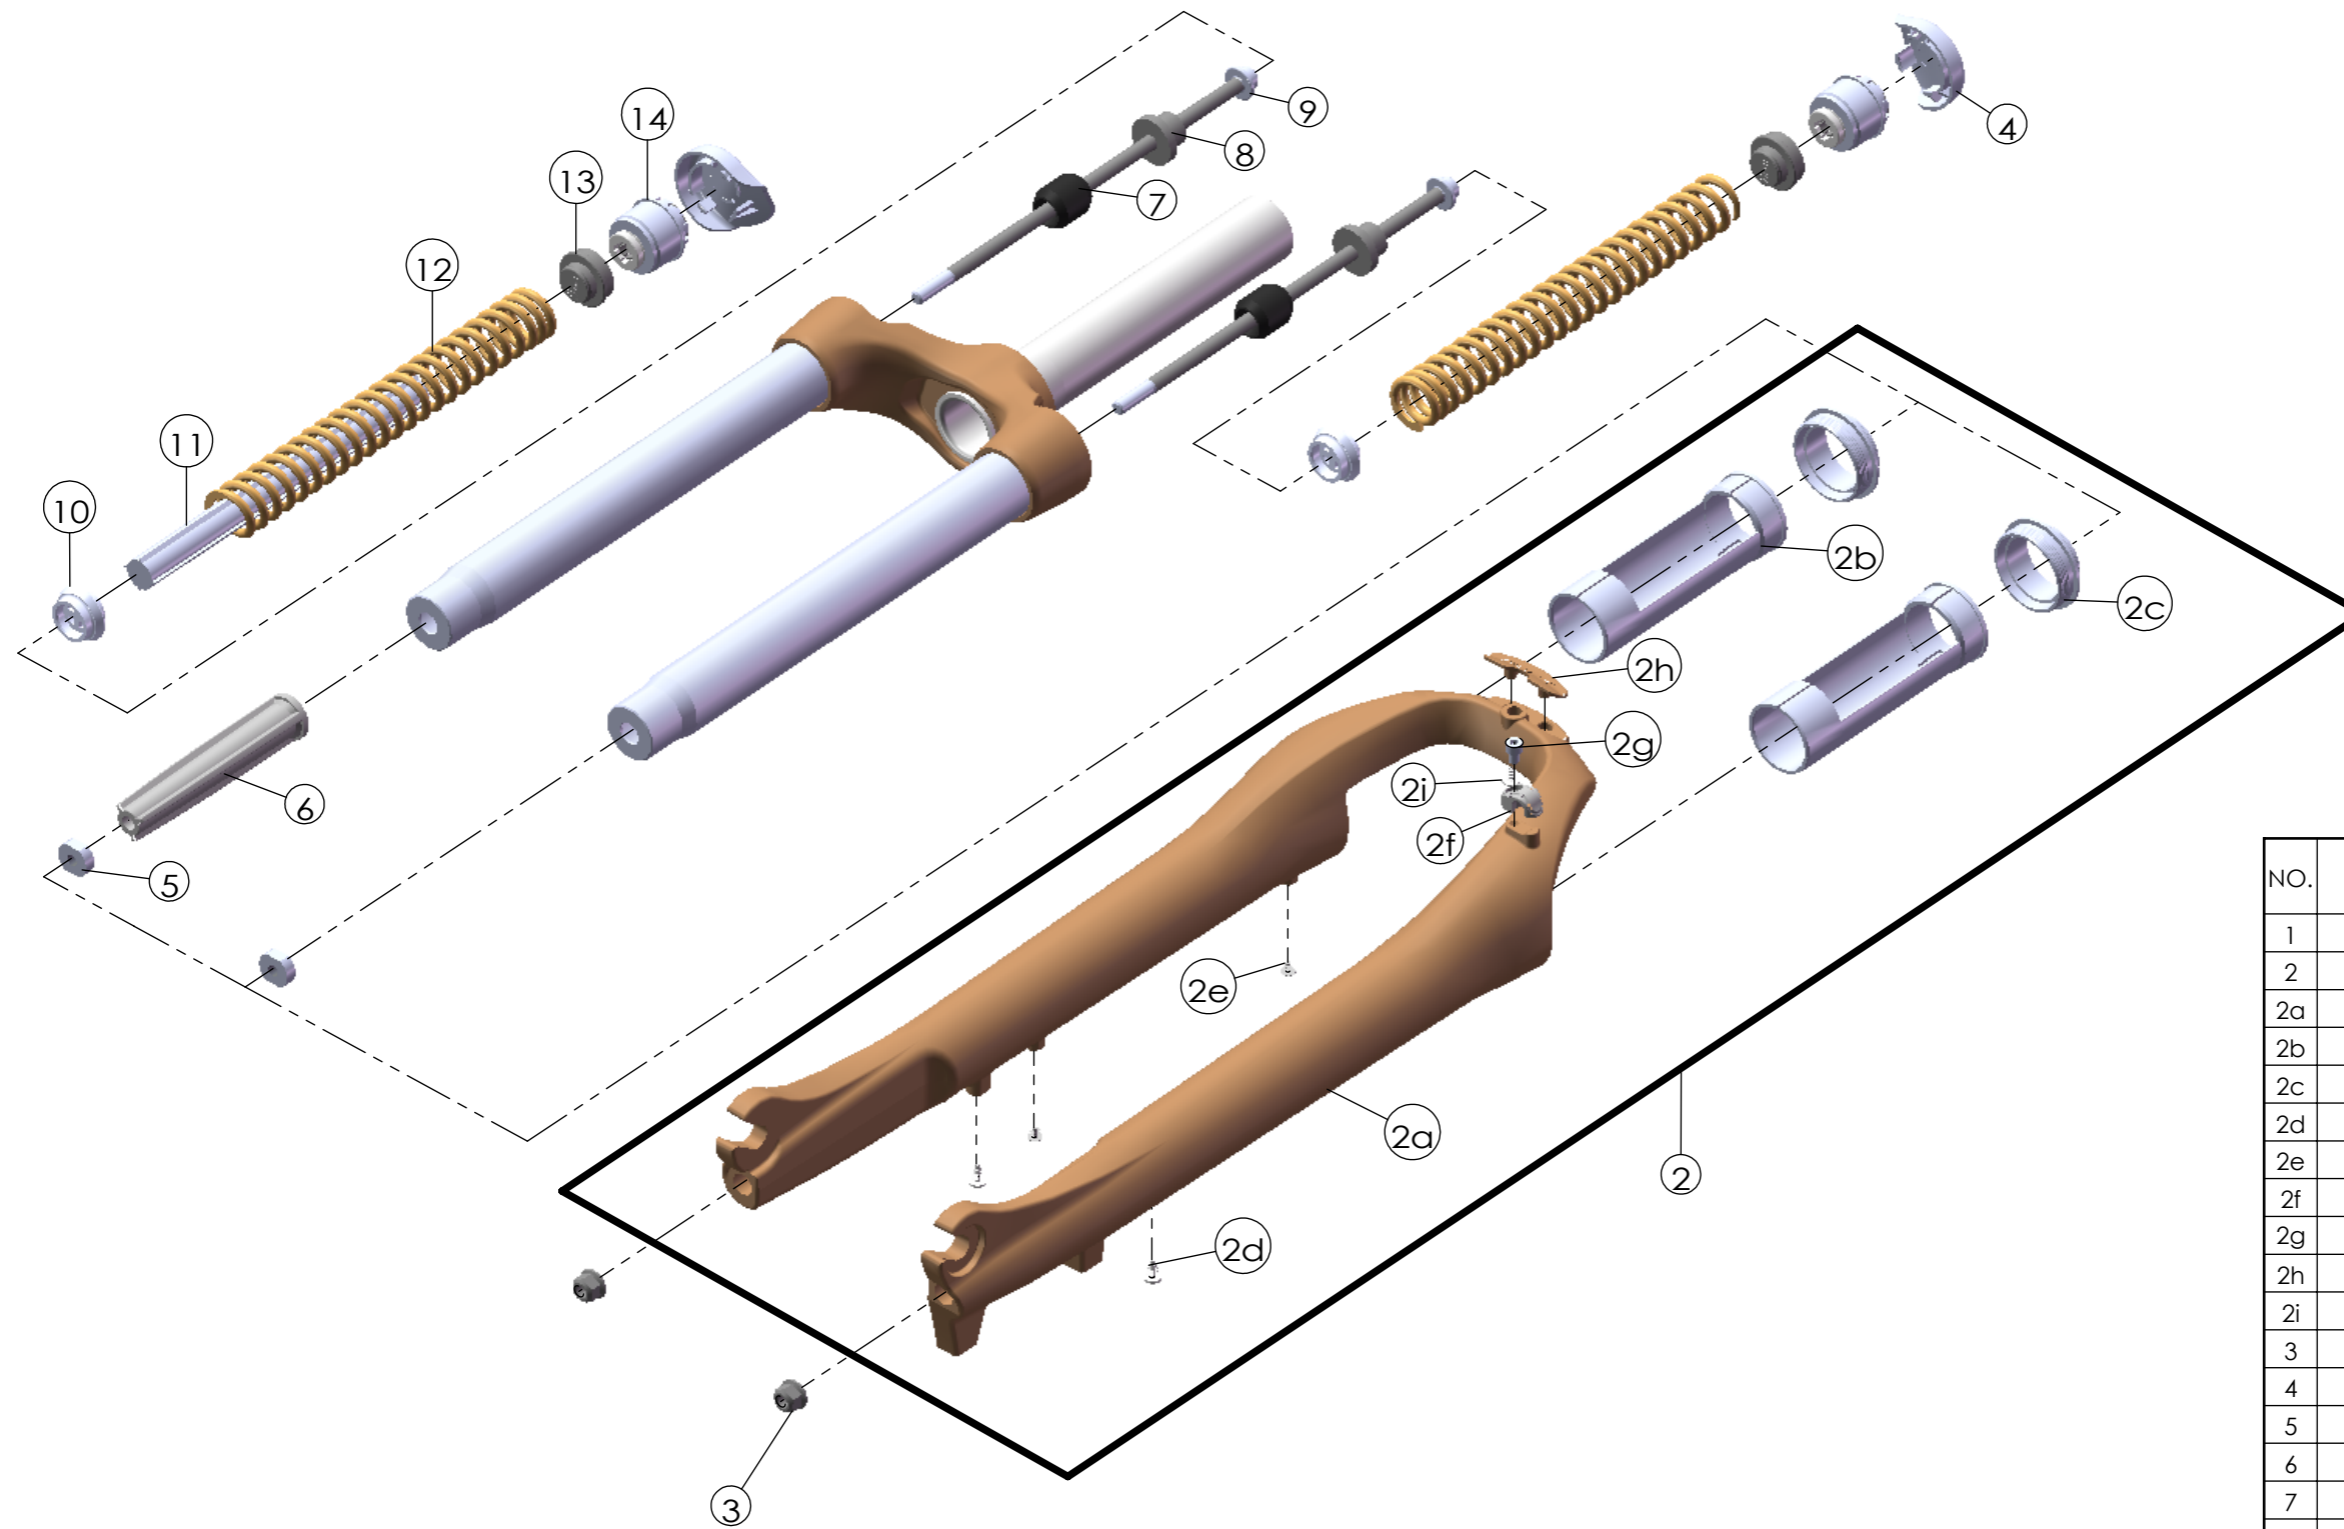

Date	2015.7.2	Version	2
Amended	2022.06.09		

NO.	PART NAME	PART CODE	QTY.	
			50	63
1	UPPER ASSY	FKZ080-02	1	1
2	BOTTOM CASE ASSY	FKZ081-10	1	1
2a	BOTTOM CASE	FPB414	1	1
2b	SLIDER SLEEVE	FEE942	2	2
2c	DUST SEAL	FAA125-40	2	2
2d	MOUNT CAP	FAA199	2	2
2e	MOUNT CAP	FAA199-10	2	2
2f	HOSE GUIDE	FEG166	1	1
2g	FIXING BOLT	FSB153	1	1
2h	BRACE COVER	FEE716	1	1
2i	TAPPING SCREW	FSB114-20	2	2
3	FIXING NUT	FSN023	2	2
4	PRELOAD COVER	FEG139	2	2
5	NUT PLATE	FSN025-10	2	2
6	BOTTOM STOPPER	FEG362	1	1
7	REBOUND RUBBER	FEP086-10	2	2
8	DAMPER SPACE	FEE452	2	-
9	FIXING BOLT	FSB159-08	2	2
10	SPRING GUIDE	FEE468-10	2	2
11	DAMPER	FEP262-95	1	-
		FEP262-50	-	1
12	MAIN SPRING	FEP733	-	2
		FEP734	2	-
13	SPRING GUIDE	FEE467-10	2	2
14	ADJUST SYSTEM	FKE213-03	2	2