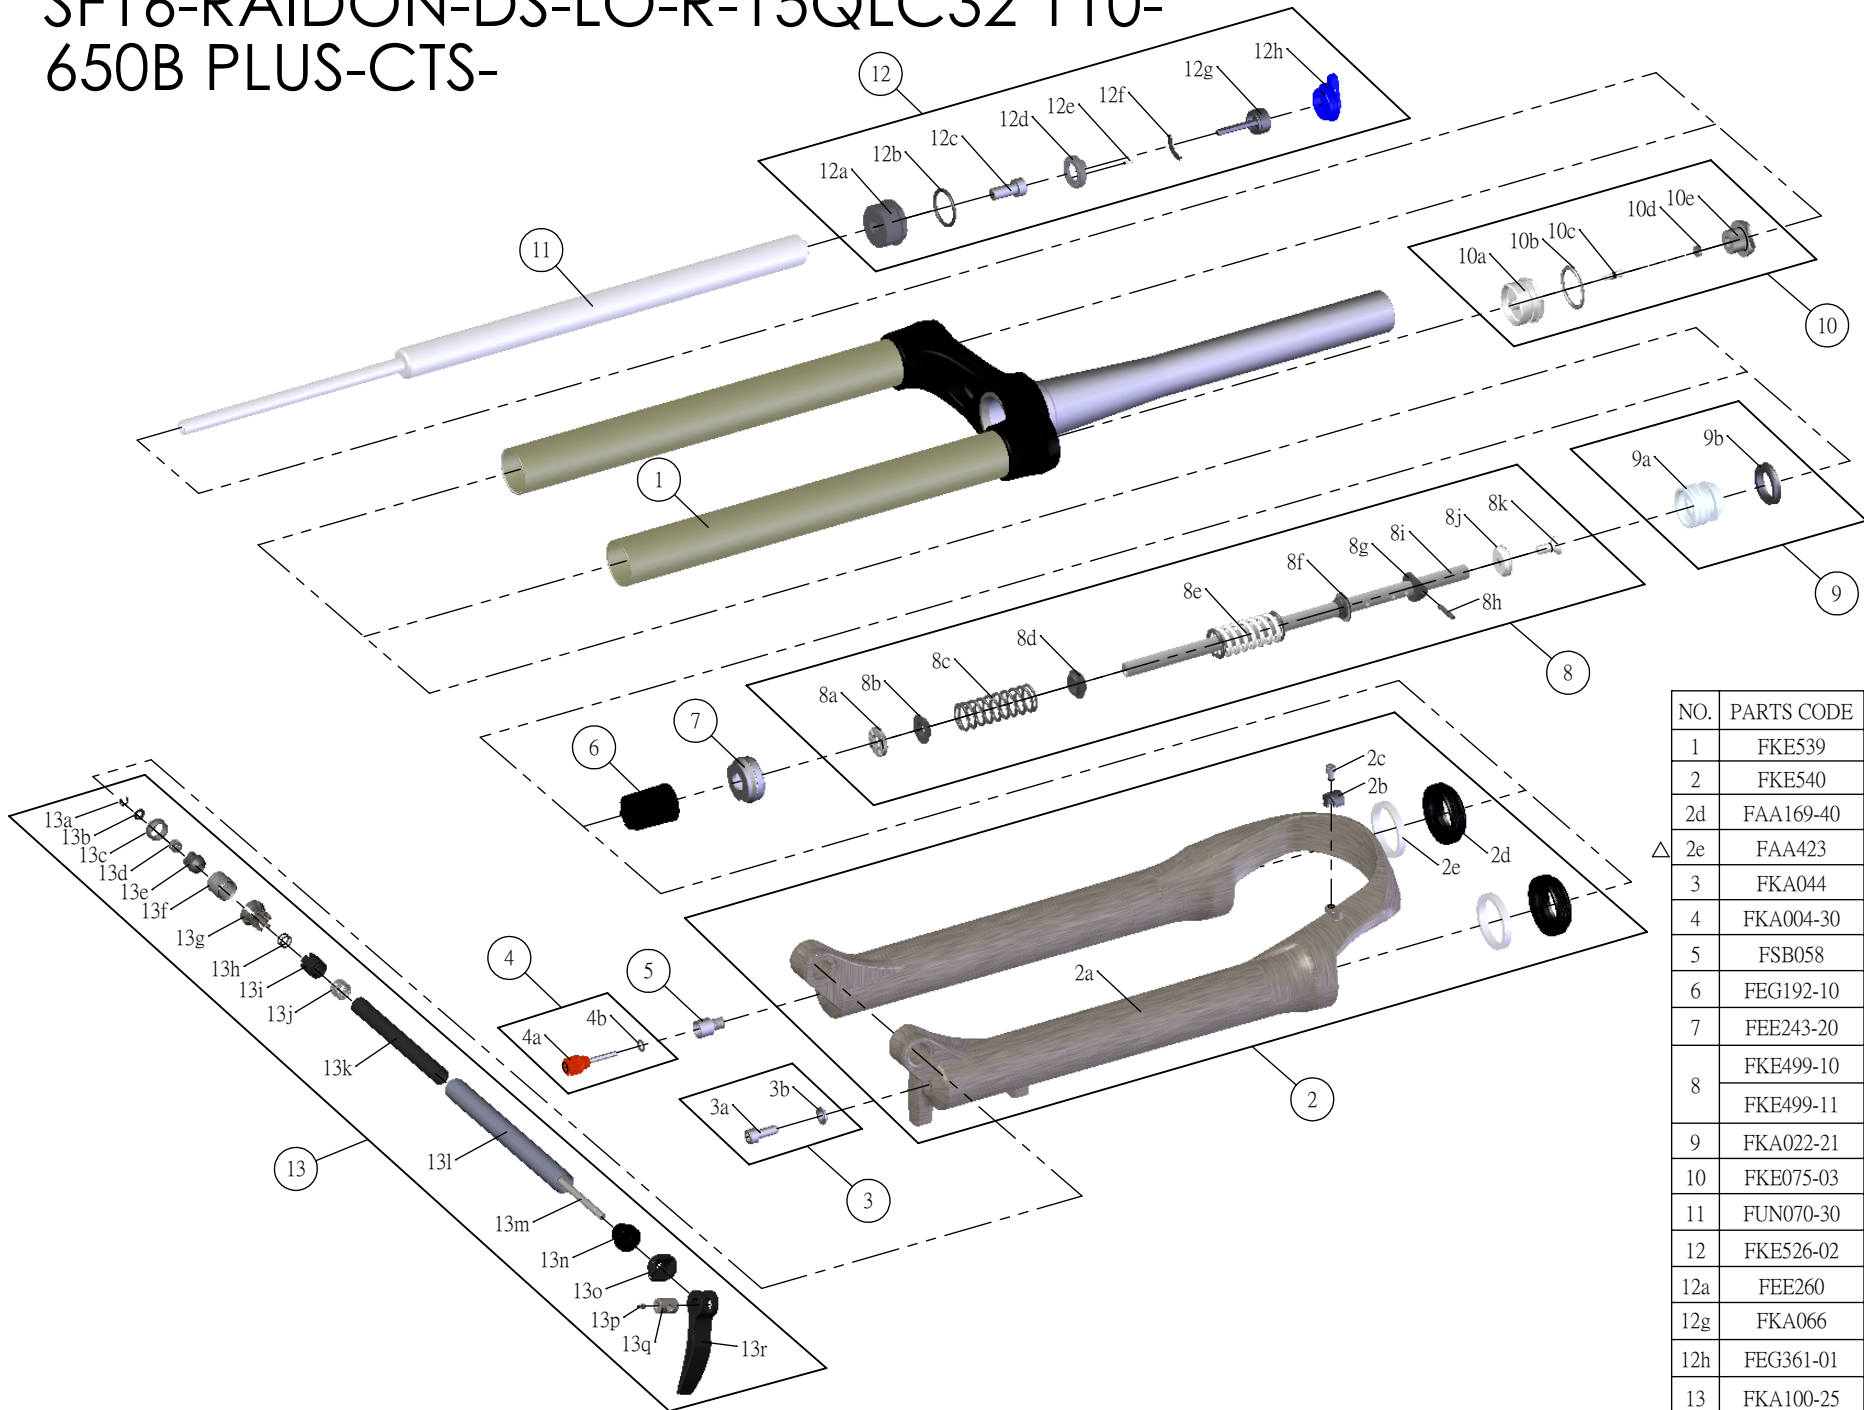

# SR SUNTOUR

## SF16-RAIDON-DS-LO-R-15QLC32 110-650B PLUS-CTS-

Date	2015.02.27	Version	2
Amended	2015.08.19		

NO.	PARTS CODE	PARTS NAME	120	100	QT
1	FKE539	UPPER ASSY	*	*	1
2	FKE540	BOTTOM CASE ASSY	*	*	1
2d	FAA169-40	DUST SEAL	*	*	2
2e	FAA423	OIL WIPER 32	*	*	2
3	FKA044	FIXING BOLT SET	*	*	1
4	FKA004-30	REBOUND KNOB ASSY	*	*	1
5	FSB058	DAMPER FIXING BOLT	*	*	1
6	FEG192-10	BOTTOM STOPPER	*	*	1
7	FEE243-20	FORK NOSE	*	*	1
8	FKE499-10	SUPPORT TUBE ASSY	*		1
	FKE499-11			*	1
9	FKA022-21	PISTON UNIT	*	*	1
10	FKE075-03	AIR CAP ASSY	*	*	1
11	FUN070-30	LO-R UNIT	*	*	1
12	FKE526-02	LO TOP CAP ASSY	*	*	1
12a	FEE260	ADJUST CAP	*	*	1
12g	FKA066	ADJUST CORE ASSY	*	*	1
12h	FEG361-01	LO KNOB	*	*	1
13	FKA100-25	15QLC32-110 AXLE SET	*	*	1