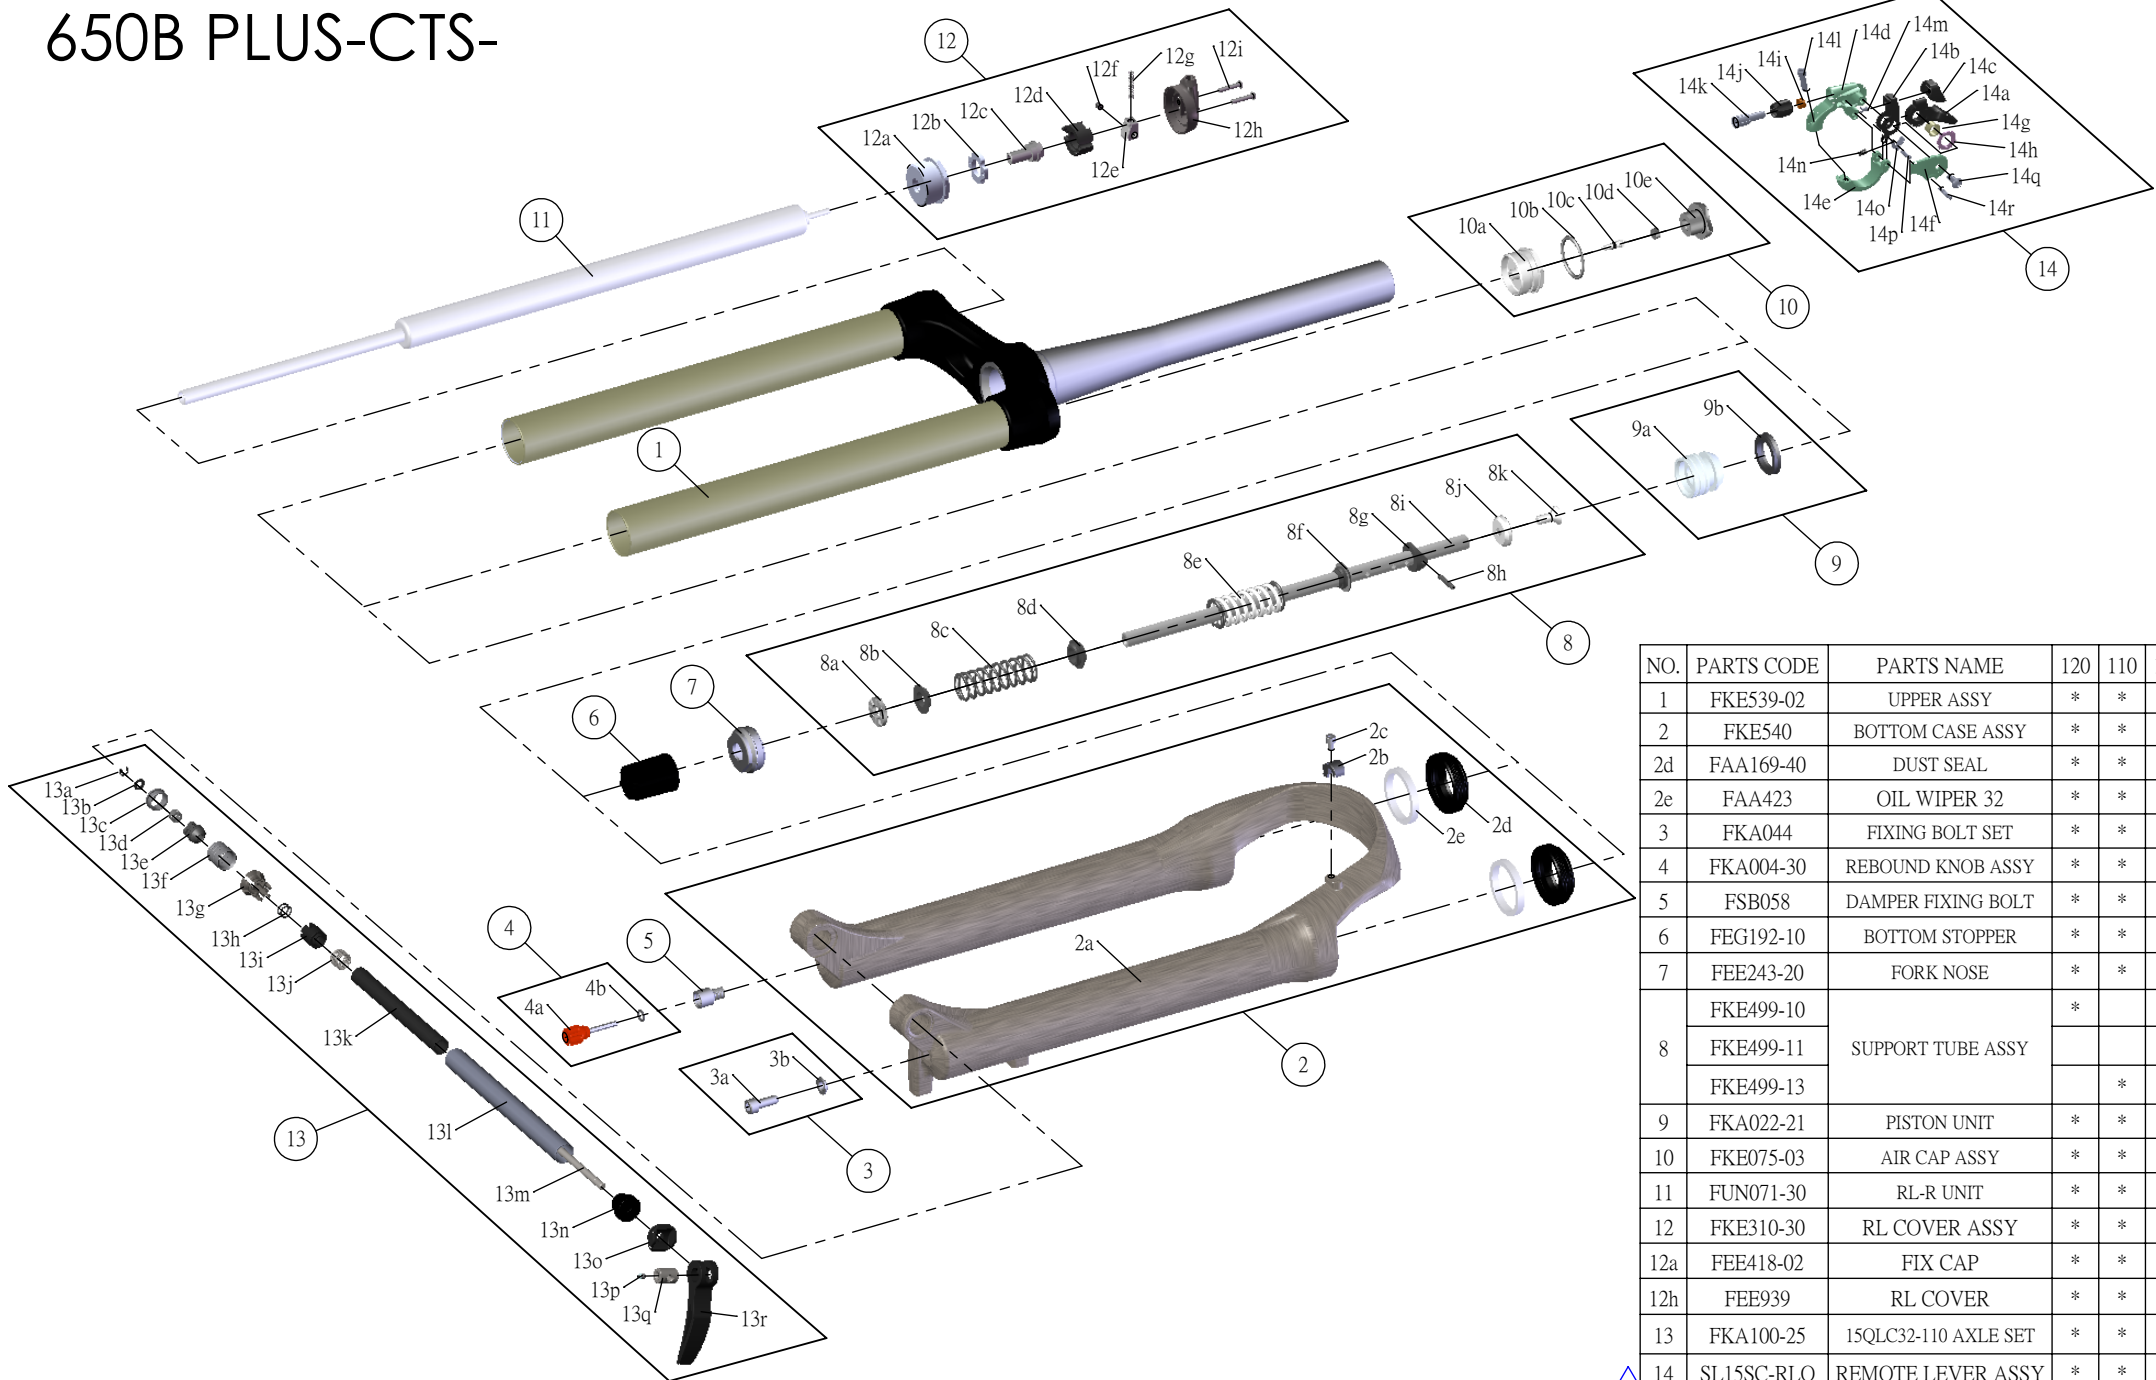

SR SUNTOUR

SF16RAIDON-DS-RL-R-15QLC32 110-650B PLUS-CTS-

Date	2015.03.02	Version	3
Amended	2016.02.25		

NO.	PARTS CODE	PARTS NAME	120	110	100	QT
1	FKE539-02	UPPER ASSY	*	*	*	1
2	FKE540	BOTTOM CASE ASSY	*	*	*	1
2d	FAA169-40	DUST SEAL	*	*	*	2
2e	FAA423	OIL WIPER 32	*	*	*	2
3	FKA044	FIXING BOLT SET	*	*	*	1
4	FKA004-30	REBOUND KNOB ASSY	*	*	*	1
5	FSB058	DAMPER FIXING BOLT	*	*	*	1
6	FEG192-10	BOTTOM STOPPER	*	*	*	1
7	FEE243-20	FORK NOSE	*	*	*	1
8	FKE499-10	SUPPORT TUBE ASSY	*			1
	FKE499-11				*	1
	FKE499-13			*		1
9	FKA022-21	PISTON UNIT	*	*	*	1
10	FKE075-03	AIR CAP ASSY	*	*	*	1
11	FUN071-30	RL-R UNIT	*	*	*	1
12	FKE310-30	RL COVER ASSY	*	*	*	1
12a	FEE418-02	FIX CAP	*	*	*	1
12h	FEE939	RL COVER	*	*	*	1
13	FKA100-25	15QLC32-110 AXLE SET	*	*	*	1
△ 14	SL15SC-RLO	REMOTE LEVER ASSY	*	*	*	1