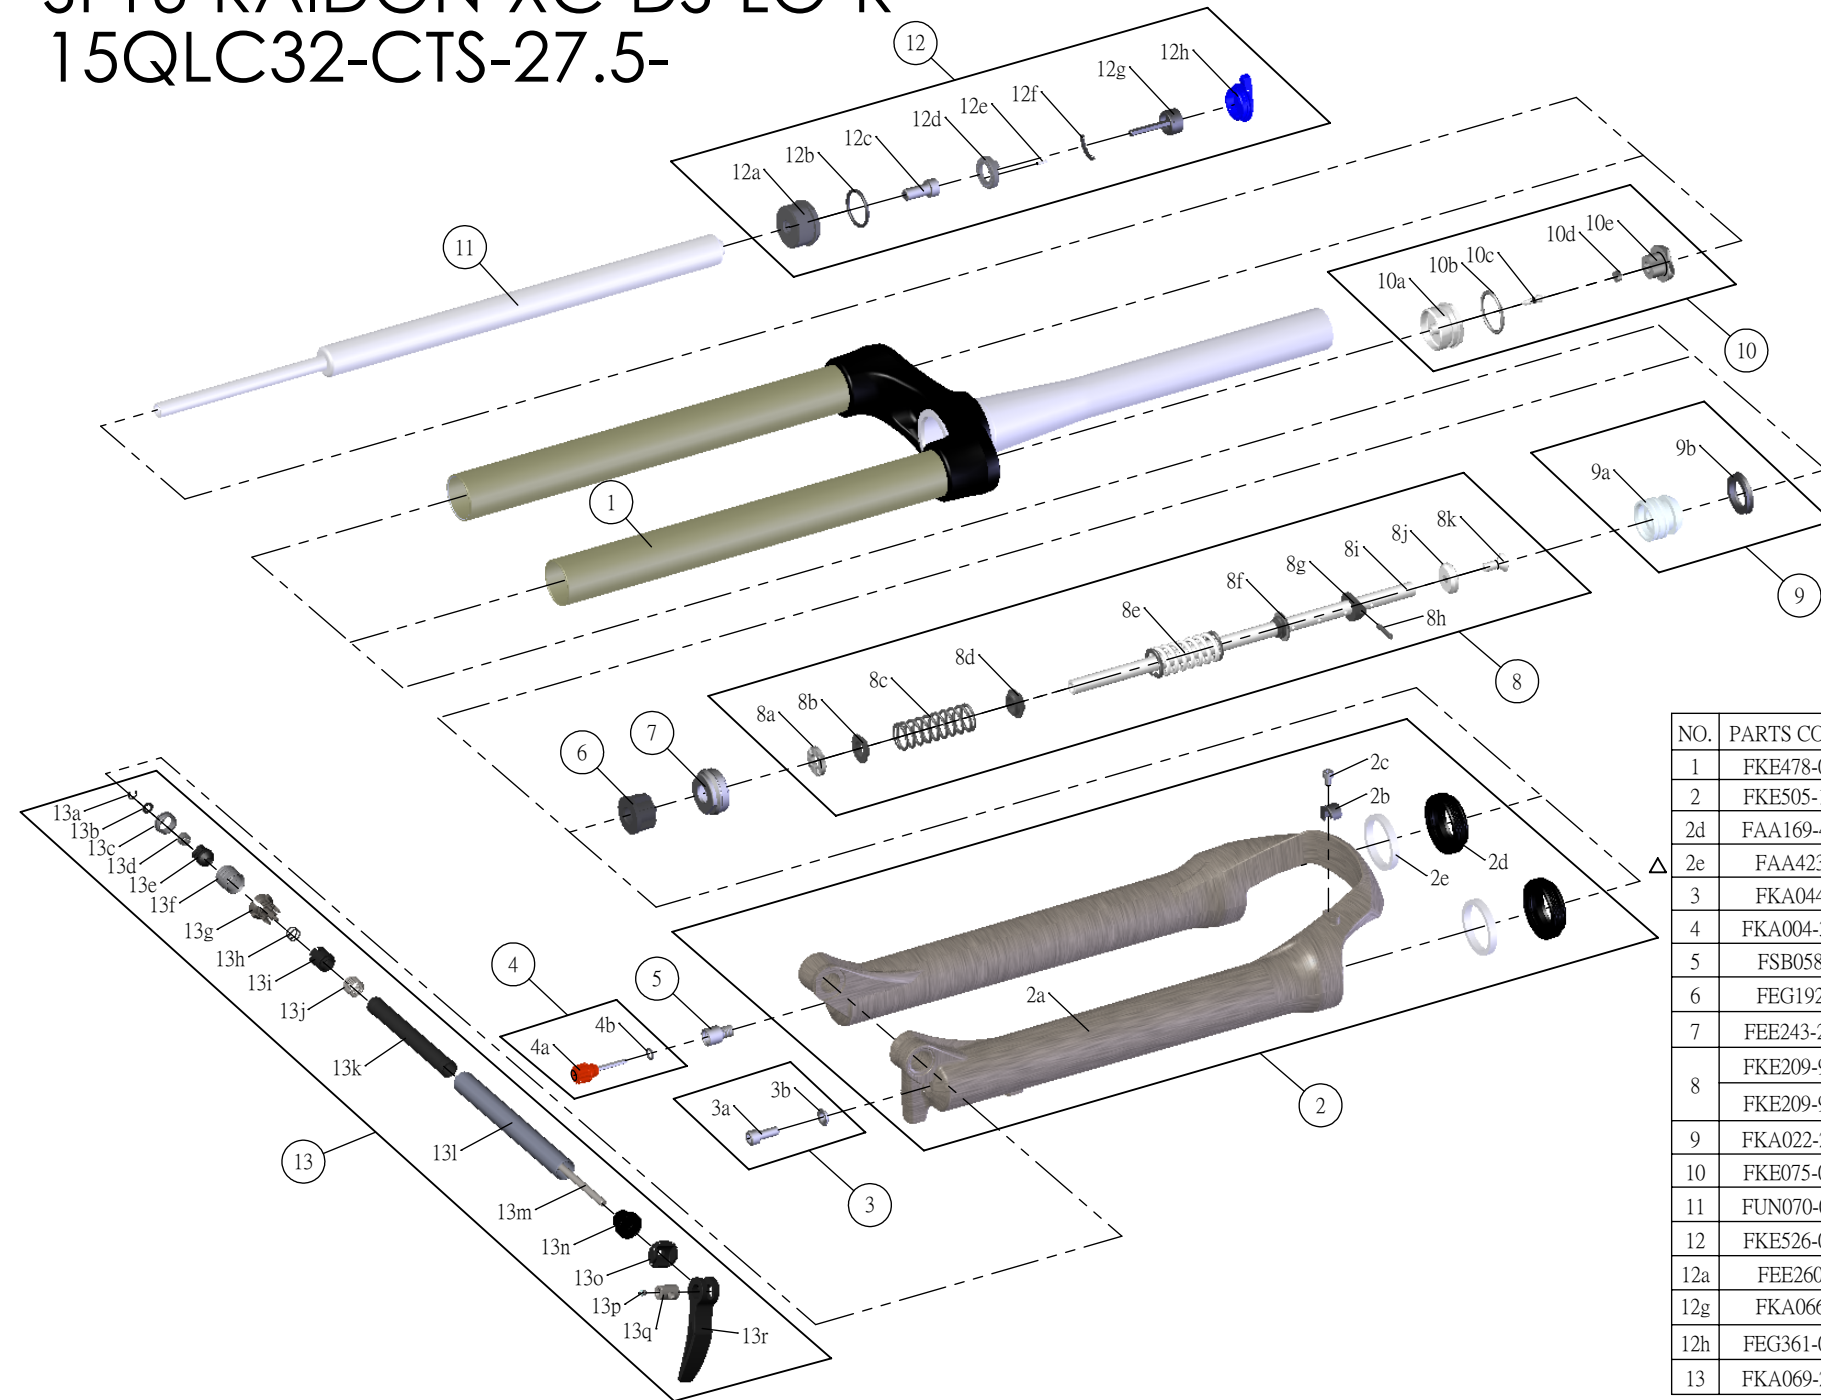

## SF16-RAIDON-XC-DS-LO-R- 15QLC32-CTS-27.5-

Date	2015.01.06	Version	2
Amended	2015.08.18		

NO.	PARTS CODE	PARTS NAME	120	100	QT
1	FKE478-06	UPPER ASSY	*	*	1
2	FKE505-11	BOTTOM CASE ASSY	*	*	1
2d	FAA169-40	DUST SEAL	*	*	2
2e	FAA423	OIL WIPER 32	*	*	2
3	FKA044	FIXING BOLT SET	*	*	1
4	FKA004-30	REBOUND KNOB ASSY	*	*	1
5	FSB058	DAMPER FIXING BOLT	*	*	1
6	FEG192	BOTTOM STOPPER	*	*	1
7	FEE243-20	FORK NOSE	*	*	1
8	FKE209-90	AIR CYLINDER ASSY	*		1
	FKE209-91			*	1
9	FKA022-21	PISTON UNIT	*	*	1
10	FKE075-03	AIR CAP ASSY	*	*	1
11	FUN070-00	LO-R UNIT	*	*	1
12	FKE526-02	LO TOP CAP ASSY	*	*	1
12a	FEE260	ADJUST CAP	*	*	1
12g	FKA066	ADJUST CORE ASSY	*	*	1
12h	FEG361-01	LO KNOB	*	*	1
13	FKA069-25	15QLC32 AXLE SET	*	*	1