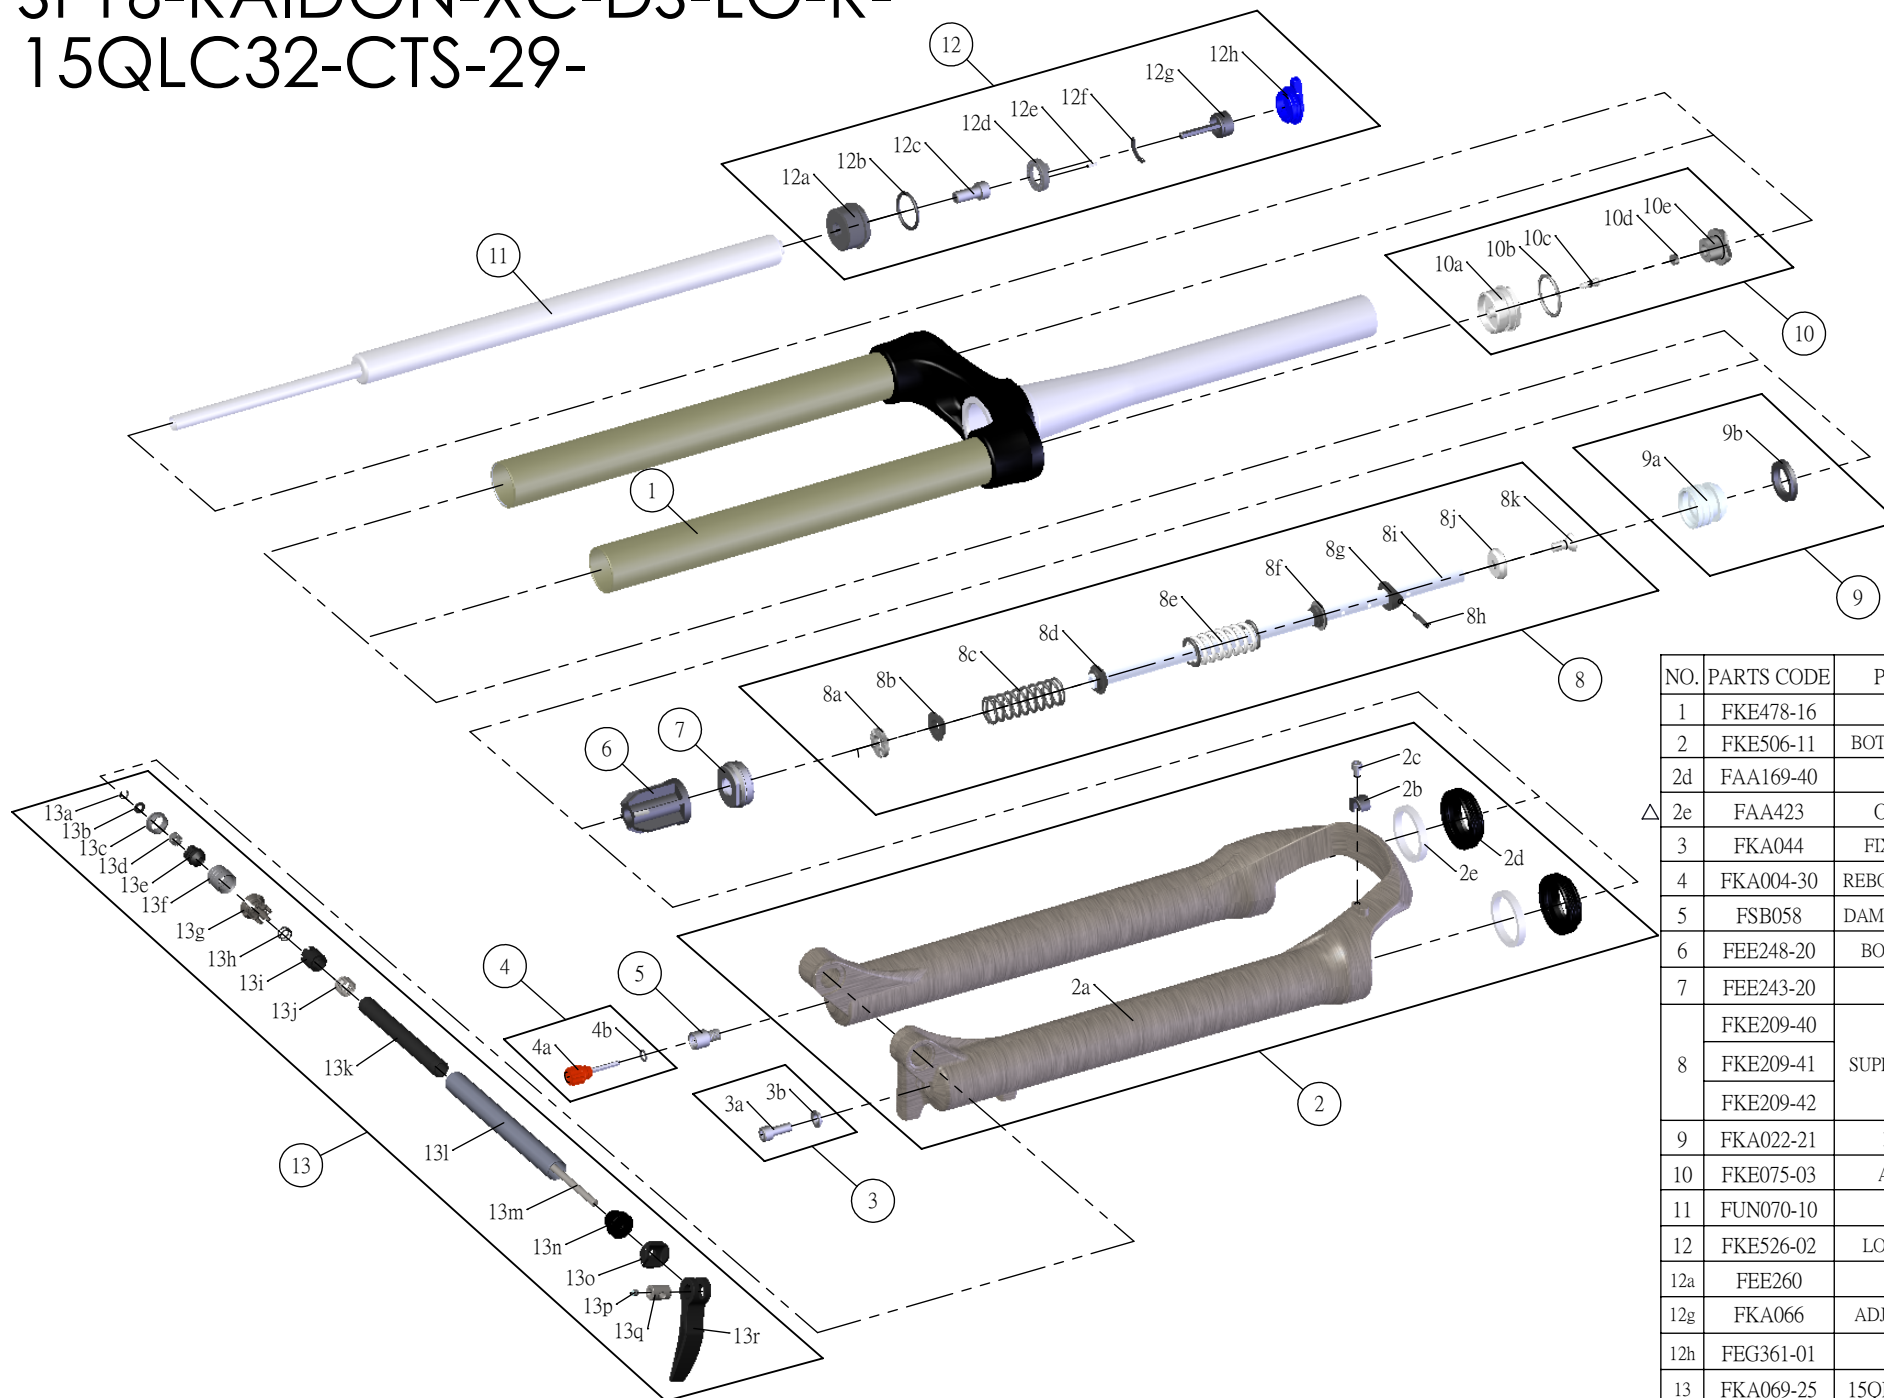

SR SUNTOUR

SF16-RAIDON-XC-DS-LO-R- 15QLC32-CTS-29-

Date	2015.01.13	Version	2
Amended	2015.08.18		

NO.	PARTS CODE	PARTS NAME	120	100	80	QT
1	FKE478-16	UPPER ASSY	*	*	*	1
2	FKE506-11	BOTTOM CASE ASSY	*	*	*	1
2d	FAA169-40	DUST SEAL	*	*	*	2
△ 2e	FAA423	OIL WIPER 32	*	*	*	2
3	FKA044	FIXING BOLT SET	*	*	*	1
4	FKA004-30	REBOUND KNOB ASSY	*	*	*	1
5	FSB058	DAMPER FIXING BOLT	*	*	*	1
6	FEE248-20	BOTTOM STOPPER	*	*	*	1
7	FEE243-20	FORK NOSE	*	*	*	1
8	FKE209-40	SUPPORT TUBE ASSY	*			1
	FKE209-41			*		1
	FKE209-42				*	1
9	FKA022-21	PISTON UNIT	*	*	*	1
10	FKE075-03	AIR CAP ASSY	*	*	*	1
11	FUN070-10	LO-R UNIT	*	*	*	1
12	FKE526-02	LO TOP CAP ASSY	*	*	*	1
12a	FEE260	ADJUST CAP	*	*	*	1
12g	FKA066	ADJUST CORE ASSY	*	*	*	1
12h	FEG361-01	LO KNOB	*	*	*	1
13	FKA069-25	15QLC32 AXLE SET	*	*	*	1