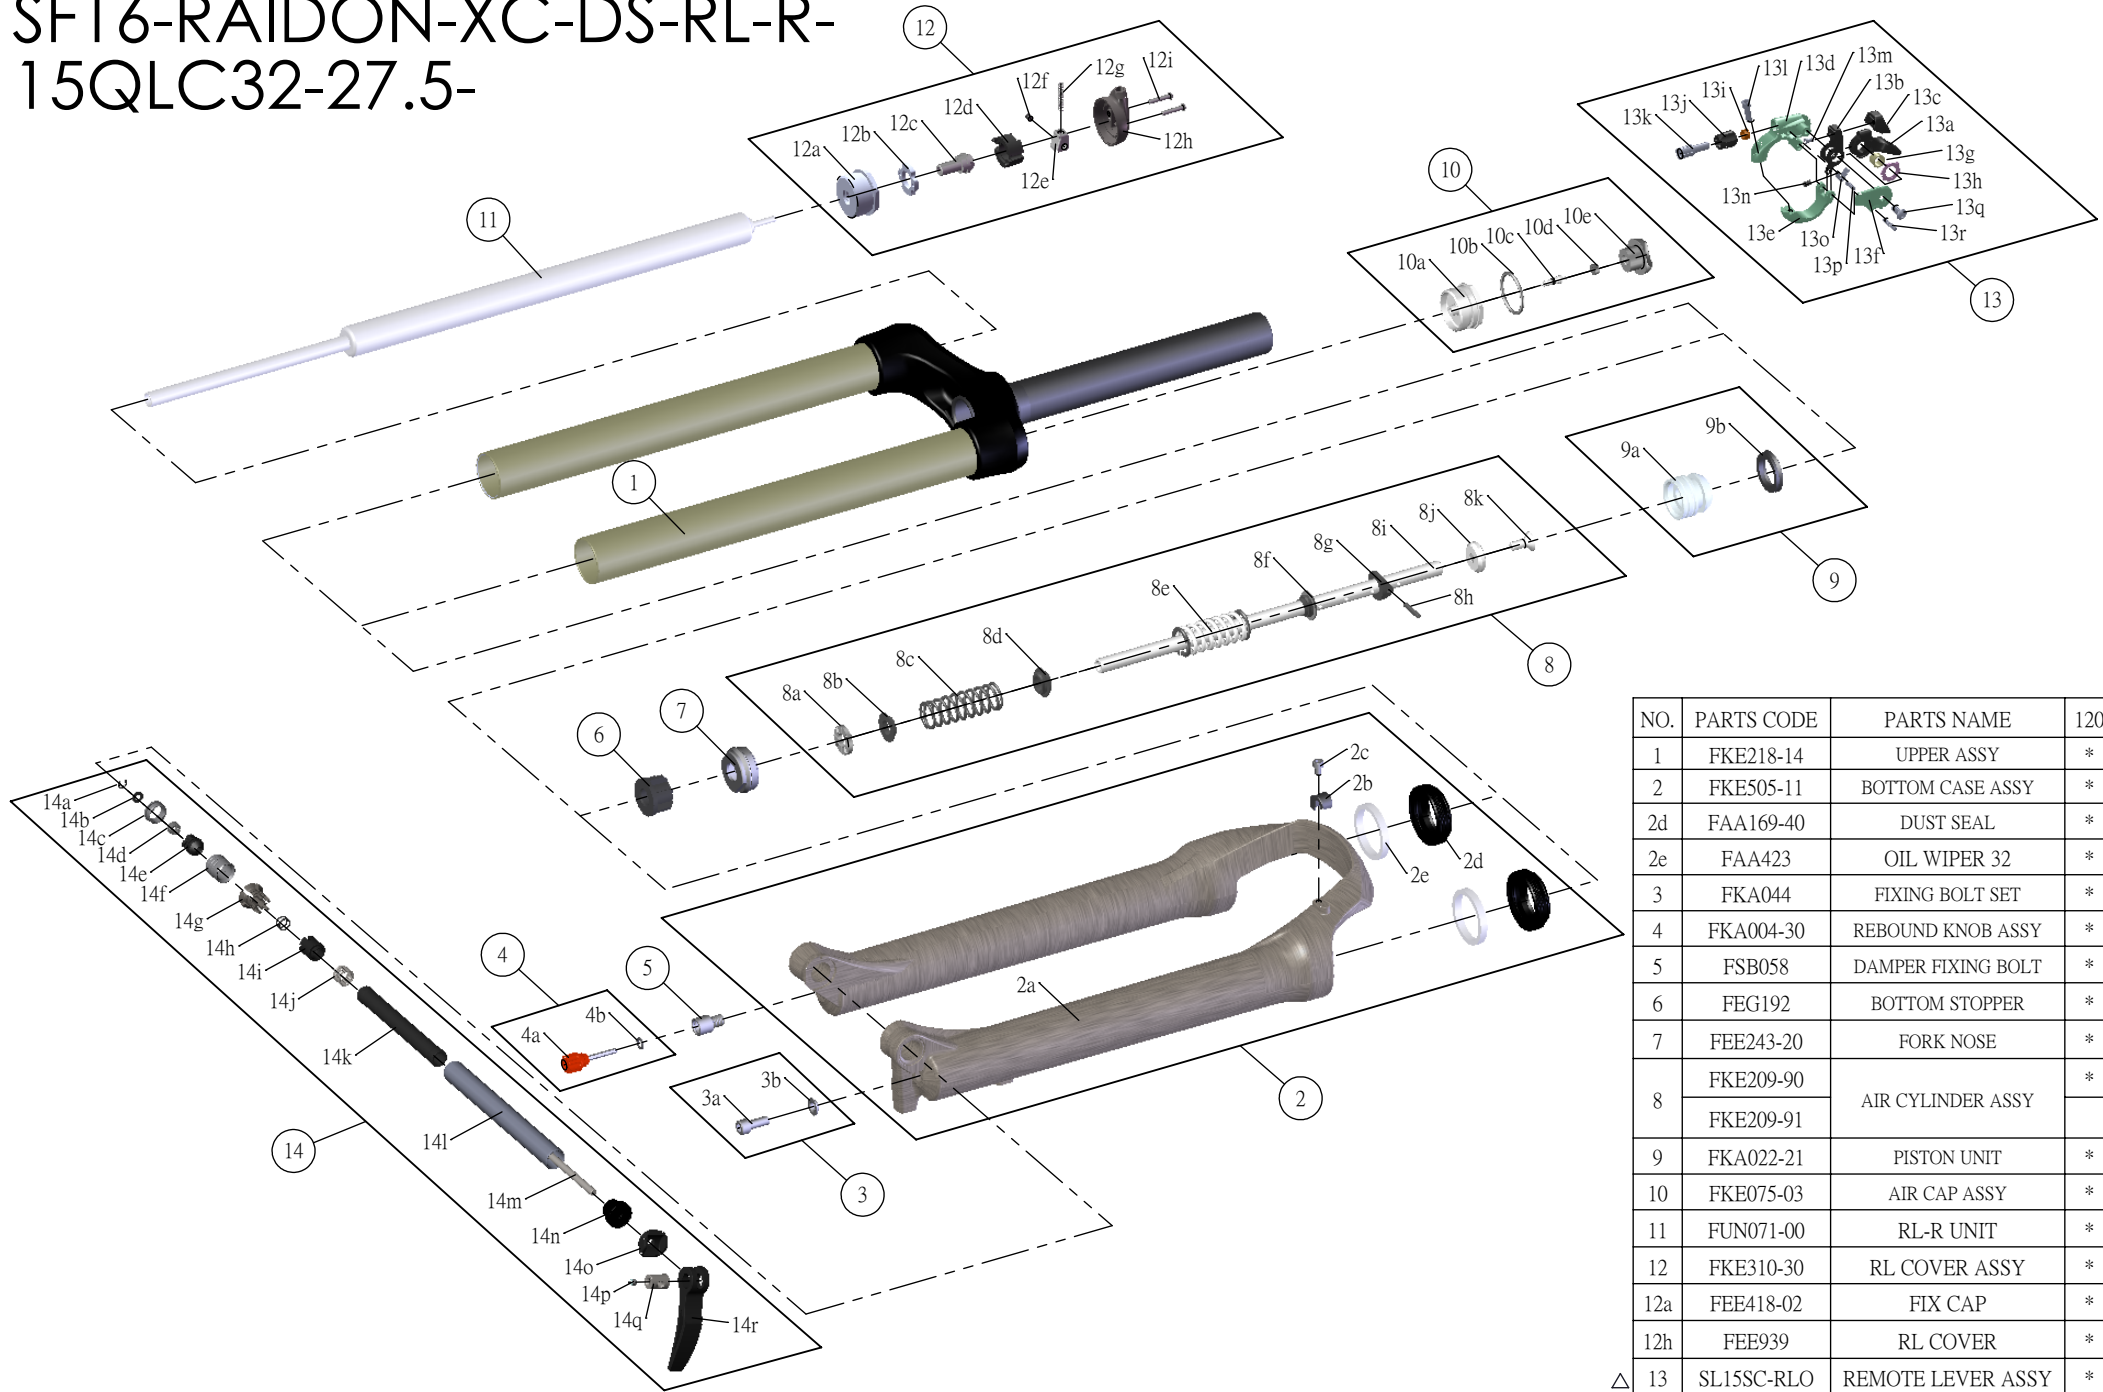

SR SUNTOUR

SF16-RAIDON-XC-DS-RL-R-
15QLC32-27.5-

Date	2015.01.09	Version	3
Amended	2016.02.24		

NO.	PARTS CODE	PARTS NAME	120	100	QT
1	FKE218-14	UPPER ASSY	*	*	1
2	FKE505-11	BOTTOM CASE ASSY	*	*	1
2d	FAA169-40	DUST SEAL	*	*	2
2e	FAA423	OIL WIPER 32	*	*	2
3	FKA044	FIXING BOLT SET	*	*	1
4	FKA004-30	REBOUND KNOB ASSY	*	*	1
5	FSB058	DAMPER FIXING BOLT	*	*	1
6	FEG192	BOTTOM STOPPER	*	*	1
7	FEE243-20	FORK NOSE	*	*	1
8	FKE209-90	AIR CYLINDER ASSY	*		1
	FKE209-91			*	1
9	FKA022-21	PISTON UNIT	*	*	1
10	FKE075-03	AIR CAP ASSY	*	*	1
11	FUN071-00	RL-R UNIT	*	*	1
12	FKE310-30	RL COVER ASSY	*	*	1
12a	FEE418-02	FIX CAP	*	*	1
12h	FEE939	RL COVER	*	*	1
△ 13	SL15SC-RLO	REMOTE LEVER ASSY	*	*	1
14	FKA069-25	15QLC32 AXLE SET	*	*	1