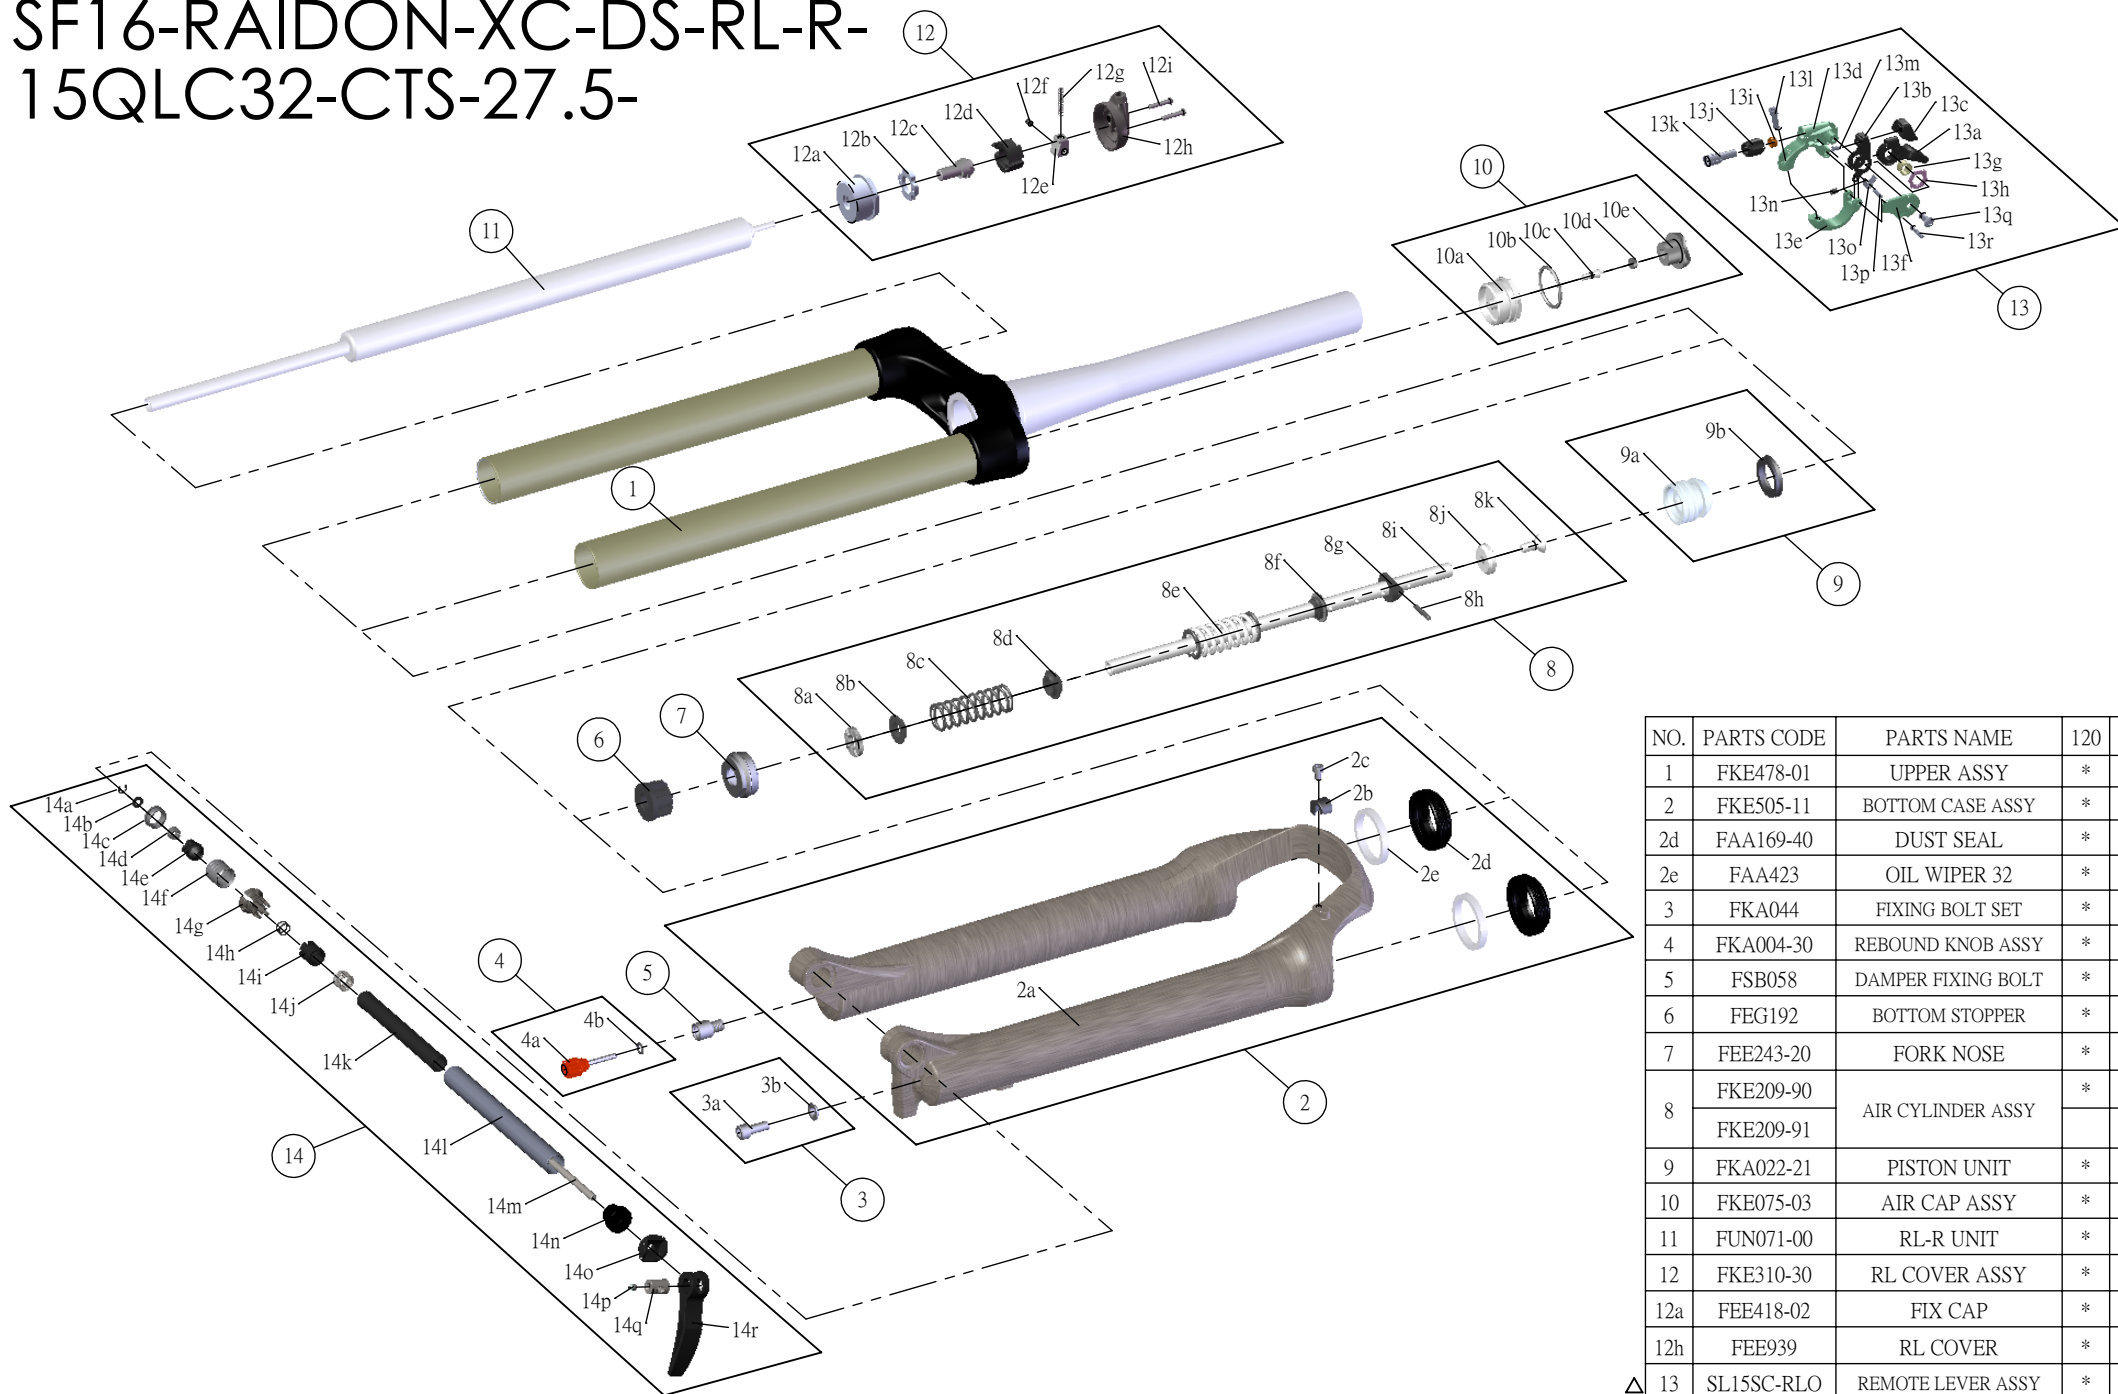

SR SUNTOUR

SF16-RAIDON-XC-DS-RL-R-
15QLC32-CTS-27.5-

Date	2015.01.09	Version	3
Amended	2016.02.24		

NO.	PARTS CODE	PARTS NAME	120	100	QT
1	FKE478-01	UPPER ASSY	*	*	1
2	FKE505-11	BOTTOM CASE ASSY	*	*	1
2d	FAA169-40	DUST SEAL	*	*	2
2e	FAA423	OIL WIPER 32	*	*	2
3	FKA044	FIXING BOLT SET	*	*	1
4	FKA004-30	REBOUND KNOB ASSY	*	*	1
5	FSB058	DAMPER FIXING BOLT	*	*	1
6	FEG192	BOTTOM STOPPER	*	*	1
7	FEE243-20	FORK NOSE	*	*	1
8	FKE209-90	AIR CYLINDER ASSY	*		1
	FKE209-91			*	1
9	FKA022-21	PISTON UNIT	*	*	1
10	FKE075-03	AIR CAP ASSY	*	*	1
11	FUN071-00	RL-R UNIT	*	*	1
12	FKE310-30	RL COVER ASSY	*	*	1
12a	FEE418-02	FIX CAP	*	*	1
12h	FEE939	RL COVER	*	*	1
Δ 13	SL15SC-RLO	REMOTE LEVER ASSY	*	*	1
14	FKA069-25	15QLC32 AXLE SET	*	*	1