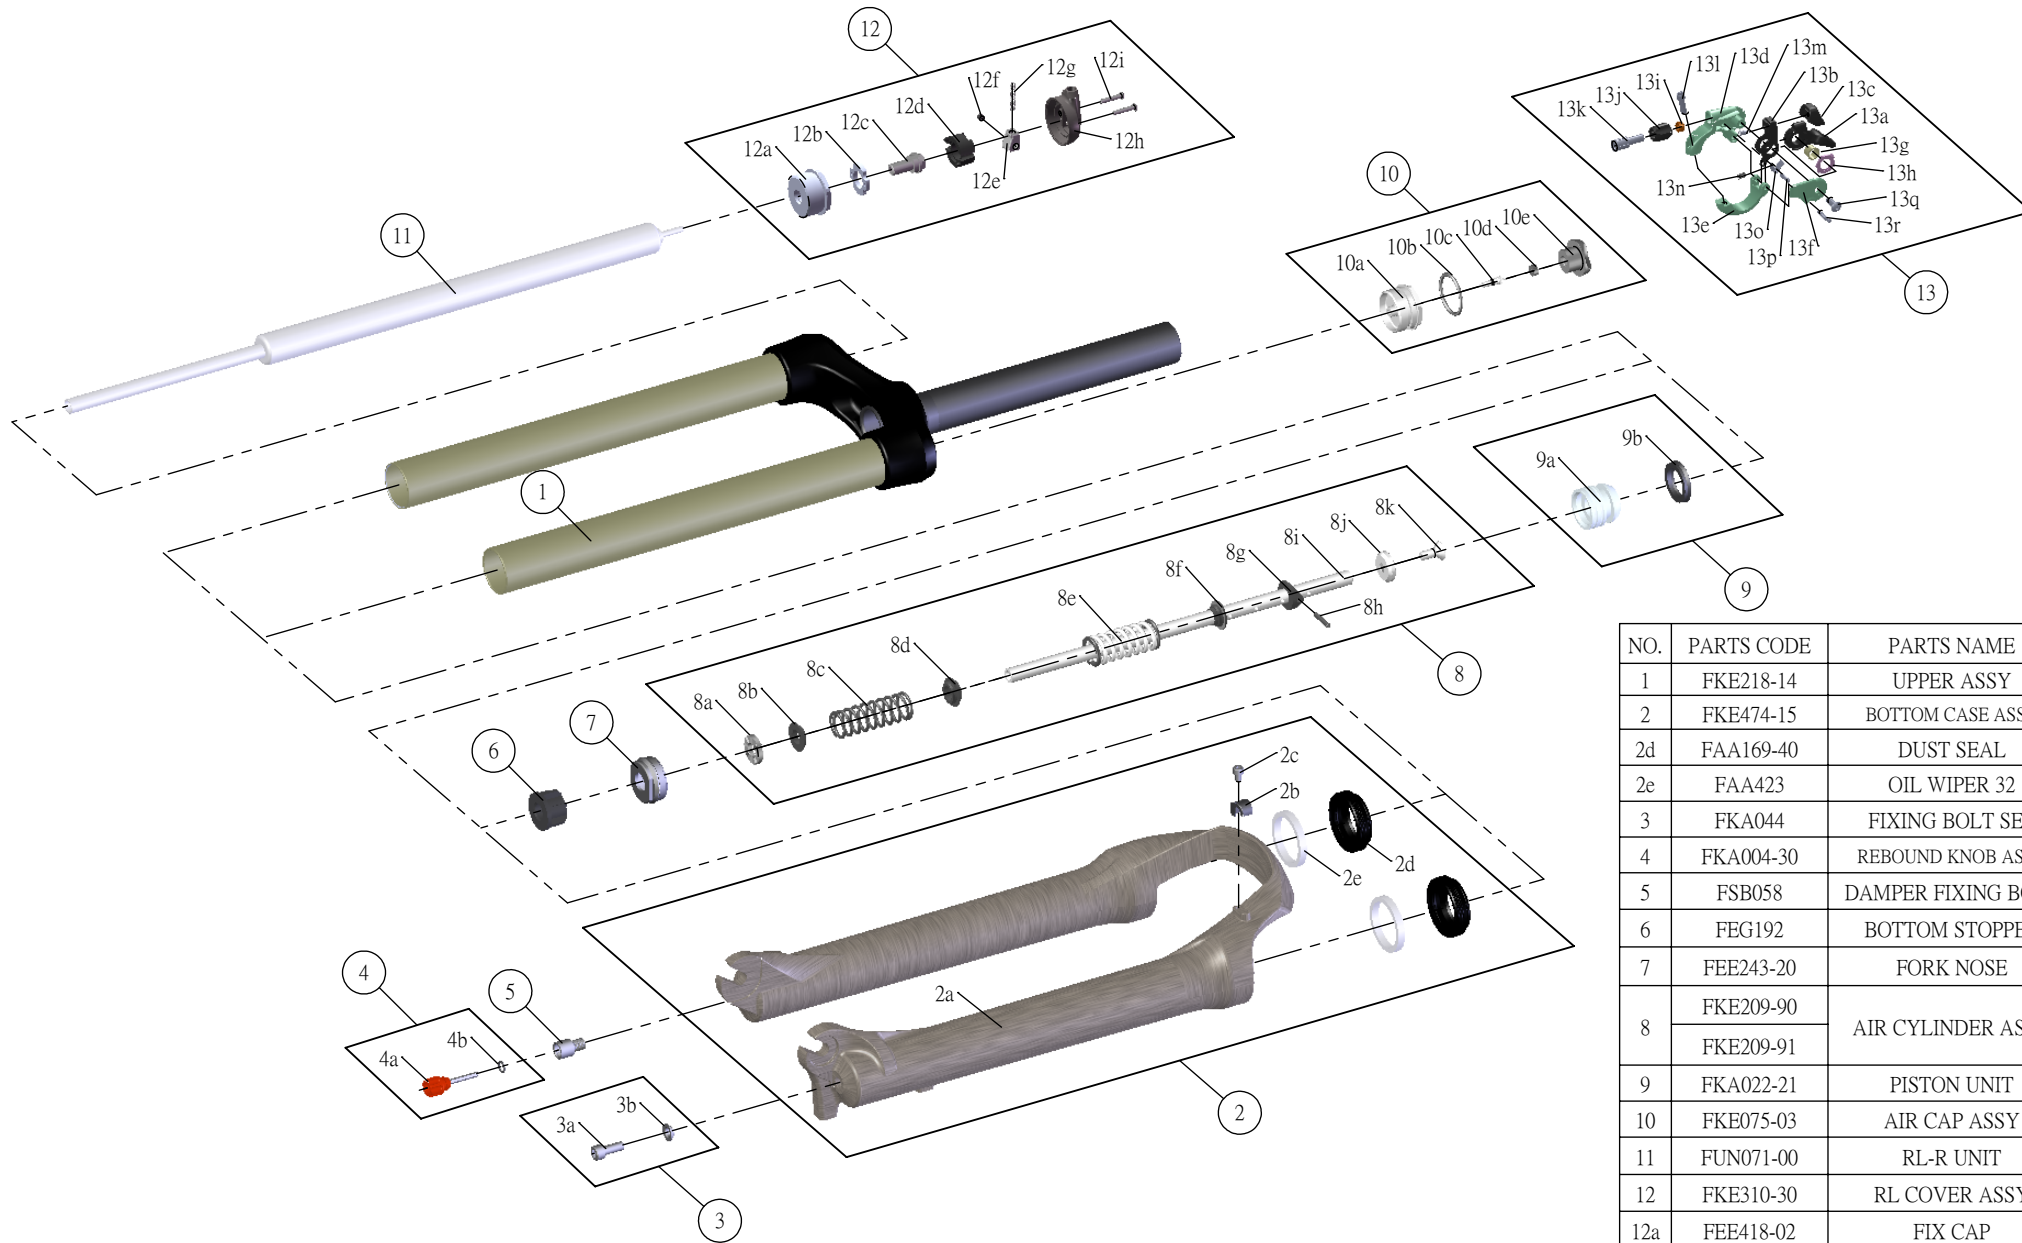

## SF16-RAIDON-XC-DS-RL-R-27.5-

Date	2015.01.06	Version	3
Amended	2016.02.24		

NO.	PARTS CODE	PARTS NAME	120	100	QT
1	FKE218-14	UPPER ASSY	*	*	1
2	FKE474-15	BOTTOM CASE ASSY	*	*	1
2d	FAA169-40	DUST SEAL	*	*	2
2e	FAA423	OIL WIPER 32	*	*	2
3	FKA044	FIXING BOLT SET	*	*	1
4	FKA004-30	REBOUND KNOB ASSY	*	*	1
5	FSB058	DAMPER FIXING BOLT	*	*	1
6	FEG192	BOTTOM STOPPER	*	*	1
7	FEE243-20	FORK NOSE	*	*	1
8	FKE209-90	AIR CYLINDER ASSY	*		1
	FKE209-91			*	1
9	FKA022-21	PISTON UNIT	*	*	1
10	FKE075-03	AIR CAP ASSY	*	*	1
11	FUN071-00	RL-R UNIT	*	*	1
12	FKE310-30	RL COVER ASSY	*	*	1
12a	FEE418-02	FIX CAP	*	*	1
12h	FEE939	RL COVER	*	*	1
△ 13	SL15SC-RLO	REMOTE LEVER ASSY	*	*	1