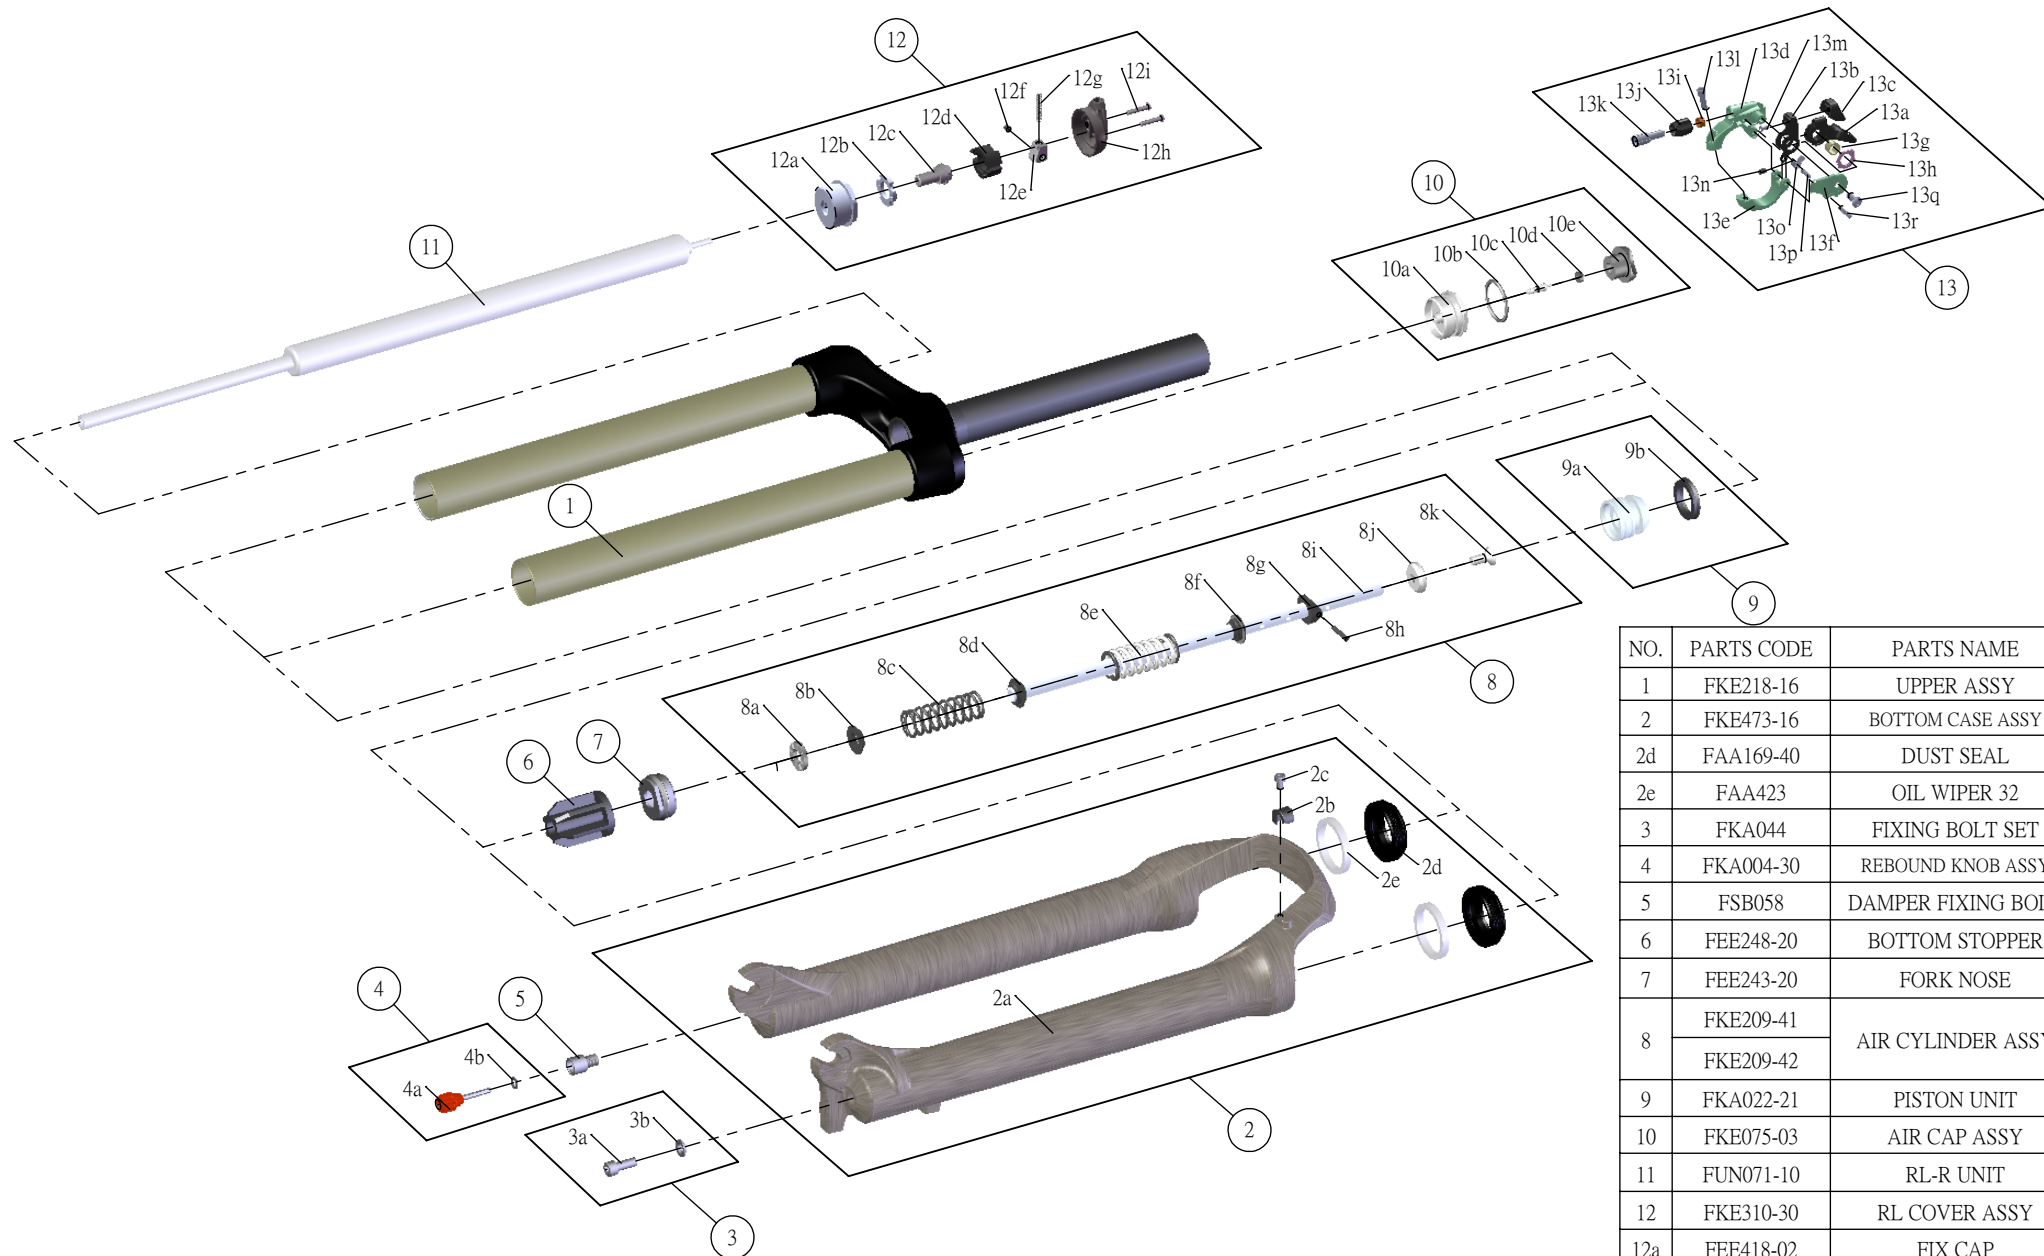

SUNTOUR

SF16-RAIDON-XC-DS-RL-R-29-

Date	2015.01.12	Version	3
Amended	2016.02.24		

NO.	PARTS CODE	PARTS NAME	100	80	QT
1	FKE218-16	UPPER ASSY	*	*	1
2	FKE473-16	BOTTOM CASE ASSY	*	*	1
2d	FAA169-40	DUST SEAL	*	*	2
2e	FAA423	OIL WIPER 32	*	*	2
3	FKA044	FIXING BOLT SET	*	*	1
4	FKA004-30	REBOUND KNOB ASSY	*	*	1
5	FSB058	DAMPER FIXING BOLT	*	*	1
6	FEE248-20	BOTTOM STOPPER	*	*	1
7	FEE243-20	FORK NOSE	*	*	1
8	FKE209-41	AIR CYLINDER ASSY	*		1
	FKE209-42			*	1
9	FKA022-21	PISTON UNIT	*	*	1
10	FKE075-03	AIR CAP ASSY	*	*	1
11	FUN071-10	RL-R UNIT	*	*	1
12	FKE310-30	RL COVER ASSY	*	*	1
12a	FEE418-02	FIX CAP	*	*	1
12h	FEE939	RL COVER	*	*	1
△ 13	SL15SC-RLO	REMOTE LEVER ASSY	*	*	1