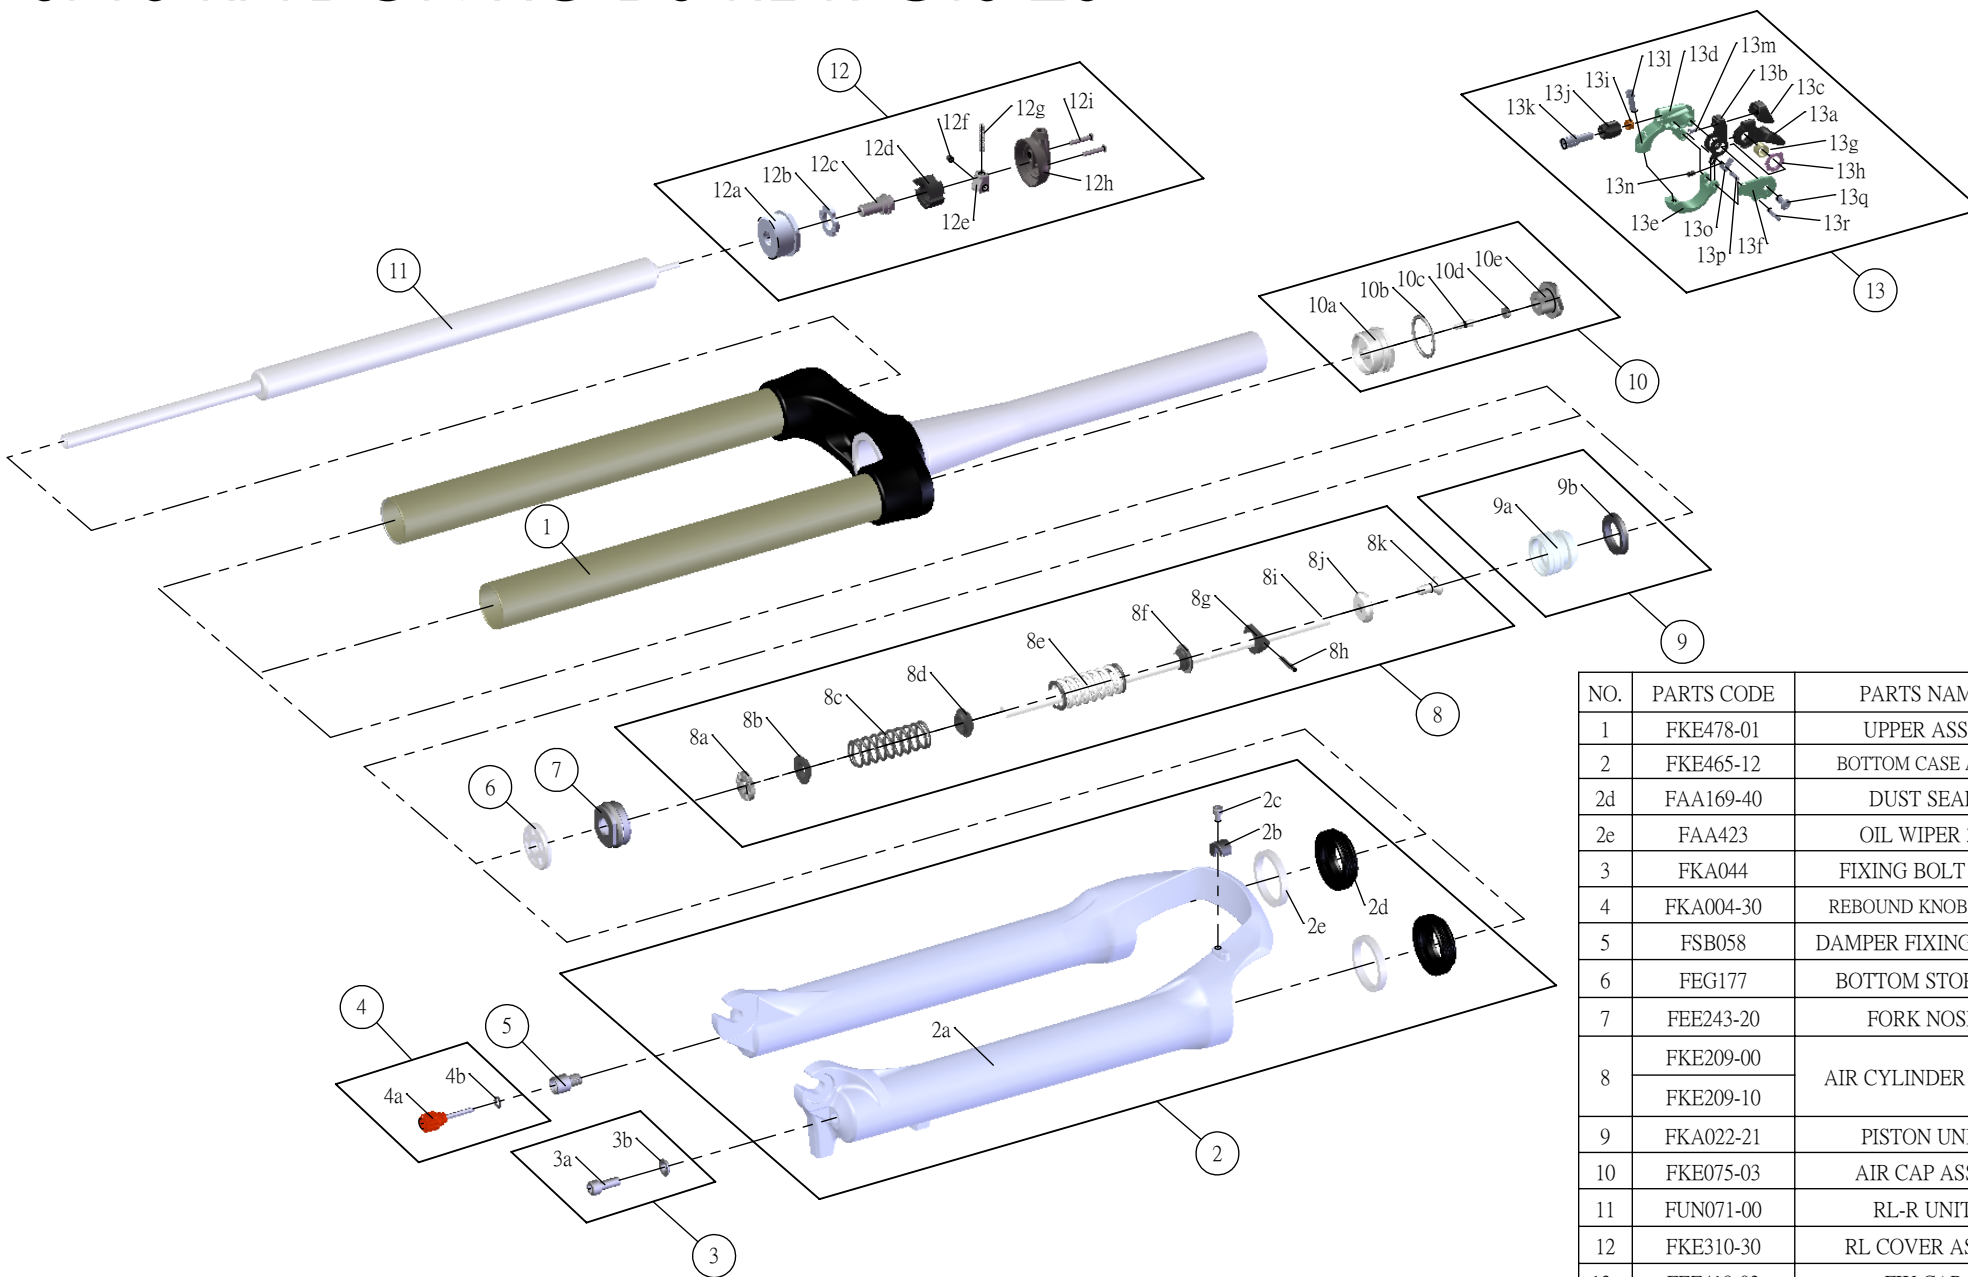

SF SUNTOUR

SF16-RAIDON-XC-DS-RL-R-CTS-26-

Date	2015.01.06	Version	3
Amended	2016.02.24		

NO.	PARTS CODE	PARTS NAME	120	100	QT
1	FKE478-01	UPPER ASSY	*	*	1
2	FKE465-12	BOTTOM CASE ASSY	*	*	1
2d	FAA169-40	DUST SEAL	*	*	2
2e	FAA423	OIL WIPER 32	*	*	2
3	FKA044	FIXING BOLT SET	*	*	1
4	FKA004-30	REBOUND KNOB ASSY	*	*	1
5	FSB058	DAMPER FIXING BOLT	*	*	1
6	FEG177	BOTTOM STOPPER	*	*	1
7	FEE243-20	FORK NOSE	*	*	1
8	FKE209-00	AIR CYLINDER ASSY	*		1
	FKE209-10			*	1
9	FKA022-21	PISTON UNIT	*	*	1
10	FKE075-03	AIR CAP ASSY	*	*	1
11	FUN071-00	RL-R UNIT	*	*	1
12	FKE310-30	RL COVER ASSY	*	*	1
12a	FEE418-02	FIX CAP	*	*	1
12h	FEE939	RL COVER	*	*	1
△ 13	SL15SC-RLO	REMOTE LEVER ASSY	*	*	1