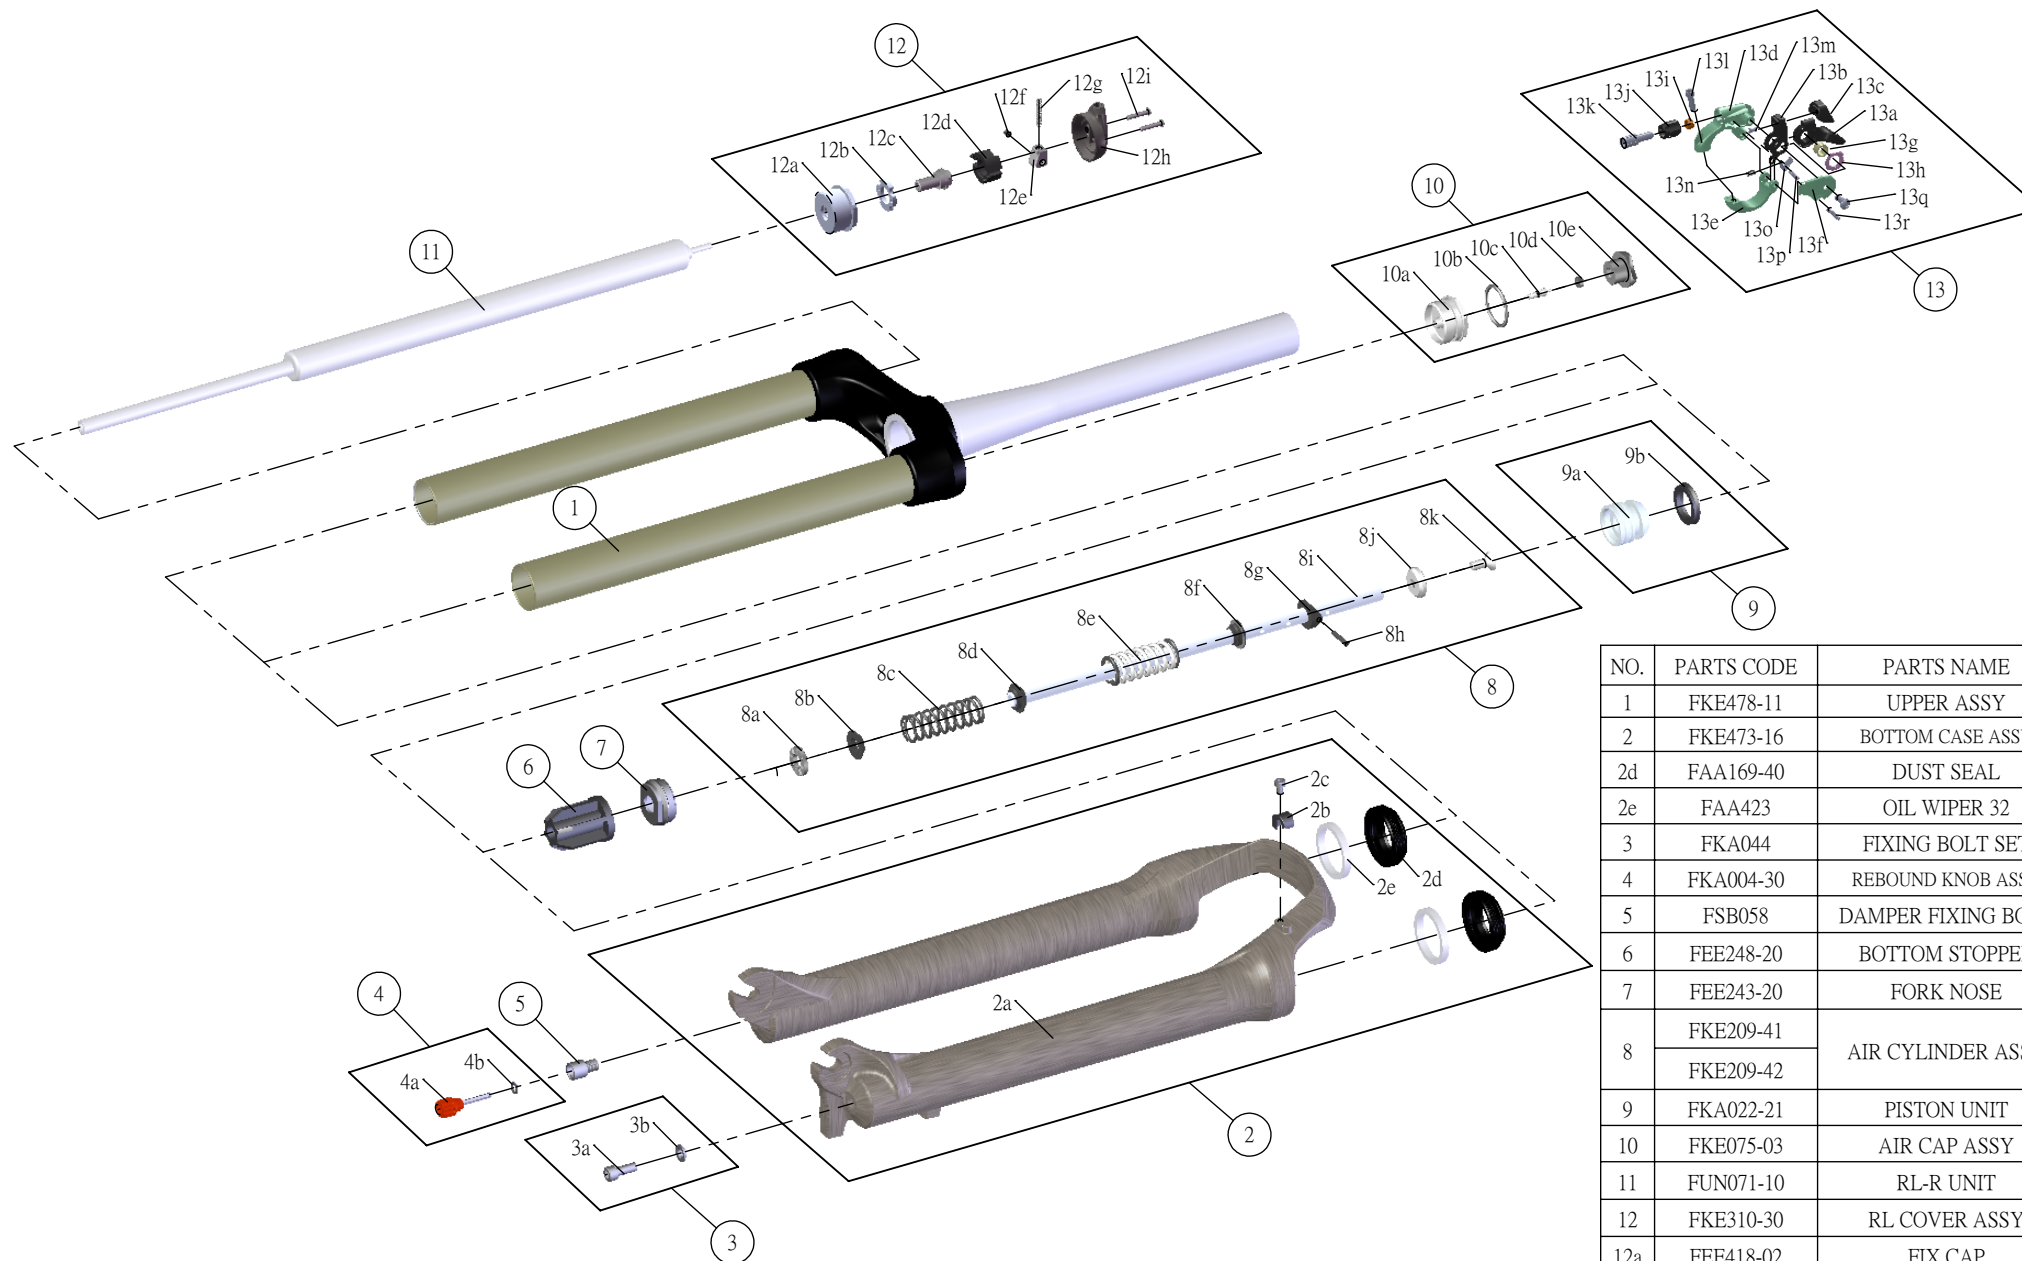

SF SUNTOUR

SF16-RAIDON-XC-DS-RL-R-CTS-29-

Date	2015.01.12	Version	3
Amended	2016.02.24		

NO.	PARTS CODE	PARTS NAME	100	80	QT
1	FKE478-11	UPPER ASSY	*	*	1
2	FKE473-16	BOTTOM CASE ASSY	*	*	1
2d	FAA169-40	DUST SEAL	*	*	2
2e	FAA423	OIL WIPER 32	*	*	2
3	FKA044	FIXING BOLT SET	*	*	1
4	FKA004-30	REBOUND KNOB ASSY	*	*	1
5	FSB058	DAMPER FIXING BOLT	*	*	1
6	FEE248-20	BOTTOM STOPPER	*	*	1
7	FEE243-20	FORK NOSE	*	*	1
8	FKE209-41	AIR CYLINDER ASSY	*		1
	FKE209-42			*	1
9	FKA022-21	PISTON UNIT	*	*	1
10	FKE075-03	AIR CAP ASSY	*	*	1
11	FUN071-10	RL-R UNIT	*	*	1
12	FKE310-30	RL COVER ASSY	*	*	1
12a	FEE418-02	FIX CAP	*	*	1
12h	FEE939	RL COVER	*	*	1
△ 13	SL15SC-RLO	REMOTE LEVER ASSY	*	*	1