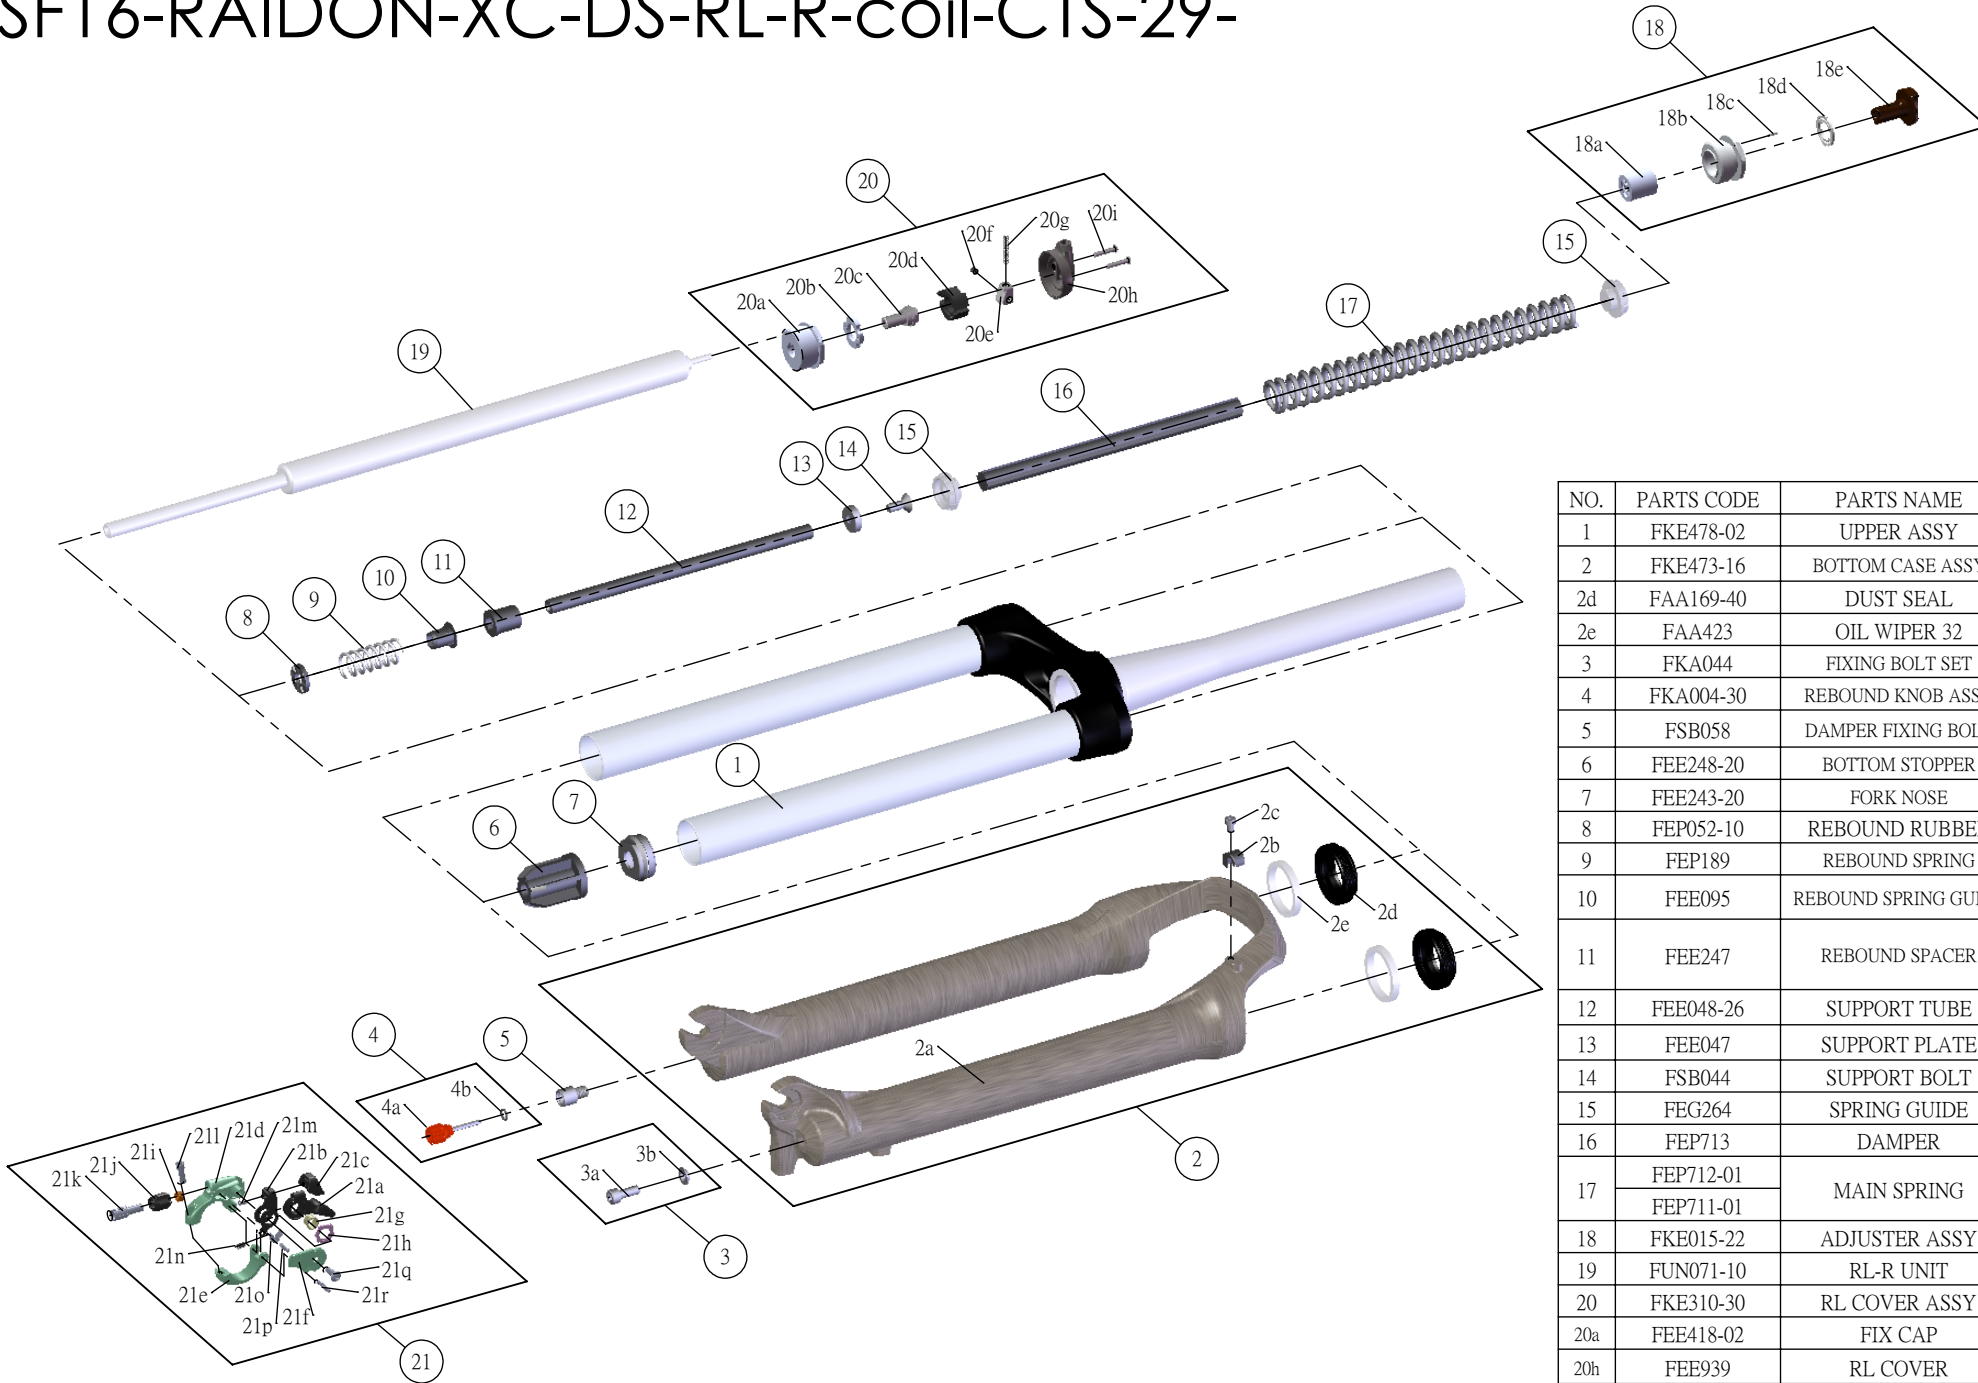

SR SUNTOUR

SF16-RAIDON-XC-DS-RL-R-coil-CTS-29-

Date	2015.01.13	Version	3
Amended	2016.02.24		

NO.	PARTS CODE	PARTS NAME	80	100	QT
1	FKE478-02	UPPER ASSY	*	*	1
2	FKE473-16	BOTTOM CASE ASSY	*	*	1
2d	FAA169-40	DUST SEAL	*	*	2
2e	FAA423	OIL WIPER 32	*	*	2
3	FKA044	FIXING BOLT SET	*	*	1
4	FKA004-30	REBOUND KNOB ASSY	*	*	1
5	FSB058	DAMPER FIXING BOLT	*	*	1
6	FEE248-20	BOTTOM STOPPER	*	*	1
7	FEE243-20	FORK NOSE	*	*	1
8	FEP052-10	REBOUND RUBBER	*	*	1
9	FEP189	REBOUND SPRING	*	*	1
10	FEE095	REBOUND SPRING GUIDE	*	*	1
11	FEE247	REBOUND SPACER		*	1
			*		2
12	FEE048-26	SUPPORT TUBE	*	*	1
13	FEE047	SUPPORT PLATE	*	*	1
14	FSB044	SUPPORT BOLT	*	*	1
15	FEG264	SPRING GUIDE	*	*	2
16	FEP713	DAMPER	*	*	1
17	FEP712-01	MAIN SPRING	*		1
	FEP711-01			*	1
18	FKE015-22	ADJUSTER ASSY	*	*	1
19	FUN071-10	RL-R UNIT	*	*	1
20	FKE310-30	RL COVER ASSY	*	*	1
20a	FEE418-02	FIX CAP	*	*	1
20h	FEE939	RL COVER	*	*	1
△ 21	SL15SC-RLO	REMOTE LEVER ASSY	*	*	1