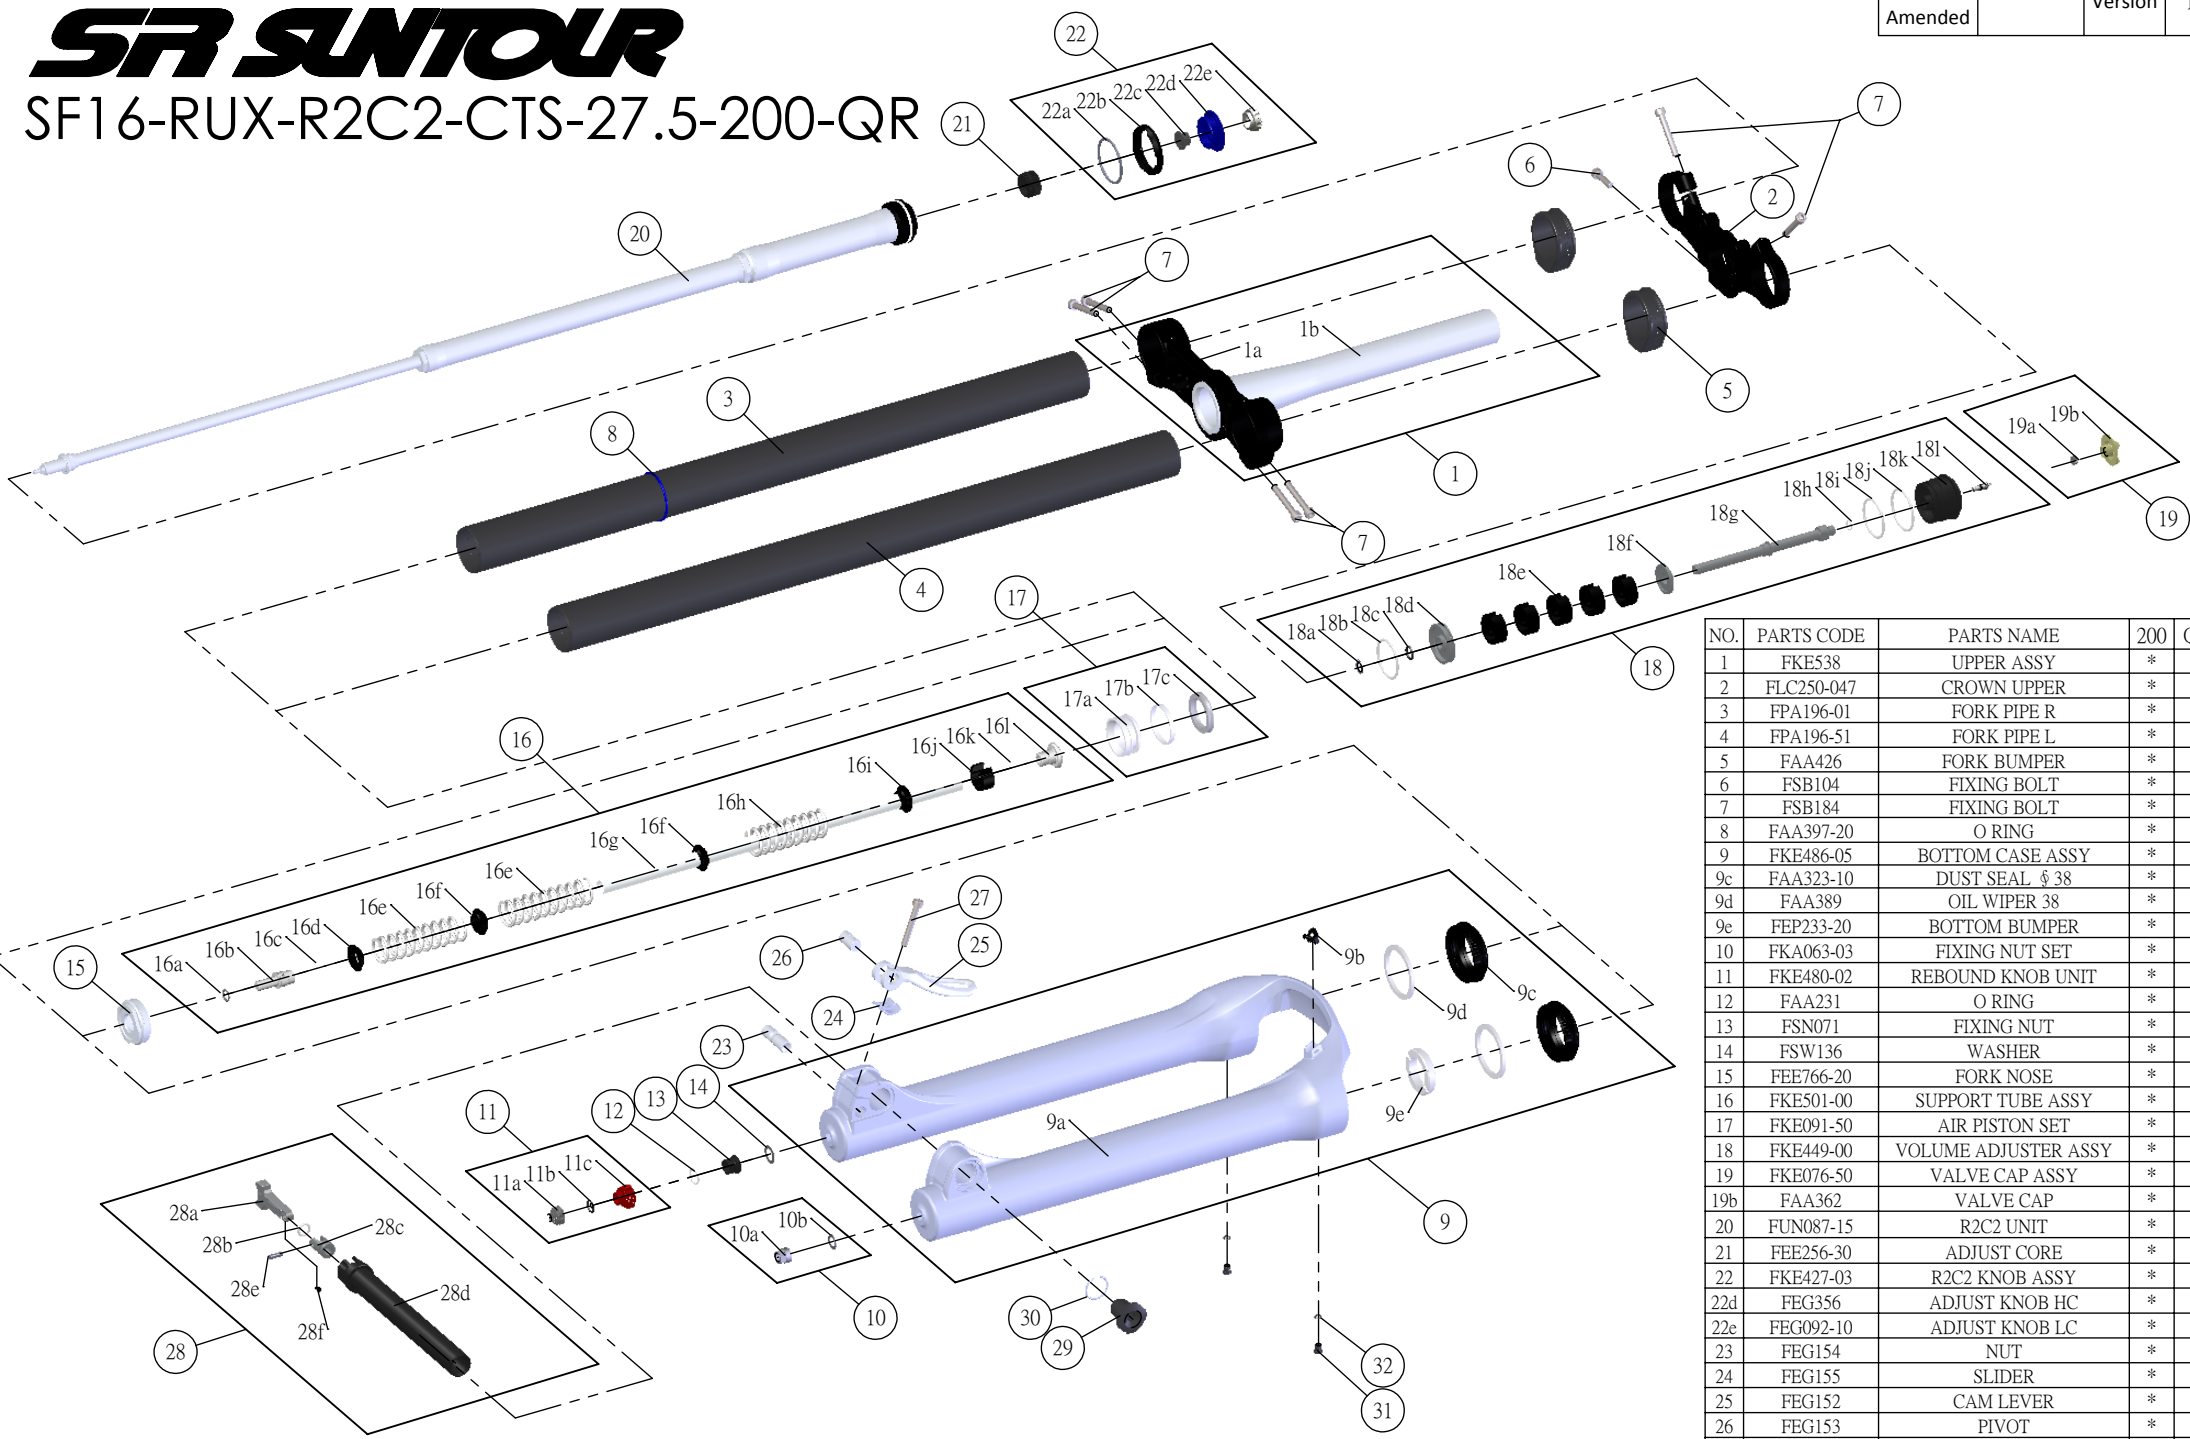

# SR SUNTOUR

SF16-RUX-R2C2-CTS-27.5-200-QR

Date	2015.05.26	Version	1
Amended			

NO.	PARTS CODE	PARTS NAME	200	QT
1	FKE538	UPPER ASSY	*	1
2	FLC250-047	CROWN UPPER	*	1
3	FPA196-01	FORK PIPE R	*	1
4	FPA196-51	FORK PIPE L	*	1
5	FAA426	FORK BUMPER	*	2
6	FSB104	FIXING BOLT	*	1
7	FSB184	FIXING BOLT	*	6
8	FAA397-20	O RING	*	1
9	FKE486-05	BOTTOM CASE ASSY	*	1
9c	FAA323-10	DUST SEAL $\phi$ 38	*	2
9d	FAA389	OIL WIPER 38	*	2
9e	FEP233-20	BOTTOM BUMPER	*	1
10	FKA063-03	FIXING NUT SET	*	1
11	FKE480-02	REBOUND KNOB UNIT	*	1
12	FAA231	O RING	*	1
13	FSN071	FIXING NUT	*	1
14	FSW136	WASHER	*	1
15	FEE766-20	FORK NOSE	*	1
16	FKE501-00	SUPPORT TUBE ASSY	*	1
17	FKE091-50	AIR PISTON SET	*	1
18	FKE449-00	VOLUME ADJUSTER ASSY	*	1
19	FKE076-50	VALVE CAP ASSY	*	1
19b	FAA362	VALVE CAP	*	1
20	FUN087-15	R2C2 UNIT	*	1
21	FEE256-30	ADJUST CORE	*	1
22	FKE427-03	R2C2 KNOB ASSY	*	1
22d	FEG356	ADJUST KNOB HC	*	1
22e	FEG092-10	ADJUST KNOB LC	*	1
23	FEG154	NUT	*	1
24	FEG155	SLIDER	*	1
25	FEG152	CAM LEVER	*	1
26	FEG153	PIVOT	*	1
27	FSB181	QR FIXING BOLT	*	1
28	FKA094	AXLE ASSY	*	1
31	FSB188	SEAL SCREW	*	2
29	FEG151	AXLE NUT	*	1
32	FAA270	O RING	*	2
30	FSS050	SNAP WIRE	*	1

NO.	PARTS CODE	PARTS NAME	200	QT
28	FKA094	AXLE ASSY	*	1
31	FSB188	SEAL SCREW	*	2
29	FEG151	AXLE NUT	*	1
32	FAA270	O RING	*	2
30	FSS050	SNAP WIRE	*	1