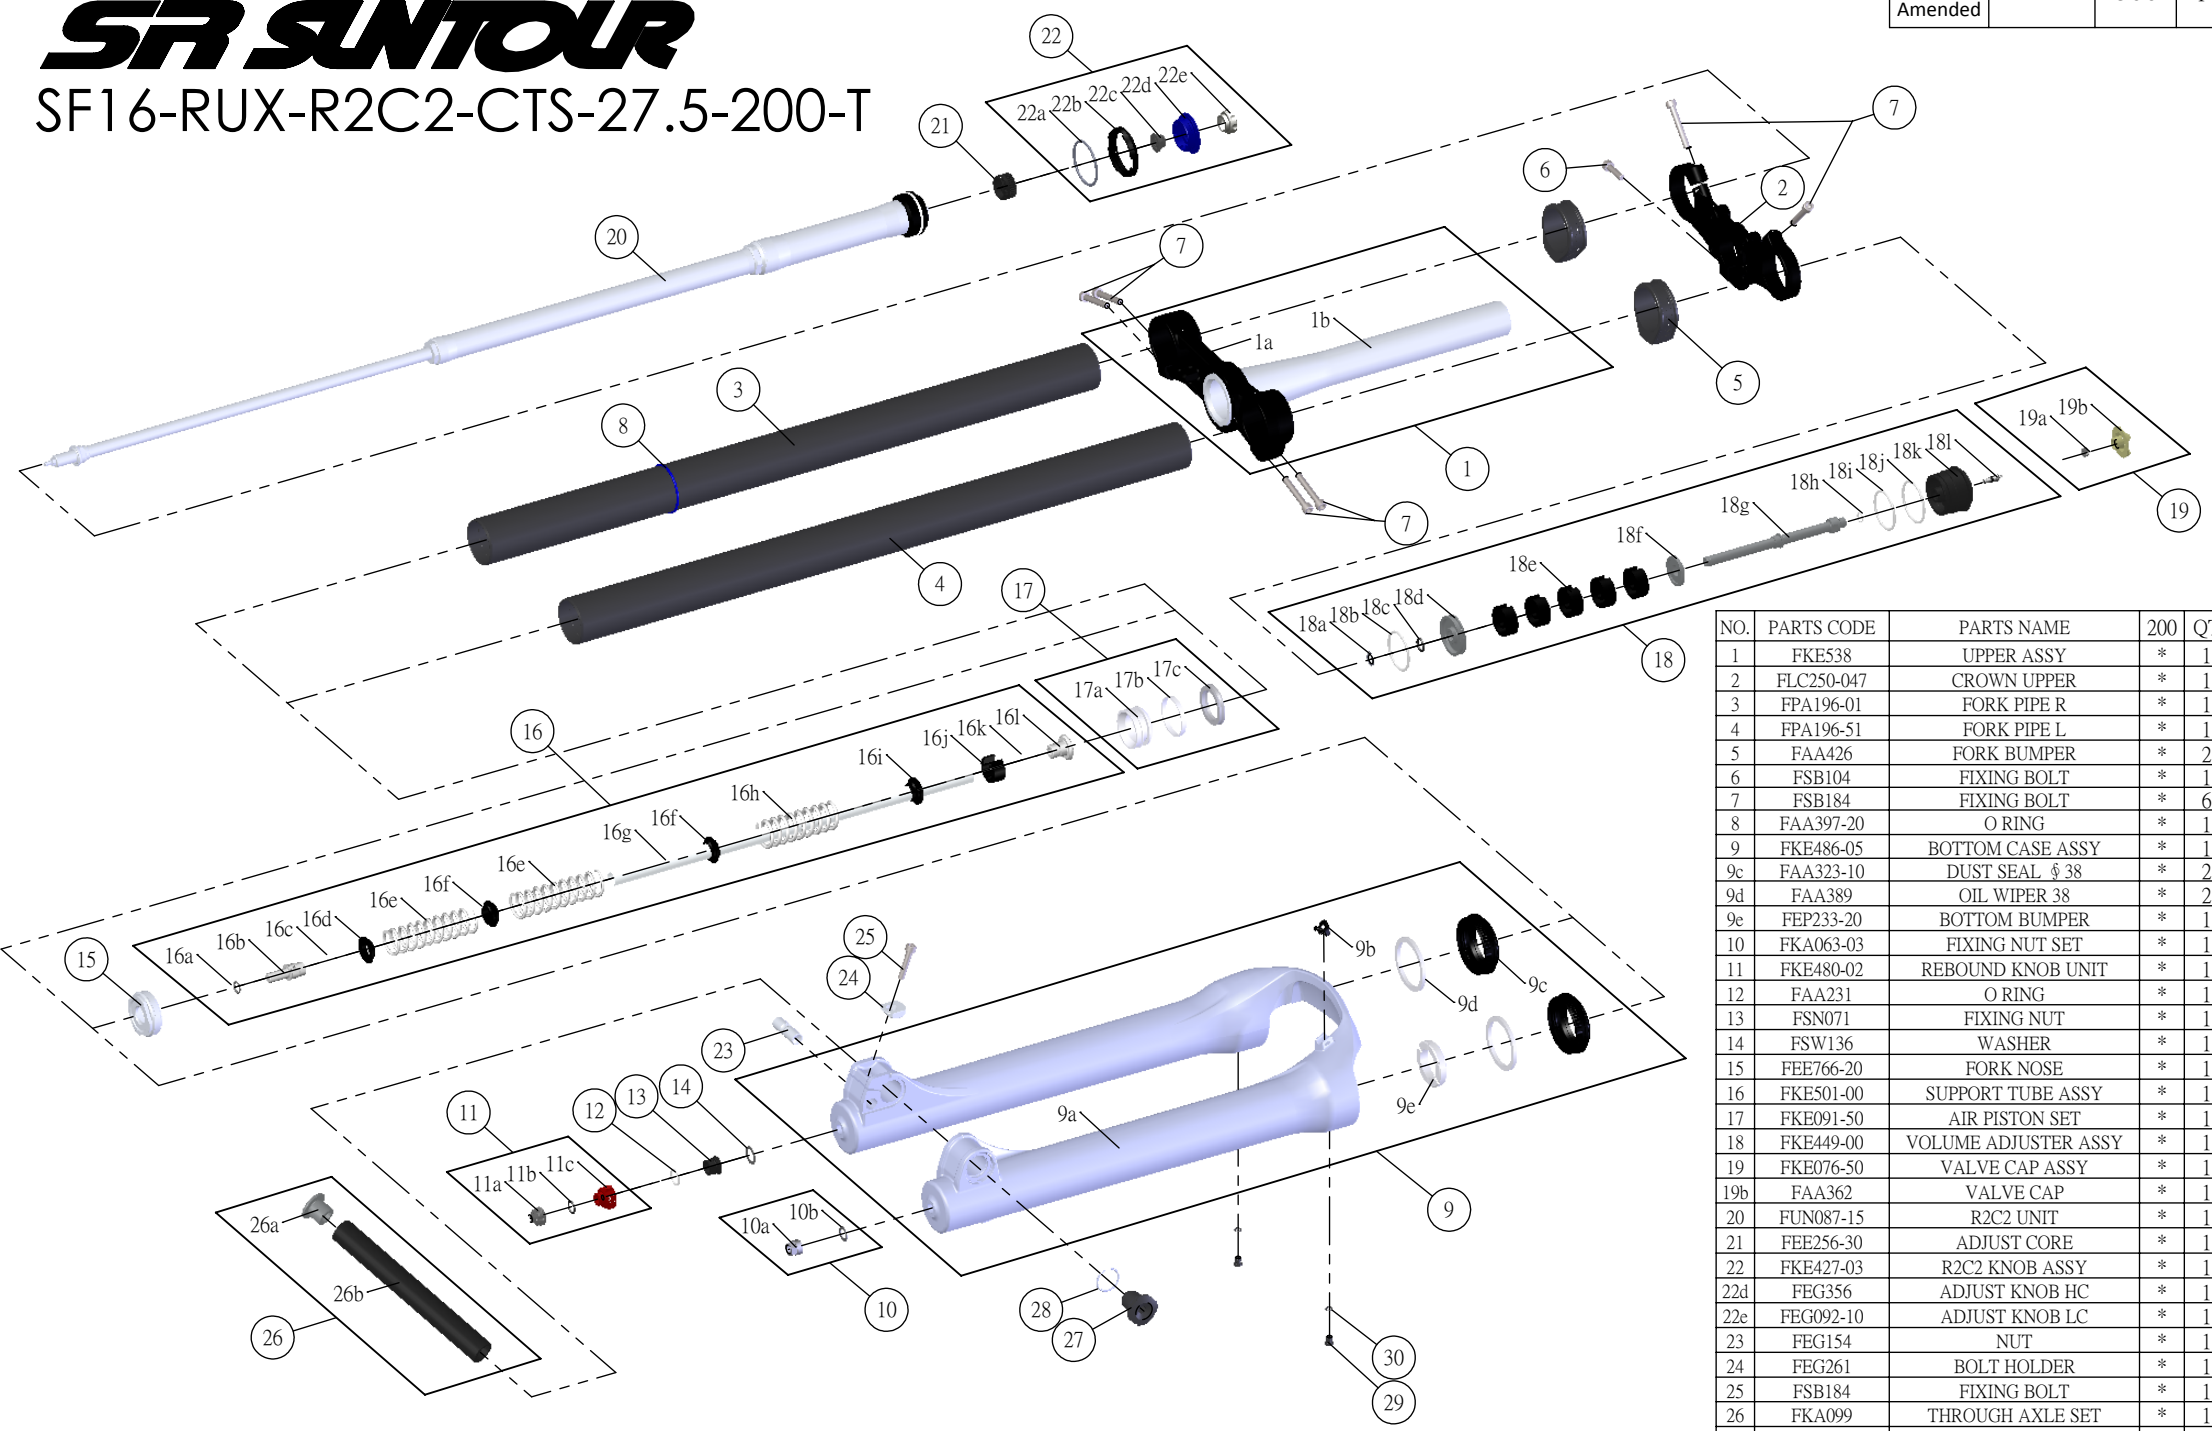

SR SUNTOUR

SF16-RUX-R2C2-CTS-27.5-200-T

Date	2015.05.26	Version	1
Amended			

NO.	PARTS CODE	PARTS NAME	200	QT
1	FKE538	UPPER ASSY	*	1
2	FLC250-047	CROWN UPPER	*	1
3	FPA196-01	FORK PIPE R	*	1
4	FPA196-51	FORK PIPE L	*	1
5	FAA426	FORK BUMPER	*	2
6	FSB104	FIXING BOLT	*	1
7	FSB184	FIXING BOLT	*	6
8	FAA397-20	O RING	*	1
9	FKE486-05	BOTTOM CASE ASSY	*	1
9c	FAA323-10	DUST SEAL 38	*	2
9d	FAA389	OIL WIPER 38	*	2
9e	FEP233-20	BOTTOM BUMPER	*	1
10	FKA063-03	FIXING NUT SET	*	1
11	FKE480-02	REBOUND KNOB UNIT	*	1
12	FAA231	O RING	*	1
13	FSN071	FIXING NUT	*	1
14	FSW136	WASHER	*	1
15	FEE766-20	FORK NOSE	*	1
16	FKE501-00	SUPPORT TUBE ASSY	*	1
17	FKE091-50	AIR PISTON SET	*	1
18	FKE449-00	VOLUME ADJUSTER ASSY	*	1
19	FKE076-50	VALVE CAP ASSY	*	1
19b	FAA362	VALVE CAP	*	1
20	FUN087-15	R2C2 UNIT	*	1
21	FEE256-30	ADJUST CORE	*	1
22	FKE427-03	R2C2 KNOB ASSY	*	1
22d	FEG356	ADJUST KNOB HC	*	1
22e	FEG092-10	ADJUST KNOB LC	*	1
23	FEG154	NUT	*	1
24	FEG261	BOLT HOLDER	*	1
25	FSB184	FIXING BOLT	*	1
26	FKA099	THROUGH AXLE SET	*	1
27	FEG151	AXLE NUT	*	1
28	FSS050	SNAP WIRE	*	1
29	FSB188	SEAL SCREW	*	2
30	FAA270	O RING	*	2