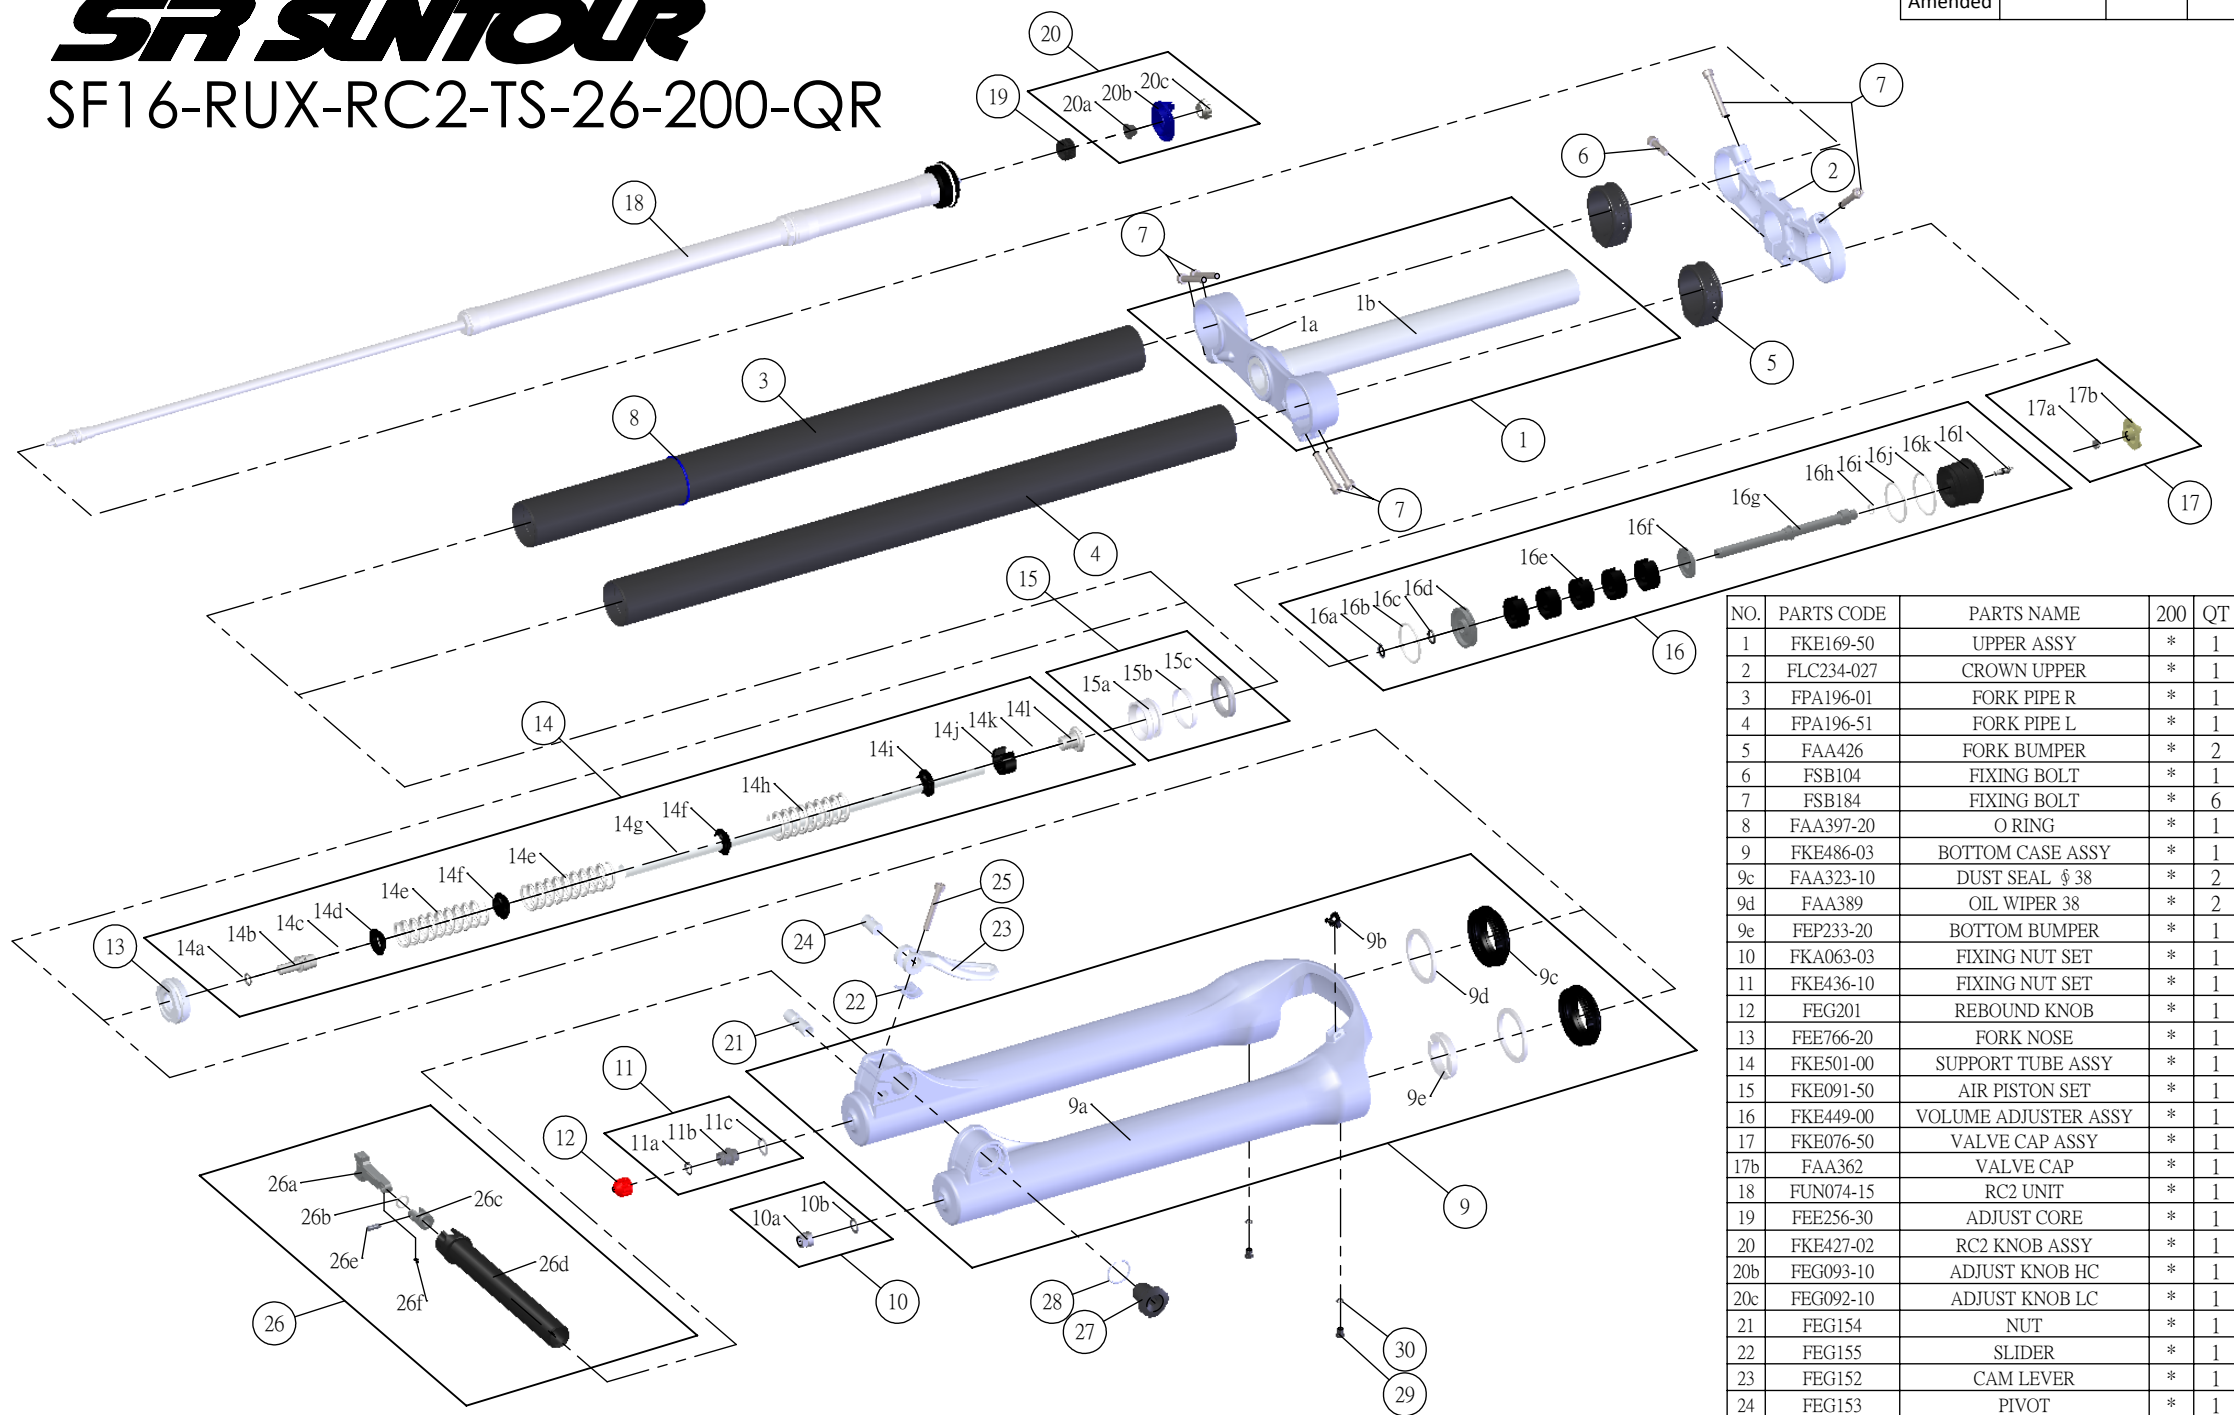

SR SUNTOUR

SF16-RUX-RC2-TS-26-200-QR

Date	2015.02.26	Version	1
Amended			

NO.	PARTS CODE	PARTS NAME	200	QT
1	FKE169-50	UPPER ASSY	*	1
2	FLC234-027	CROWN UPPER	*	1
3	FPA196-01	FORK PIPE R	*	1
4	FPA196-51	FORK PIPE L	*	1
5	FAA426	FORK BUMPER	*	2
6	FSB104	FIXING BOLT	*	1
7	FSB184	FIXING BOLT	*	6
8	FAA397-20	O RING	*	1
9	FKE486-03	BOTTOM CASE ASSY	*	1
9c	FAA323-10	DUST SEAL ϕ 38	*	2
9d	FAA389	OIL WIPER 38	*	2
9e	FEP233-20	BOTTOM BUMPER	*	1
10	FKA063-03	FIXING NUT SET	*	1
11	FKE436-10	FIXING NUT SET	*	1
12	FEG201	REBOUND KNOB	*	1
13	FEE766-20	FORK NOSE	*	1
14	FKE501-00	SUPPORT TUBE ASSY	*	1
15	FKE091-50	AIR PISTON SET	*	1
16	FKE449-00	VOLUME ADJUSTER ASSY	*	1
17	FKE076-50	VALVE CAP ASSY	*	1
17b	FAA362	VALVE CAP	*	1
18	FUN074-15	RC2 UNIT	*	1
19	FEE256-30	ADJUST CORE	*	1
20	FKE427-02	RC2 KNOB ASSY	*	1
20b	FEG093-10	ADJUST KNOB HC	*	1
20c	FEG092-10	ADJUST KNOB LC	*	1
21	FEG154	NUT	*	1
22	FEG155	SLIDER	*	1
23	FEG152	CAM LEVER	*	1
24	FEG153	PIVOT	*	1
25	FSB181	QR FIXING BOLT	*	1
26	FKA094	AXLE ASSY	*	1
29	FSB188	SEAL SCREW	*	2
27	FEG151	AXLE NUT	*	1
30	FAA270	O RING	*	2
28	FSS050	SNAP WIRE	*	1