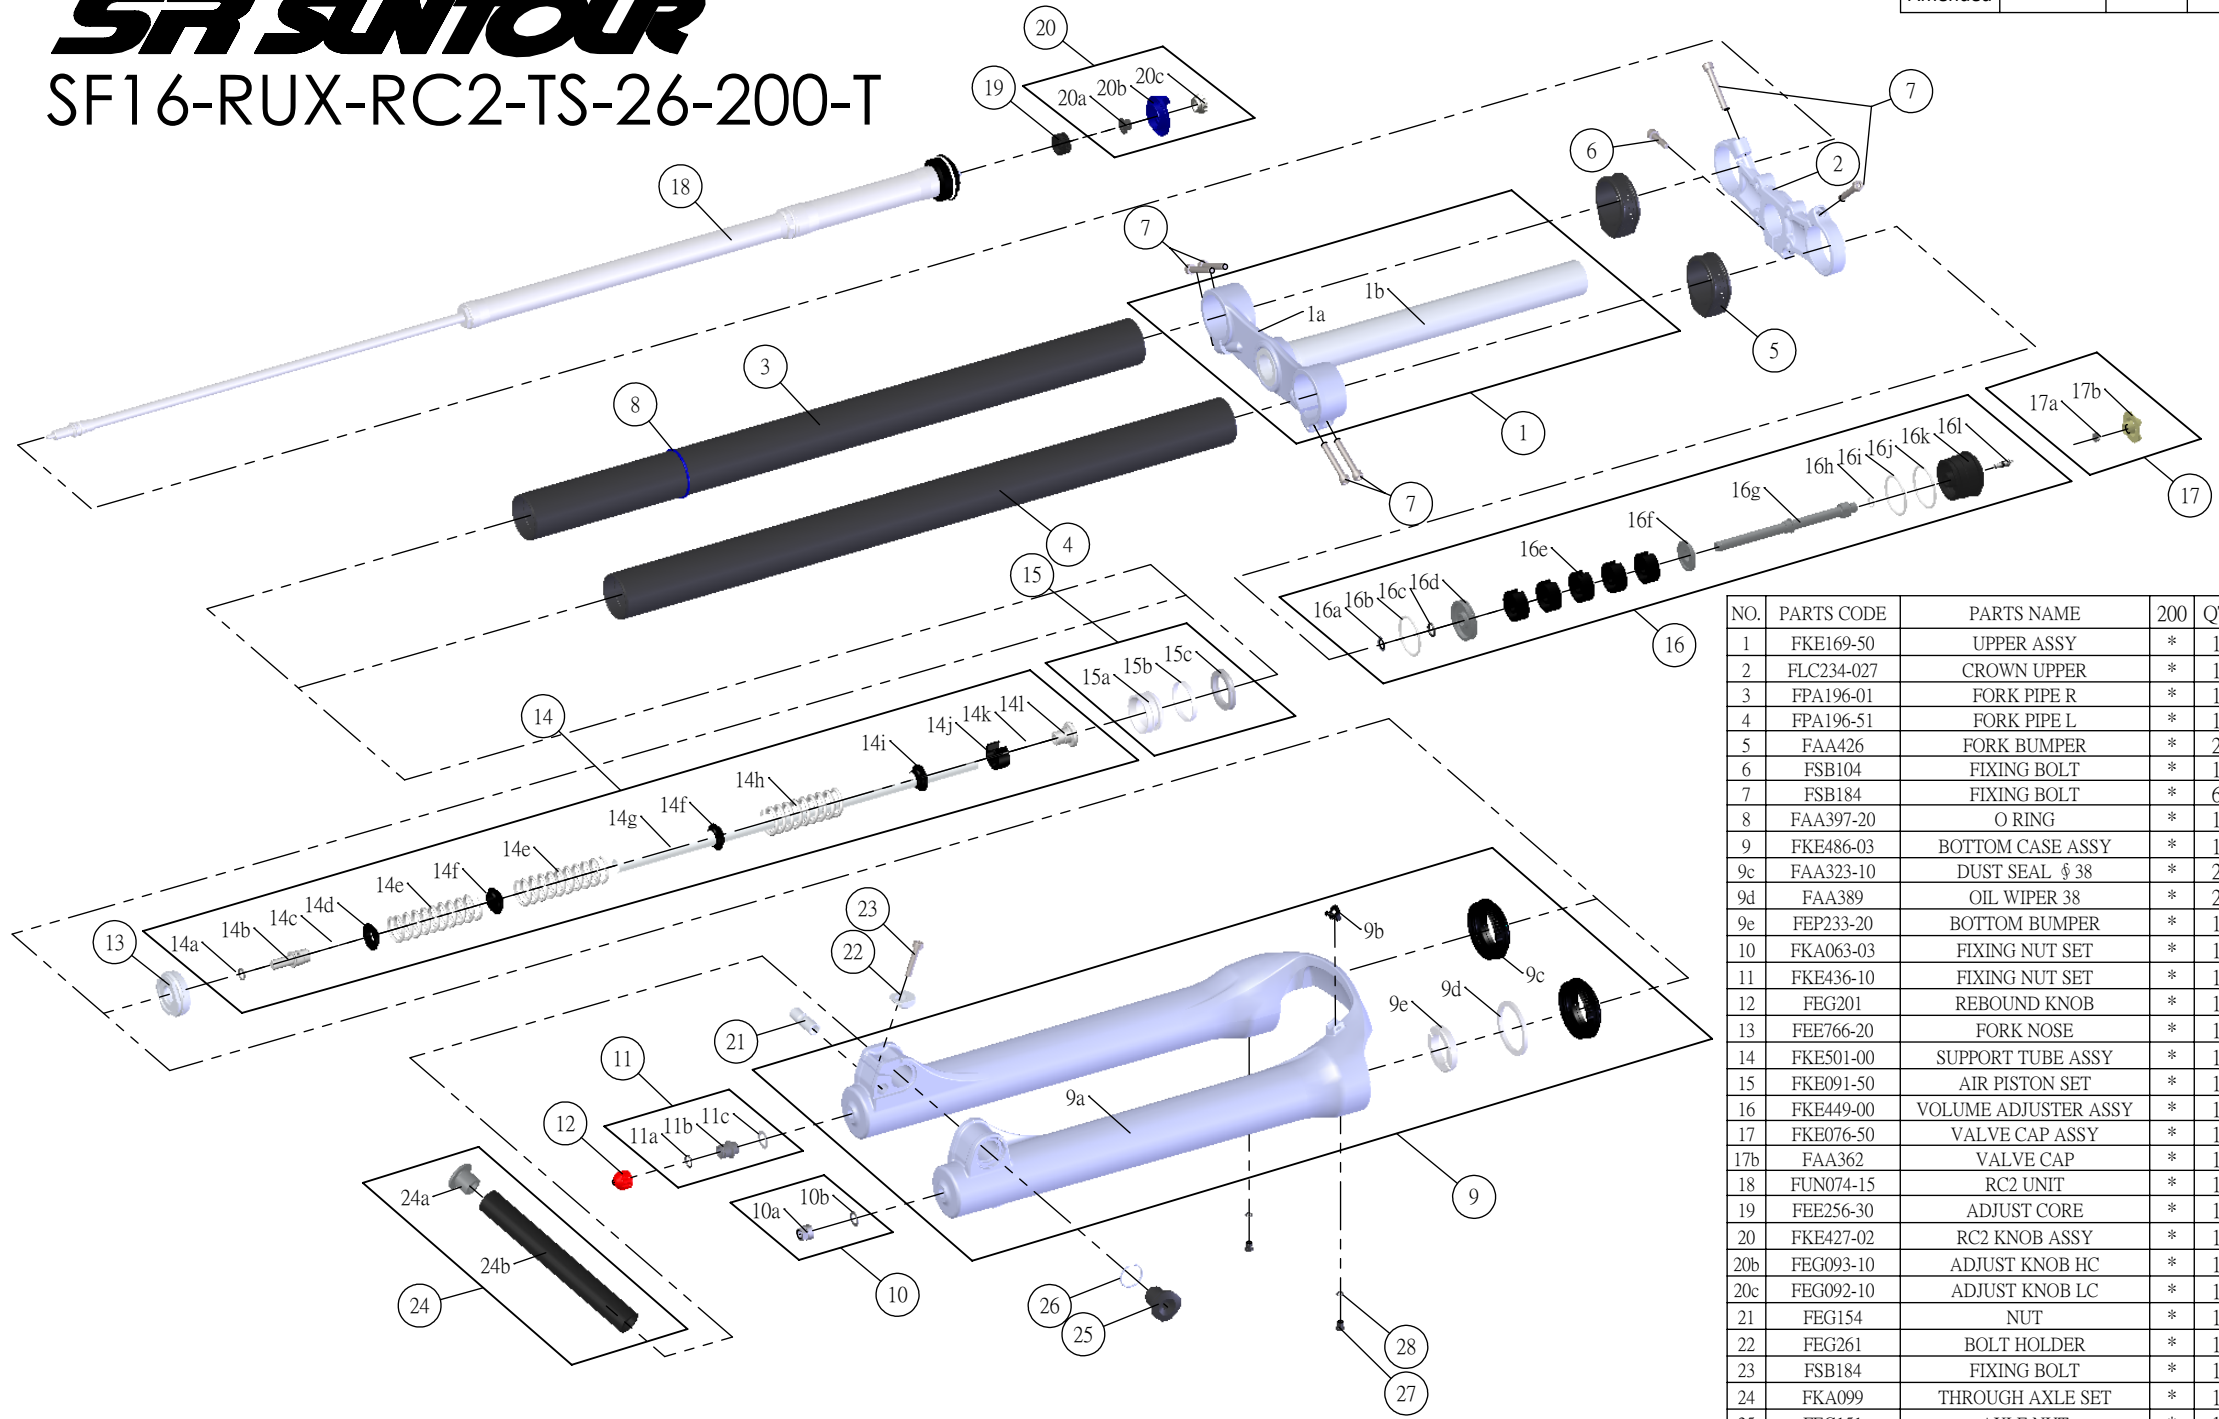

SR SUNTOUR

SF16-RUX-RC2-TS-26-200-T

Date	2015.02.26	Version	1
Amended			

NO.	PARTS CODE	PARTS NAME	200	QT
1	FKE169-50	UPPER ASSY	*	1
2	FLC234-027	CROWN UPPER	*	1
3	FPA196-01	FORK PIPE R	*	1
4	FPA196-51	FORK PIPE L	*	1
5	FAA426	FORK BUMPER	*	2
6	FSB104	FIXING BOLT	*	1
7	FSB184	FIXING BOLT	*	6
8	FAA397-20	O RING	*	1
9	FKE486-03	BOTTOM CASE ASSY	*	1
9c	FAA323-10	DUST SEAL ϕ 38	*	2
9d	FAA389	OIL WIPER 38	*	2
9e	FEP233-20	BOTTOM BUMPER	*	1
10	FKA063-03	FIXING NUT SET	*	1
11	FKE436-10	FIXING NUT SET	*	1
12	FEG201	REBOUND KNOB	*	1
13	FEE766-20	FORK NOSE	*	1
14	FKE501-00	SUPPORT TUBE ASSY	*	1
15	FKE091-50	AIR PISTON SET	*	1
16	FKE449-00	VOLUME ADJUSTER ASSY	*	1
17	FKE076-50	VALVE CAP ASSY	*	1
17b	FAA362	VALVE CAP	*	1
18	FUN074-15	RC2 UNIT	*	1
19	FEE256-30	ADJUST CORE	*	1
20	FKE427-02	RC2 KNOB ASSY	*	1
20b	FEG093-10	ADJUST KNOB HC	*	1
20c	FEG092-10	ADJUST KNOB LC	*	1
21	FEG154	NUT	*	1
22	FEG261	BOLT HOLDER	*	1
23	FSB184	FIXING BOLT	*	1
24	FKA099	THROUGH AXLE SET	*	1
25	FEG151	AXLE NUT	*	1
26	FSS050	SNAP WIRE	*	1
27	FSB188	SEAL SCREW	*	2
28	FAA270	O RING	*	2