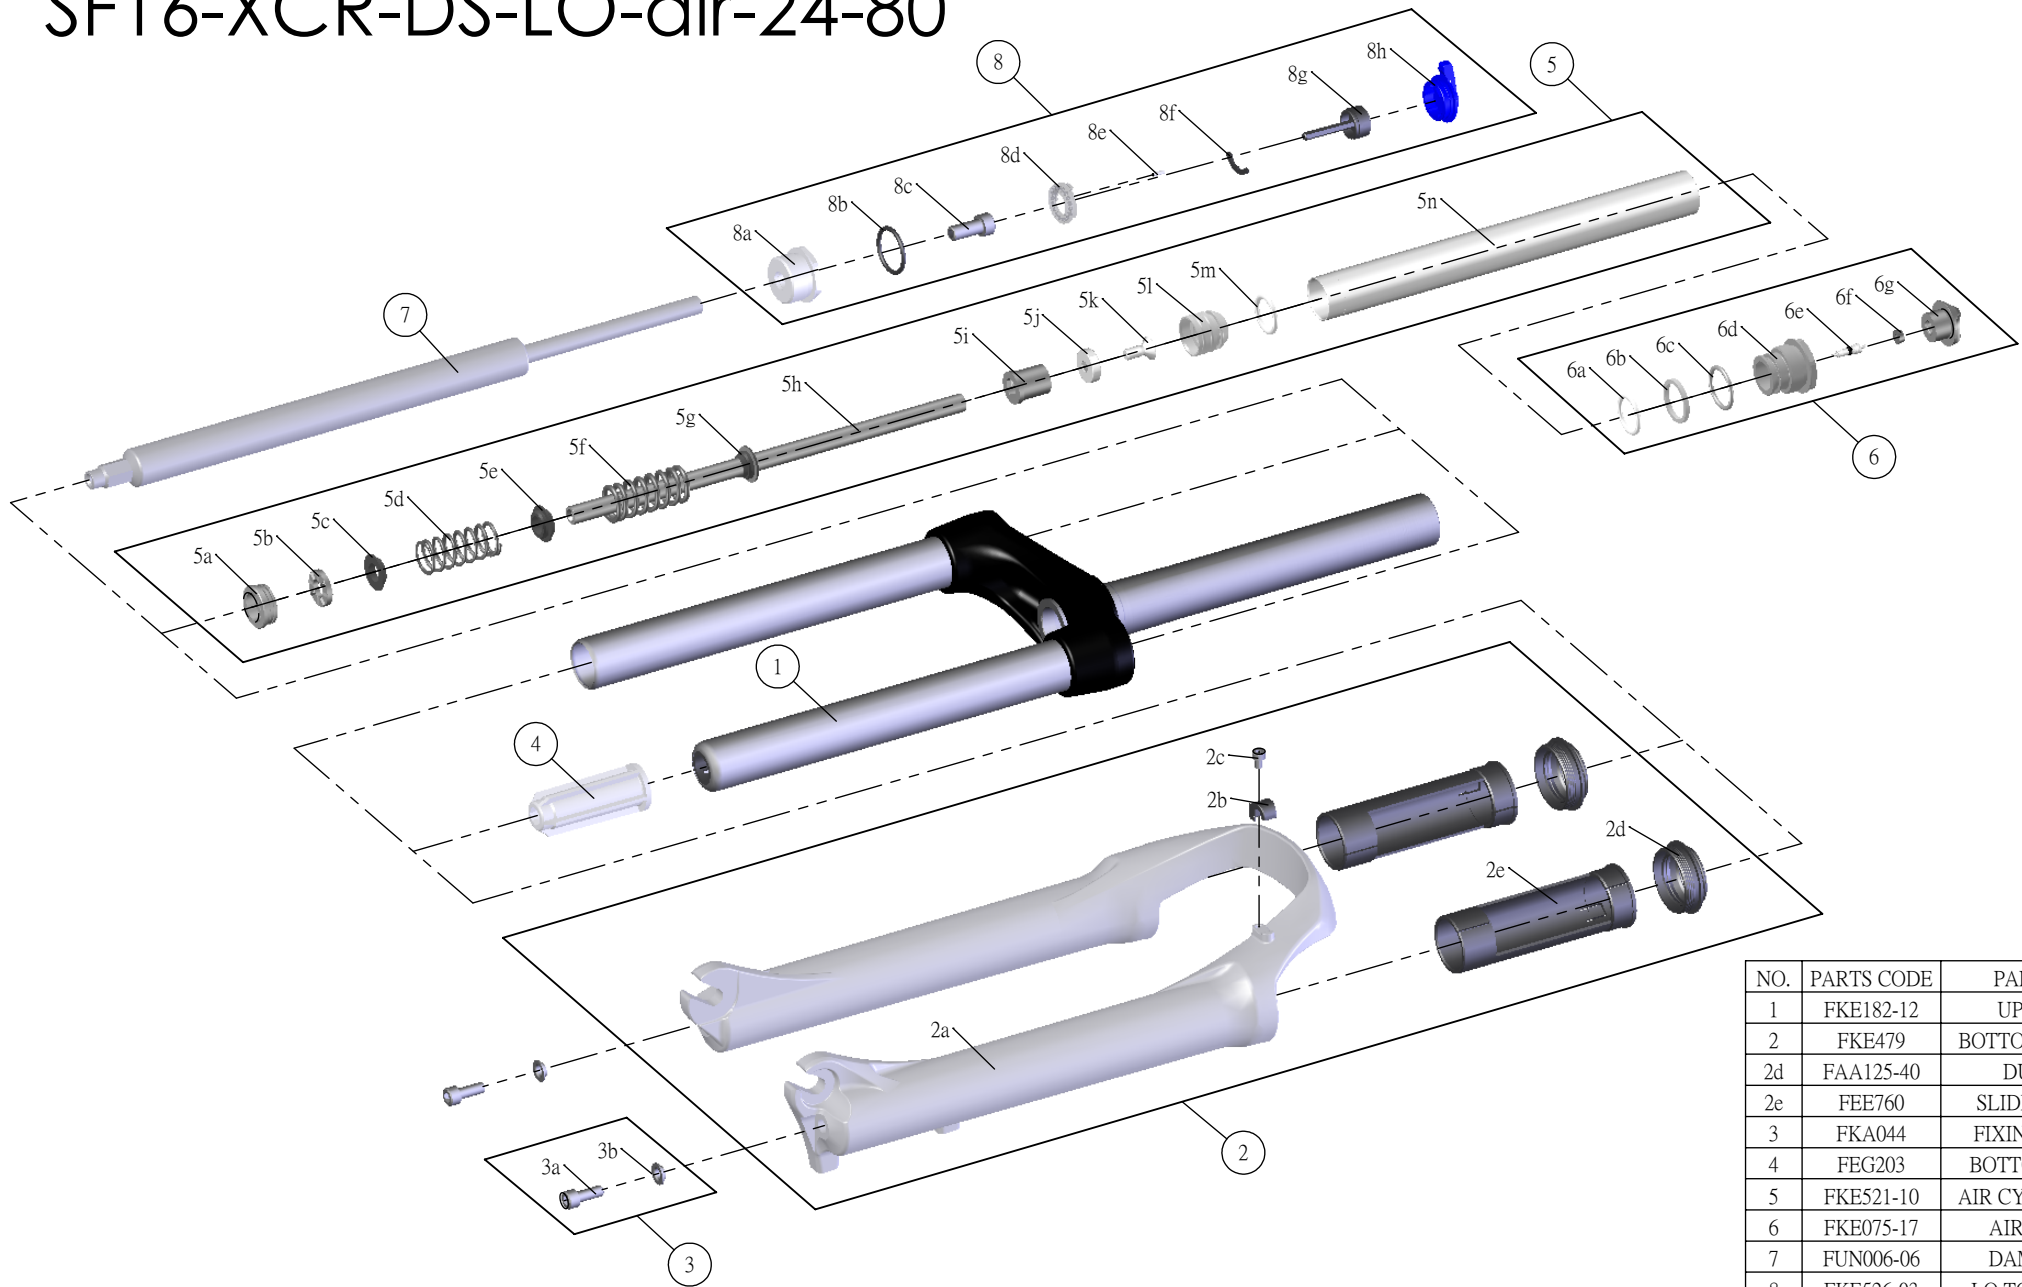

SUNTOUR

SF16-XCR-DS-LO-air-24-80

Date	2015. 01. 14	Version	1
Amended			

NO.	PARTS CODE	PARTS NAME	QT
1	FKE182-12	UPPER ASSY	1
2	FKE479	BOTTOM CASE ASSY	1
2d	FAA125-40	DUST SEAL	2
2e	FEE760	SLIDER SLEEVES	2
3	FKA044	FIXING BOLT SET	2
4	FEG203	BOTTOM STOPPER	1
5	FKE521-10	AIR CYLINDER ASSY	1
6	FKE075-17	AIR CAP ASSY	1
7	FUN006-06	DAMPER UNIT	1
8	FKE526-03	LO TOP CAP ASSY	1
8a	FEE260-70	FIX CAP	1
8g	FKA066	ADJUST CORE ASSY	1
8h	FEG361-01	LO KNOB	1