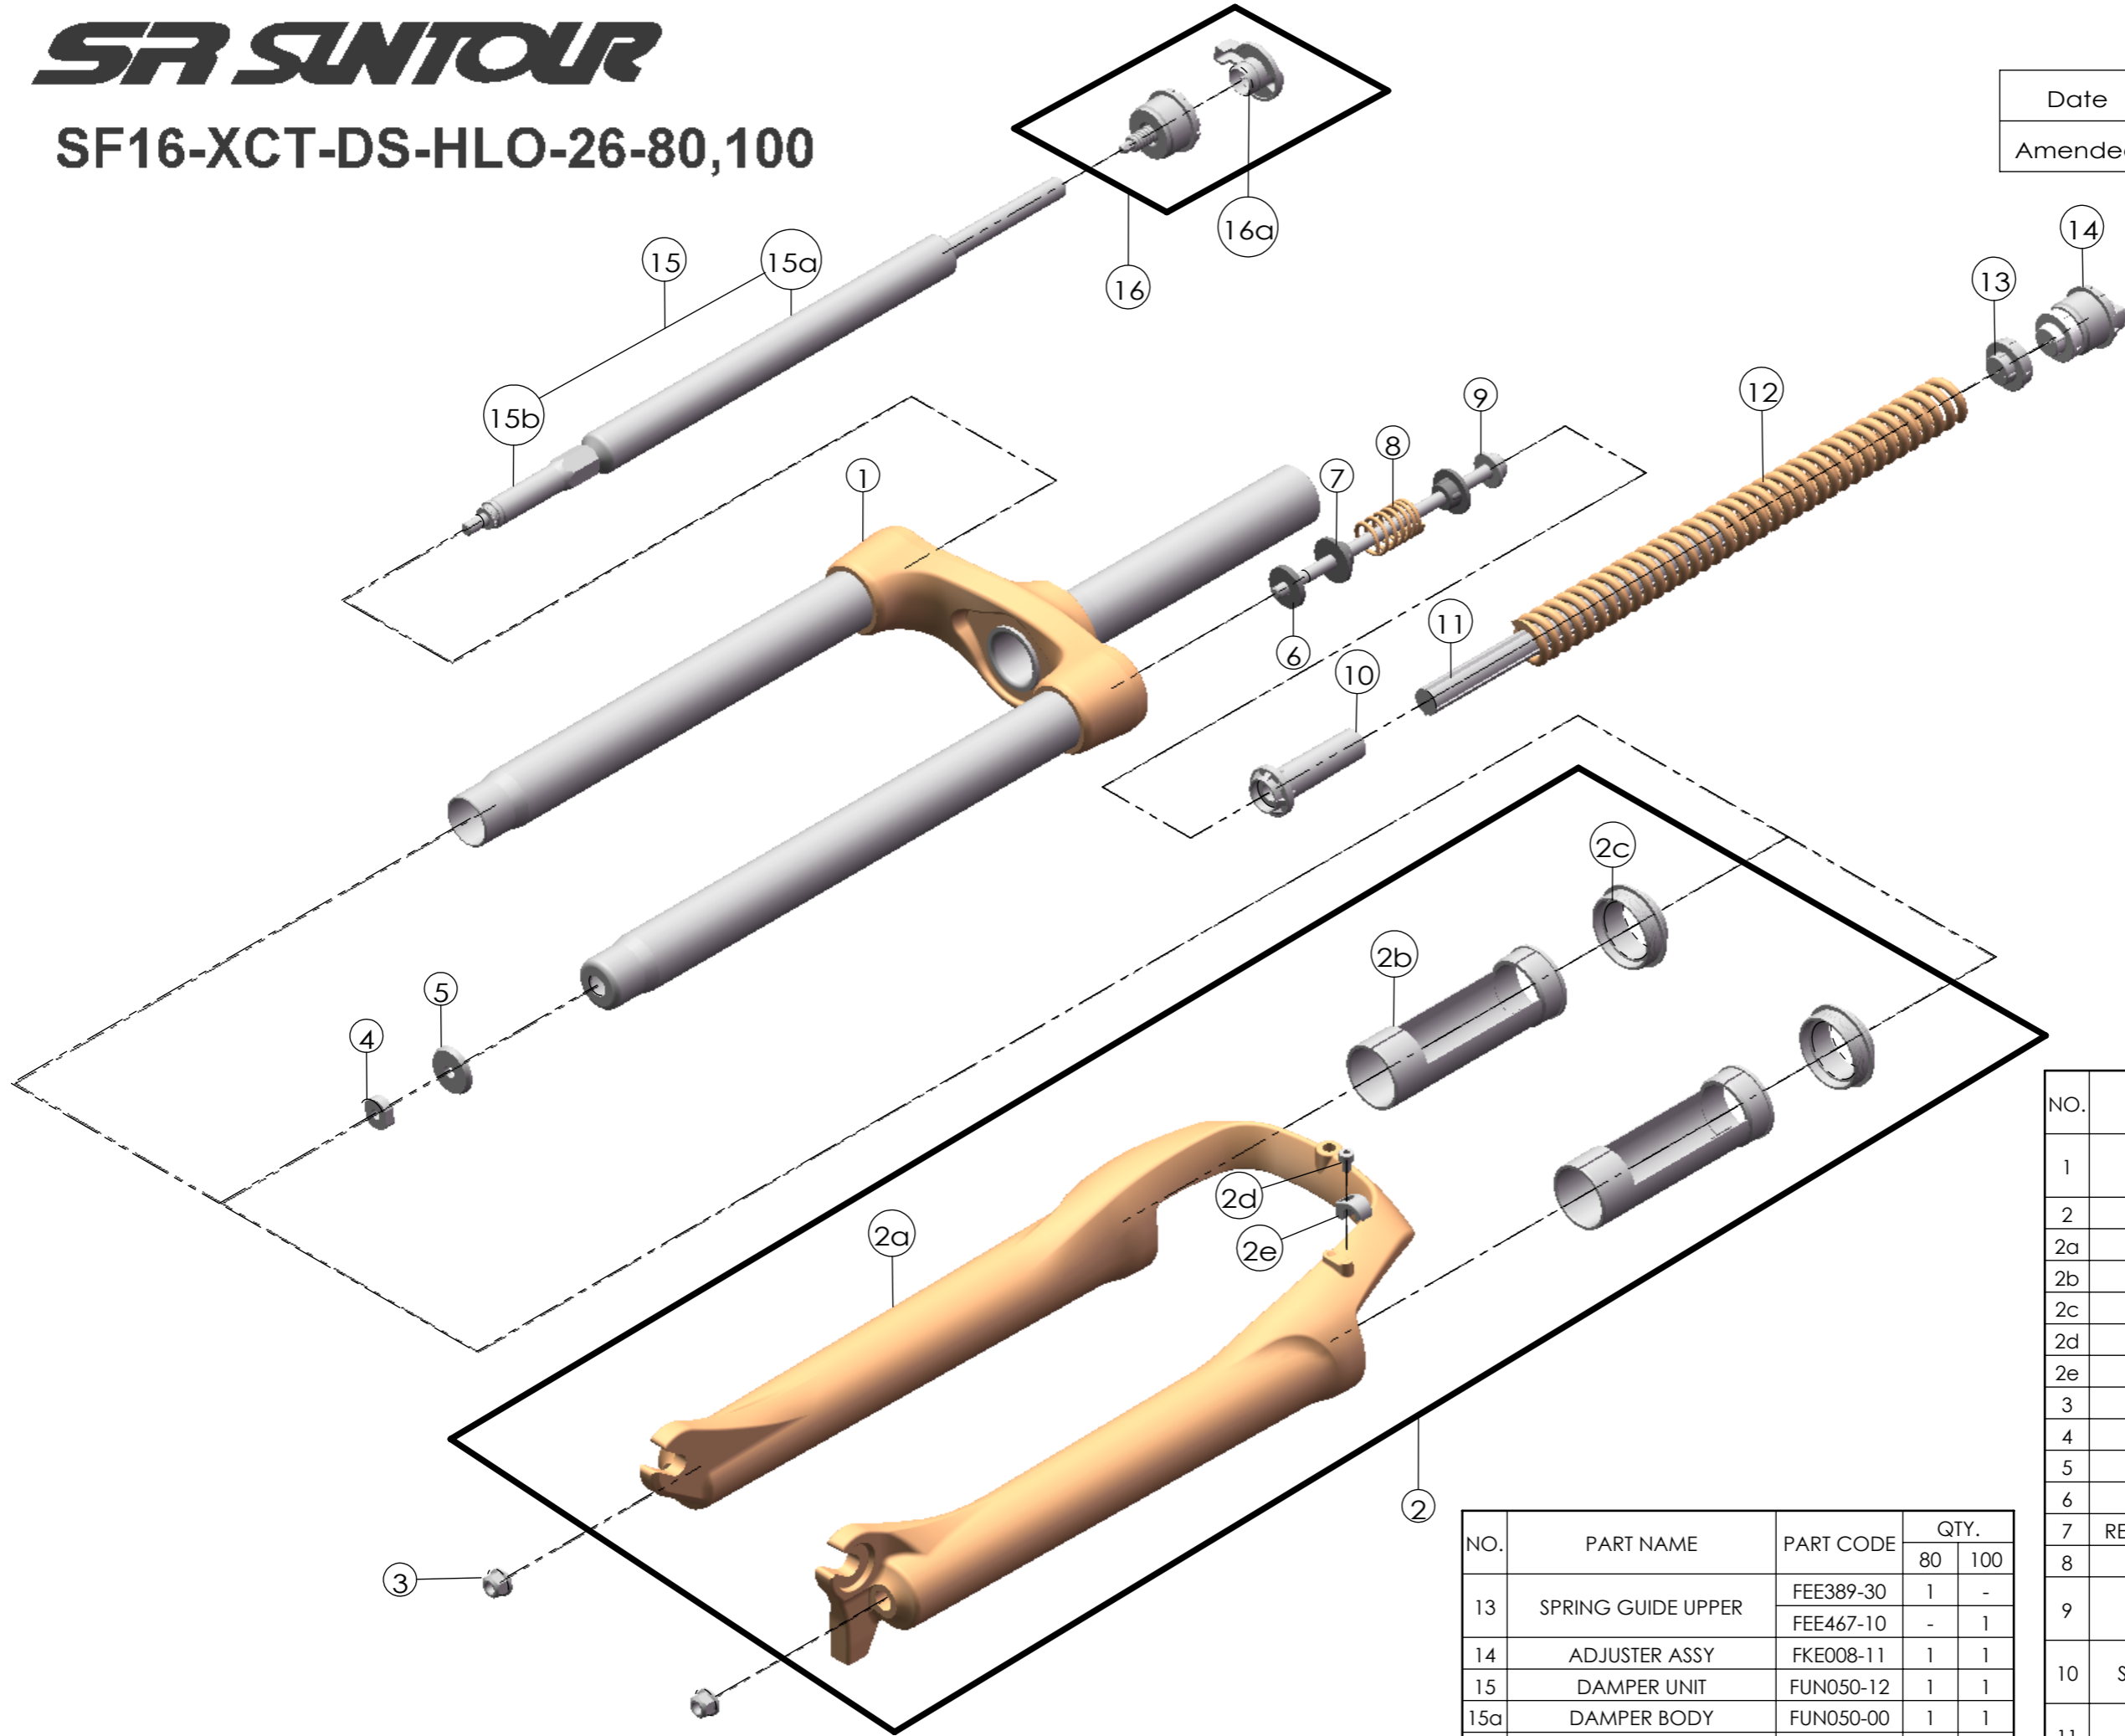

Date	2015.5.7	Version	2
Amended	2017.7.6		

NO.	PART NAME	PART CODE	QTY.	
			80	100
13	SPRING GUIDE UPPER	FEE389-30	1	-
		FEE467-10	-	1
14	ADJUSTER ASSY	FKE008-11	1	1
15	DAMPER UNIT	FUN050-12	1	1
15a	DAMPER BODY	FUN050-00	1	1
15b	SUPPORT TUBE	FEE847-00	1	1
16	LO ADJUST SYSTEM	FKE028-18	1	1
16a	LO KNOB	FEG426	1	1

NO.	PART NAME	PART CODE	QTY.	
			80	100
1	UPPER ASSY	FKZ055-02	1	-
		FKZ055-03	-	1
2	BOTTOM CASE ASSY	FKZ079-10	1	1
2a	BOTTOM CASE	FPB410	1	1
2b	SLIDER SLEEVE	FEE942	2	2
2c	DUST SEAL	FAA125-40	2	2
2d	BOLT	FSB153	1	1
2e	BRACK HOSE GUIDE	FEG166	1	1
3	FIXING NUT	FSN023	2	2
4	NUT PLATE	FSN025	1	1
5	BOTTOM STOPPER	FEE465	1	1
6	REBOUND RUBBER	FEP701	1	1
7	REBOUND SPRING GUIDE	FEG257	2	2
8	REBOUND SPRING	FEP189-20	1	1
9	FIXING BOLT	FSB159-01	1	-
		FSB159-02	-	1
10	SPRING GUIDE LOWER	FEE502-20	1	-
		FEE468-10	-	1
11	DAMPER	FEP131-02	1	-
		FEP262-96	-	1
12	MAIN SPRING	FEP703	1	-
		FEP702	-	1