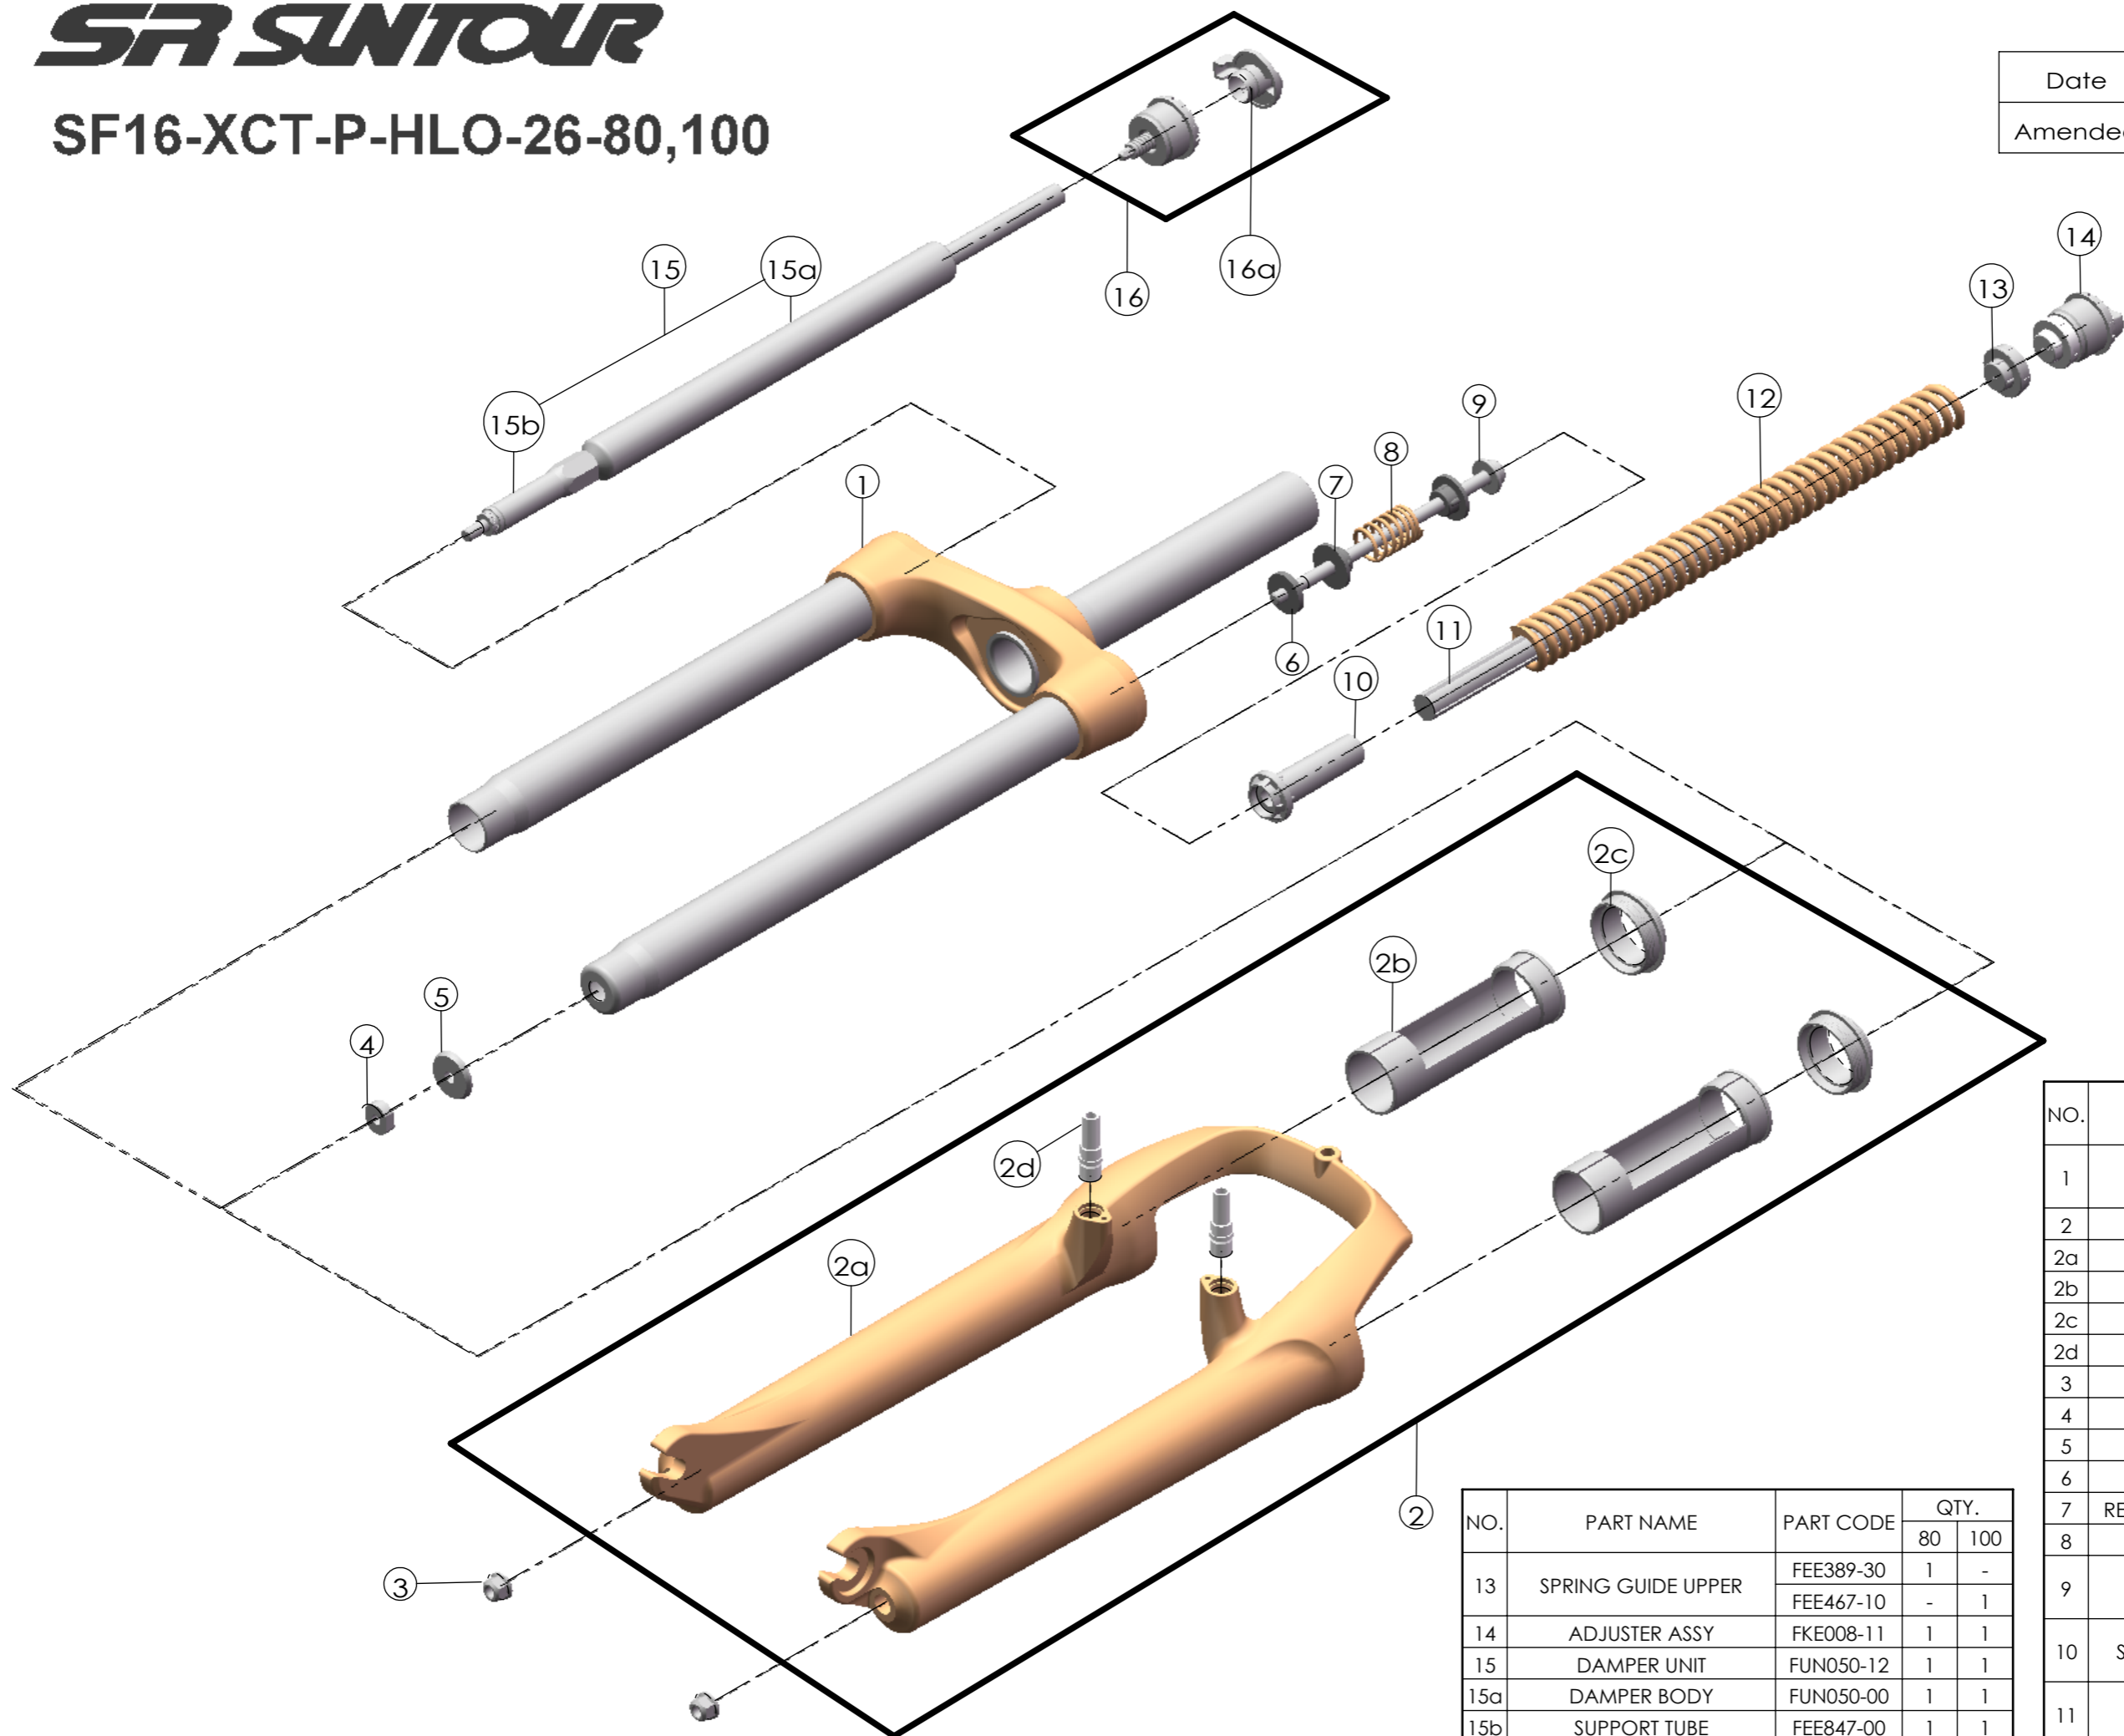

Date	2015.5.7	Version	2
Amended	2017.7.6		

NO.	PART NAME	PART CODE	QTY.	
			80	100
13	SPRING GUIDE UPPER	FEE389-30	1	-
		FEE467-10	-	1
14	ADJUSTER ASSY	FKE008-11	1	1
15	DAMPER UNIT	FUN050-12	1	1
15a	DAMPER BODY	FUN050-00	1	1
15b	SUPPORT TUBE	FEE847-00	1	1
16	LO ADJUST SYSTEM	FKE028-18	1	1
16a	LO KNOB	FEG426	1	1

NO.	PART NAME	PART CODE	QTY.	
			80	100
1	UPPER ASSY	FKZ055-02	1	-
		FKZ055-03	-	1
2	BOTTOM CASE ASSY	FKZ078-10	1	1
2a	BOTTOM CASE	FPB409	1	1
2b	SLIDER SLEEVE	FEE942	2	2
2c	DUST SEAL	FAA125-40	2	2
2d	CANTI BOSS	FSB241-16	2	2
3	FIXING NUT	FSN023	2	2
4	NUT PLATE	FSN025	1	1
5	BOTTOM STOPPER	FEE465	1	1
6	REBOUND RUBBER	FEP701	1	1
7	REBOUND SPRING GUIDE	FEG257	2	2
8	REBOUND SPRING	FEP189-20	1	1
9	FIXING BOLT	FSB159-01	1	-
		FSB159-02	-	1
10	SPRING GUIDE LOWER	FEE502-20	1	-
		FEE468-10	-	1
11	DAMPER	FEP131-02	1	-
		FEP262-96	-	1
12	MAIN SPRING	FEP703	1	-
		FEP702	-	1