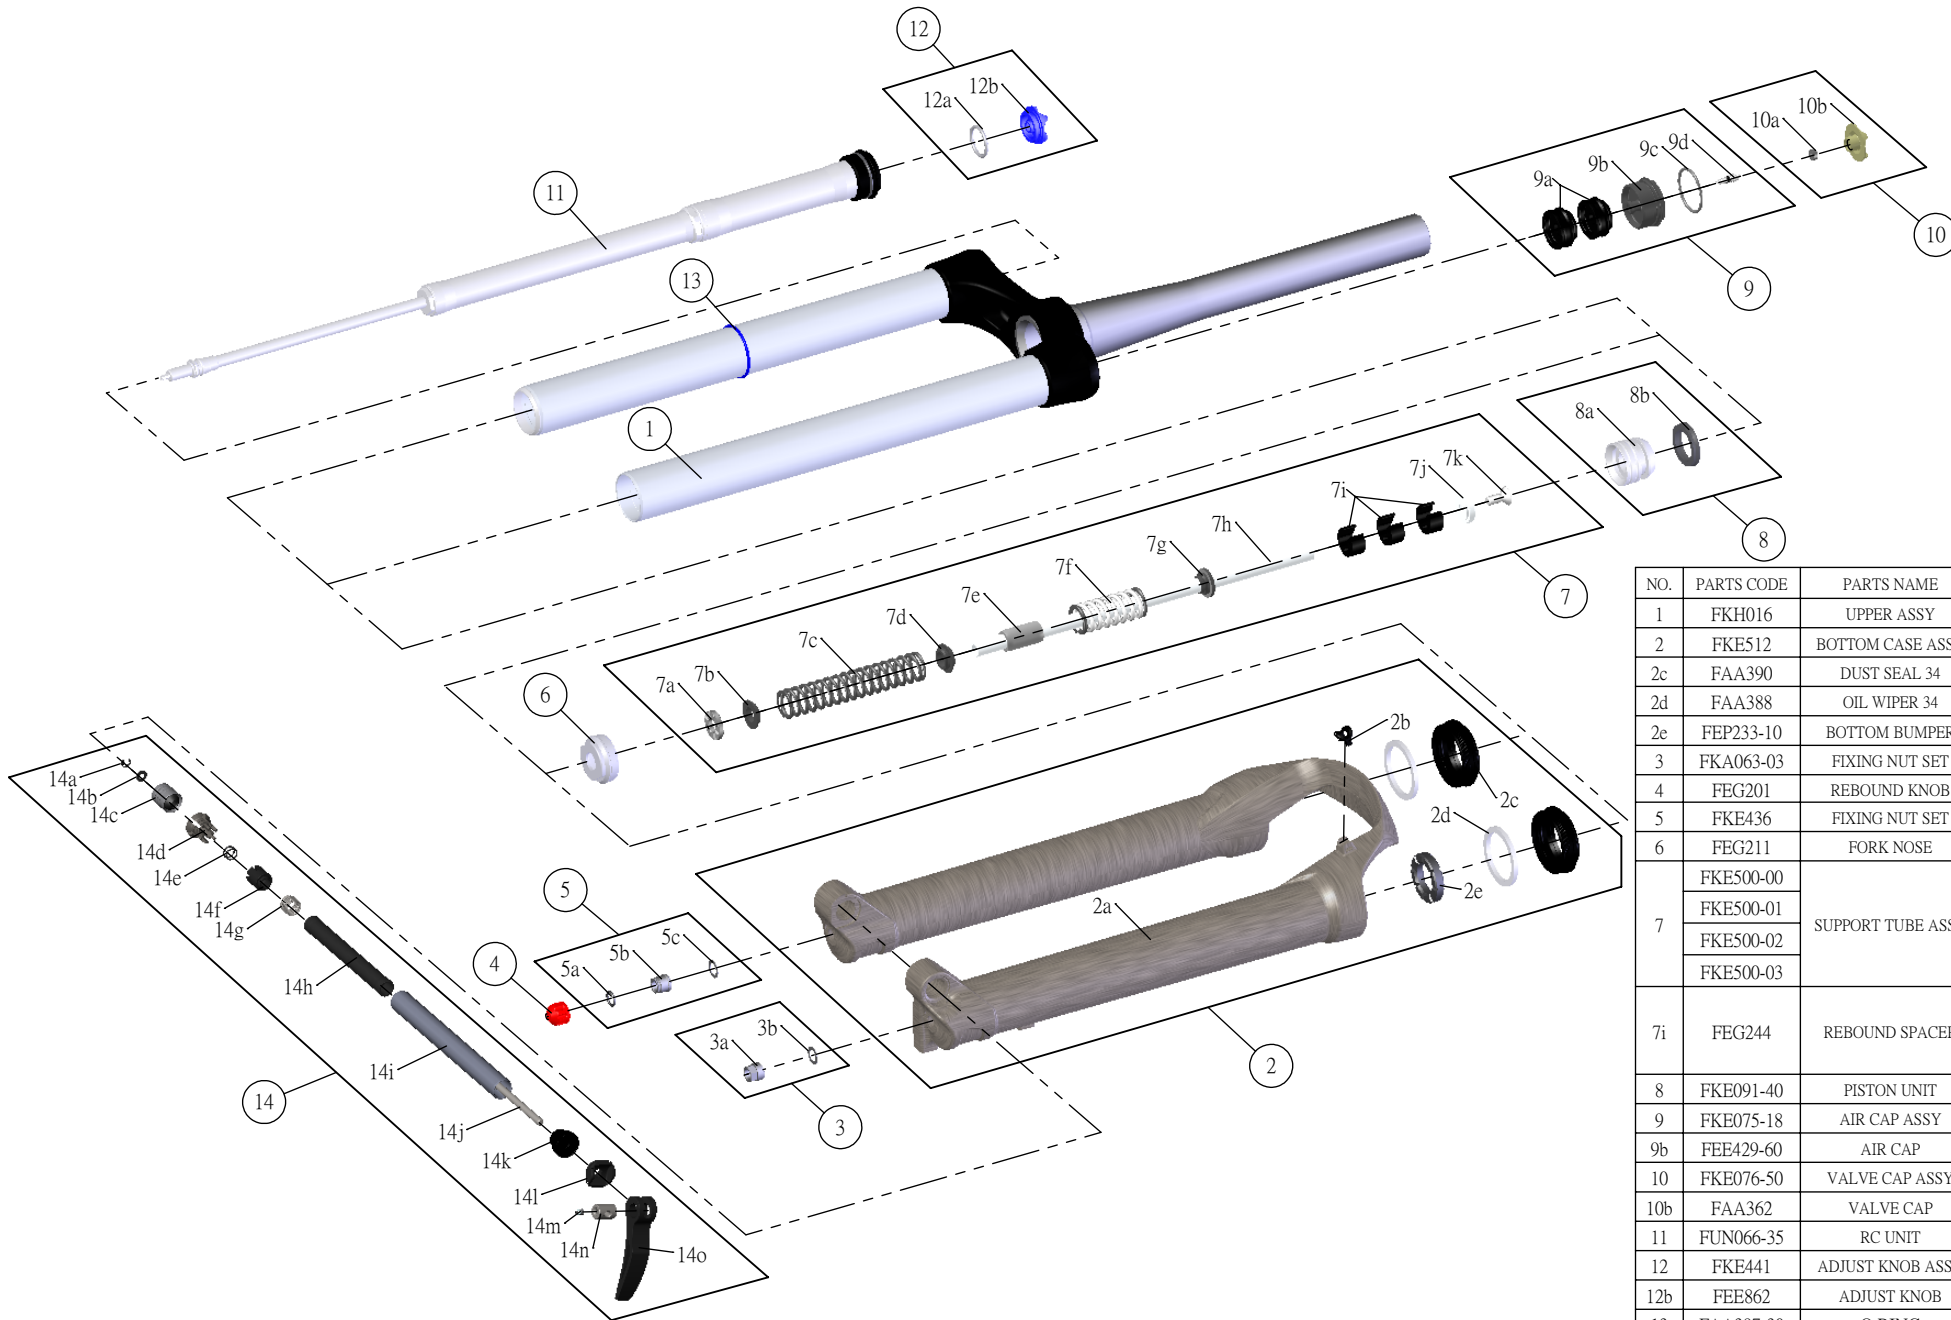

SR SUNTOUR

SF17-AION-DS-RC-15QLC32-CTS-27.5-

Date	2016.02.15	Version	1
Amended			

NO.	PARTS CODE	PARTS NAME	160	150	140	130	QT
1	FKH016	UPPER ASSY	*	*	*	*	1
2	FKE512	BOTTOM CASE ASSY	*	*	*	*	1
2c	FAA390	DUST SEAL 34	*	*	*	*	2
2d	FAA388	OIL WIPER 34	*	*	*	*	2
2e	FEP233-10	BOTTOM BUMPER	*	*	*	*	1
3	FKA063-03	FIXING NUT SET	*	*	*	*	1
4	FEG201	REBOUND KNOB	*	*	*	*	1
5	FKE436	FIXING NUT SET	*	*	*	*	1
6	FEG211	FORK NOSE	*	*	*	*	1
7	FKE500-00	SUPPORT TUBE ASSY	*				1
	FKE500-01			*		1	
	FKE500-02				*	1	
	FKE500-03					*	1
7i	FEG244	REBOUND SPACER		*			1
					*		2
						*	3
8	FKE091-40	PISTON UNIT	*	*	*	*	1
9	FKE075-18	AIR CAP ASSY	*	*	*	*	1
9b	FEE429-60	AIR CAP	*	*	*	*	1
10	FKE076-50	VALVE CAP ASSY	*	*	*	*	1
10b	FAA362	VALVE CAP	*	*	*	*	1
11	FUN066-35	RC UNIT	*	*	*	*	1
12	FKE441	ADJUST KNOB ASSY	*	*	*	*	1
12b	FEE862	ADJUST KNOB	*	*	*	*	1
13	FAA397-30	O RING	*	*	*	*	1
14	FKA069-25	15QLC32 AXLE SET	*	*	*	*	1