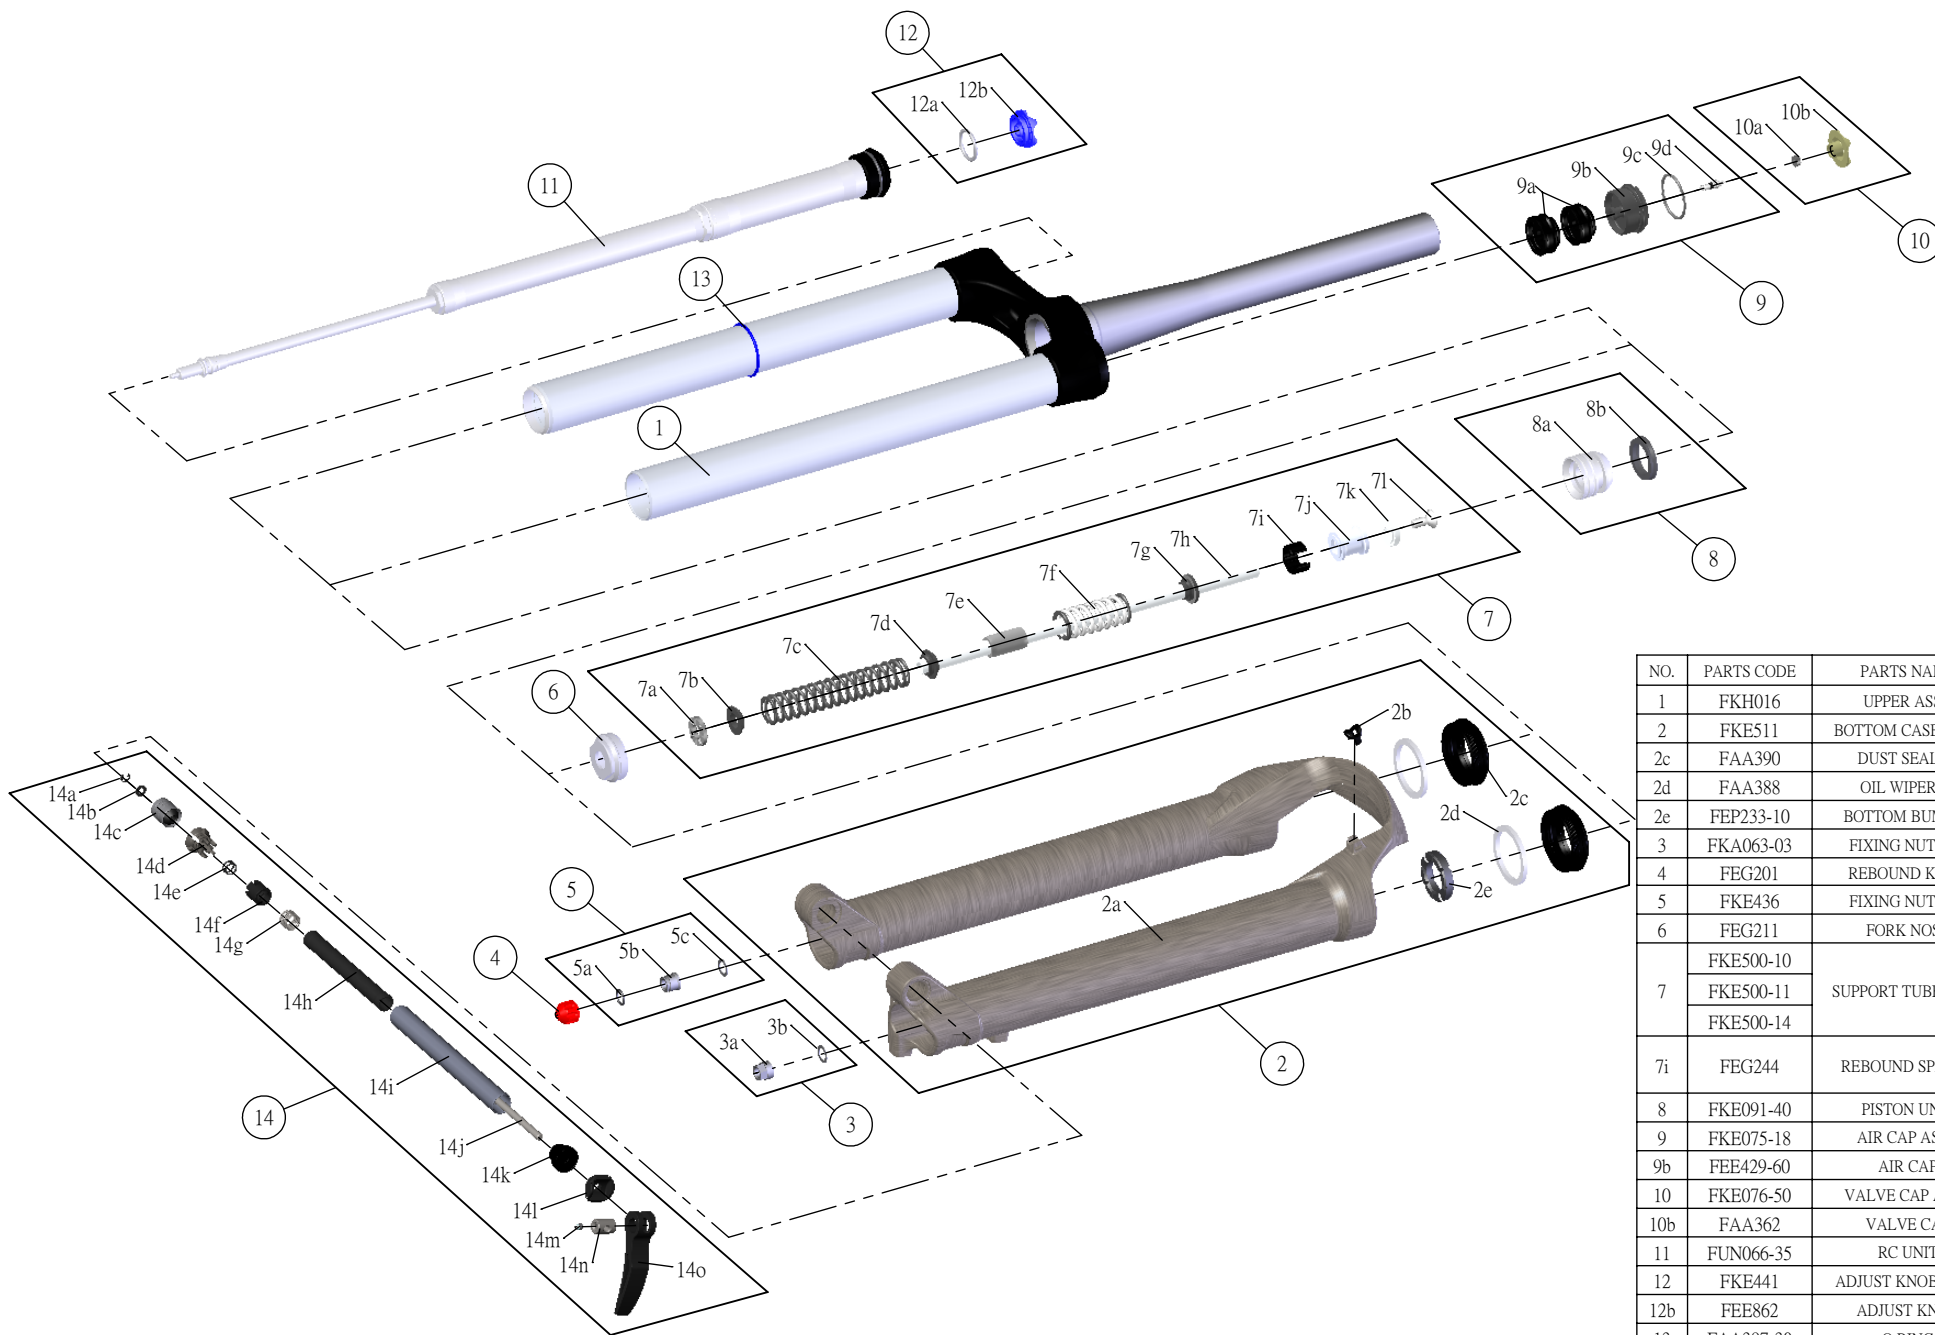

SR SUNTOUR

SF17-AION-DS-RC-15QLC32-CTS-29-

Date	2016.02.15	Version	1
Amended			

NO.	PARTS CODE	PARTS NAME	140	130	120	QT
1	FKH016	UPPER ASSY	*	*	*	1
2	FKE511	BOTTOM CASE ASSY	*	*	*	1
2c	FAA390	DUST SEAL 34	*	*	*	2
2d	FAA388	OIL WIPER 34	*	*	*	2
2e	FEP233-10	BOTTOM BUMPER	*	*	*	1
3	FKA063-03	FIXING NUT SET	*	*	*	1
4	FEG201	REBOUND KNOB	*	*	*	1
5	FKE436	FIXING NUT SET	*	*	*	1
6	FEG211	FORK NOSE	*	*	*	1
7	FKE500-10	SUPPORT TUBE ASSY	*			1
	FKE500-11			*		1
	FKE500-14				*	1
7i	FEG244	REBOUND SPACER		*		1
					*	2
8	FKE091-40	PISTON UNIT	*	*	*	1
9	FKE075-18	AIR CAP ASSY	*	*	*	1
9b	FEE429-60	AIR CAP	*	*	*	1
10	FKE076-50	VALVE CAP ASSY	*	*	*	1
10b	FAA362	VALVE CAP	*	*	*	1
11	FUN066-35	RC UNIT	*	*	*	1
12	FKE441	ADJUST KNOB ASSY	*	*	*	1
12b	FEE862	ADJUST KNOB	*	*	*	1
13	FAA397-30	O RING	*	*	*	1
14	FKA069-25	15QLC32 AXLE SET	*	*	*	1