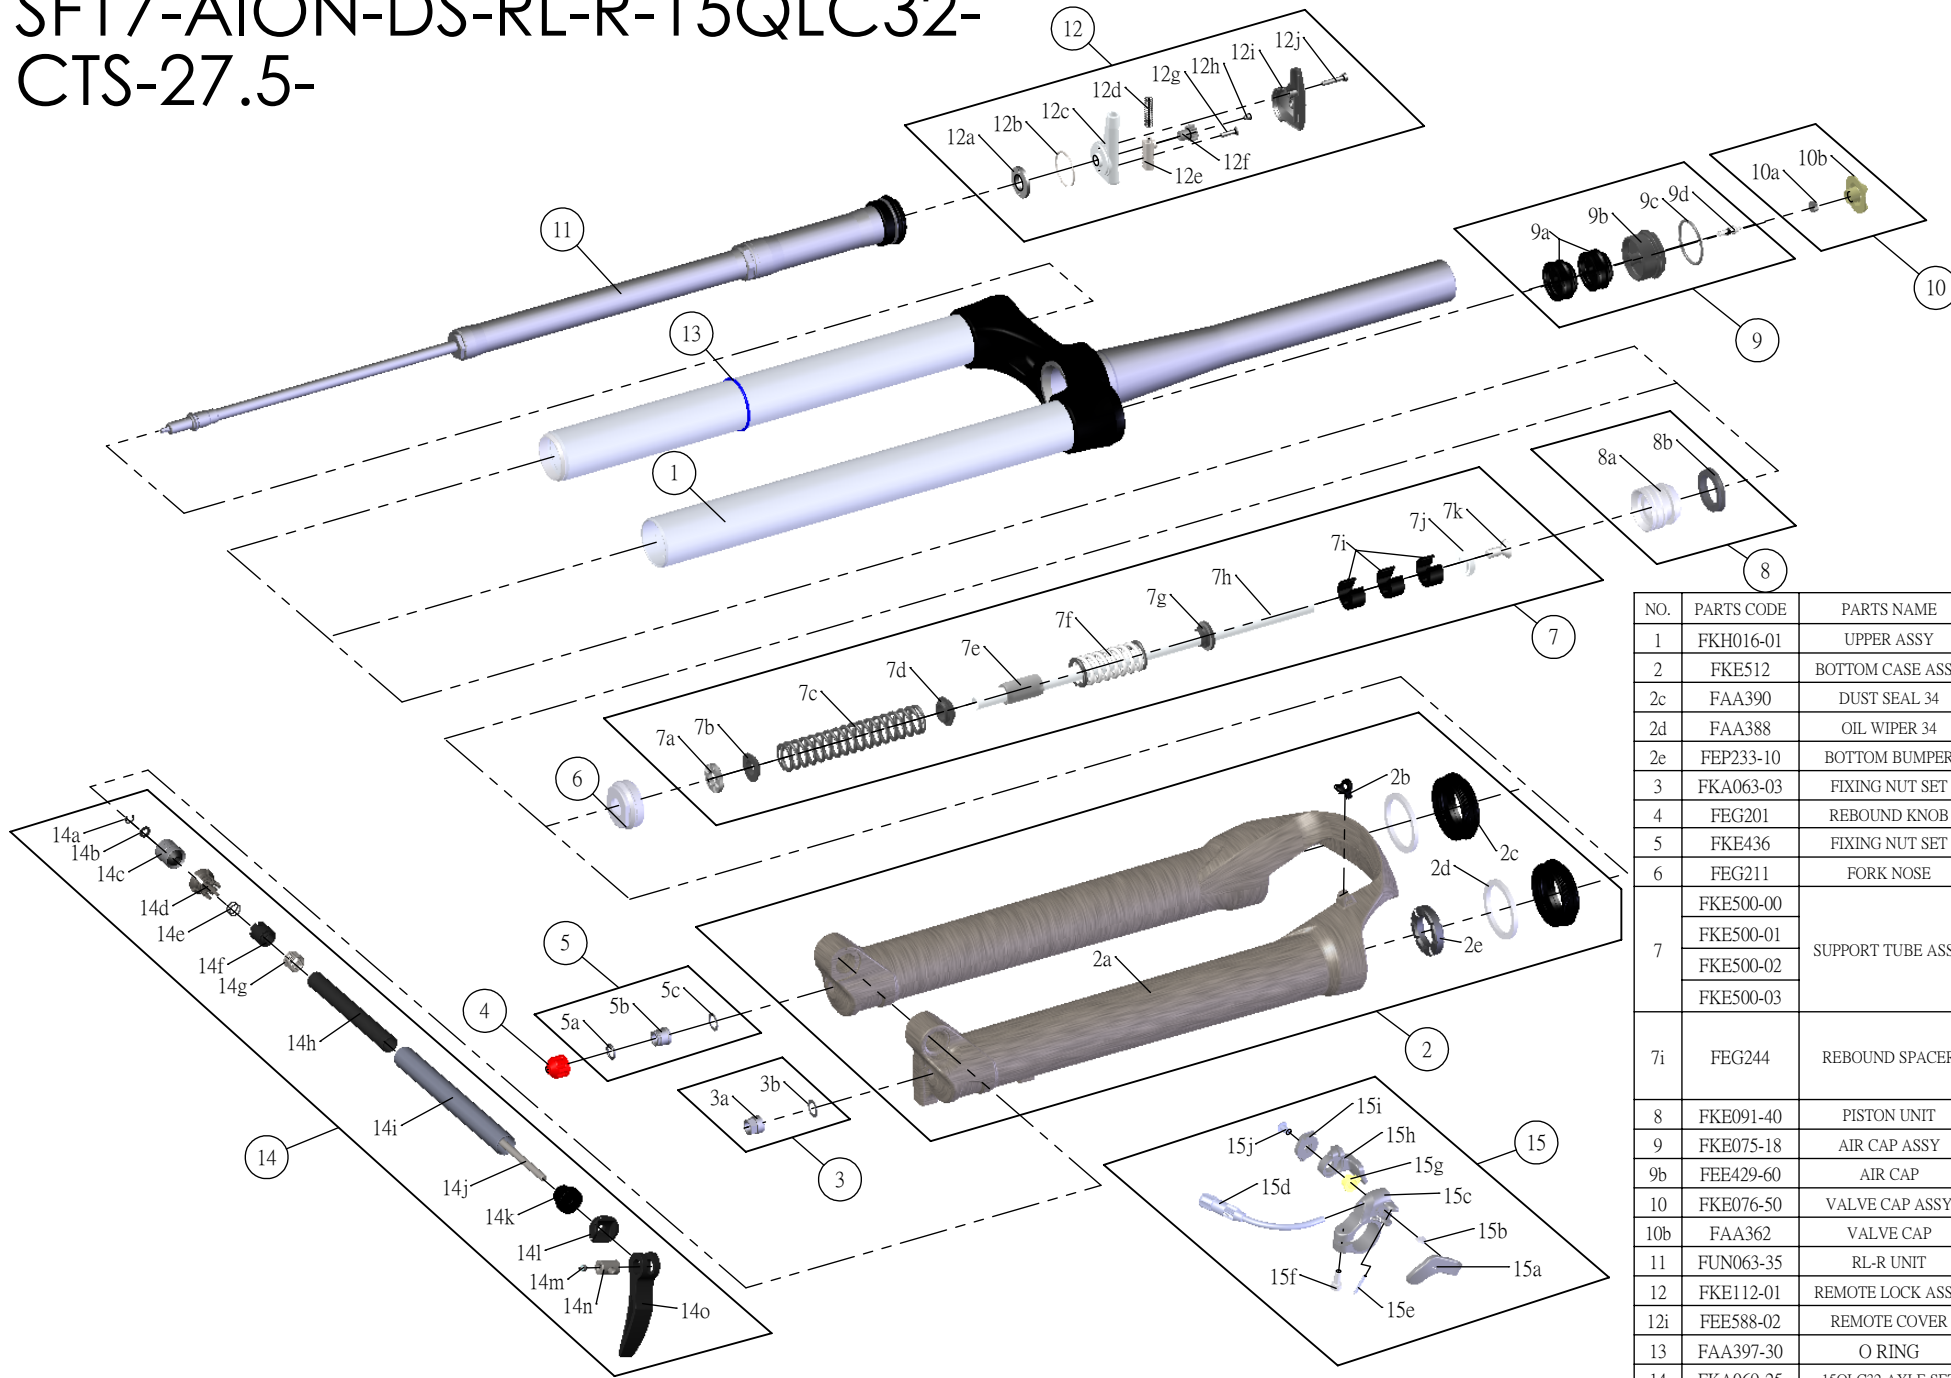

# SR SUNTOUR

## SF17-AION-DS-RL-R-15QLC32-CTS-27.5-

Date	2016.02.15	Version	1
Amended			

NO.	PARTS CODE	PARTS NAME	160	150	140	130	QT
1	FKH016-01	UPPER ASSY	*	*	*	*	1
2	FKE512	BOTTOM CASE ASSY	*	*	*	*	1
2c	FAA390	DUST SEAL 34	*	*	*	*	2
2d	FAA388	OIL WIPER 34	*	*	*	*	2
2e	FEP233-10	BOTTOM BUMPER	*	*	*	*	1
3	FKA063-03	FIXING NUT SET	*	*	*	*	1
4	FEG201	REBOUND KNOB	*	*	*	*	1
5	FKE436	FIXING NUT SET	*	*	*	*	1
6	FEG211	FORK NOSE	*	*	*	*	1
7	FKE500-00	SUPPORT TUBE ASSY	*				1
	FKE500-01			*		1	
	FKE500-02				*	1	
	FKE500-03					*	1
7i	FEG244	REBOUND SPACER		*			1
					*		2
						*	3
8	FKE091-40	PISTON UNIT	*	*	*	*	1
9	FKE075-18	AIR CAP ASSY	*	*	*	*	1
9b	FEE429-60	AIR CAP	*	*	*	*	1
10	FKE076-50	VALVE CAP ASSY	*	*	*	*	1
10b	FAA362	VALVE CAP	*	*	*	*	1
11	FUN063-35	RL-R UNIT	*	*	*	*	1
12	FKE112-01	REMOTE LOCK ASSY	*	*	*	*	1
12i	FEE588-02	REMOTE COVER	*	*	*	*	1
13	FAA397-30	O RING	*	*	*	*	1
14	FKA069-25	15QLC32 AXLE SET	*	*	*	*	1
15	SL12SC-RLO	REMOTE LEVER ASSY	*	*	*	*	1