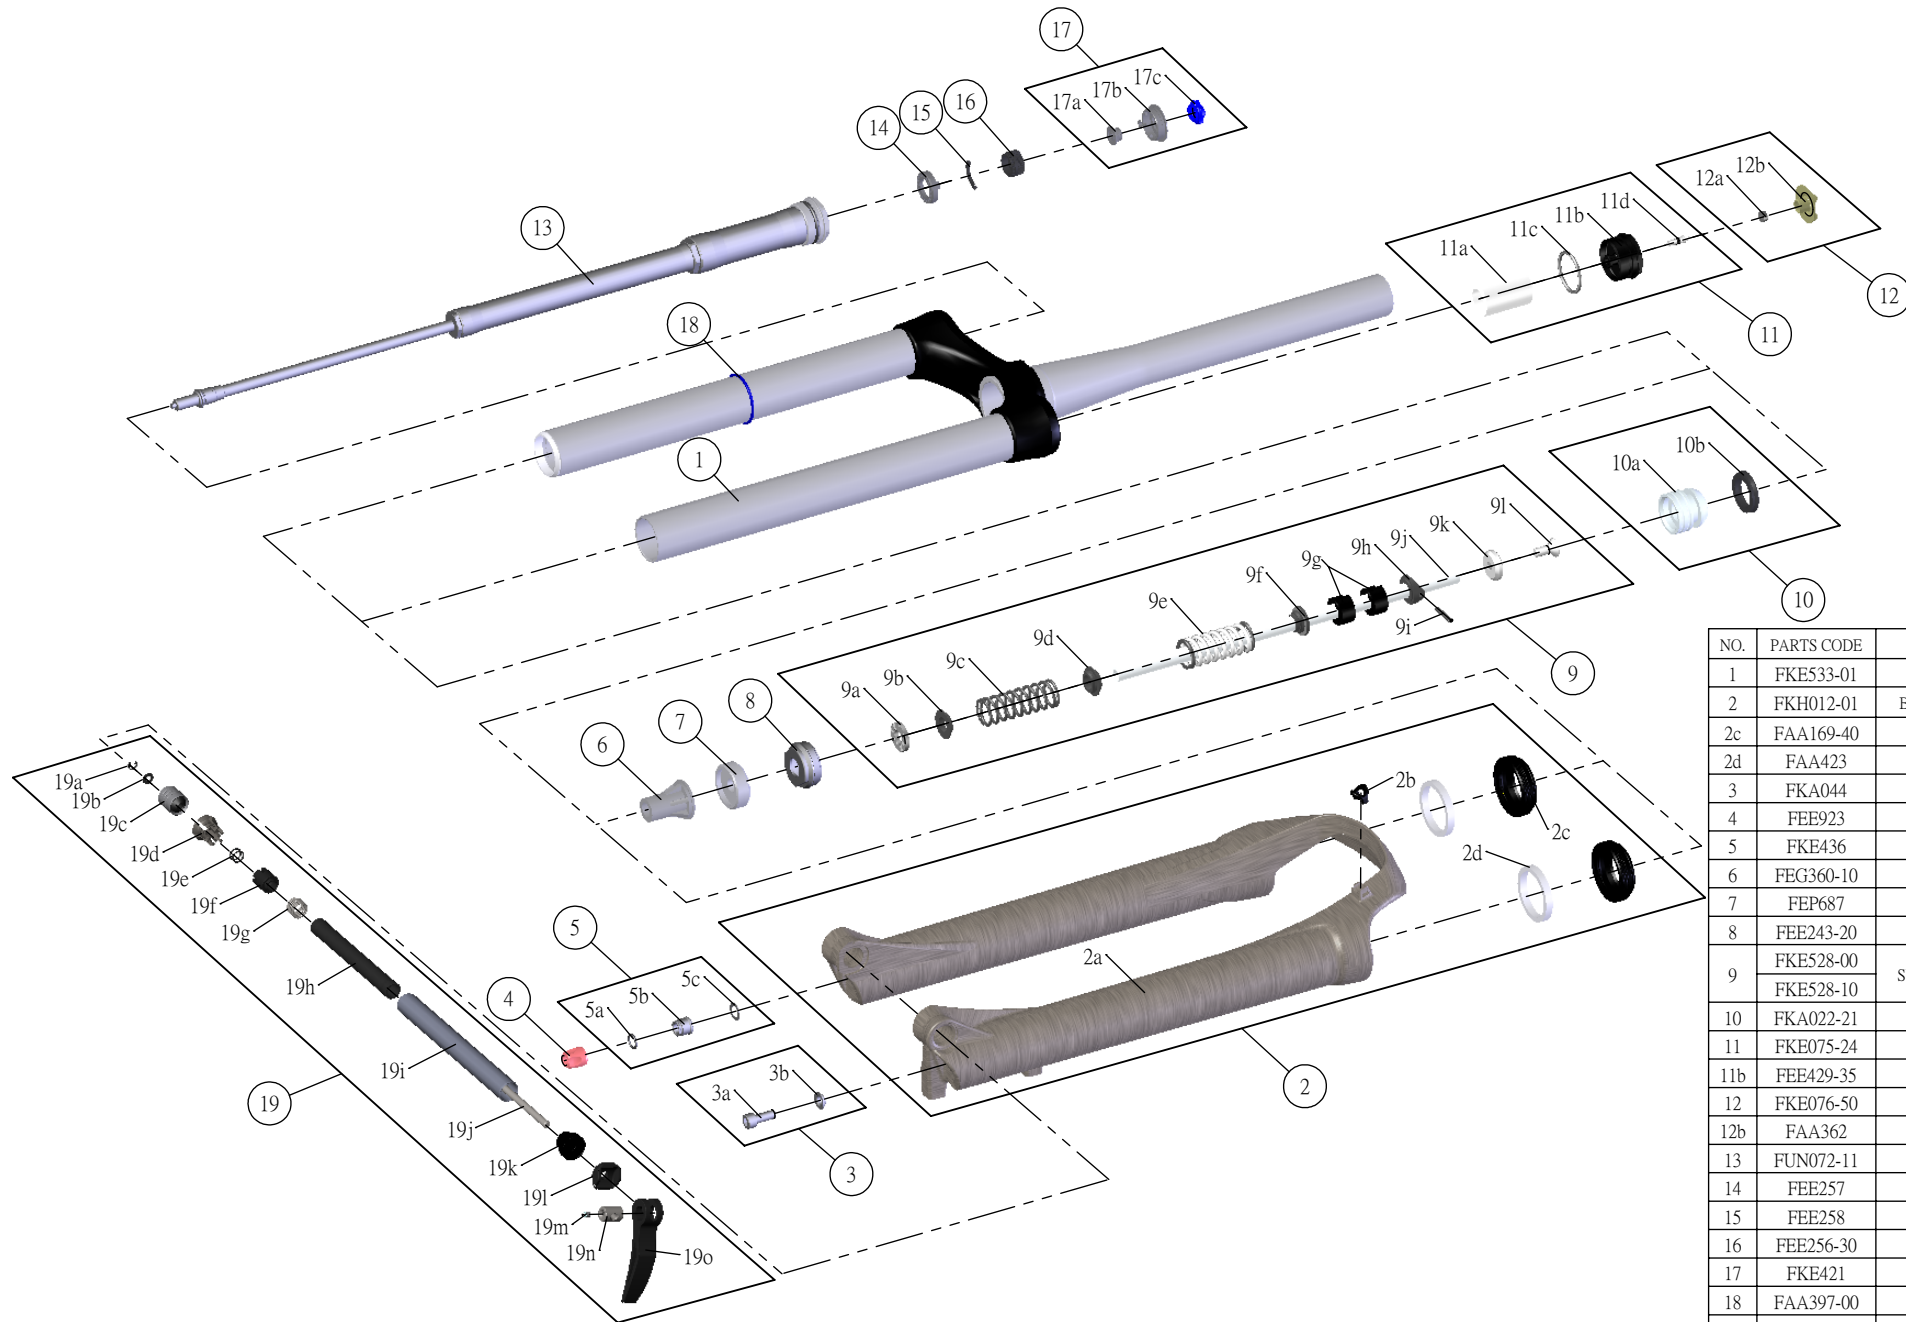

## SF17-AXON-DS-LORC-15QLC32-CTS-27.5-

Date	2016.02.02	Version	1
Amended			

NO.	PARTS CODE	PARTS NAME	120	100	QT
1	FKE533-01	UPPER ASSY	*	*	1
2	FKH012-01	BOTTOM CASE ASSY	*	*	1
2c	FAA169-40	DUST SEAL	*	*	2
2d	FAA423	OIL WIPER 32	*	*	2
3	FKA044	FIXING BOLT SET	*	*	1
4	FEE923	REBOUND KNOB	*	*	1
5	FKE436	FIXING NUT SET	*	*	1
6	FEG360-10	BOTTOM STOPPER	*	*	1
7	FEP687	BOTTOM BUMPER	*	*	1
8	FEE243-20	FORK NOSE	*	*	1
9	FKE528-00	SUPPORT TUBE ASSY	*		1
	FKE528-10			*	1
10	FKA022-21	PISTON UNIT	*	*	1
11	FKE075-24	AIR CAP ASSY	*	*	1
11b	FEE429-35	AIR CAP	*	*	1
12	FKE076-50	VALVE CAP ASSY	*	*	1
12b	FAA362	VALVE CAP	*	*	1
13	FUN072-11	LORC UNIT	*	*	1
14	FEE257	CLICK HOLDER	*	*	1
15	FEE258	ADJUST CLICK	*	*	1
16	FEE256-30	ADJUST CORE	*	*	1
17	FKE421	LO-RC KNOB ASSY	*	*	1
18	FAA397-00	O RING	*	*	1
19	FKA069-25	15QLC32 AXLE SET	*	*	1