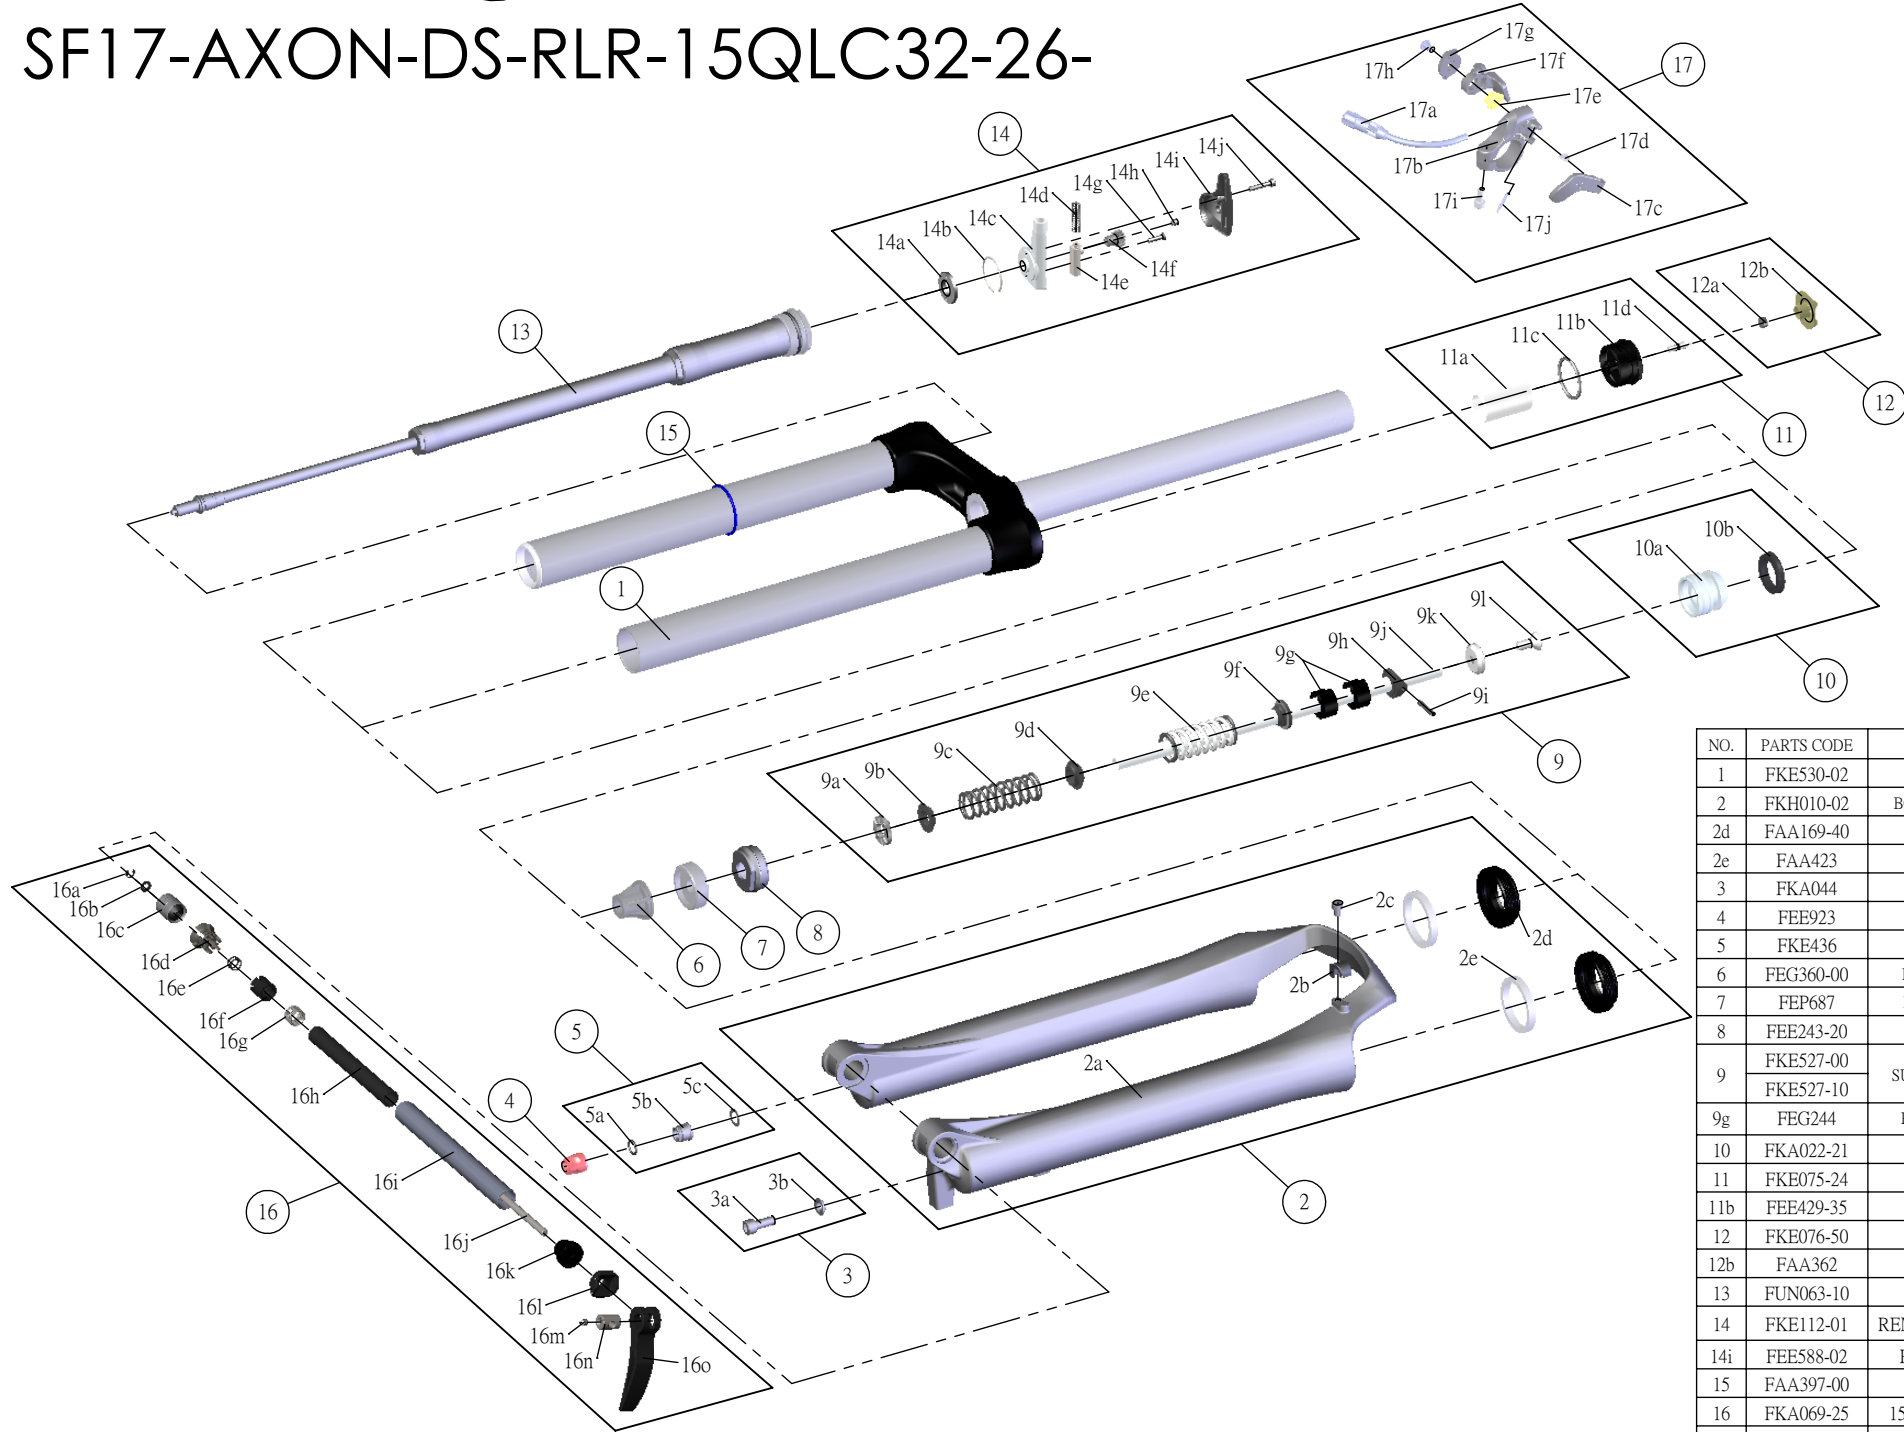

SUNTOUR

SF17-AXON-DS-RLR-15QLC32-26-

Date	2016.02.01	Version	1
Amended			

NO.	PARTS CODE	PARTS NAME	120	100	QT
1	FKE530-02	UPPER ASSY	*	*	1
2	FKH010-02	BOTTOM CASE ASSY	*	*	1
2d	FAA169-40	DUST SEAL	*	*	2
2e	FAA423	OIL WIPER 32	*	*	2
3	FKA044	FIXING BOLT SET	*	*	1
4	FEE923	REBOUND KNOB	*	*	1
5	FKE436	FIXING NUT SET	*	*	1
6	FEG360-00	BOTTOM STOPPER	*	*	1
7	FEP687	BOTTOM BUMPER	*	*	1
8	FEE243-20	FORK NOSE	*	*	1
9	FKE527-00	SUPPORT TUBE ASSY	*		1
	FKE527-10			*	1
9g	FEG244	REBOUND SPACER		*	2
10	FKA022-21	PISTON UNIT	*	*	1
11	FKE075-24	AIR CAP ASSY	*	*	1
11b	FEE429-35	AIR CAP	*	*	1
12	FKE076-50	VALVE CAP ASSY	*	*	1
12b	FAA362	VALVE CAP	*	*	1
13	FUN063-10	RLR UNIT	*	*	1
14	FKE112-01	REMOTE LOCK ASSY	*	*	1
14i	FEE588-02	REMOTE COVER	*	*	1
15	FAA397-00	O RING	*	*	1
16	FKA069-25	15QLC32 AXLE SET	*	*	1
17	SL12SC-RLO	REMOTE LEVER ASSY	*	*	1