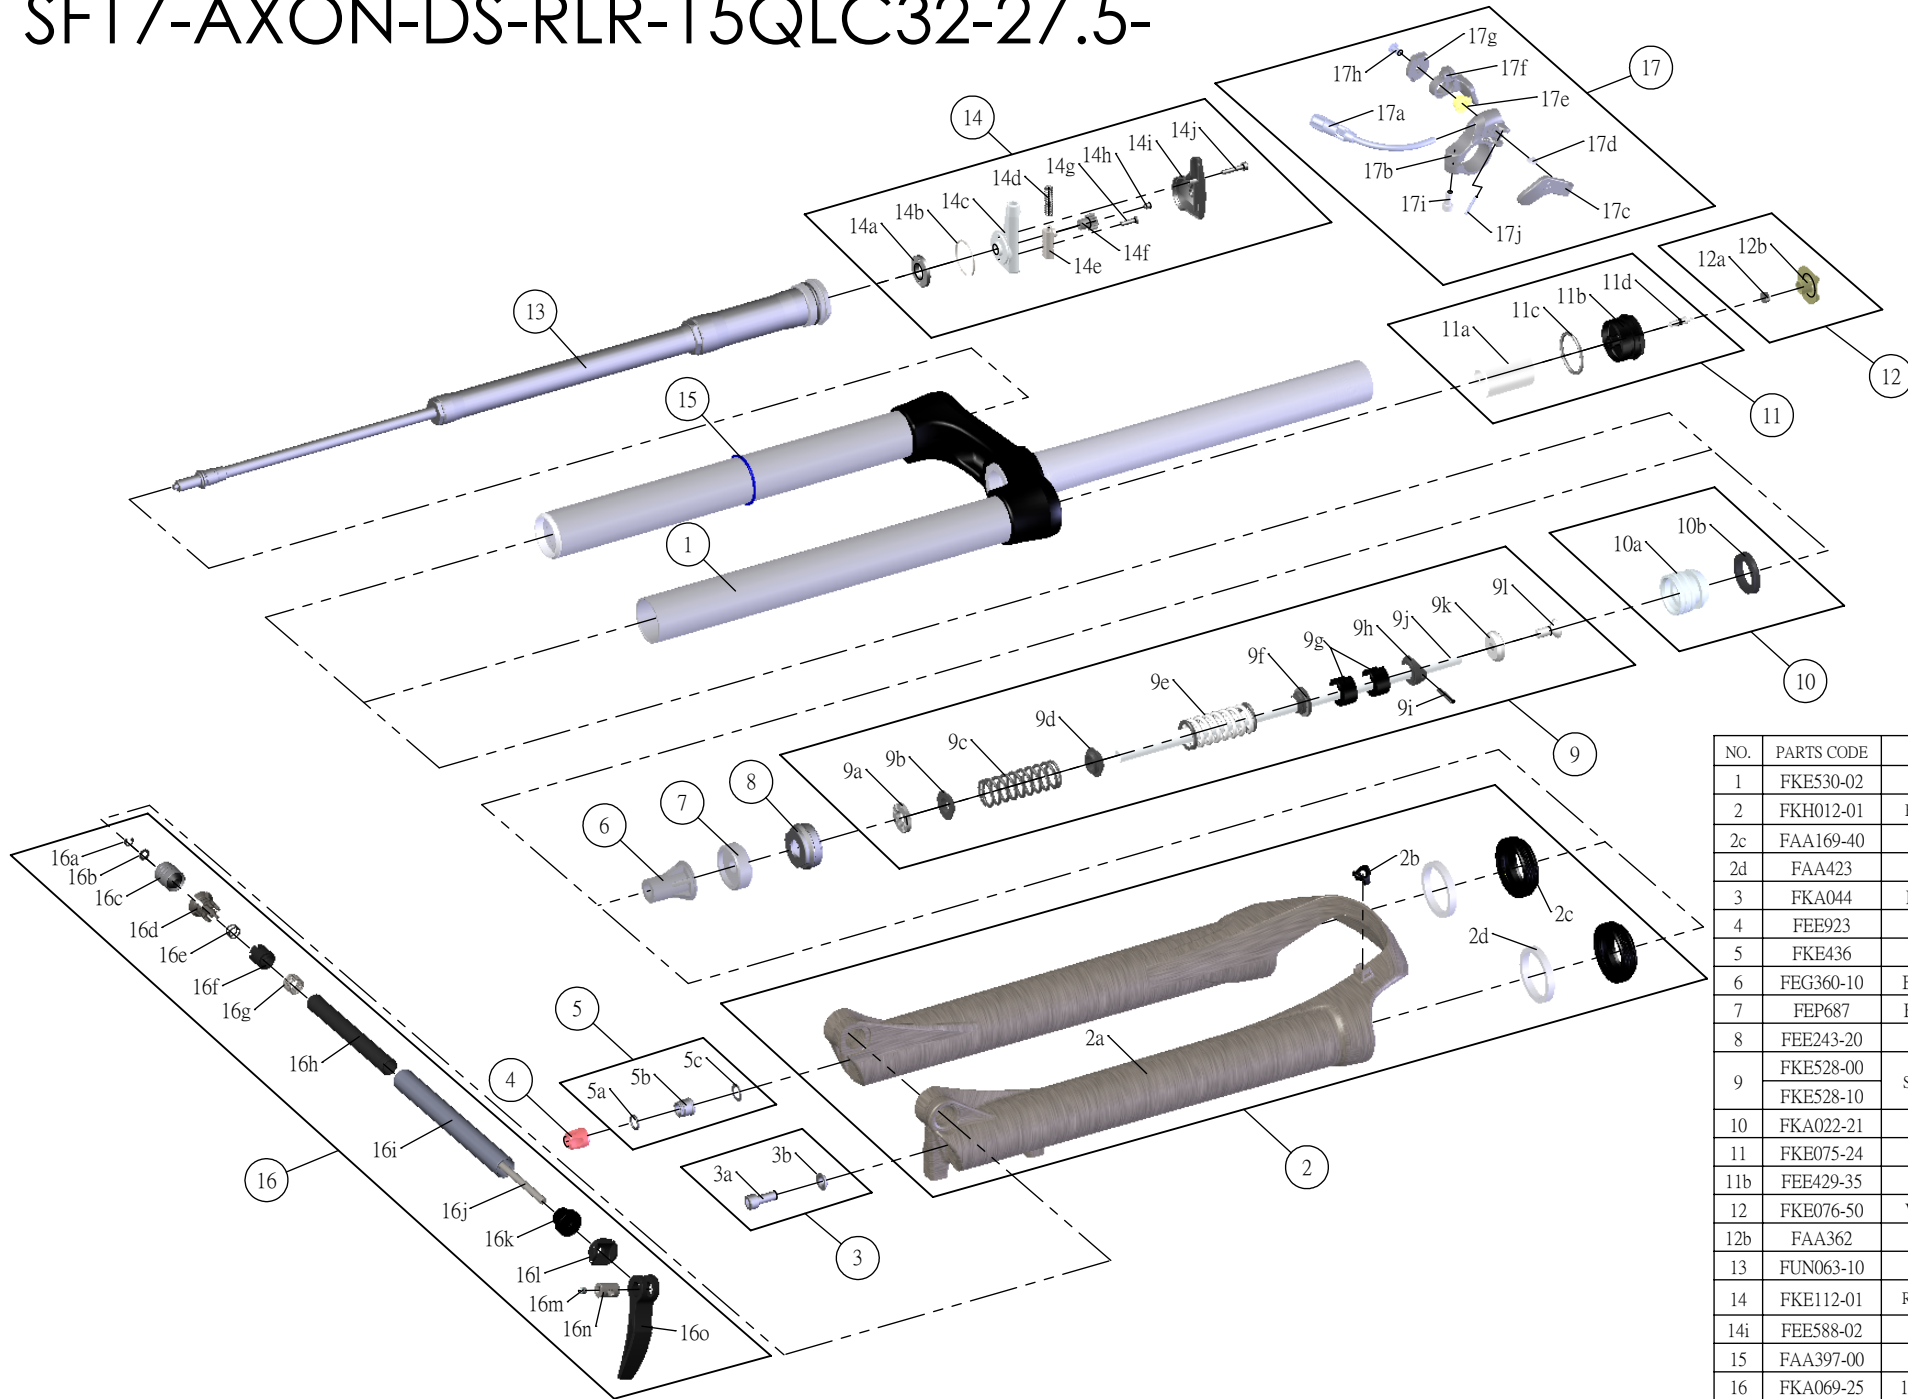

SR SUNTOUR

SF17-AXON-DS-RLR-15QLC32-27.5-

Date	2016.02.02	Version	1
Amended			

NO.	PARTS CODE	PARTS NAME	120	100	QT
1	FKE530-02	UPPER ASSY	*	*	1
2	FKH012-01	BOTTOM CASE ASSY	*	*	1
2c	FAA169-40	DUST SEAL	*	*	2
2d	FAA423	OIL WIPER 32	*	*	2
3	FKA044	FIXING BOLT SET	*	*	1
4	FEE923	REBOUND KNOB	*	*	1
5	FKE436	FIXING NUT SET	*	*	1
6	FEG360-10	BOTTOM STOPPER	*	*	1
7	FEP687	BOTTOM BUMPER	*	*	1
8	FEE243-20	FORK NOSE	*	*	1
9	FKE528-00	SUPPORT TUBE ASSY	*		1
	FKE528-10			*	1
10	FKA022-21	PISTON UNIT	*	*	1
11	FKE075-24	AIR CAP ASSY	*	*	1
11b	FEE429-35	AIR CAP	*	*	1
12	FKE076-50	VALVE CAP ASSY	*	*	1
12b	FAA362	VALVE CAP	*	*	1
13	FUN063-10	RLR UNIT	*	*	1
14	FKE112-01	REMOTE LOCK ASSY	*	*	1
14i	FEE588-02	REMOTE COVER	*	*	1
15	FAA397-00	O RING	*	*	1
16	FKA069-25	15QLC32 AXLE SET	*	*	1
17	SL12SC-RLO	REMOTE LEVER ASSY	*	*	1