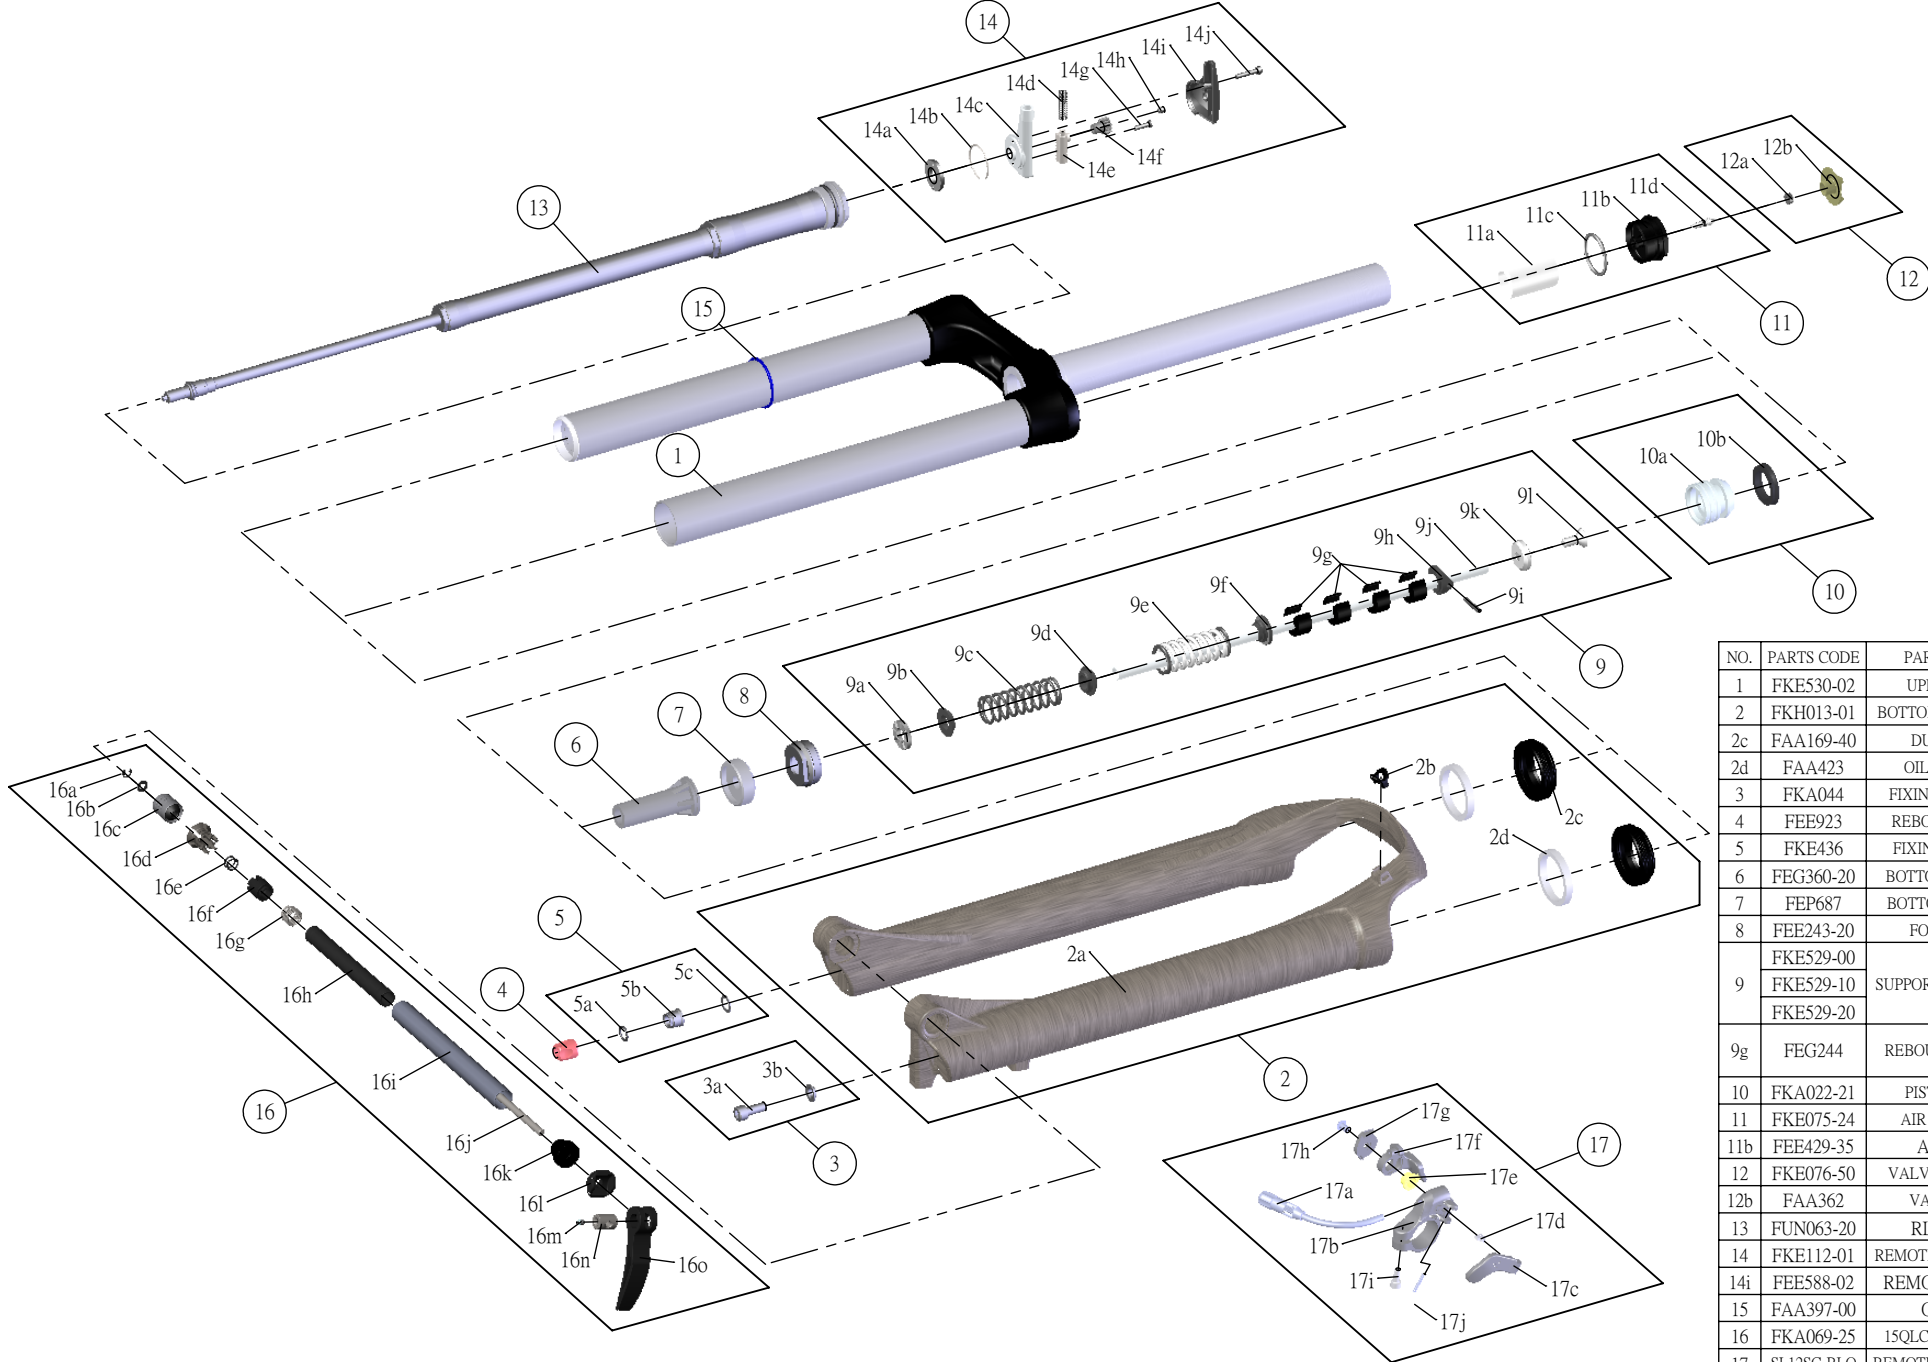

SR SUNTOUR

SF17-AXON-DS-RLR-15QLC32-29-

Date	2016.02.03	Version	1
Amended			

NO.	PARTS CODE	PARTS NAME	120	100	80	QT
1	FKE530-02	UPPER ASSY	*	*	*	1
2	FKH013-01	BOTTOM CASE ASSY	*	*	*	1
2c	FAA169-40	DUST SEAL	*	*	*	2
2d	FAA423	OIL WIPER 32	*	*	*	2
3	FKA044	FIXING BOLT SET	*	*	*	1
4	FEE923	REBOUND KNOB	*	*	*	1
5	FKE436	FIXING NUT SET	*	*	*	1
6	FEG360-20	BOTTOM STOPPER	*	*	*	1
7	FEP687	BOTTOM BUMPER	*	*	*	1
8	FEE243-20	FORK NOSE	*	*	*	1
9	FKE529-00	SUPPORT TUBE ASSY	*			1
	FKE529-10			*		1
	FKE529-20				*	1
9g	FEG244	REBOUND SPACER		*		2
					*	4
10	FKA022-21	PISTON UNIT	*	*	*	1
11	FKE075-24	AIR CAP ASSY	*	*	*	1
11b	FEE429-35	AIR CAP	*	*	*	1
12	FKE076-50	VALVE CAP ASSY	*	*	*	1
12b	FAA362	VALVE CAP	*	*	*	1
13	FUN063-20	RLR UNIT	*	*	*	1
14	FKE112-01	REMOTE LOCK ASSY	*	*	*	1
14i	FEE588-02	REMOTE COVER	*	*	*	1
15	FAA397-00	O RING	*	*	*	1
16	FKA069-25	15QLC32 AXLE SET	*	*	*	1
17	SL12SC-RLO	REMOTE LEVER ASSY	*	*	*	1