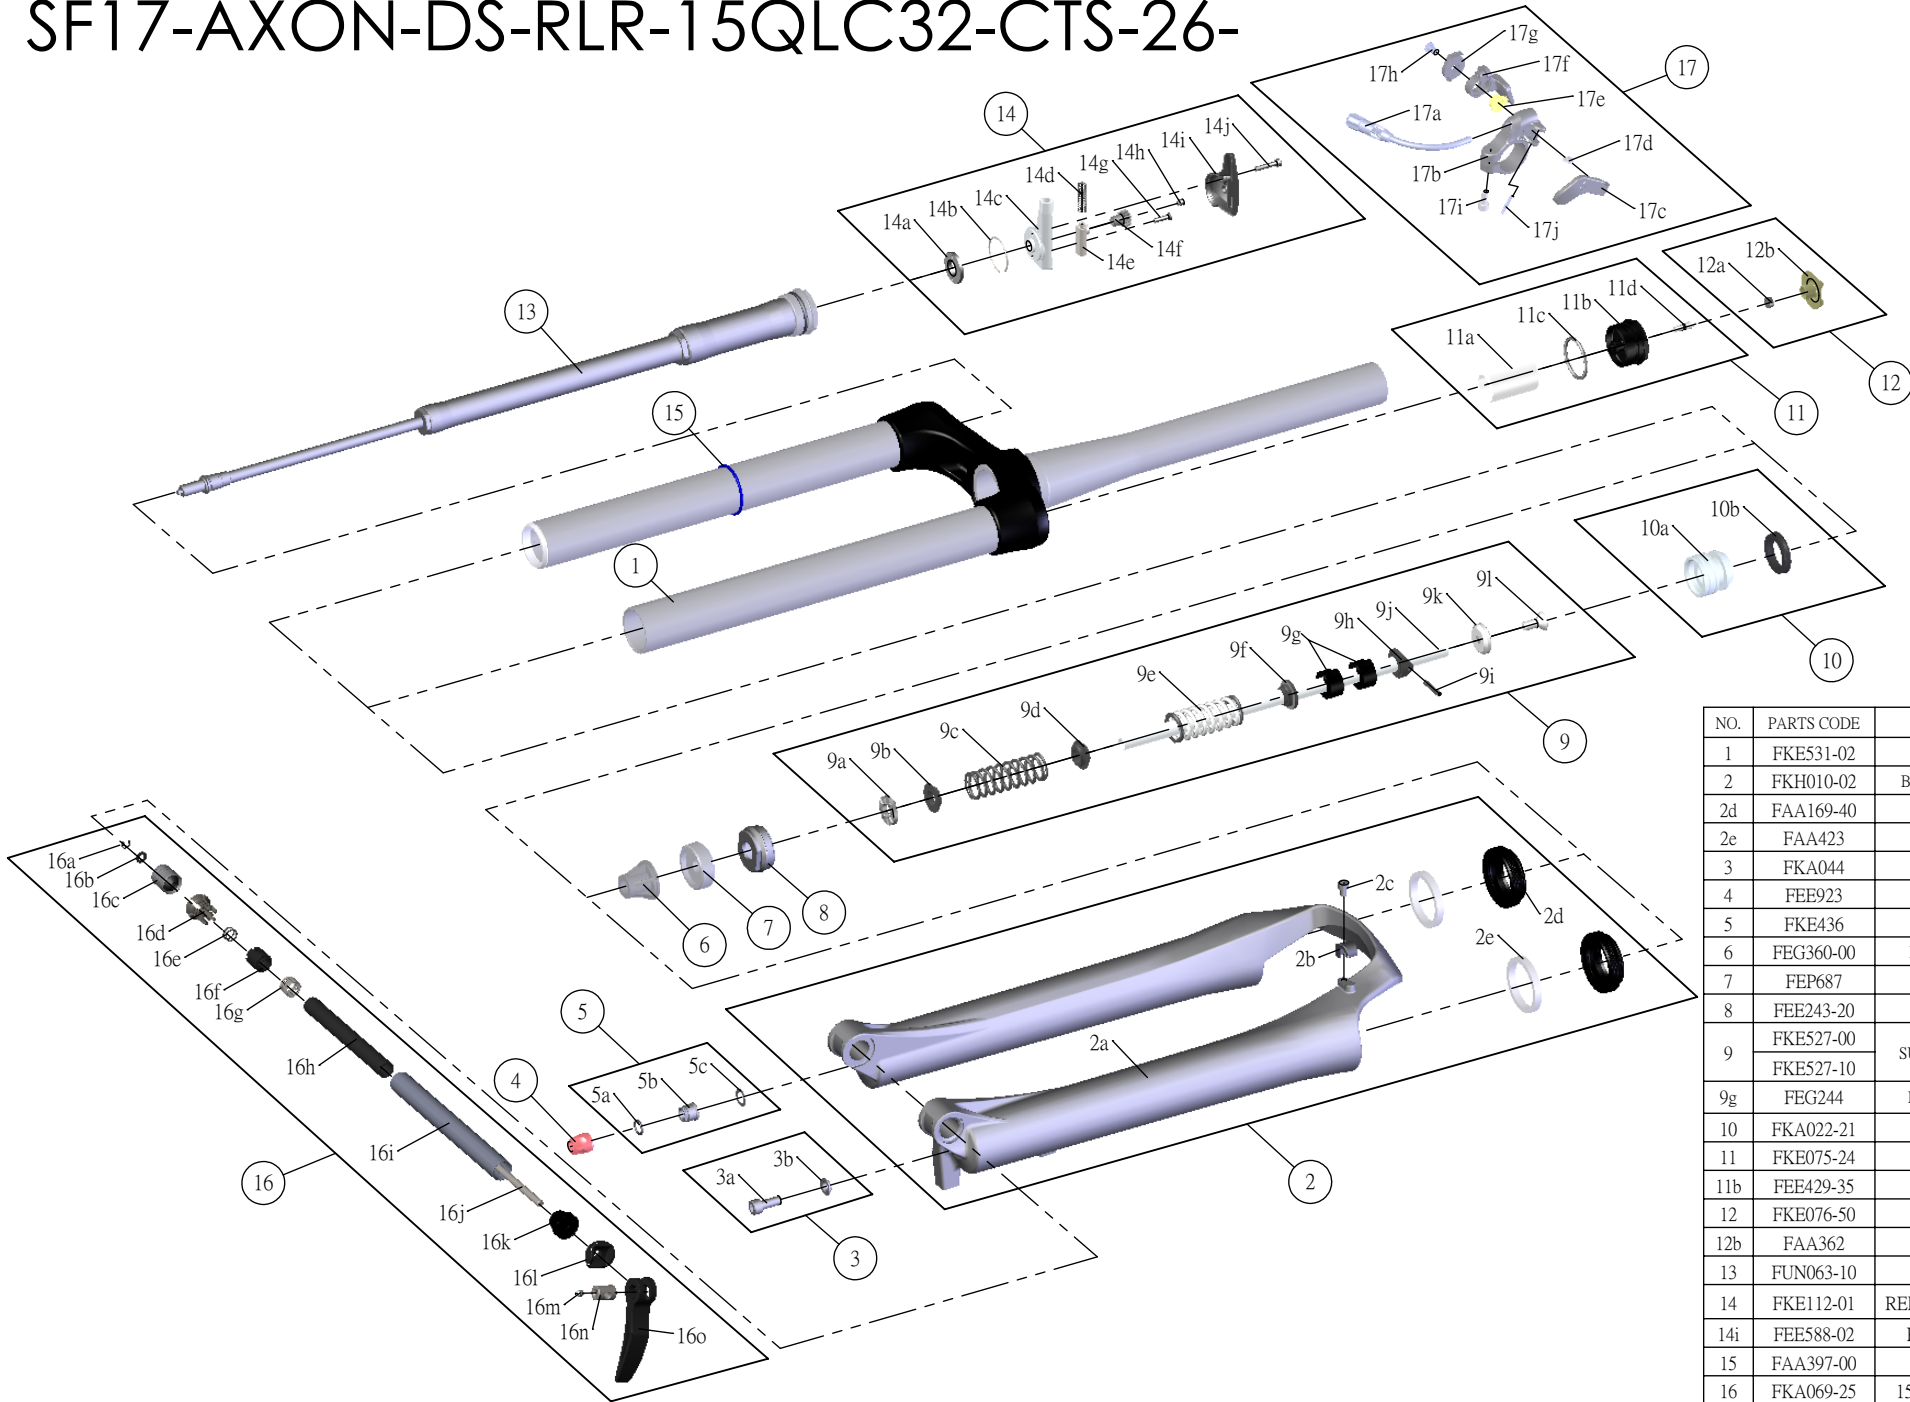

# SR SUNTOUR

## SF17-AXON-DS-RLR-15QLC32-CTS-26-

Date	2016.02.01	Version	1
Amended			

NO.	PARTS CODE	PARTS NAME	120	100	QT
1	FKE531-02	UPPER ASSY	*	*	1
2	FKH010-02	BOTTOM CASE ASSY	*	*	1
2d	FAA169-40	DUST SEAL	*	*	2
2e	FAA423	OIL WIPER 32	*	*	2
3	FKA044	FIXING BOLT SET	*	*	1
4	FEE923	REBOUND KNOB	*	*	1
5	FKE436	FIXING NUT SET	*	*	1
6	FEG360-00	BOTTOM STOPPER	*	*	1
7	FEP687	BOTTOM BUMPER	*	*	1
8	FEE243-20	FORK NOSE	*	*	1
9	FKE527-00	SUPPORT TUBE ASSY	*		1
	FKE527-10			*	1
9g	FEG244	REBOUND SPACER		*	2
10	FKA022-24	PISTON UNIT	*	*	1
11	FKE075-21	AIR CAP ASSY	*	*	1
11b	FEE429-35	AIR CAP	*	*	1
12	FKE076-50	VALVE CAP ASSY	*	*	1
12b	FAA362	VALVE CAP	*	*	1
13	FUN063-10	RLR UNIT	*	*	1
14	FKE112-01	REMOTE LOCK ASSY	*	*	1
14i	FEE588-02	REMOTE COVER	*	*	1
15	FAA397-00	O RING	*	*	1
16	FKA069-25	15QLC32 AXLE SET	*	*	1
17	SL12SC-RLO	REMOTE LEVER ASSY	*	*	1