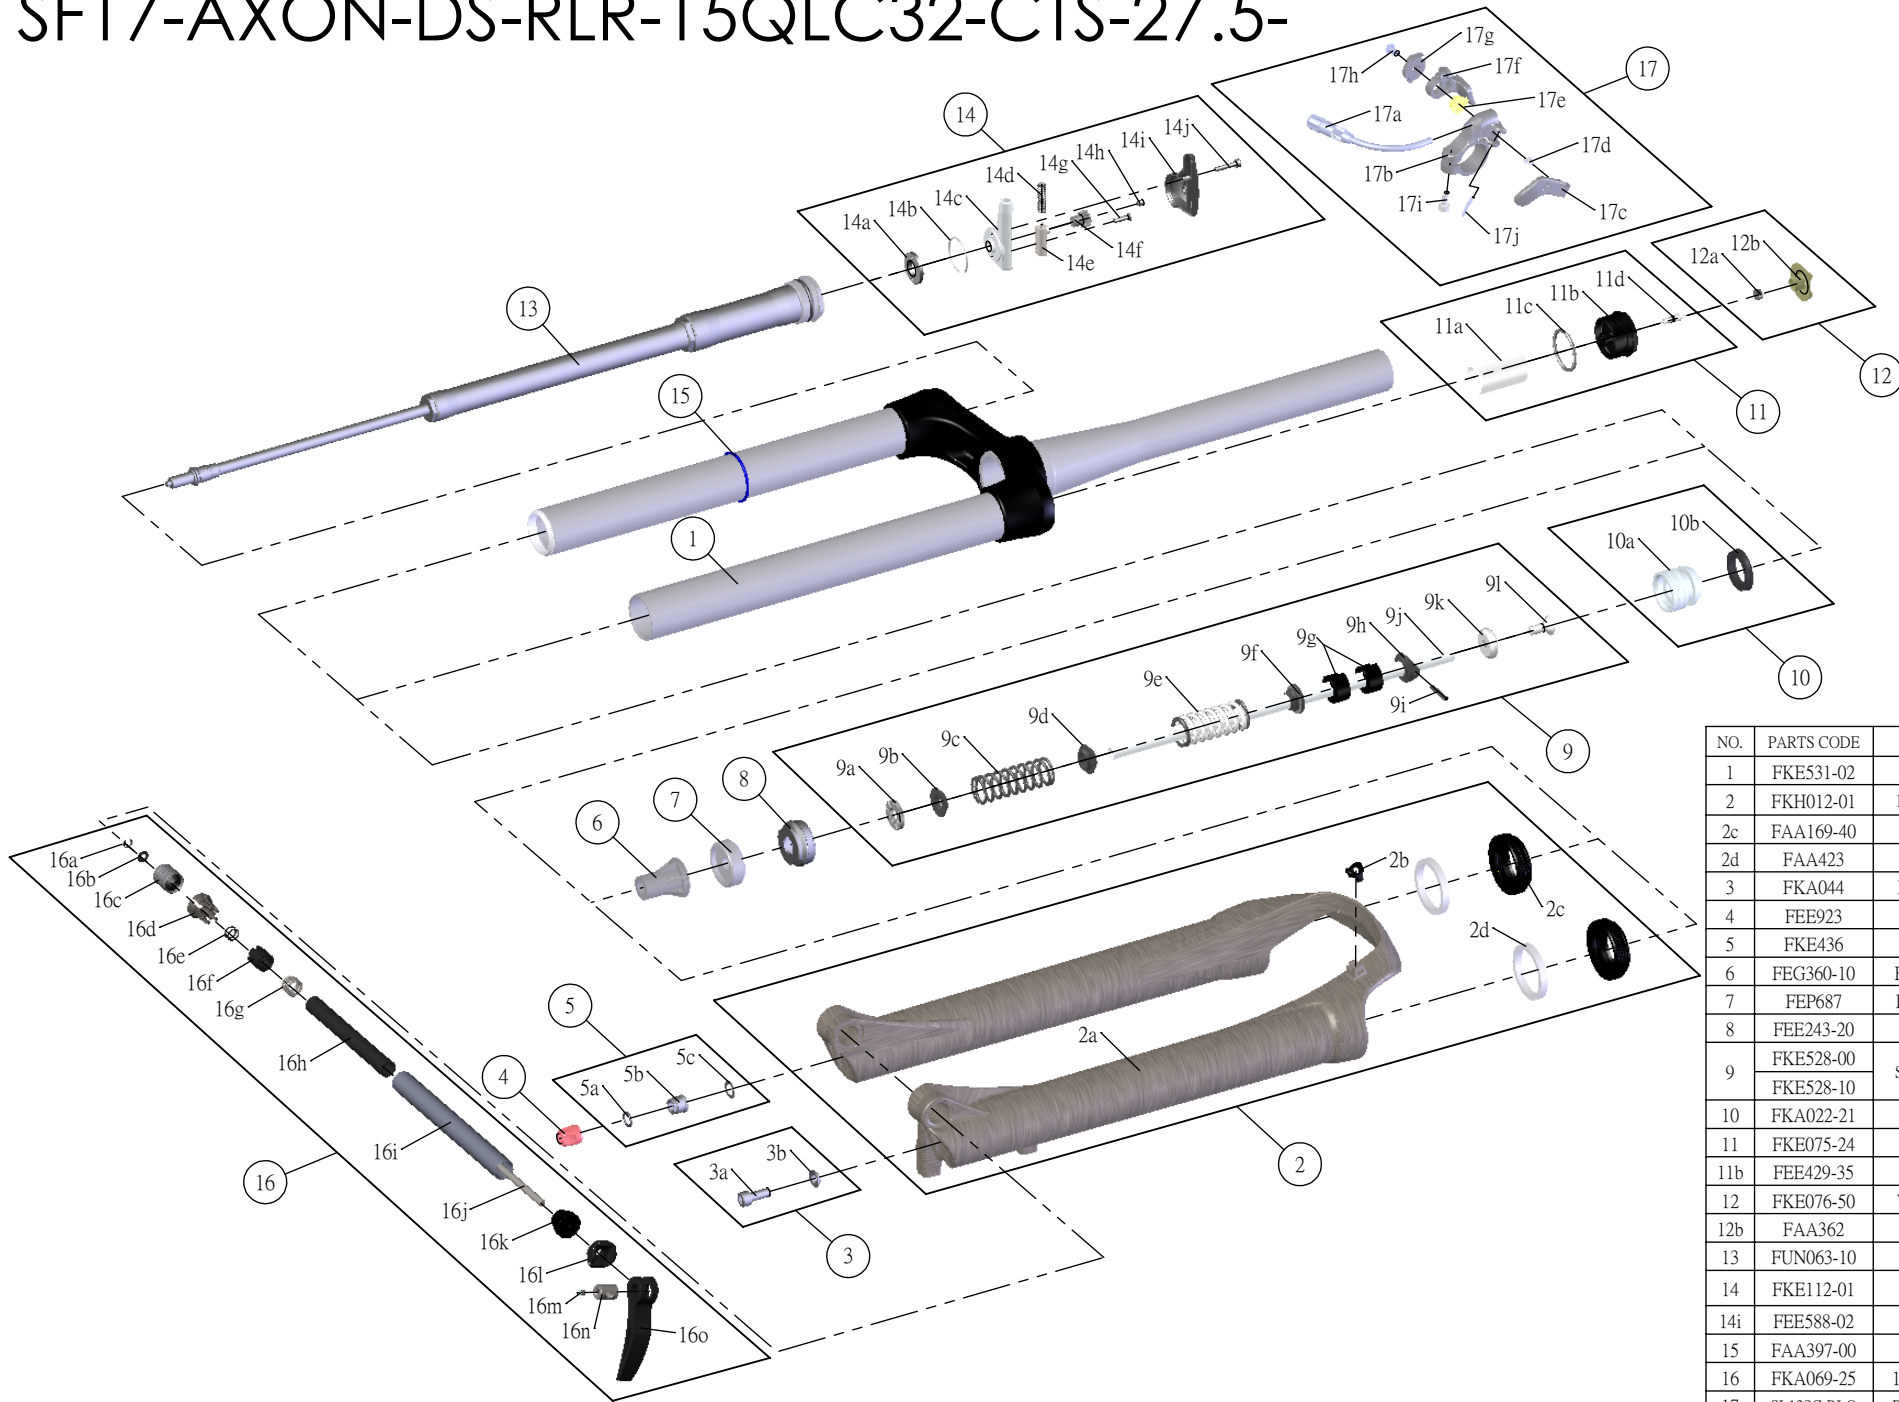

SR SUNTOUR

SF17-AXON-DS-RLR-15QLC32-CTS-27.5-

Date	2016.02.02	Version	1
Amended			

NO.	PARTS CODE	PARTS NAME	120	100	QT
1	FKE531-02	UPPER ASSY	*	*	1
2	FKH012-01	BOTTOM CASE ASSY	*	*	1
2c	FAA169-40	DUST SEAL	*	*	2
2d	FAA423	OIL WIPER 32	*	*	2
3	FKA044	FIXING BOLT SET	*	*	1
4	FEE923	REBOUND KNOB	*	*	1
5	FKE436	FIXING NUT SET	*	*	1
6	FEF360-10	BOTTOM STOPPER	*	*	1
7	FEF687	BOTTOM BUMPER	*	*	1
8	FEE243-20	FORK NOSE	*	*	1
9	FKE528-00	SUPPORT TUBE ASSY	*		1
	FKE528-10			*	1
10	FKA022-21	PISTON UNIT	*	*	1
11	FKE075-24	AIR CAP ASSY	*	*	1
11b	FEE429-35	AIR CAP	*	*	1
12	FKE076-50	VALVE CAP ASSY	*	*	1
12b	FAA362	VALVE CAP	*	*	1
13	FUN063-10	RLR UNIT	*	*	1
14	FKE112-01	REMOTE LOCK ASSY	*	*	1
14i	FEE588-02	REMOTE COVER	*	*	1
15	FAA397-00	O RING	*	*	1
16	FKA069-25	15QLC32 AXLE SET	*	*	1
17	SL12SC-RLO	REMOTE LEVER ASSY	*	*	1