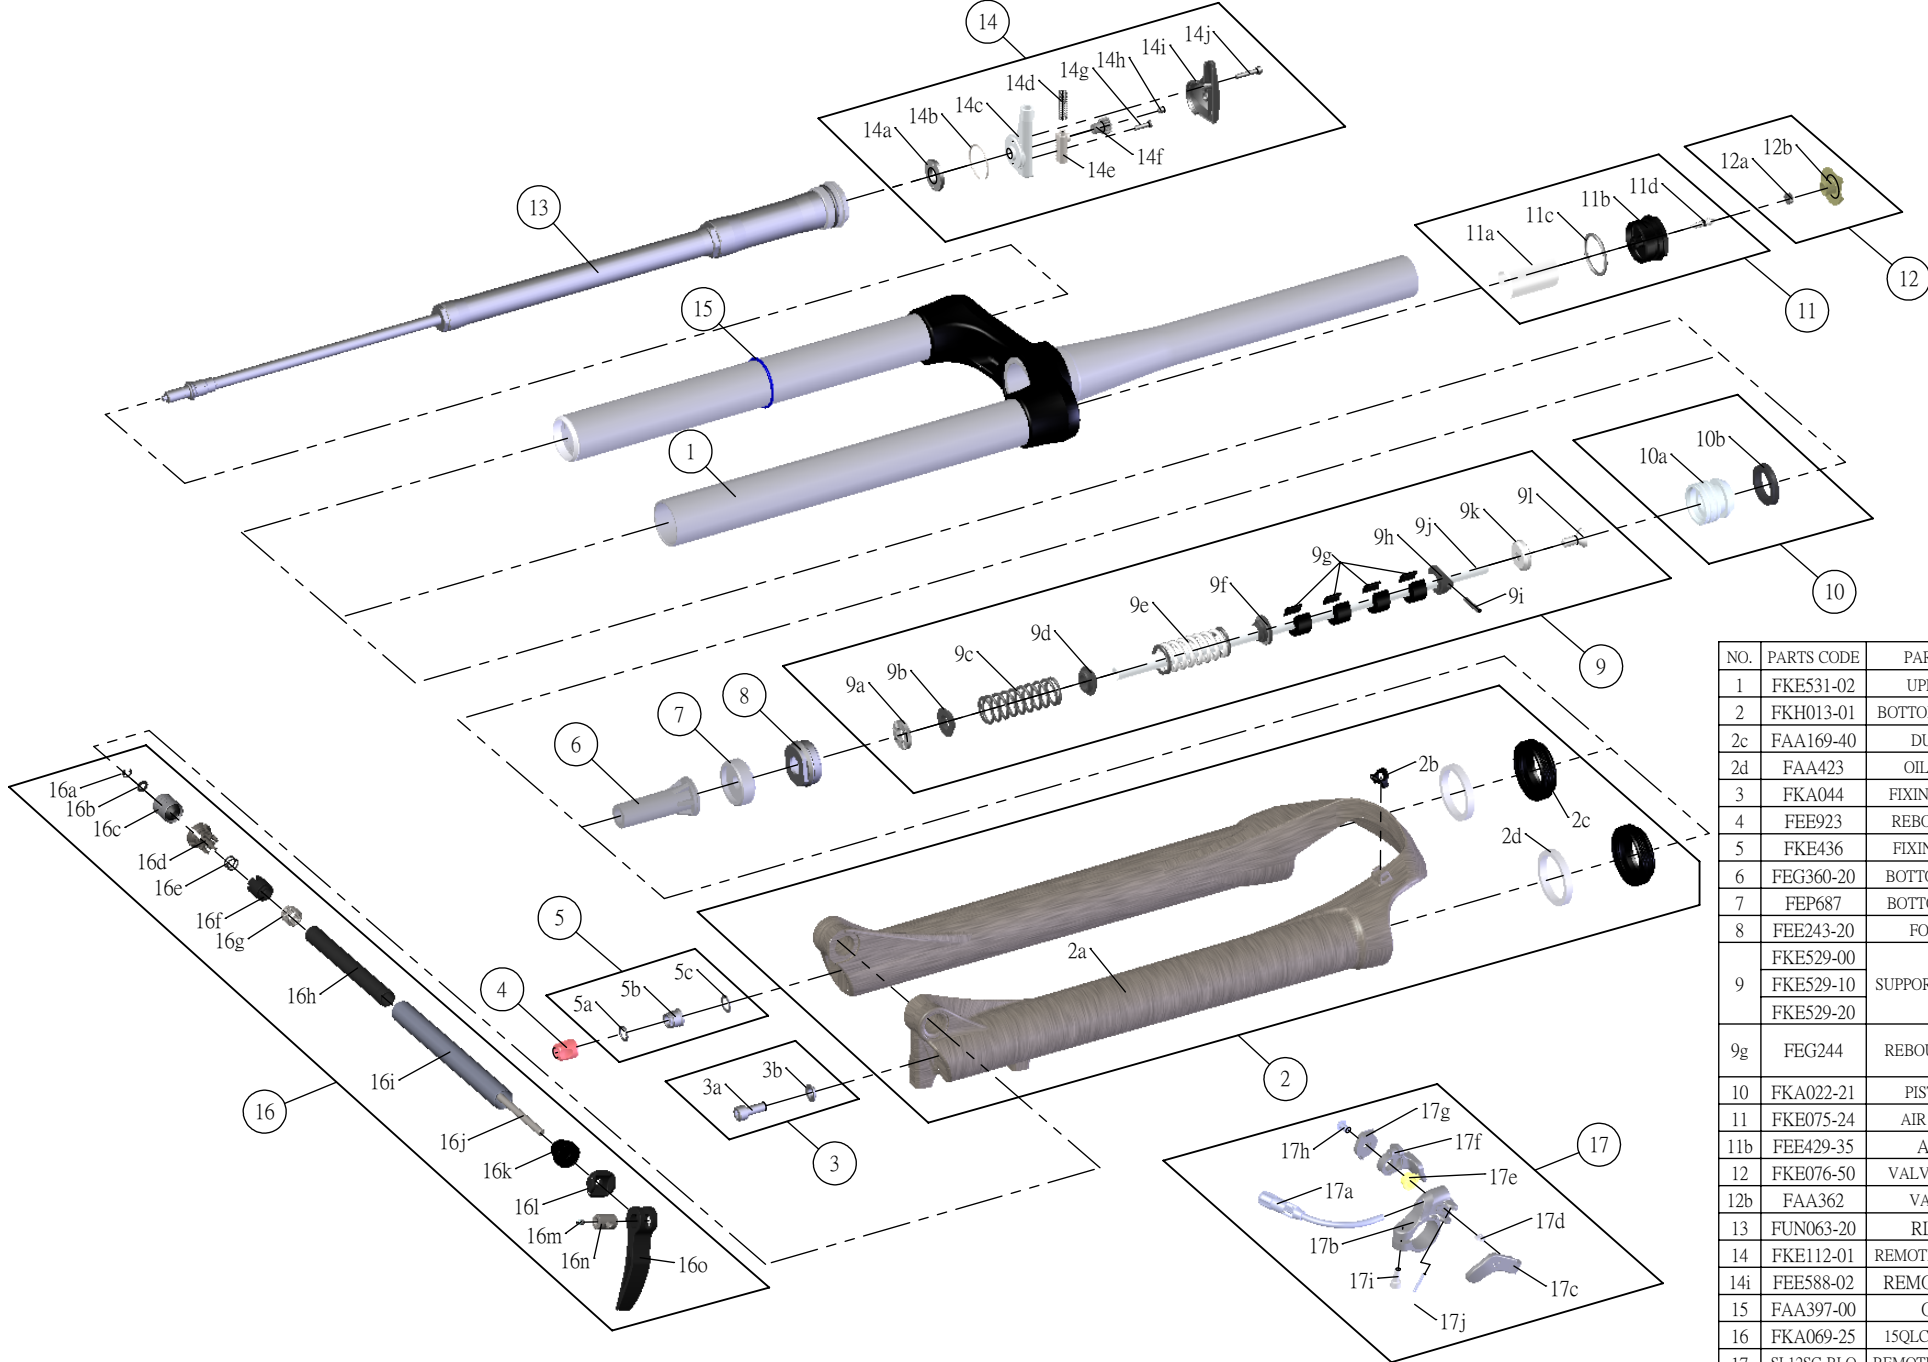

# SR SUNTOUR

## SF17-AXON-DS-RLR-15QLC32-CTS-29-

Date	2016.02.03	Version	1
Amended			

NO.	PARTS CODE	PARTS NAME	120	100	80	QT
1	FKE531-02	UPPER ASSY	*	*	*	1
2	FKH013-01	BOTTOM CASE ASSY	*	*	*	1
2c	FAA169-40	DUST SEAL	*	*	*	2
2d	FAA423	OIL WIPER 32	*	*	*	2
3	FKA044	FIXING BOLT SET	*	*	*	1
4	FEE923	REBOUND KNOB	*	*	*	1
5	FKE436	FIXING NUT SET	*	*	*	1
6	FEG360-20	BOTTOM STOPPER	*	*	*	1
7	FEP687	BOTTOM BUMPER	*	*	*	1
8	FEE243-20	FORK NOSE	*	*	*	1
9	FKE529-00	SUPPORT TUBE ASSY	*			1
	FKE529-10			*		1
	FKE529-20				*	1
9g	FEG244	REBOUND SPACER		*		2
					*	4
10	FKA022-21	PISTON UNIT	*	*	*	1
11	FKE075-24	AIR CAP ASSY	*	*	*	1
11b	FEE429-35	AIR CAP	*	*	*	1
12	FKE076-50	VALVE CAP ASSY	*	*	*	1
12b	FAA362	VALVE CAP	*	*	*	1
13	FUN063-20	RLR UNIT	*	*	*	1
14	FKE112-01	REMOTE LOCK ASSY	*	*	*	1
14i	FEE588-02	REMOTE COVER	*	*	*	1
15	FAA397-00	O RING	*	*	*	1
16	FKA069-25	15QLC32 AXLE SET	*	*	*	1
17	SL12SC-RLO	REMOTE LEVER ASSY	*	*	*	1