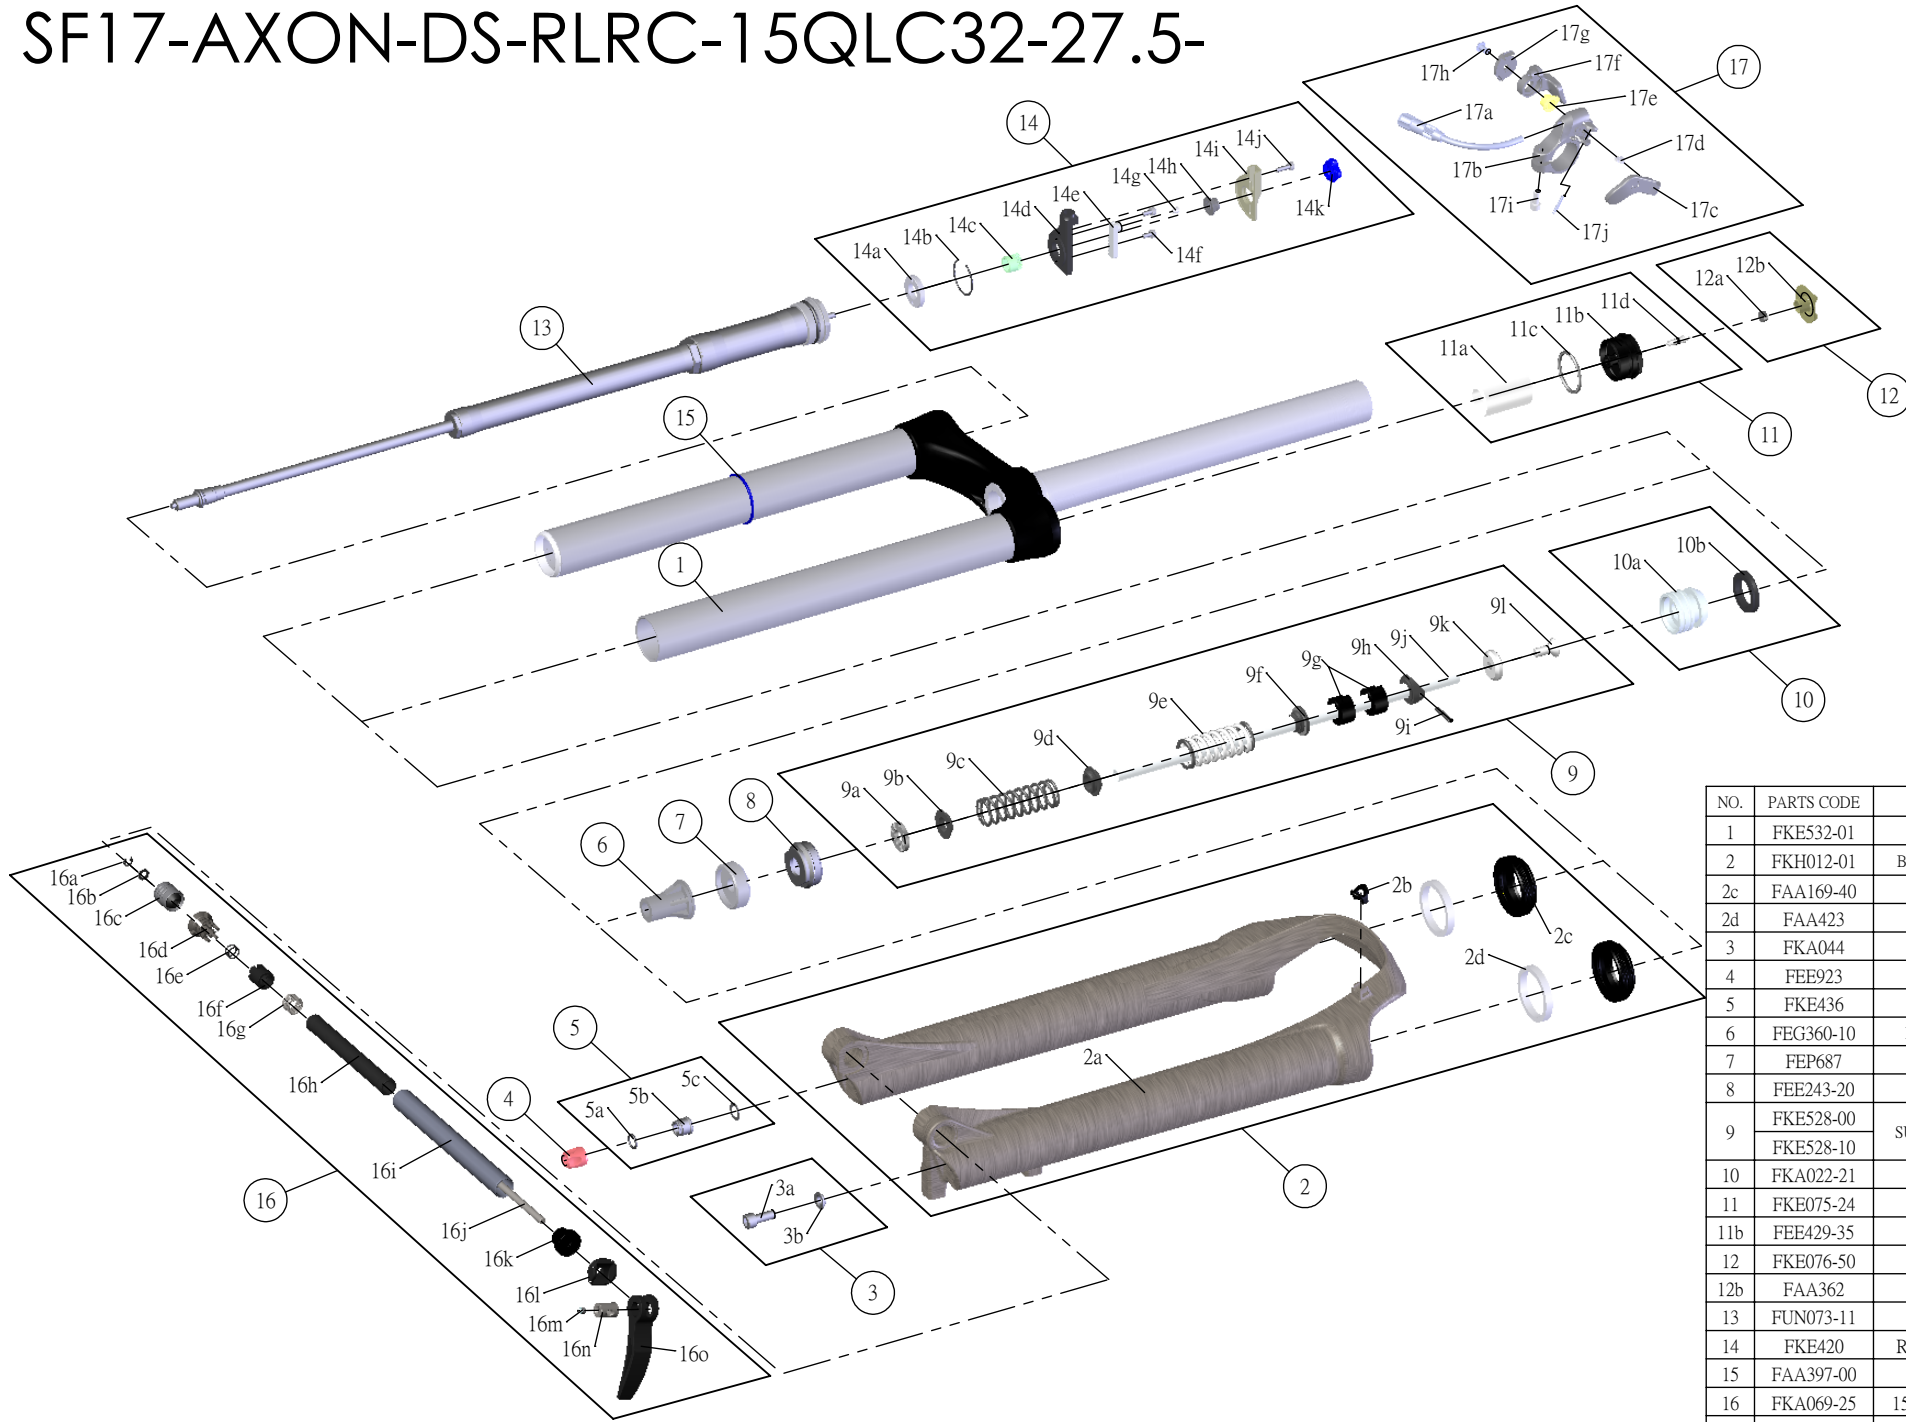

SR SUNTOUR

SF17-AXON-DS-RLRC-15QLC32-27.5-

Date	2016.02.02	Version	1
Amended			

NO.	PARTS CODE	PARTS NAME	120	100	QT
1	FKE532-01	UPPER ASSY	*	*	1
2	FKH012-01	BOTTOM CASE ASSY	*	*	1
2c	FAA169-40	DUST SEAL	*	*	2
2d	FAA423	OIL WIPER 32	*	*	2
3	FKA044	FIXING BOLT SET	*	*	1
4	FEE923	REBOUND KNOB	*	*	1
5	FKE436	FIXING NUT SET	*	*	1
6	FEG360-10	BOTTOM STOPPER	*	*	1
7	FEP687	BOTTOM BUMPER	*	*	1
8	FEE243-20	FORK NOSE	*	*	1
9	FKE528-00	SUPPORT TUBE ASSY	*		1
	FKE528-10			*	1
10	FKA022-21	PISTON UNIT	*	*	1
11	FKE075-24	AIR CAP ASSY	*	*	1
11b	FEE429-35	AIR CAP	*	*	1
12	FKE076-50	VALVE CAP ASSY	*	*	1
12b	FAA362	VALVE CAP	*	*	1
13	FUN073-11	RLRC UNIT	*	*	1
14	FKE420	RL REMOTE ASSY	*	*	1
15	FAA397-00	O RING	*	*	1
16	FKA069-25	15QLC32 AXLE SET	*	*	1
17	SL12SC-RLO	REMOTE LEVER ASSY	*	*	1