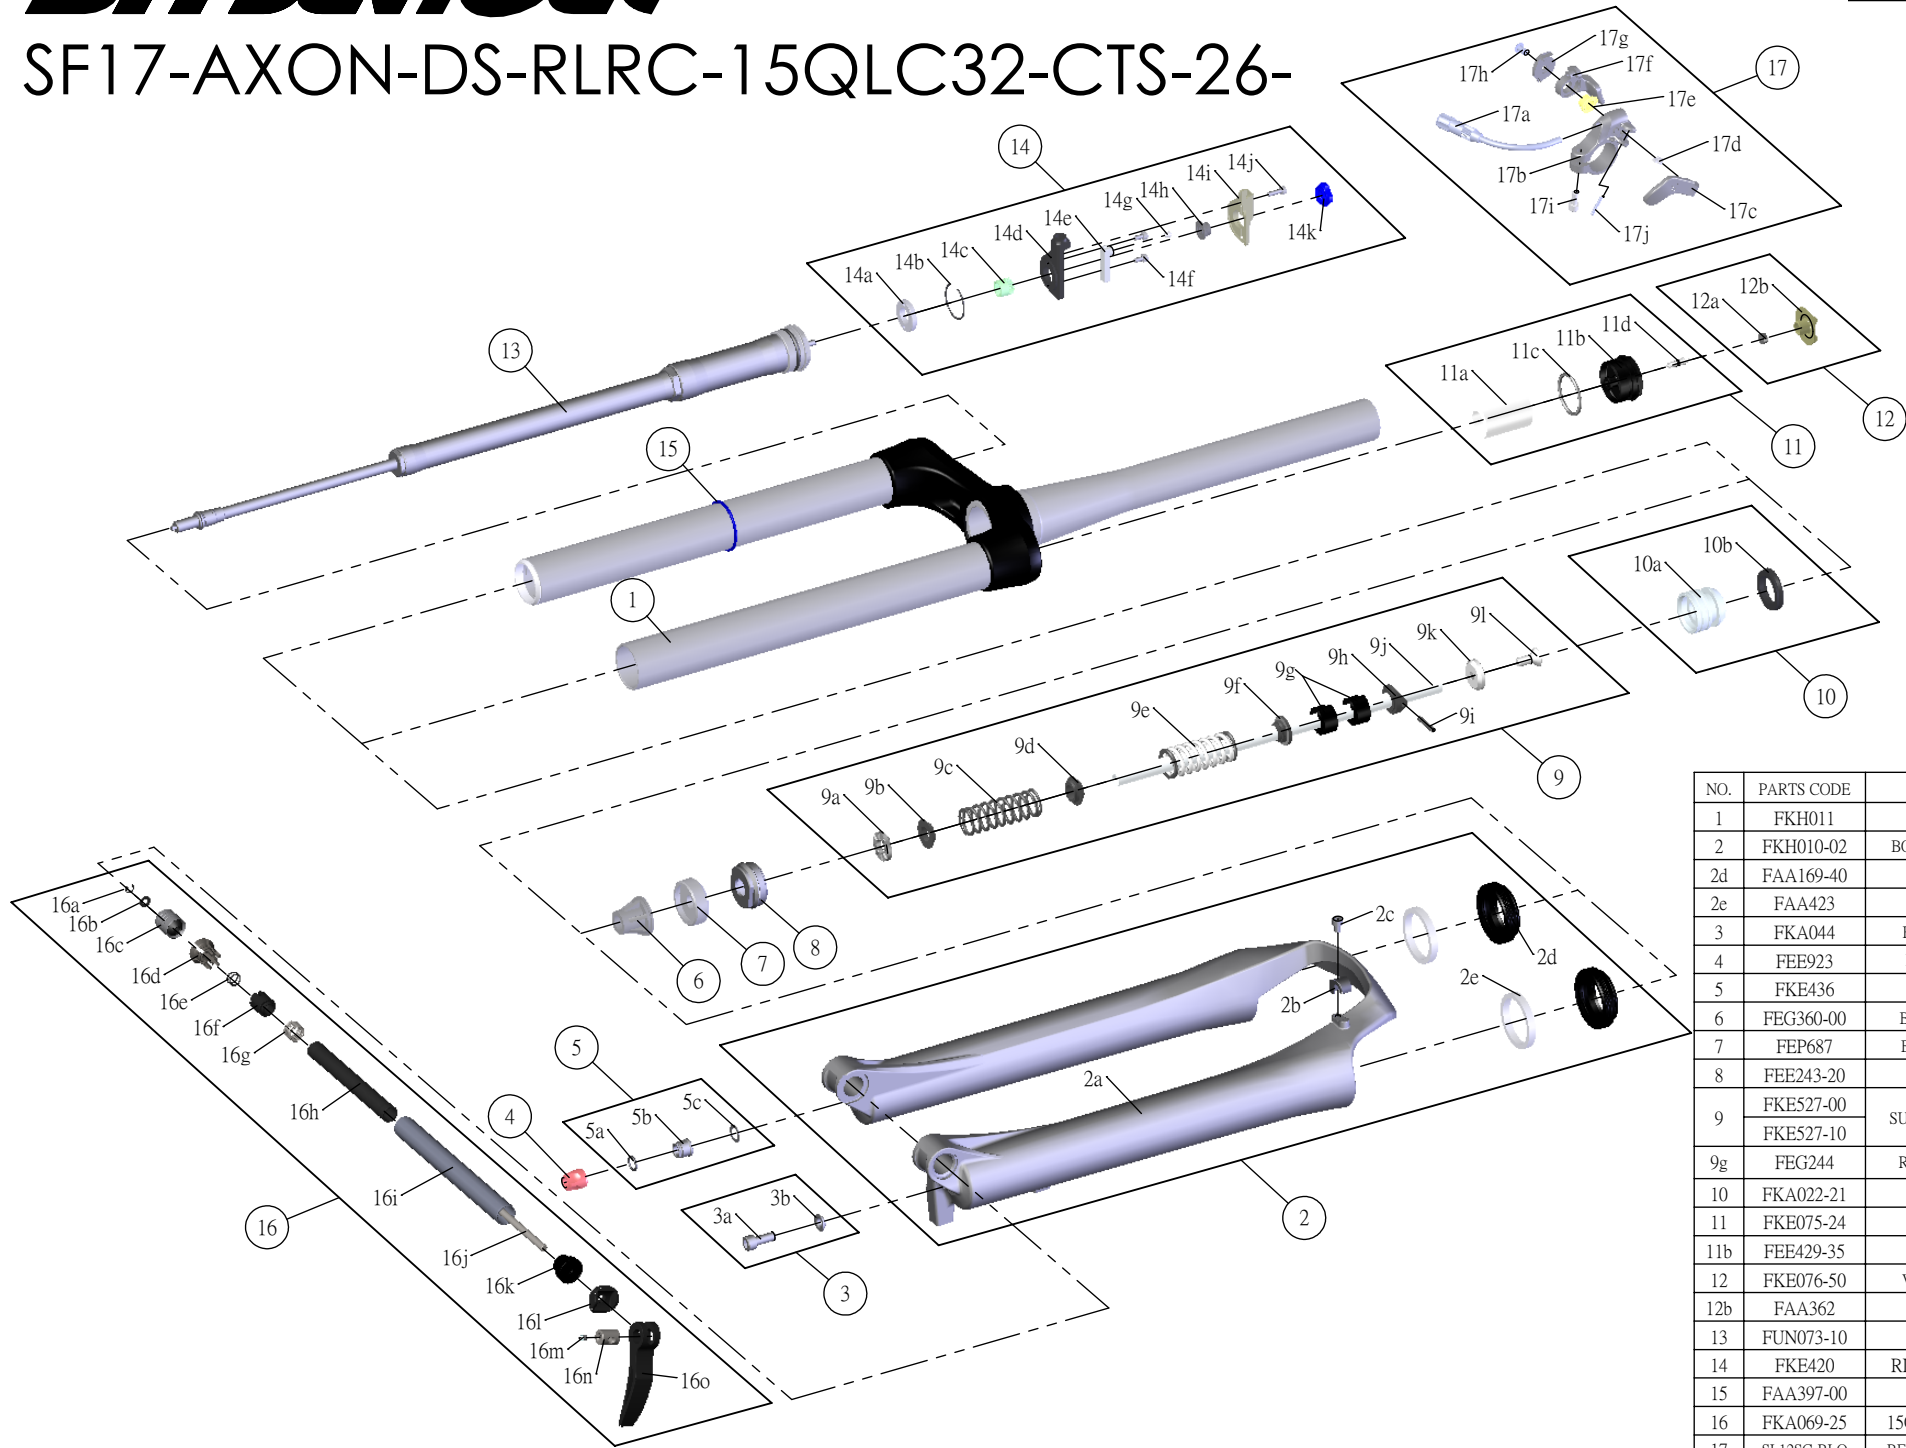

SUNTOUR

SF17-AXON-DS-RLRC-15QLC32-CTS-26-

Date	2016.02.01	Version	1
Amended			

NO.	PARTS CODE	PARTS NAME	120	100	QT
1	FKH011	UPPER ASSY	*	*	1
2	FKH010-02	BOTTOM CASE ASSY	*	*	1
2d	FAA169-40	DUST SEAL	*	*	2
2e	FAA423	OIL WIPER 32	*	*	2
3	FKA044	FIXING BOLT SET	*	*	1
4	FEE923	REBOUND KNOB	*	*	1
5	FKE436	FIXING NUT SET	*	*	1
6	FEF360-00	BOTTOM STOPPER	*	*	1
7	FEP687	BOTTOM BUMPER	*	*	1
8	FEE243-20	FORK NOSE	*	*	1
9	FKE527-00	SUPPORT TUBE ASSY	*		1
	FKE527-10			*	1
9g	FEF244	REBOUND SPACER	*	*	2
10	FKA022-21	PISTON UNIT	*	*	1
11	FKE075-24	AIR CAP ASSY	*	*	1
11b	FEE429-35	AIR CAP	*	*	1
12	FKE076-50	VALVE CAP ASSY	*	*	1
12b	FAA362	VALVE CAP	*	*	1
13	FUN073-10	RL-RC UNIT	*	*	1
14	FKE420	RL REMOTE ASSY	*	*	1
15	FAA397-00	O RING	*	*	1
16	FKA069-25	15QLC32 AXLE SET	*	*	1
17	SL12SC-RLO	REMOTE LEVER ASSY	*	*	1