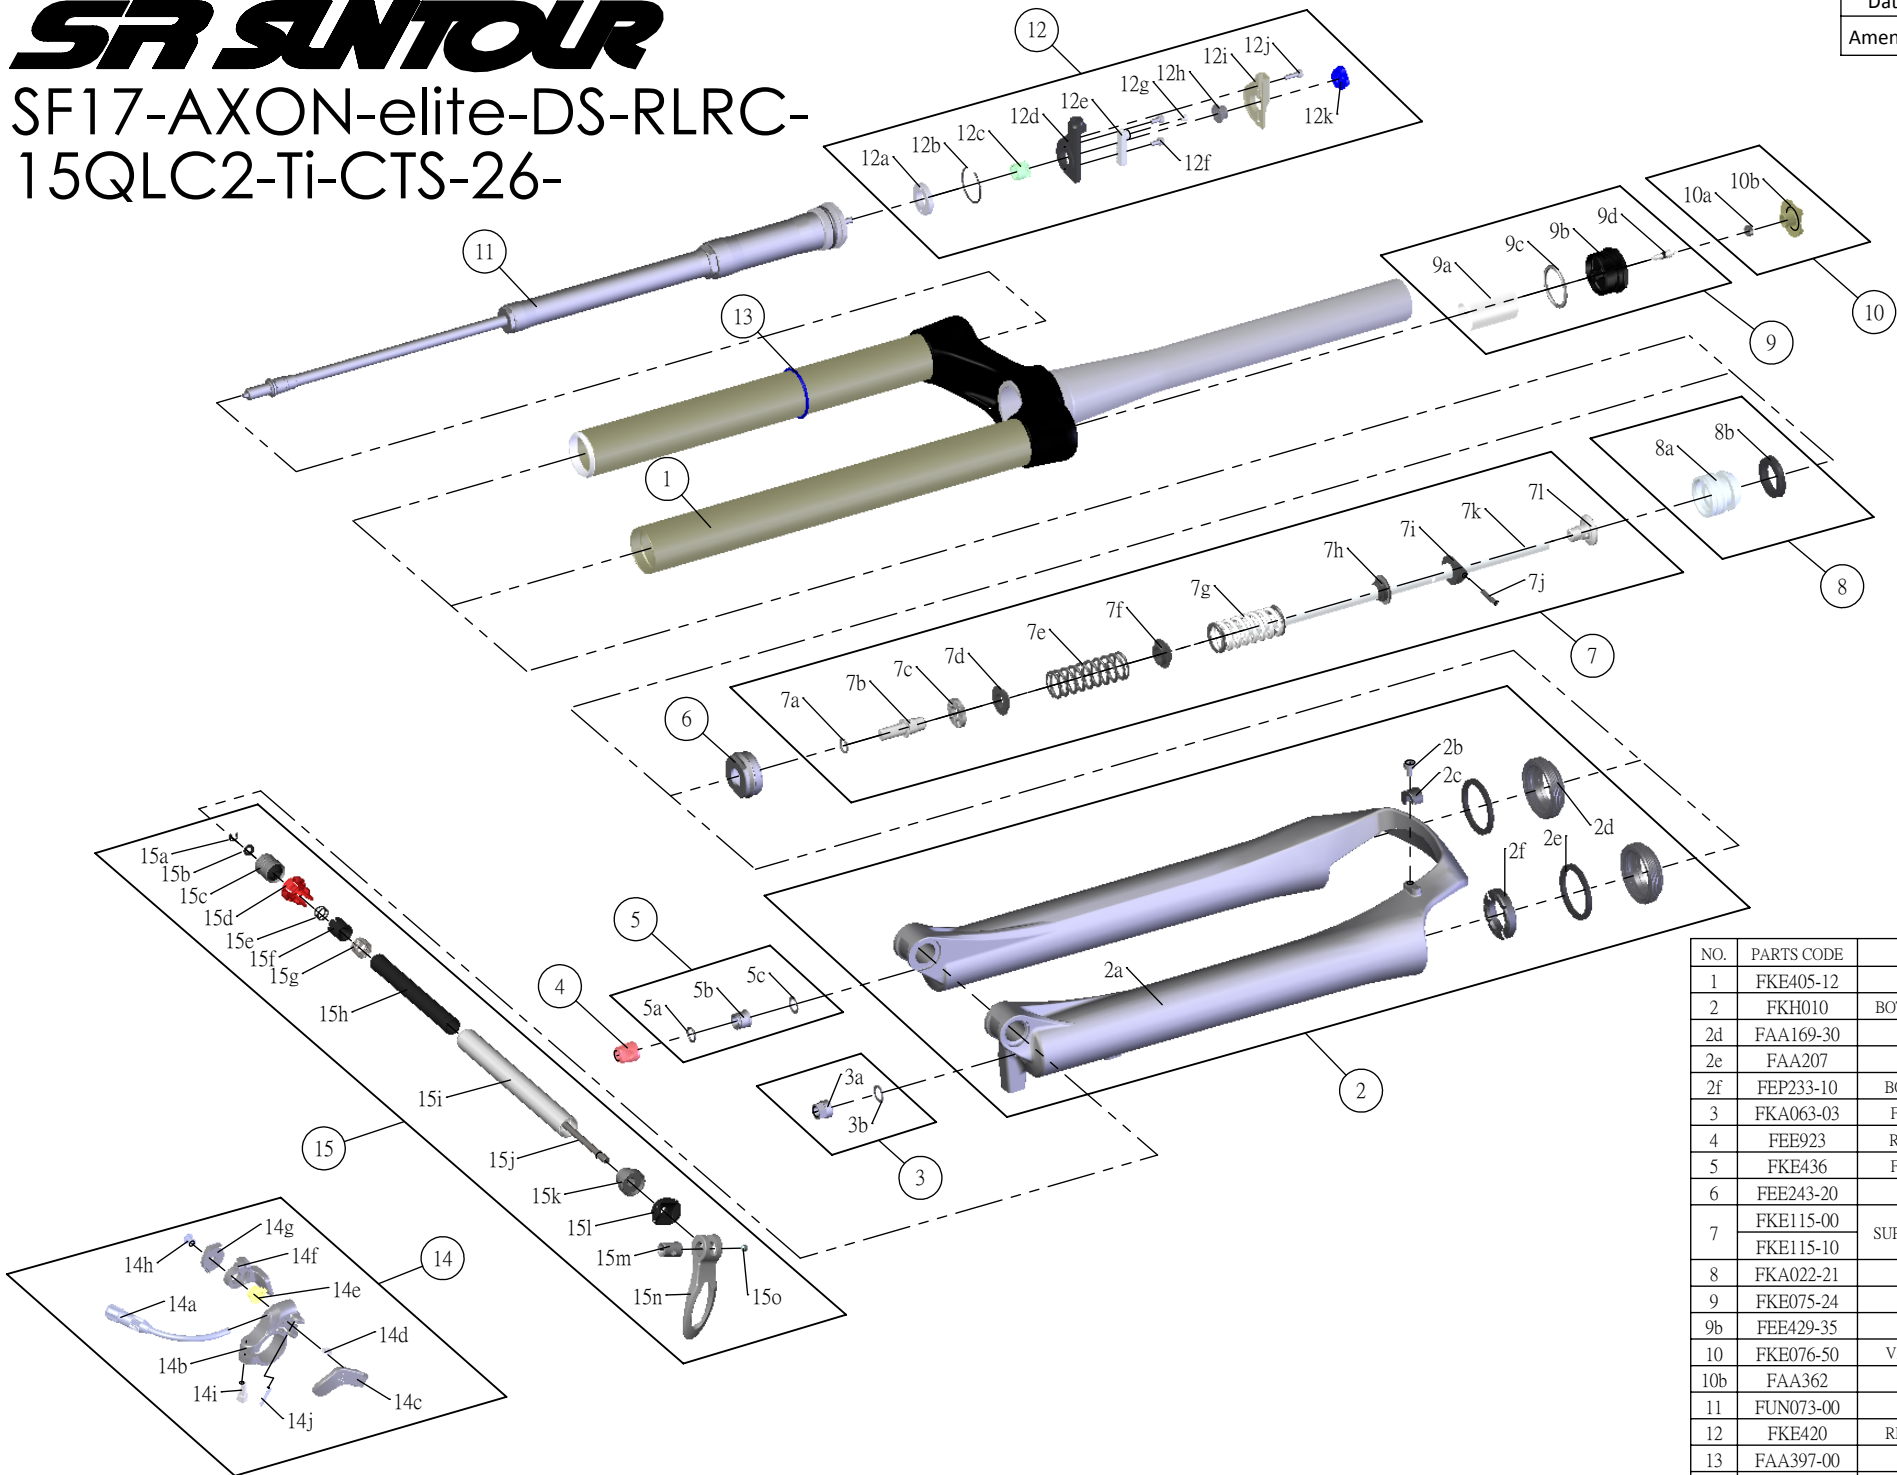

SR SUNTOUR

SF17-AXON-elite-DS-RLRC- 15QLC2-Ti-CTS-26-

Date	2016.02.01	Version	1
Amended			

NO.	PARTS CODE	PARTS NAME	100	80	QT
1	FKE405-12	UPPER ASSY	*	*	1
2	FKH010	BOTTOM CASE ASSY	*	*	1
2d	FAA169-30	DUST SEAL	*	*	2
2e	FAA207	OIL WIPER 32	*	*	2
2f	FEP233-10	BOTTOM BUMPER	*	*	1
3	FKA063-03	FIXING NUT SET	*	*	1
4	FEE923	REBOUND KNOB	*	*	1
5	FKE436	FIXING NUT SET	*	*	1
6	FEE243-20	FORK NOSE	*	*	1
7	FKE115-00	SUPPORT TUBE ASSY	*	*	1
	FKE115-10		*	*	1
8	FKA022-21	PISTON UNIT	*	*	1
9	FKE075-24	AIR CAP ASSY	*	*	1
9b	FEE429-35	AIR CAP	*	*	1
10	FKE076-50	VALVE CAP ASSY	*	*	1
10b	FAA362	VALVE CAP	*	*	1
11	FUN073-00	RL-RC UNIT	*	*	1
12	FKE420	RL REMOTE ASSY	*	*	1
13	FAA397-00	O RING	*	*	1
14	SL12SC-RLO	REMOTE LEVER ASSY	*	*	1
15	FKA069-15	15QLC2 Ti AXLE SET	*	*	1