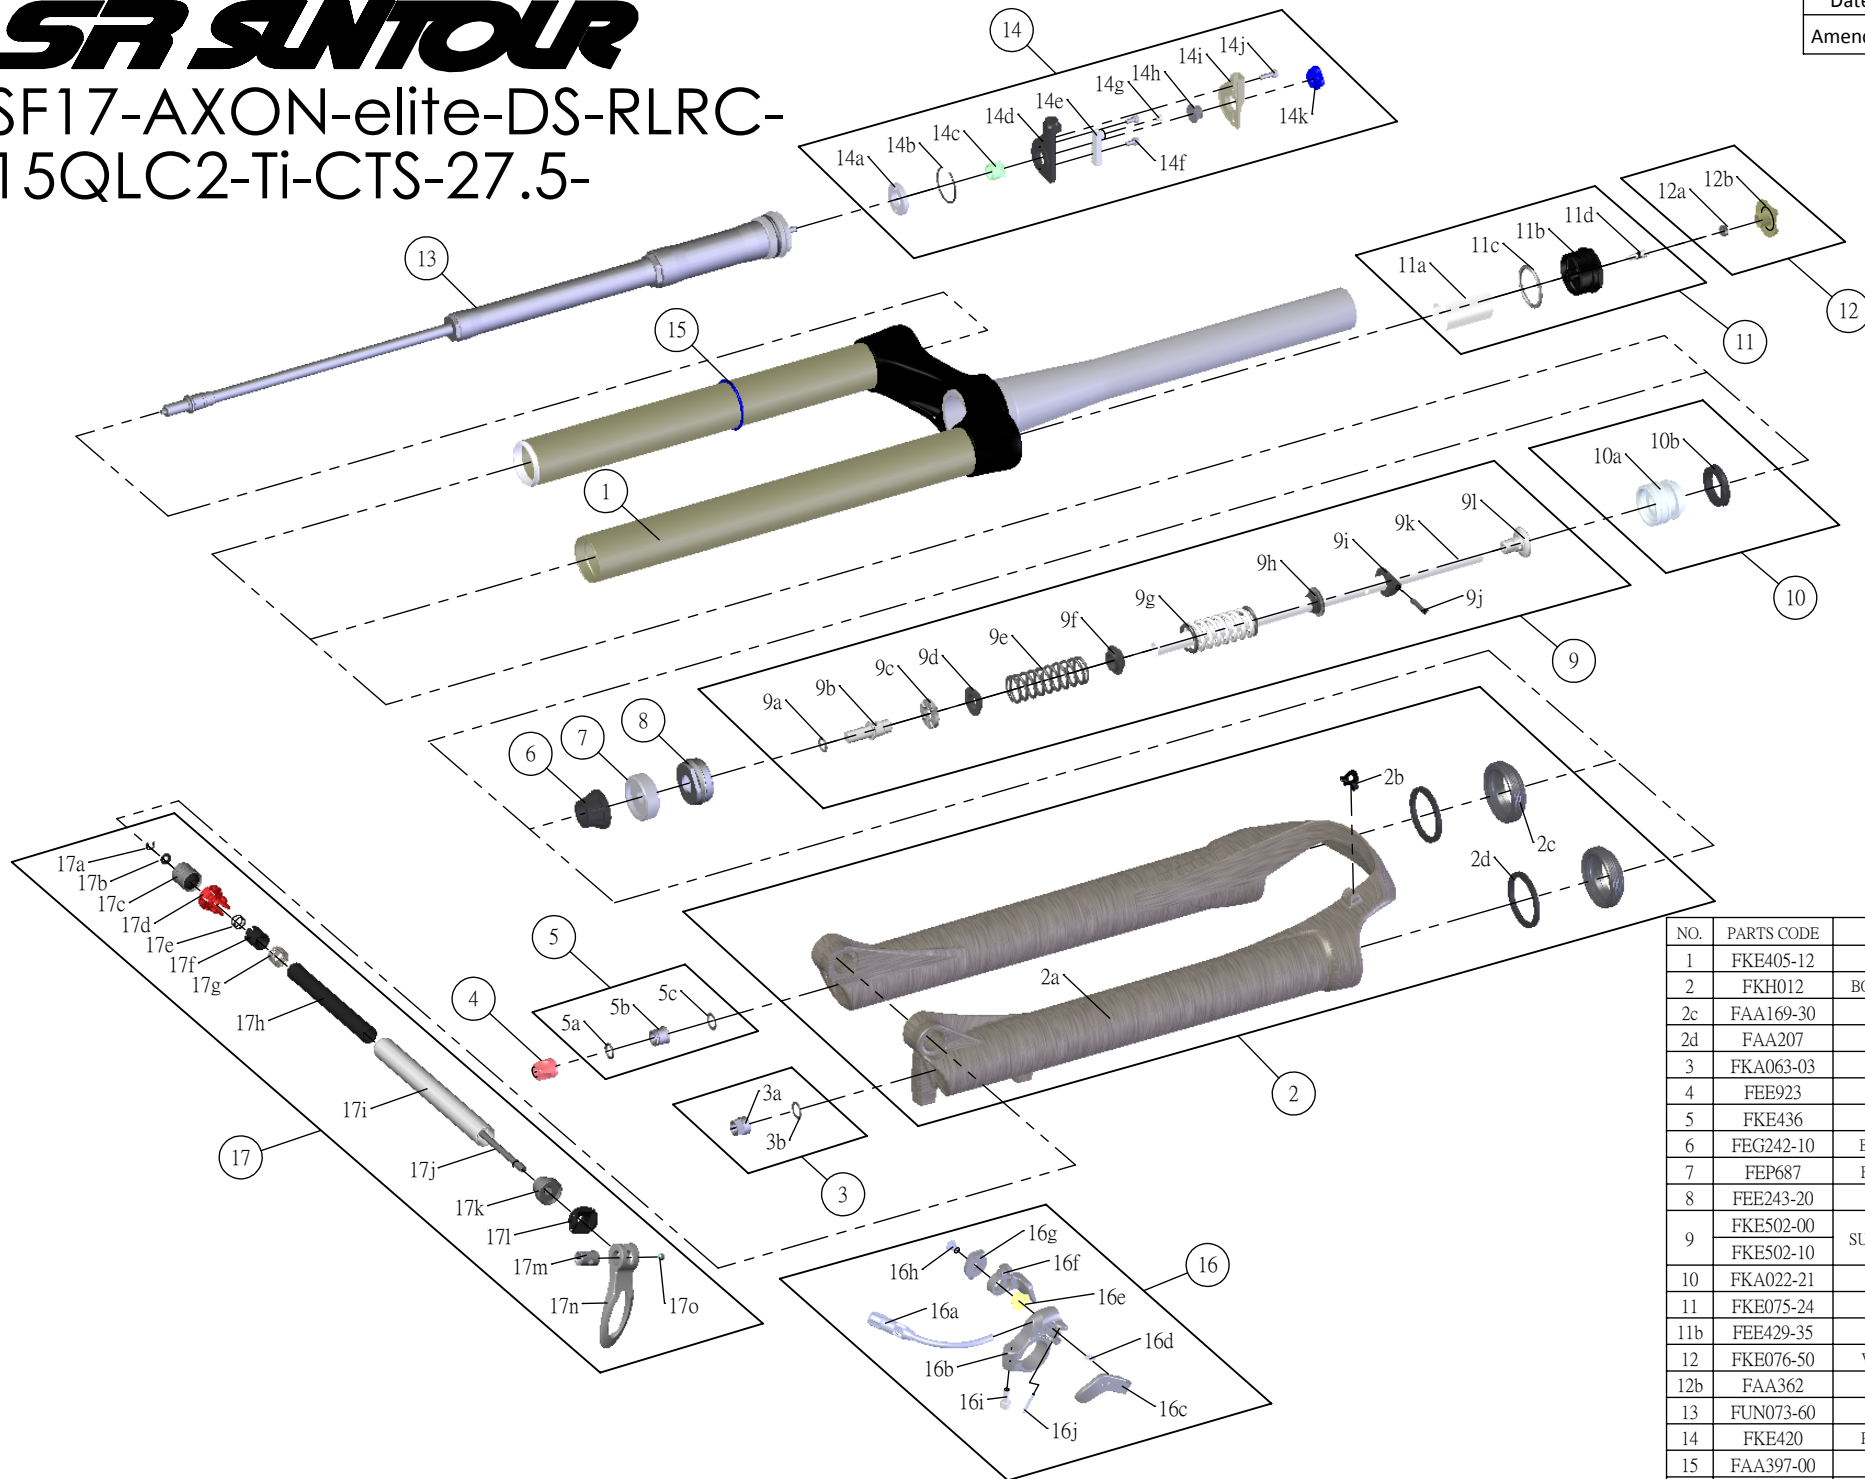

SF SUNTOUR

SF17-AXON-elite-DS-RLRC-
15QLC2-Ti-CTS-27.5-

Date	2016.02.02	Version	1
Amended			

NO.	PARTS CODE	PARTS NAME	100	80	QT
1	FKE405-12	UPPER ASSY	*	*	1
2	FKH012	BOTTOM CASE ASSY	*	*	1
2c	FAA169-30	DUST SEAL	*	*	2
2d	FAA207	OIL WIPER 32	*	*	2
3	FKA063-03	FIXING NUT SET	*	*	1
4	FEE923	REBOUND KNOB	*	*	1
5	FKE436	FIXING NUT SET	*	*	1
6	FEG242-10	BOTTOM STOPPER	*	*	1
7	FEP687	BOTTOM BUMPER	*	*	1
8	FEE243-20	FORK NOSE	*	*	1
9	FKE502-00	SUPPORT TUBE ASSY	*		1
	FKE502-10			*	1
10	FKA022-21	PISTON UNIT	*	*	1
11	FKE075-24	AIR CAP ASSY	*	*	1
11b	FEE429-35	AIR CAP	*	*	1
12	FKE076-50	VALVE CAP ASSY	*	*	1
12b	FAA362	VALVE CAP	*	*	1
13	FUN073-60	RL-RC UNIT	*	*	1
14	FKE420	RL REMOTE ASSY	*	*	1
15	FAA397-00	O RING	*	*	1
16	SL12SC-RLO	REMOTE LEVER ASSY	*	*	1
17	FKA069-15	15QLC2 Ti AXLE SET	*	*	1