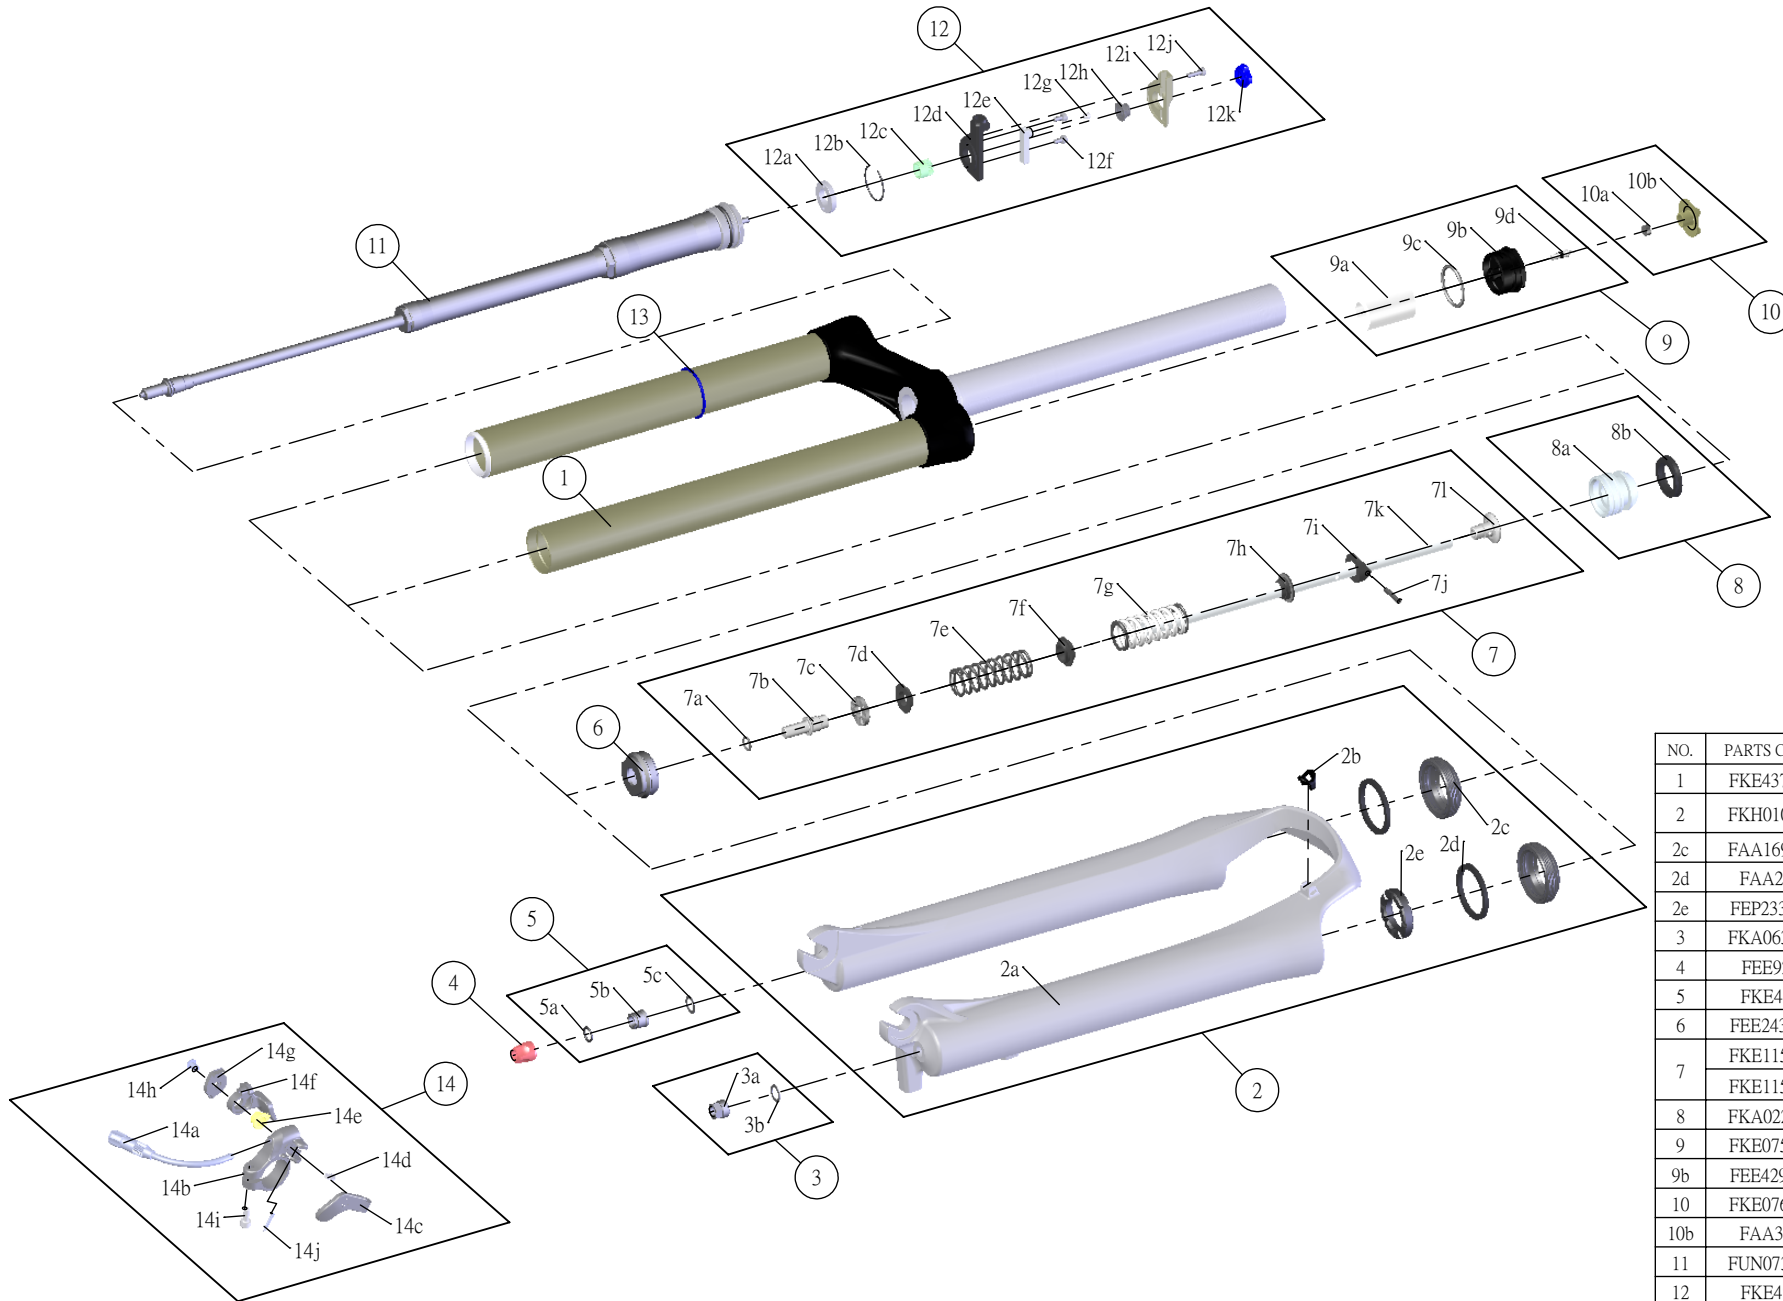

# SF SUNTOUR

## SF17-AXON-elite-DS-RLRC-26-

Date	2016.02.01	Version	1
Amended			

NO.	PARTS CODE	PARTS NAME	100	80	QT
1	FKE437-02	UPPER ASSY	*	*	1
2	FKH010-01	BOTTOM CASE ASSY	*	*	1
2c	FAA169-30	DUST SEAL	*	*	2
2d	FAA207	OIL WIPER 32	*	*	2
2e	FEP233-10	BOTTOM BUMPER	*	*	1
3	FKA063-03	FIXING NUT SET	*	*	1
4	FEE923	REBOUND KNOB	*	*	1
5	FKE436	FIXING NUT SET	*	*	1
6	FEE243-20	FORK NOSE	*	*	1
7	FKE115-00	SUPPORT TUBE ASSY	*		1
	FKE115-10			*	1
8	FKA022-21	PISTON UNIT	*	*	1
9	FKE075-24	AIR CAP ASSY	*	*	1
9b	FEE429-35	AIR CAP	*	*	1
10	FKE076-50	VALVE CAP ASSY	*	*	1
10b	FAA362	VALVE CAP	*	*	1
11	FUN073-00	RL-RC UNIT	*	*	1
12	FKE420	RL REMOTE ASSY	*	*	1
13	FAA397-00	O RING	*	*	1
14	SL12SC-RLO	REMOTE LEVER ASSY	*	*	1