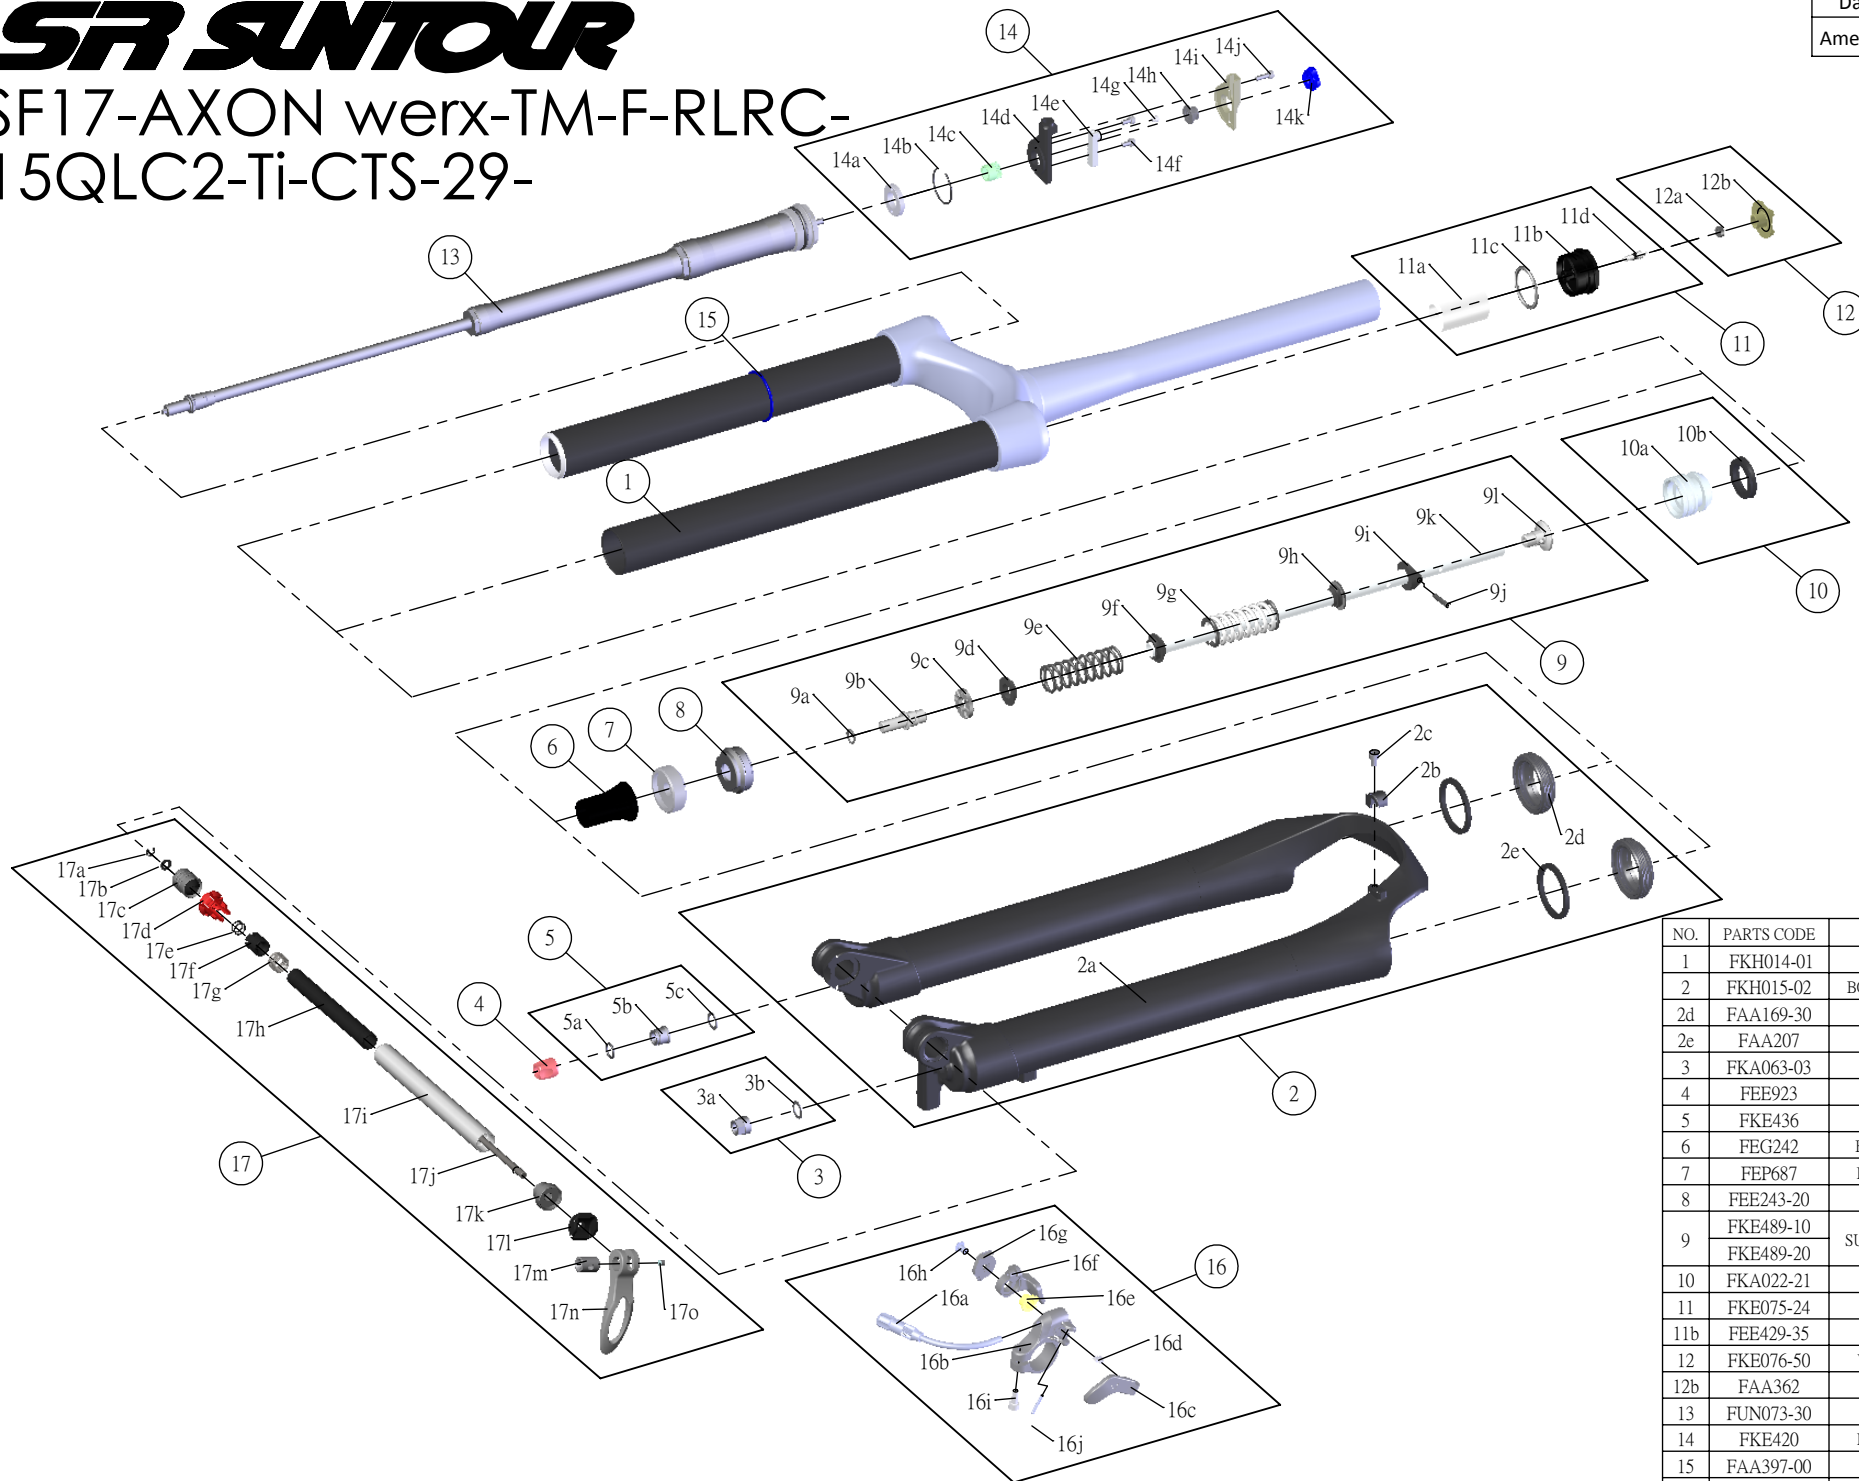

# SR SUNTOUR

## SF17-AXON werx-TM-F-RLRC- 15QLC2-Ti-CTS-29-

Date	2016.02.03	Version	1
Amended			

NO.	PARTS CODE	PARTS NAME	100	80	QT
1	FKH014-01	UPPER ASSY	*	*	1
2	FKH015-02	BOTTOM CASE ASSY	*	*	1
2d	FAA169-30	DUST SEAL	*	*	2
2e	FAA207	OIL WIPER 32	*	*	2
3	FKA063-03	FIXING NUT SET	*	*	1
4	FEE923	REBOUND KNOB	*	*	1
5	FKE436	FIXING NUT SET	*	*	1
6	FEG242	BOTTOM STOPPER	*	*	1
7	FEP687	BOTTOM BUMPER	*	*	1
8	FEE243-20	FORK NOSE	*	*	1
9	FKE489-10	SUPPORT TUBE ASSY	*		1
	FKE489-20			*	1
10	FKA022-21	PISTON UNIT	*	*	1
11	FKE075-24	AIR CAP ASSY	*	*	1
11b	FEE429-35	AIR CAP	*	*	1
12	FKE076-50	VALVE CAP ASSY	*	*	1
12b	FAA362	VALVE CAP	*	*	1
13	FUN073-30	RL-RC-29 UNIT	*	*	1
14	FKE420	RL REMOTE ASSY	*	*	1
15	FAA397-00	O RING	*	*	1
16	SL12SC-RLO	REMOTE LEVER ASSY	*	*	1
17	FKA069-15	15QLC2 Ti AXLE SET	*	*	1