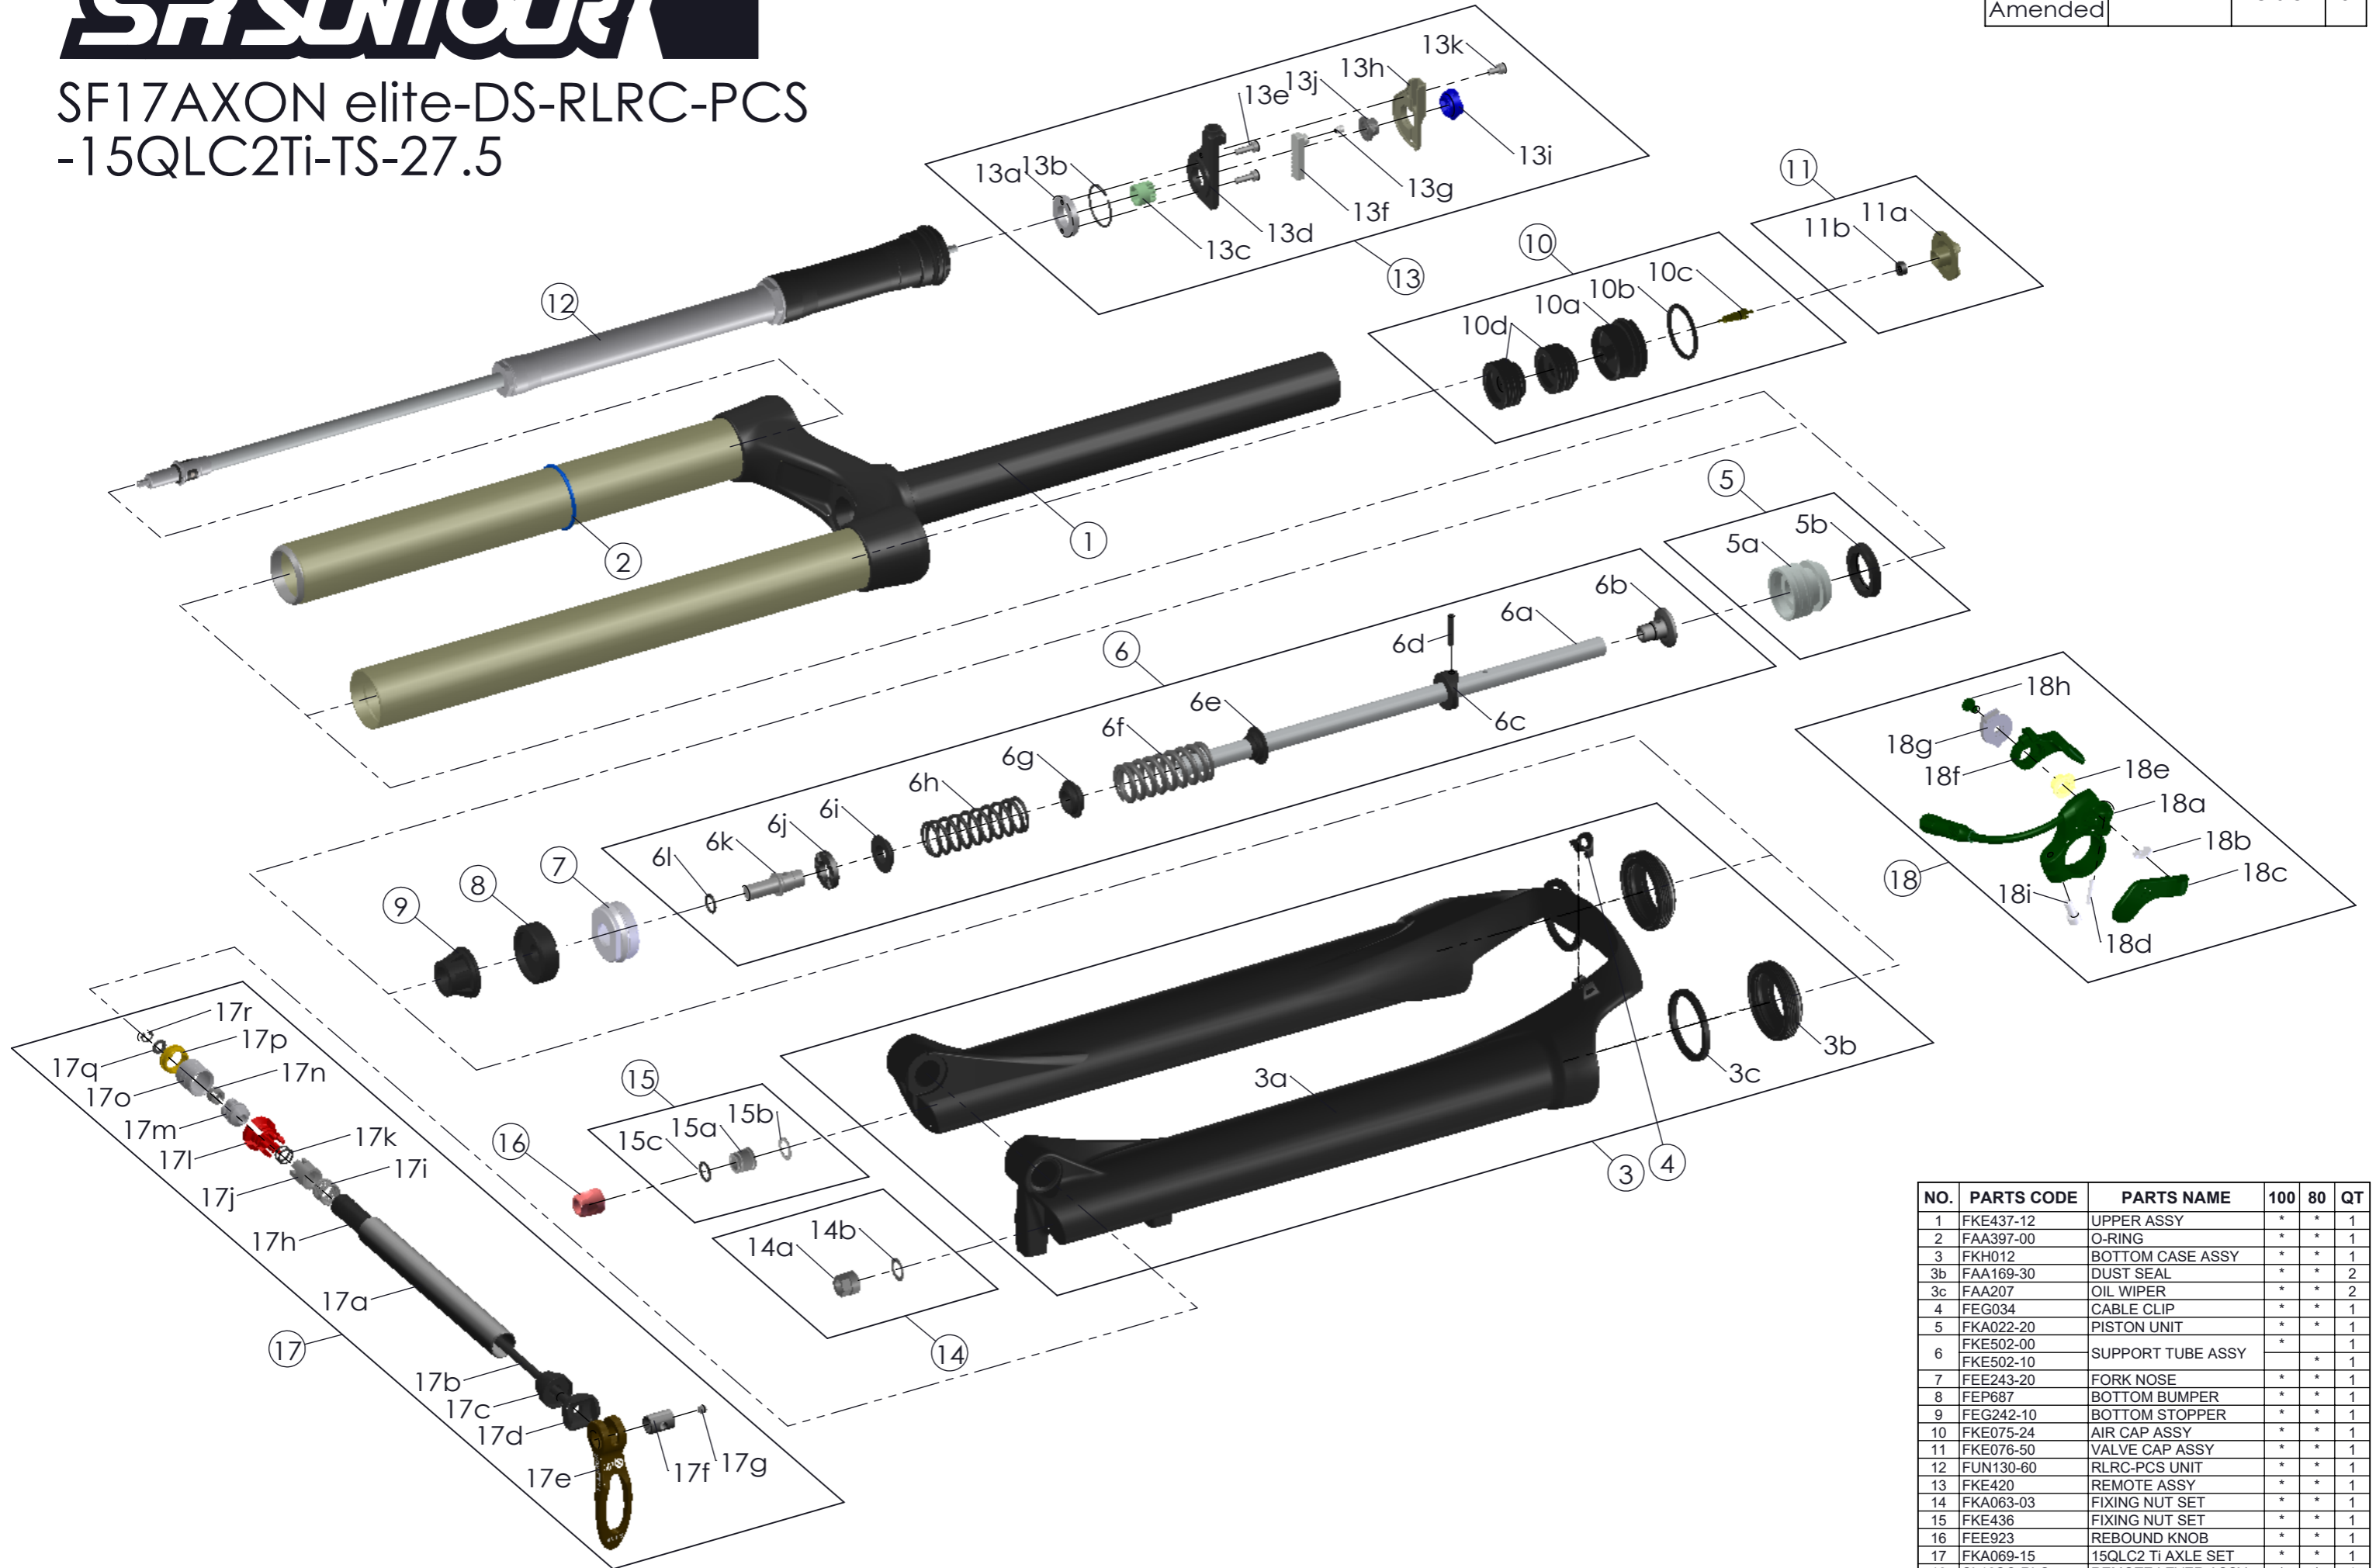

SF17AXON elite-DS-RLRC-PCS -15QLC2Ti-TS-27.5

Date	2019.-5.-8	Version	0
Amended			

NO.	PARTS CODE	PARTS NAME	100	80	QT
1	FKE437-12	UPPER ASSY	*	*	1
2	FAA397-00	O-RING	*	*	1
3	FKH012	BOTTOM CASE ASSY	*	*	1
3b	FAA169-30	DUST SEAL	*	*	2
3c	FAA207	OIL WIPER	*	*	2
4	FEG034	CABLE CLIP	*	*	1
5	FKA022-20	PISTON UNIT	*	*	1
6	FKE502-00	SUPPORT TUBE ASSY	*	*	1
	FKE502-10			*	1
7	FEE243-20	FORK NOSE	*	*	1
8	FEP687	BOTTOM BUMPER	*	*	1
9	FEG242-10	BOTTOM STOPPER	*	*	1
10	FKE075-24	AIR CAP ASSY	*	*	1
11	FKE076-50	VALVE CAP ASSY	*	*	1
12	FUN130-60	RLRC-PCS UNIT	*	*	1
13	FKE420	REMOTE ASSY	*	*	1
14	FKA063-03	FIXING NUT SET	*	*	1
15	FKE436	FIXING NUT SET	*	*	1
16	FEE923	REBOUND KNOB	*	*	1
17	FKA069-15	15QLC2 Ti AXLE SET	*	*	1
18	SL12SC-RLO	REMOTE LEVER ASSY	*	*	1