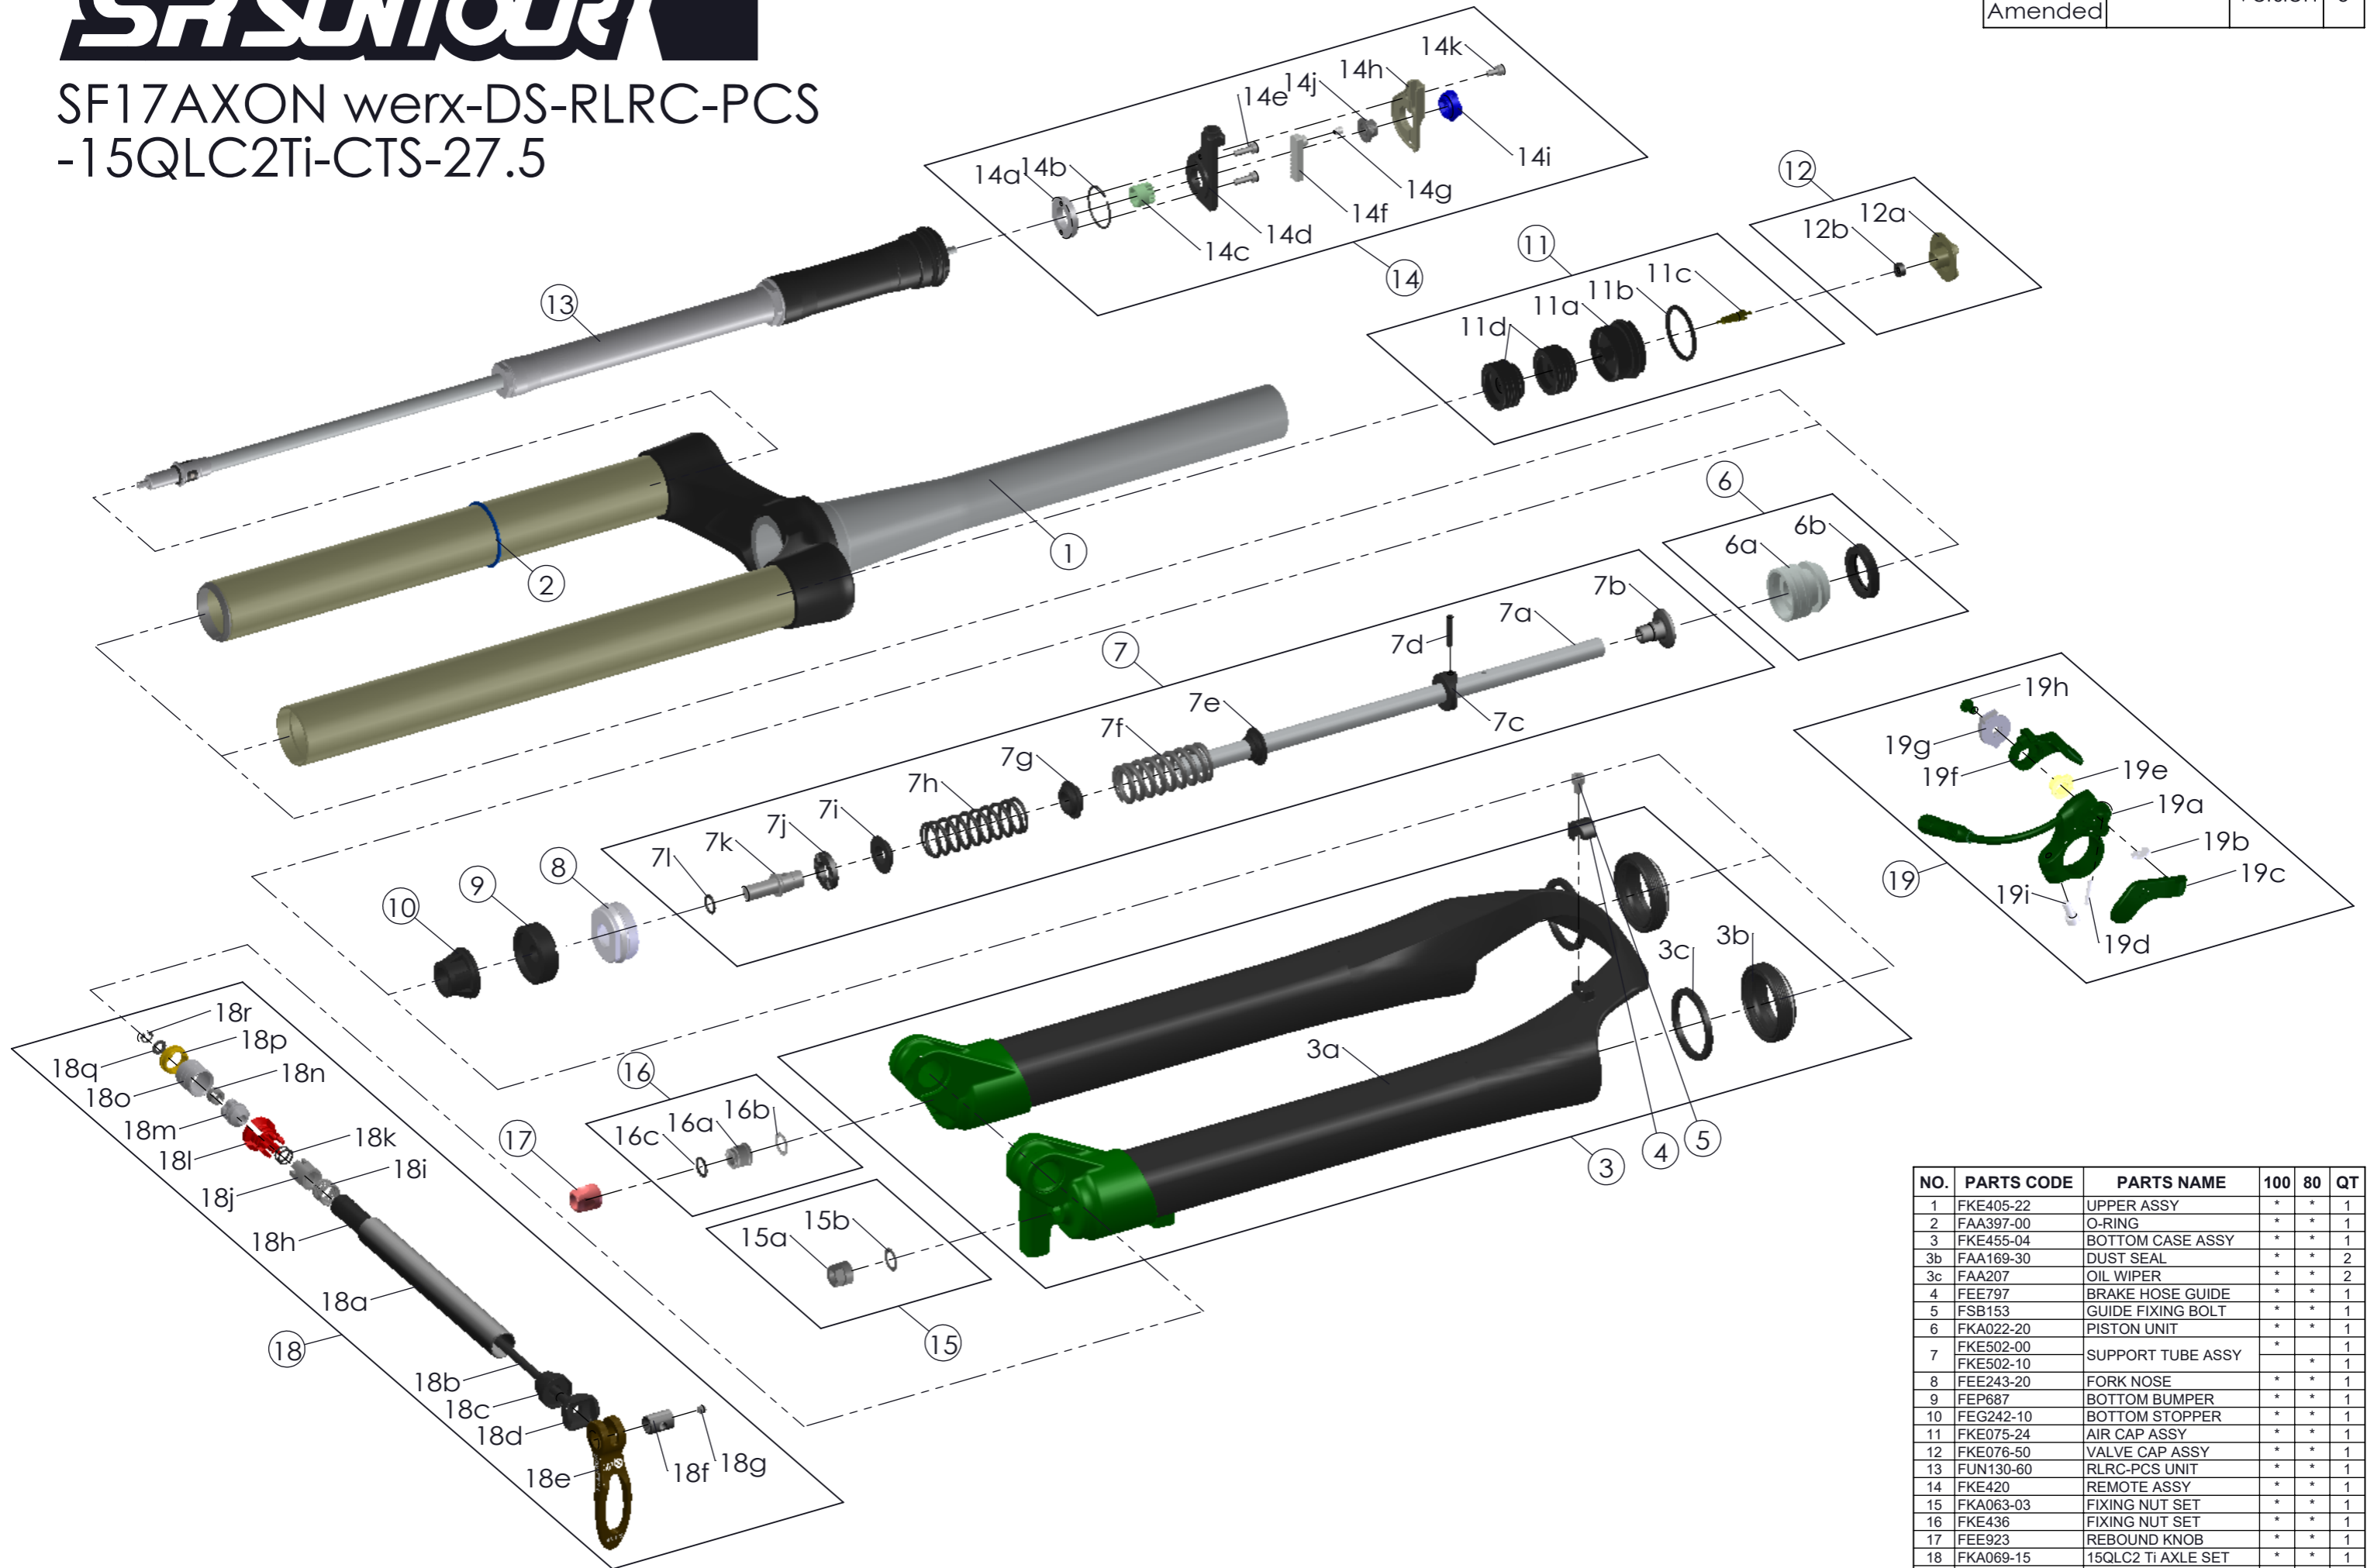

SF17AXON werx-DS-RLRC-PCS -15QLC2Ti-CTS-27.5

Date	2019.-5.-8	Version	0
Amended			

NO.	PARTS CODE	PARTS NAME	100	80	QT
1	FKE405-22	UPPER ASSY	*	*	1
2	FAA397-00	O-RING	*	*	1
3	FKE455-04	BOTTOM CASE ASSY	*	*	1
3b	FAA169-30	DUST SEAL	*	*	2
3c	FAA207	OIL WIPER	*	*	2
4	FEE797	BRAKE HOSE GUIDE	*	*	1
5	FSB153	GUIDE FIXING BOLT	*	*	1
6	FKA022-20	PISTON UNIT	*	*	1
7	FKE502-00	SUPPORT TUBE ASSY	*	*	1
	FKE502-10		*	*	1
8	FEE243-20	FORK NOSE	*	*	1
9	FEP687	BOTTOM BUMPER	*	*	1
10	FEG242-10	BOTTOM STOPPER	*	*	1
11	FKE075-24	AIR CAP ASSY	*	*	1
12	FKE076-50	VALVE CAP ASSY	*	*	1
13	FUN130-60	RLRC-PCS UNIT	*	*	1
14	FKE420	REMOTE ASSY	*	*	1
15	FKA063-03	FIXING NUT SET	*	*	1
16	FKE436	FIXING NUT SET	*	*	1
17	FEE923	REBOUND KNOB	*	*	1
18	FKA069-15	15QLC2 TI AXLE SET	*	*	1
19	SL12SC-RLO	REMOTE LEVER ASSY	*	*	1