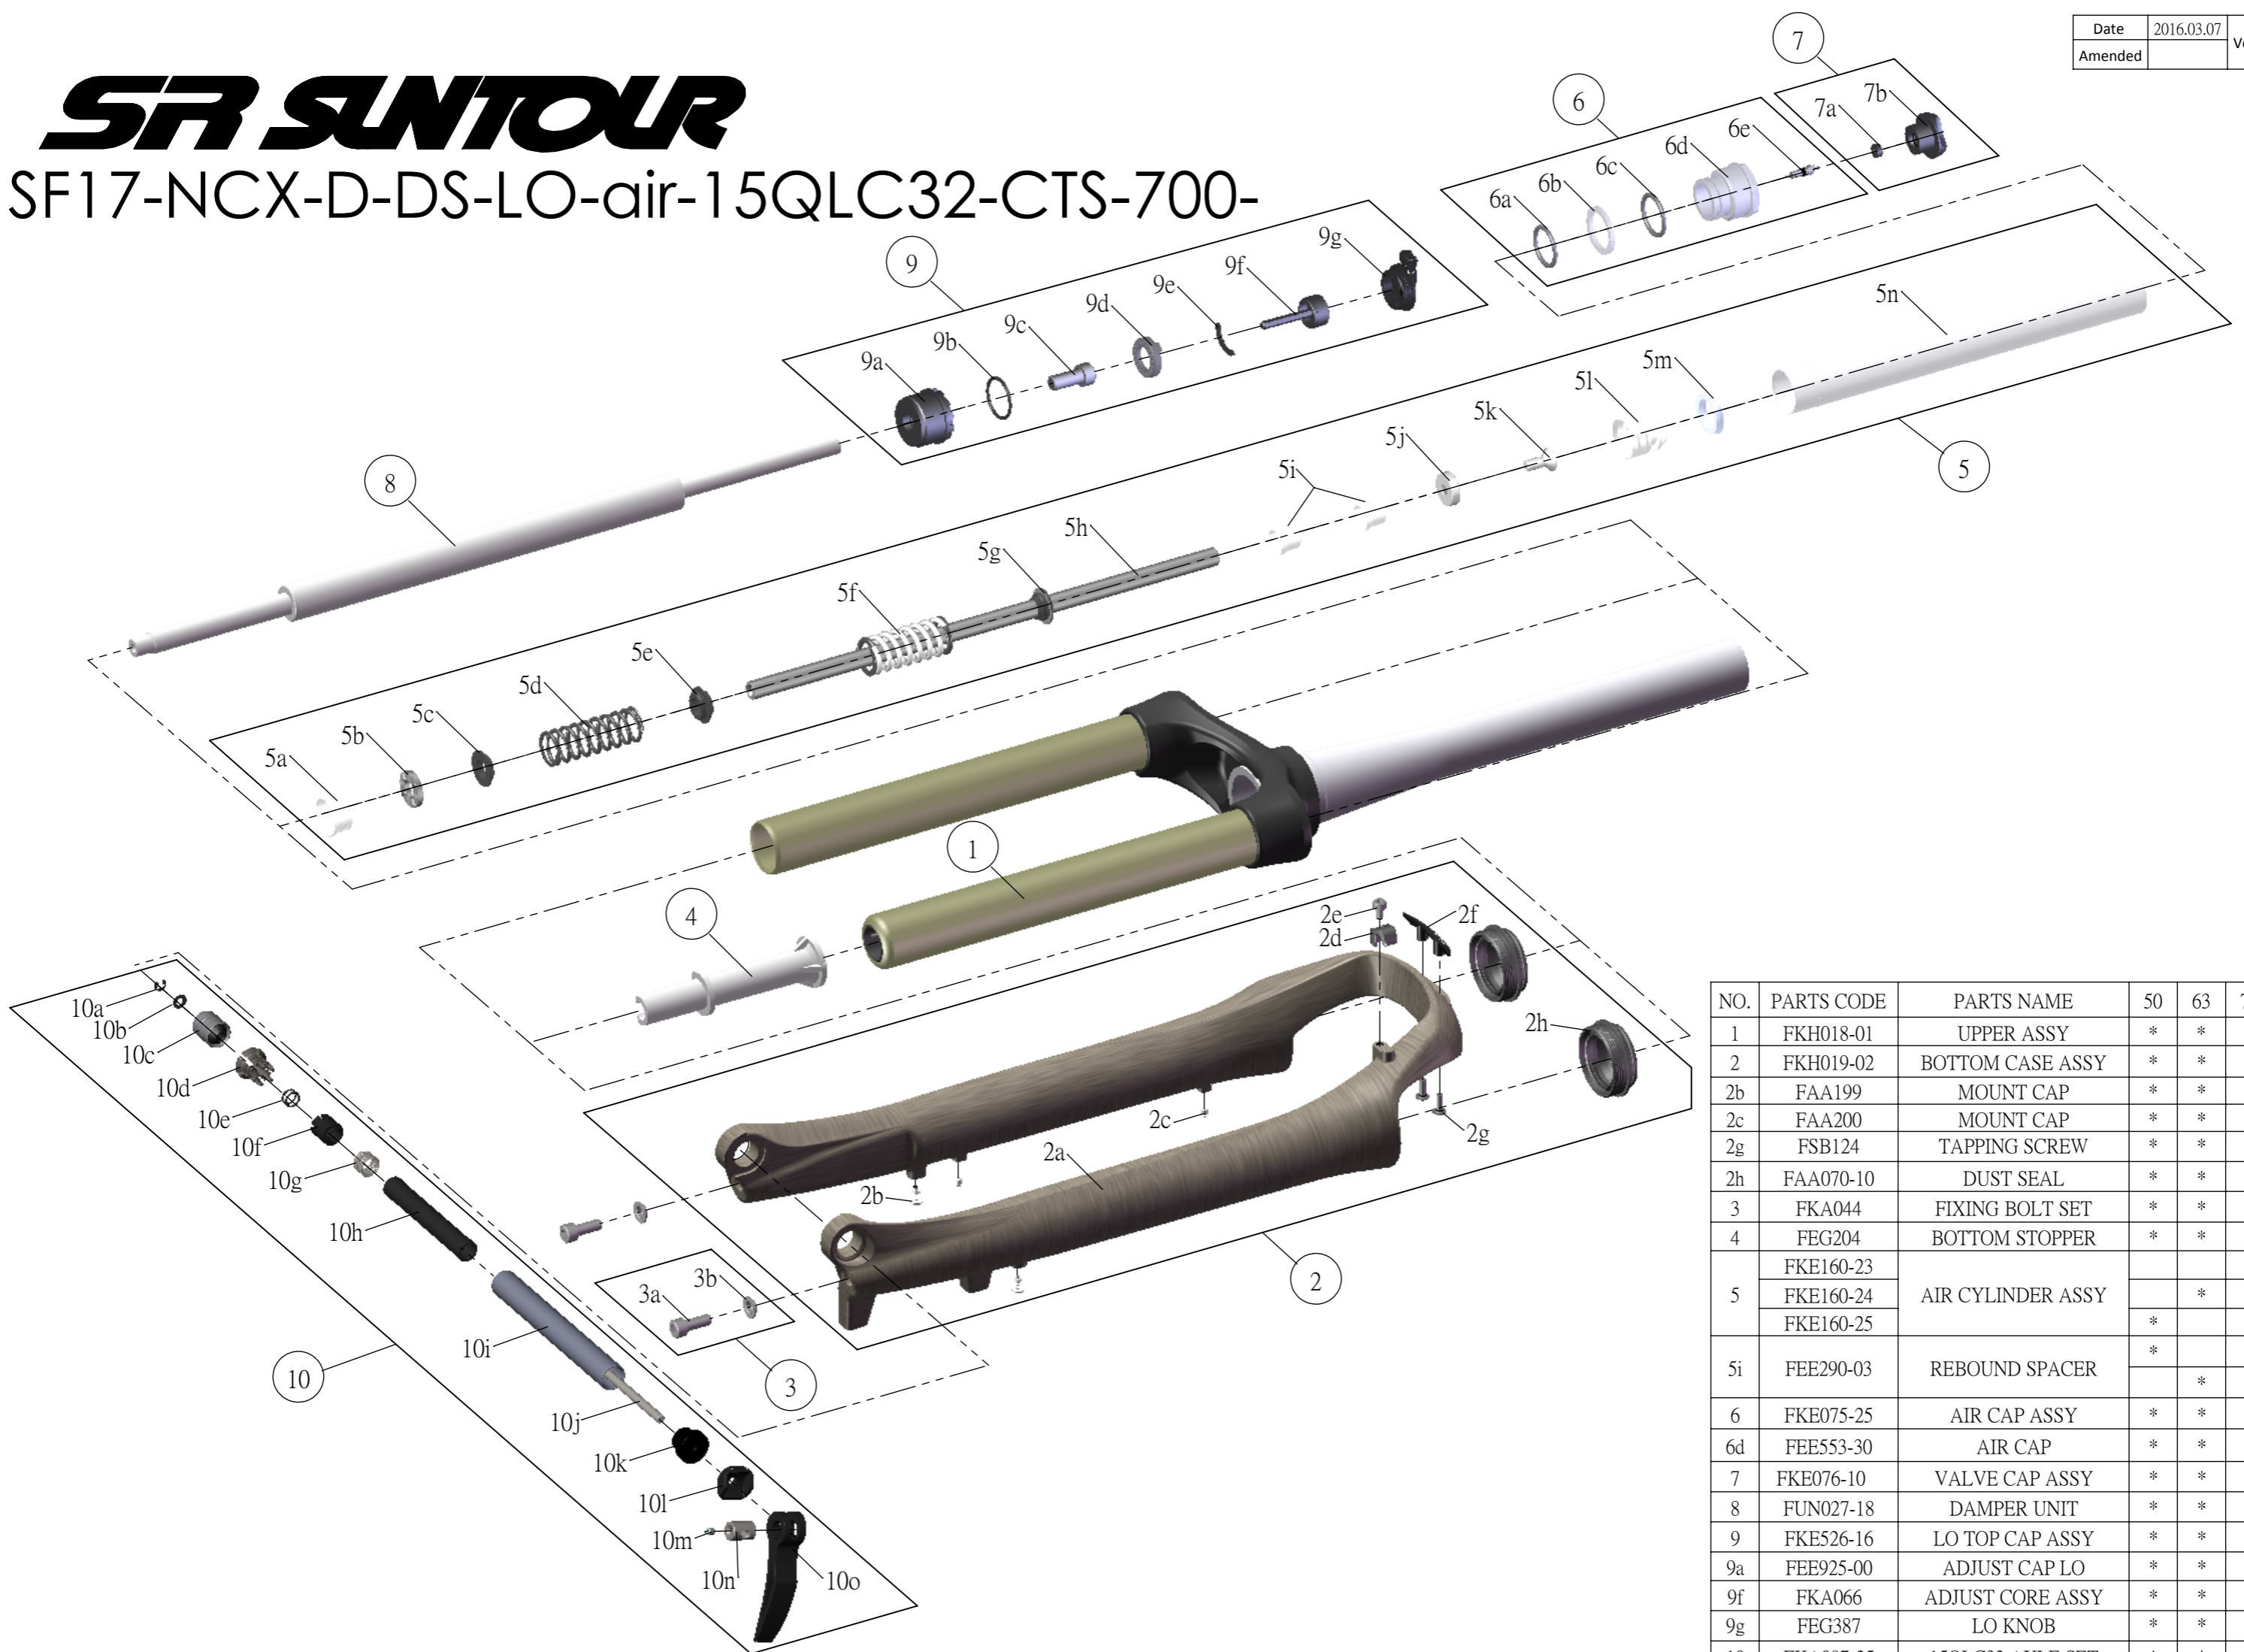

SF SUNTOUR

SF17-NCX-D-DS-LO-air-15QLC32-CTS-700-

NO.	PARTS CODE	PARTS NAME	50	63	75	QT
1	FKH018-01	UPPER ASSY	*	*	*	1
2	FKH019-02	BOTTOM CASE ASSY	*	*	*	1
2b	FAA199	MOUNT CAP	*	*	*	2
2c	FAA200	MOUNT CAP	*	*	*	2
2g	FSB124	TAPPING SCREW	*	*	*	2
2h	FAA070-10	DUST SEAL	*	*	*	2
3	FKA044	FIXING BOLT SET	*	*	*	2
4	FEG204	BOTTOM STOPPER	*	*	*	1
5	FKE160-23	AIR CYLINDER ASSY			*	1
	FKE160-24		*		1	
	FKE160-25		*		1	
5i	FEE290-03	REBOUND SPACER	*	*		2
				*		1
6	FKE075-25	AIR CAP ASSY	*	*	*	1
6d	FEE553-30	AIR CAP	*	*	*	1
7	FKE076-10	VALVE CAP ASSY	*	*	*	1
8	FUN027-18	DAMPER UNIT	*	*	*	1
9	FKE526-16	LO TOP CAP ASSY	*	*	*	1
9a	FEE925-00	ADJUST CAP LO	*	*	*	1
9f	FKA066	ADJUST CORE ASSY	*	*	*	1
9g	FEG387	LO KNOB	*	*	*	1
10	FKA097-25	15QLC32 AXLE SET	*	*	*	1