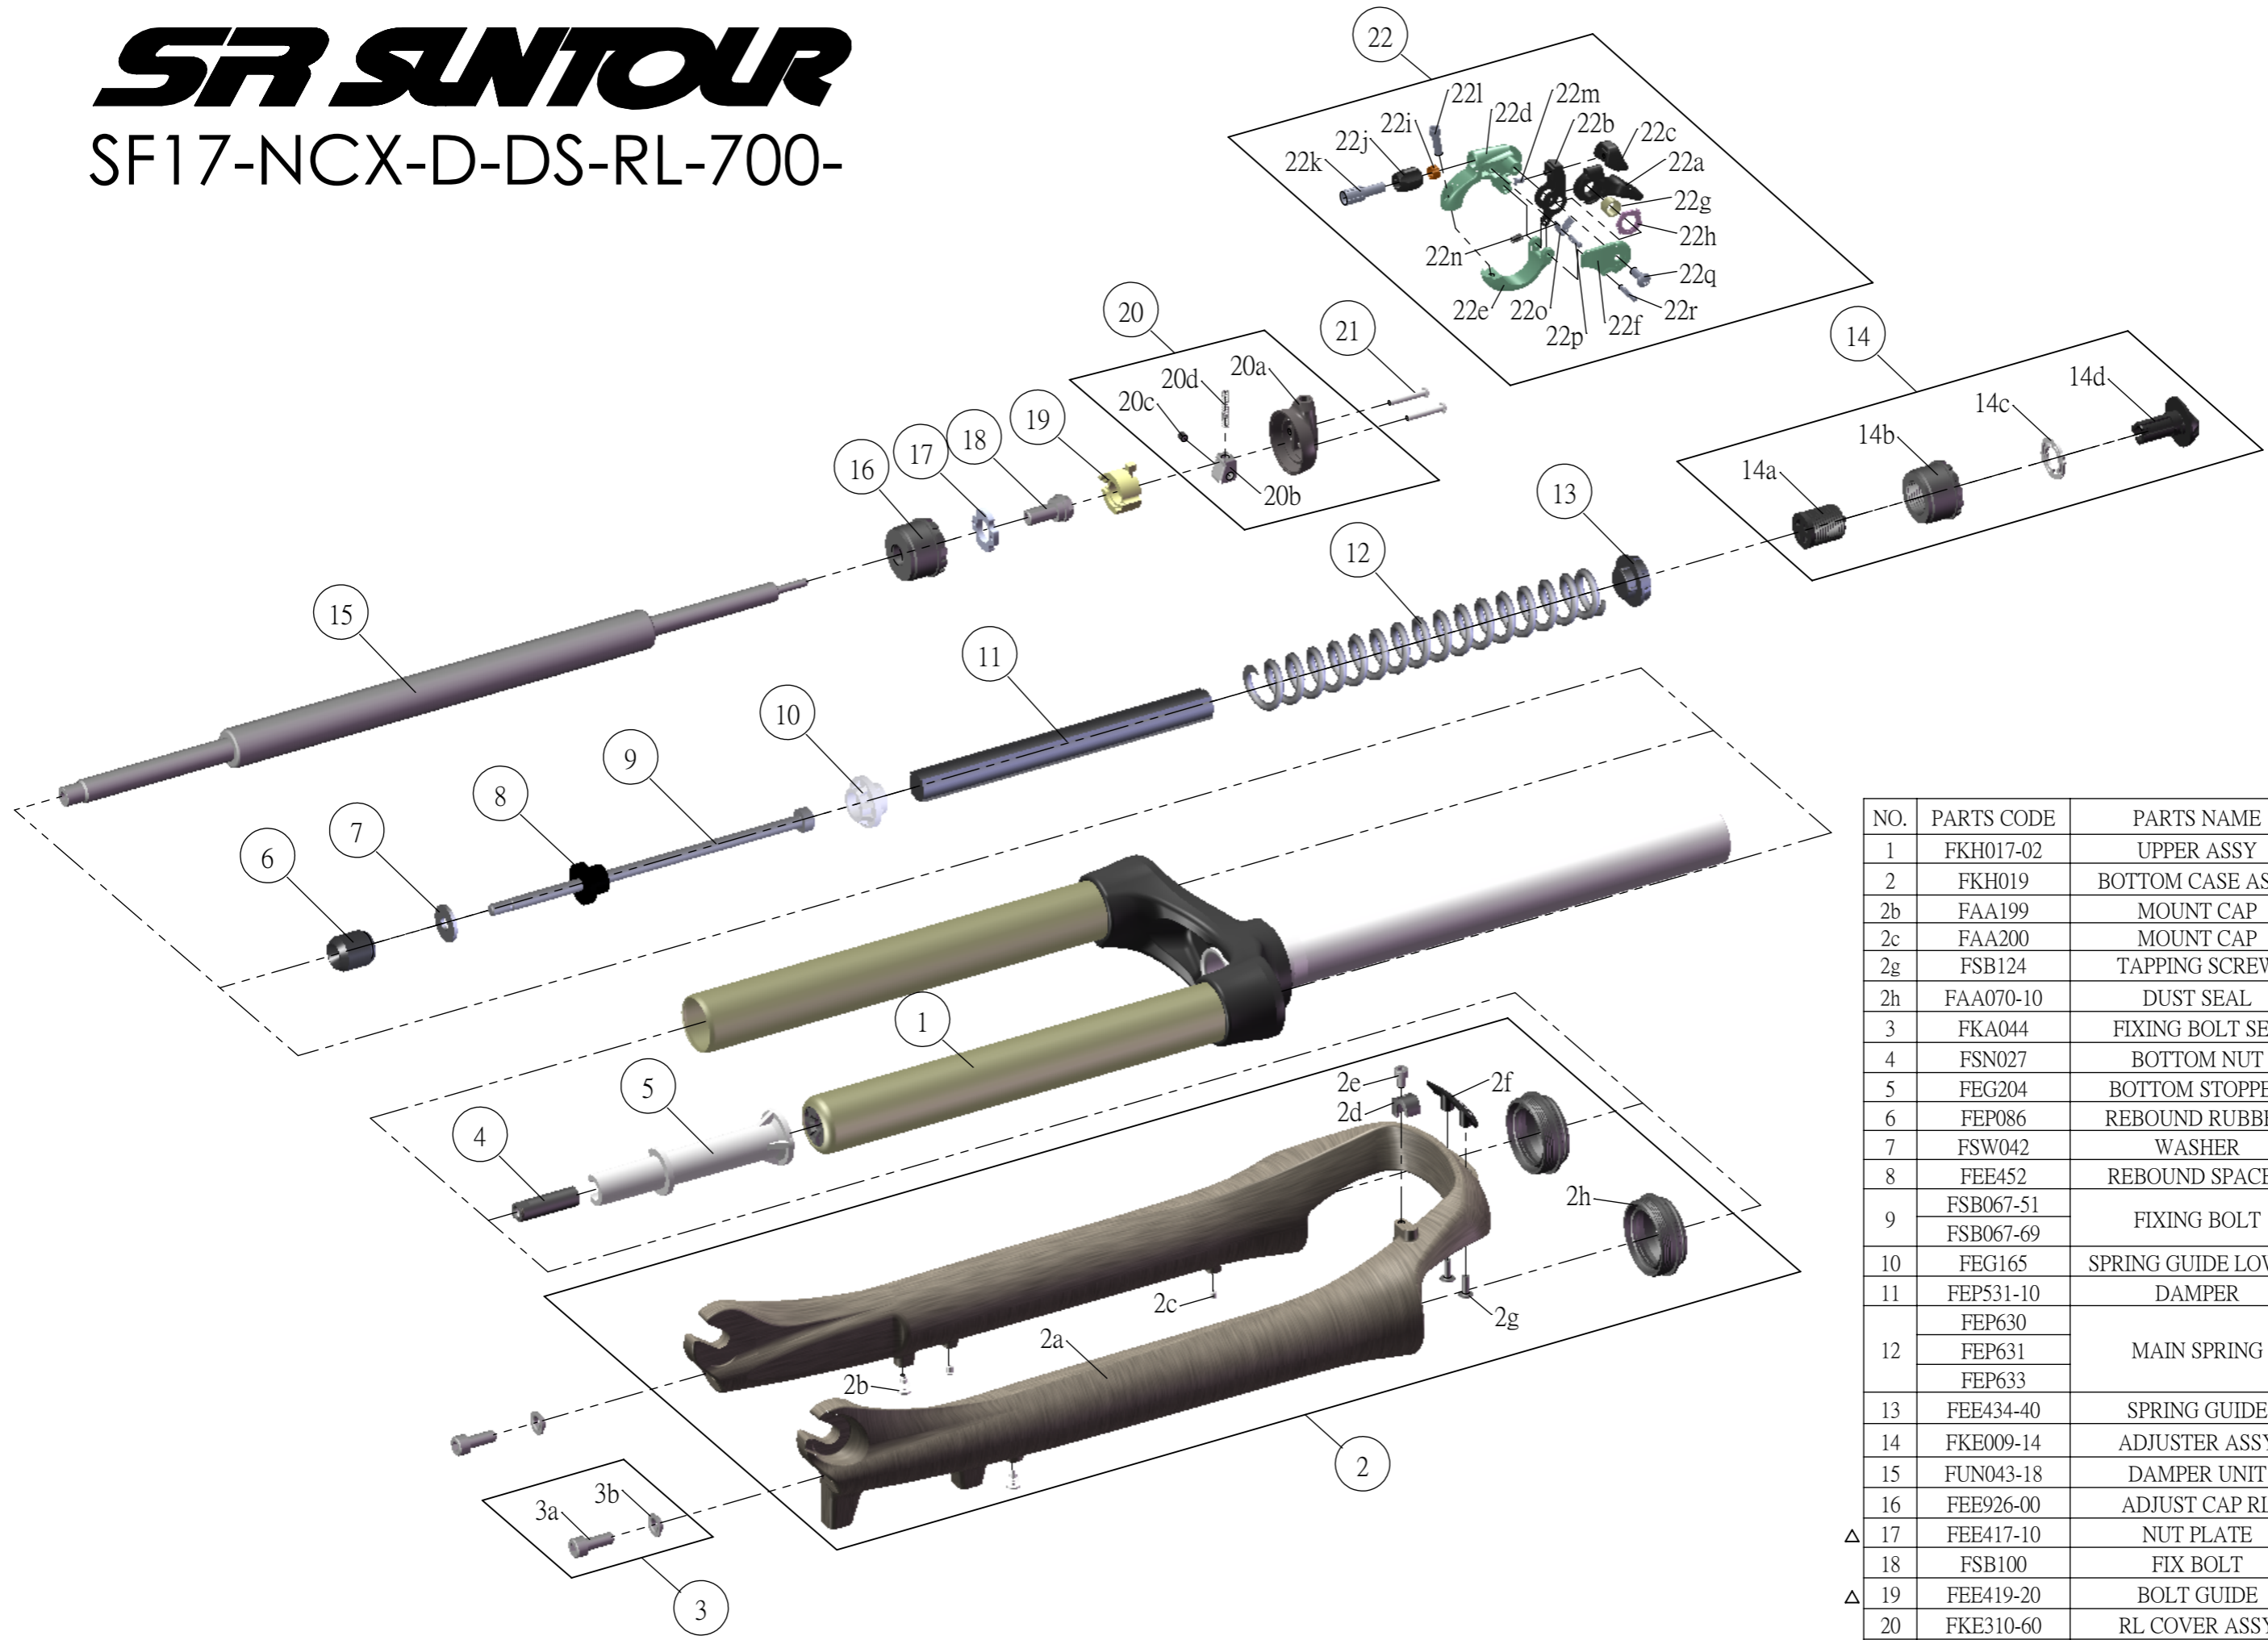

SF SUNTOUR

SF17-NCX-D-DS-RL-700-

NO.	PARTS CODE	PARTS NAME	50	63	75	QT
1	FKH017-02	UPPER ASSY	*	*	*	1
2	FKH019	BOTTOM CASE ASSY	*	*	*	1
2b	FAA199	MOUNT CAP	*	*	*	2
2c	FAA200	MOUNT CAP	*	*	*	2
2g	FSB124	TAPPING SCREW	*	*	*	2
2h	FAA070-10	DUST SEAL	*	*	*	2
3	FKA044	FIXING BOLT SET	*	*	*	2
4	FSN027	BOTTOM NUT	*	*	*	1
5	FEG204	BOTTOM STOPPER	*	*	*	1
6	FEP086	REBOUND RUBBER	*	*	*	1
7	FSW042	WASHER	*	*	*	1
8	FEE452	REBOUND SPACER	*			1
9	FSB067-51	FIXING BOLT	*	*		1
	FSB067-69				*	1
10	FEG165	SPRING GUIDE LOWER	*	*	*	1
11	FEP531-10	DAMPER	*	*	*	1
12	FEP630	MAIN SPRING		*		1
	FEP631		*			1
	FEP633				*	1
13	FEE434-40	SPRING GUIDE	*	*	*	1
14	FKE009-14	ADJUSTER ASSY	*	*	*	1
15	FUN043-18	DAMPER UNIT	*	*	*	1
16	FEE926-00	ADJUST CAP RL	*	*	*	1
△ 17	FEE417-10	NUT PLATE	*	*	*	1
18	FSB100	FIX BOLT	*	*	*	1
△ 19	FEE419-20	BOLT GUIDE	*	*	*	1
20	FKE310-60	RL COVER ASSY	*	*	*	1
20a	FEE939	RL COVER	*	*	*	1
21	FSB144	TA CAP BOLT	*	*	*	2
22	SL15SC-RLO	REMOTE LEVER ASSY	*	*	*	1