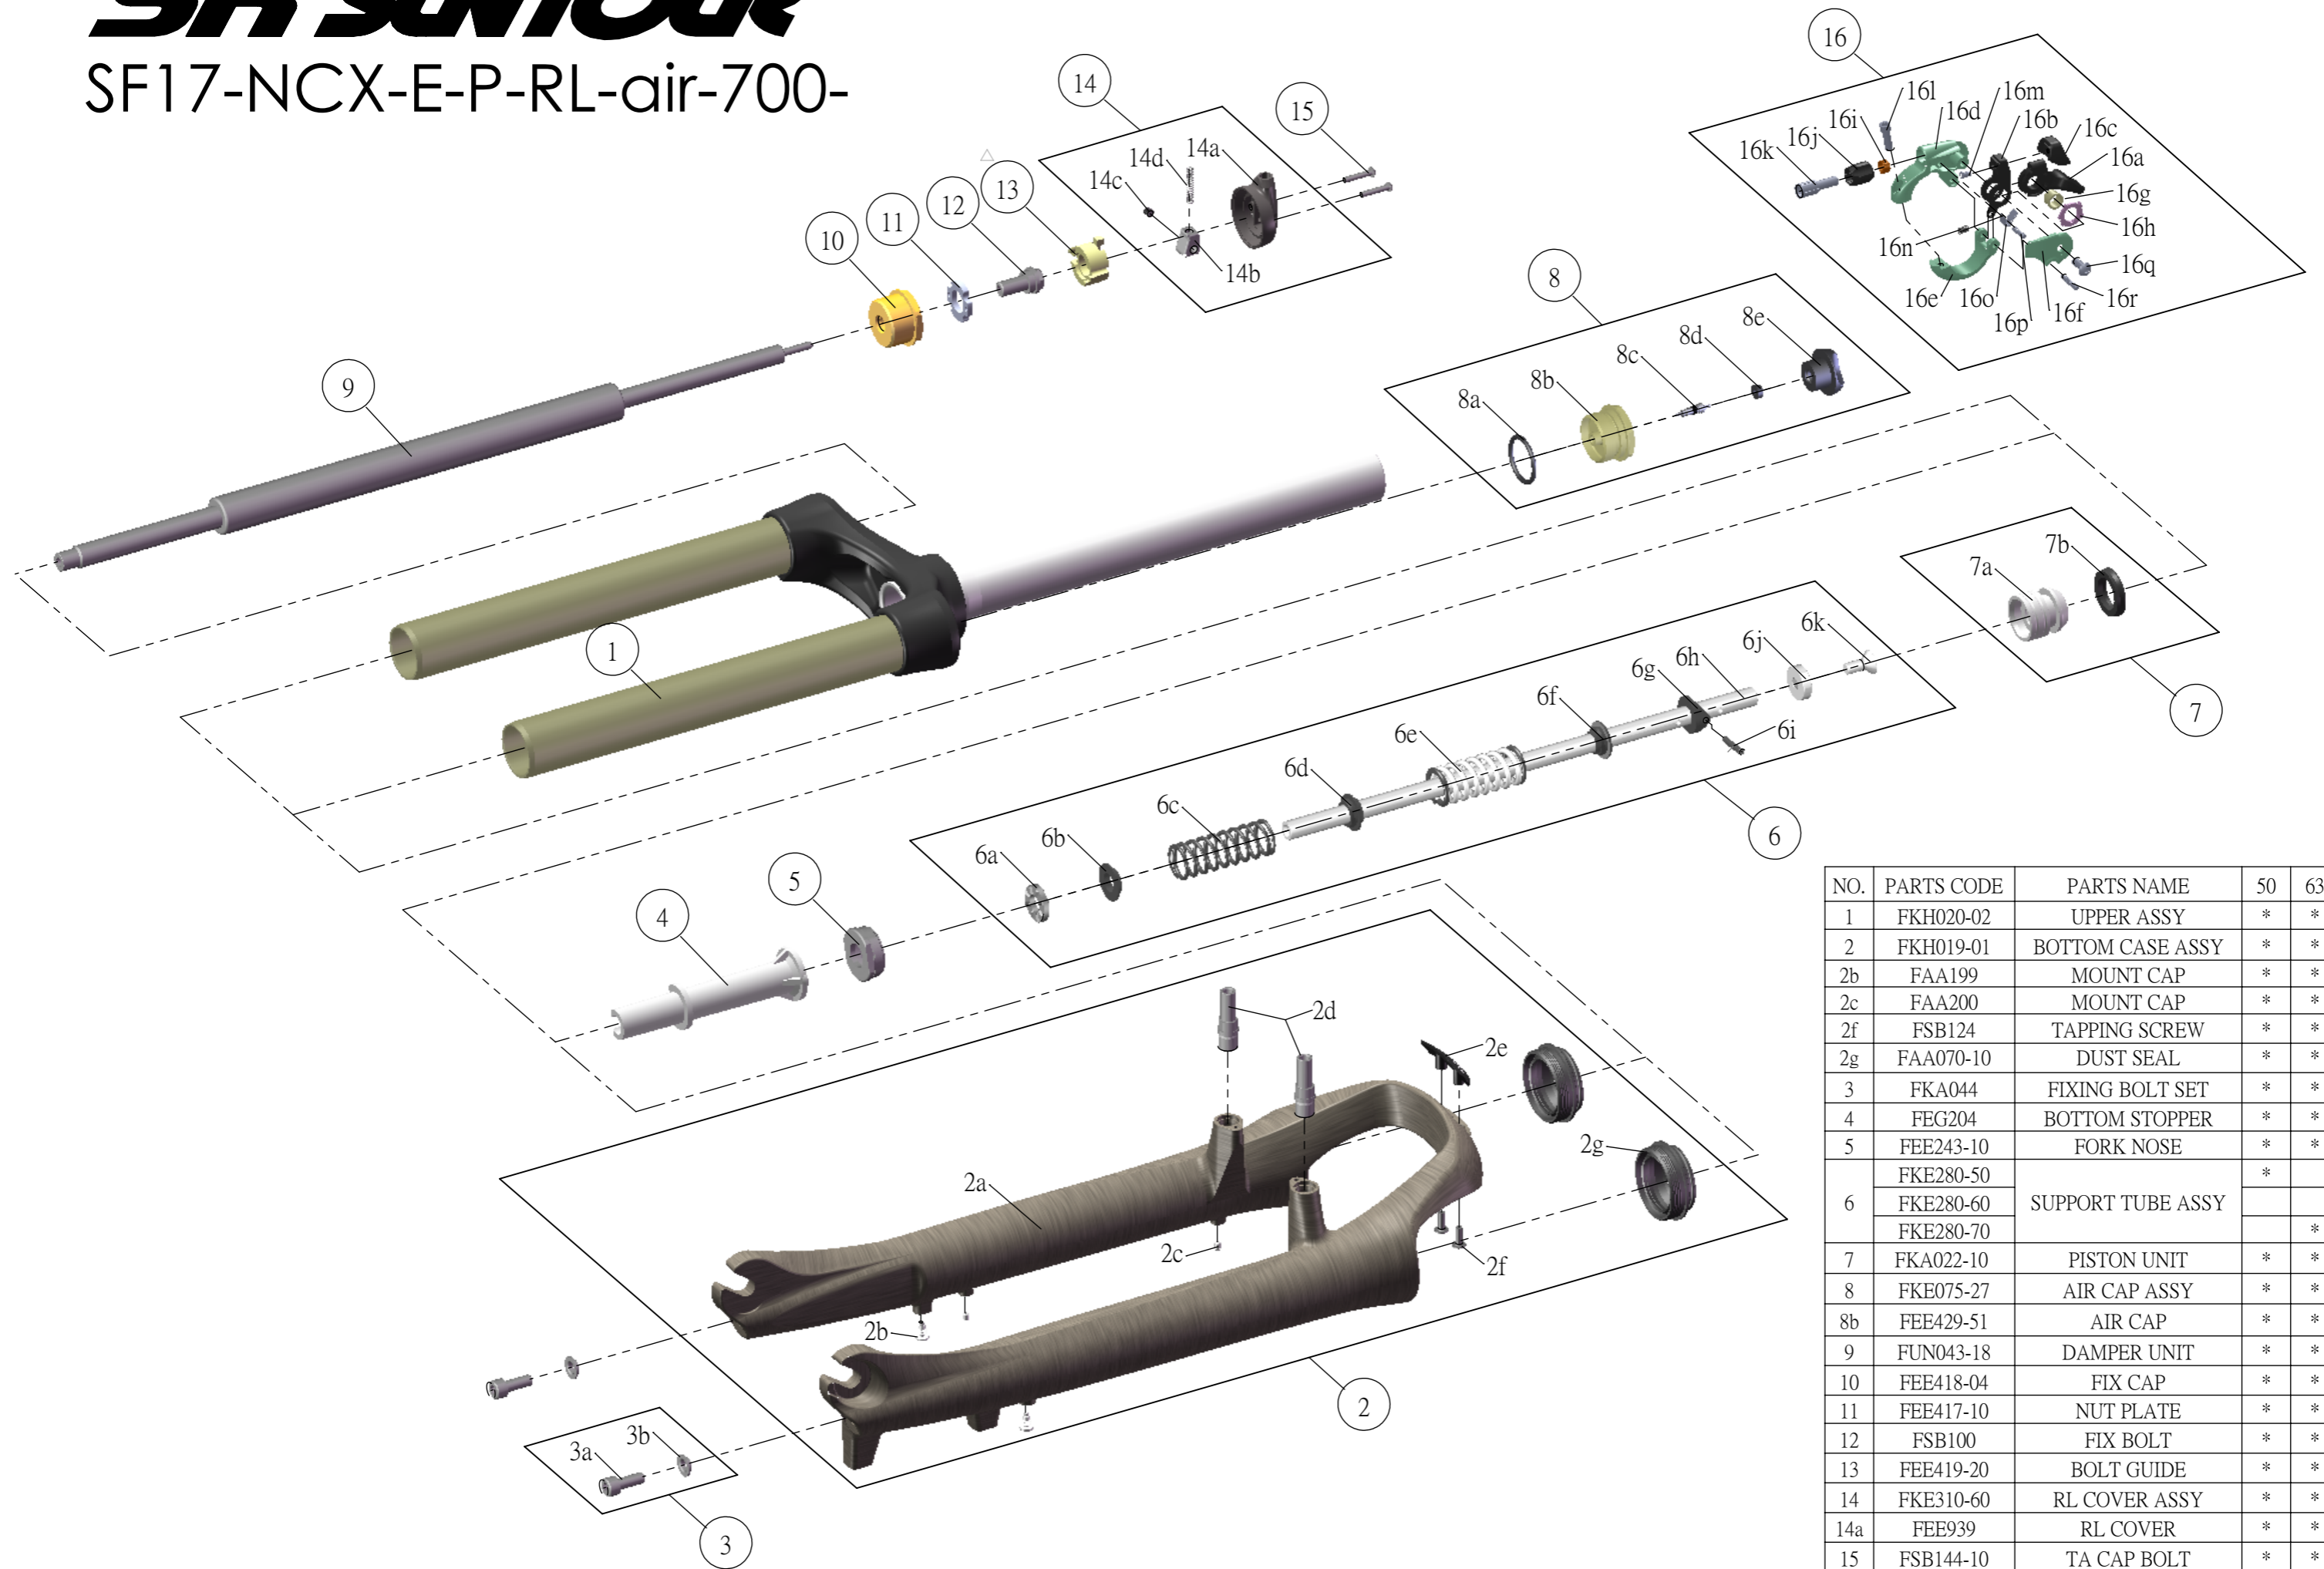

SF SUNTOUR

SF17-NCX-E-P-RL-air-700-

| NO. | PARTS CODE | PARTS NAME | 50 | 63 | 75 | QT |
|-----|------------|-------------------|----|----|----|----|
| 1 | FKH020-02 | UPPER ASSY | * | * | * | 1 |
| 2 | FKH019-01 | BOTTOM CASE ASSY | * | * | * | 1 |
| 2b | FAA199 | MOUNT CAP | * | * | * | 2 |
| 2c | FAA200 | MOUNT CAP | * | * | * | 2 |
| 2f | FSB124 | TAPPING SCREW | * | * | * | 2 |
| 2g | FAA070-10 | DUST SEAL | * | * | * | 2 |
| 3 | FKA044 | FIXING BOLT SET | * | * | * | 2 |
| 4 | FEG204 | BOTTOM STOPPER | * | * | * | 1 |
| 5 | FEE243-10 | FORK NOSE | * | * | * | 1 |
| 6 | FKE280-50 | SUPPORT TUBE ASSY | * | | | 1 |
| | FKE280-60 | | | | * | 1 |
| | FKE280-70 | | | * | | 1 |
| 7 | FKA022-10 | PISTON UNIT | * | * | * | 1 |
| 8 | FKE075-27 | AIR CAP ASSY | * | * | * | 1 |
| 8b | FEE429-51 | AIR CAP | * | * | * | 1 |
| 9 | FUN043-18 | DAMPER UNIT | * | * | * | 1 |
| 10 | FEE418-04 | FIX CAP | * | * | * | 1 |
| 11 | FEE417-10 | NUT PLATE | * | * | * | 1 |
| 12 | FSB100 | FIX BOLT | * | * | * | 1 |
| 13 | FEE419-20 | BOLT GUIDE | * | * | * | 1 |
| 14 | FKE310-60 | RL COVER ASSY | * | * | * | 1 |
| 14a | FEE939 | RL COVER | * | * | * | 1 |
| 15 | FSB144-10 | TA CAP BOLT | * | * | * | 2 |
| 16 | SL15SC-RLO | REMOTE LEVER ASSY | * | * | * | 1 |