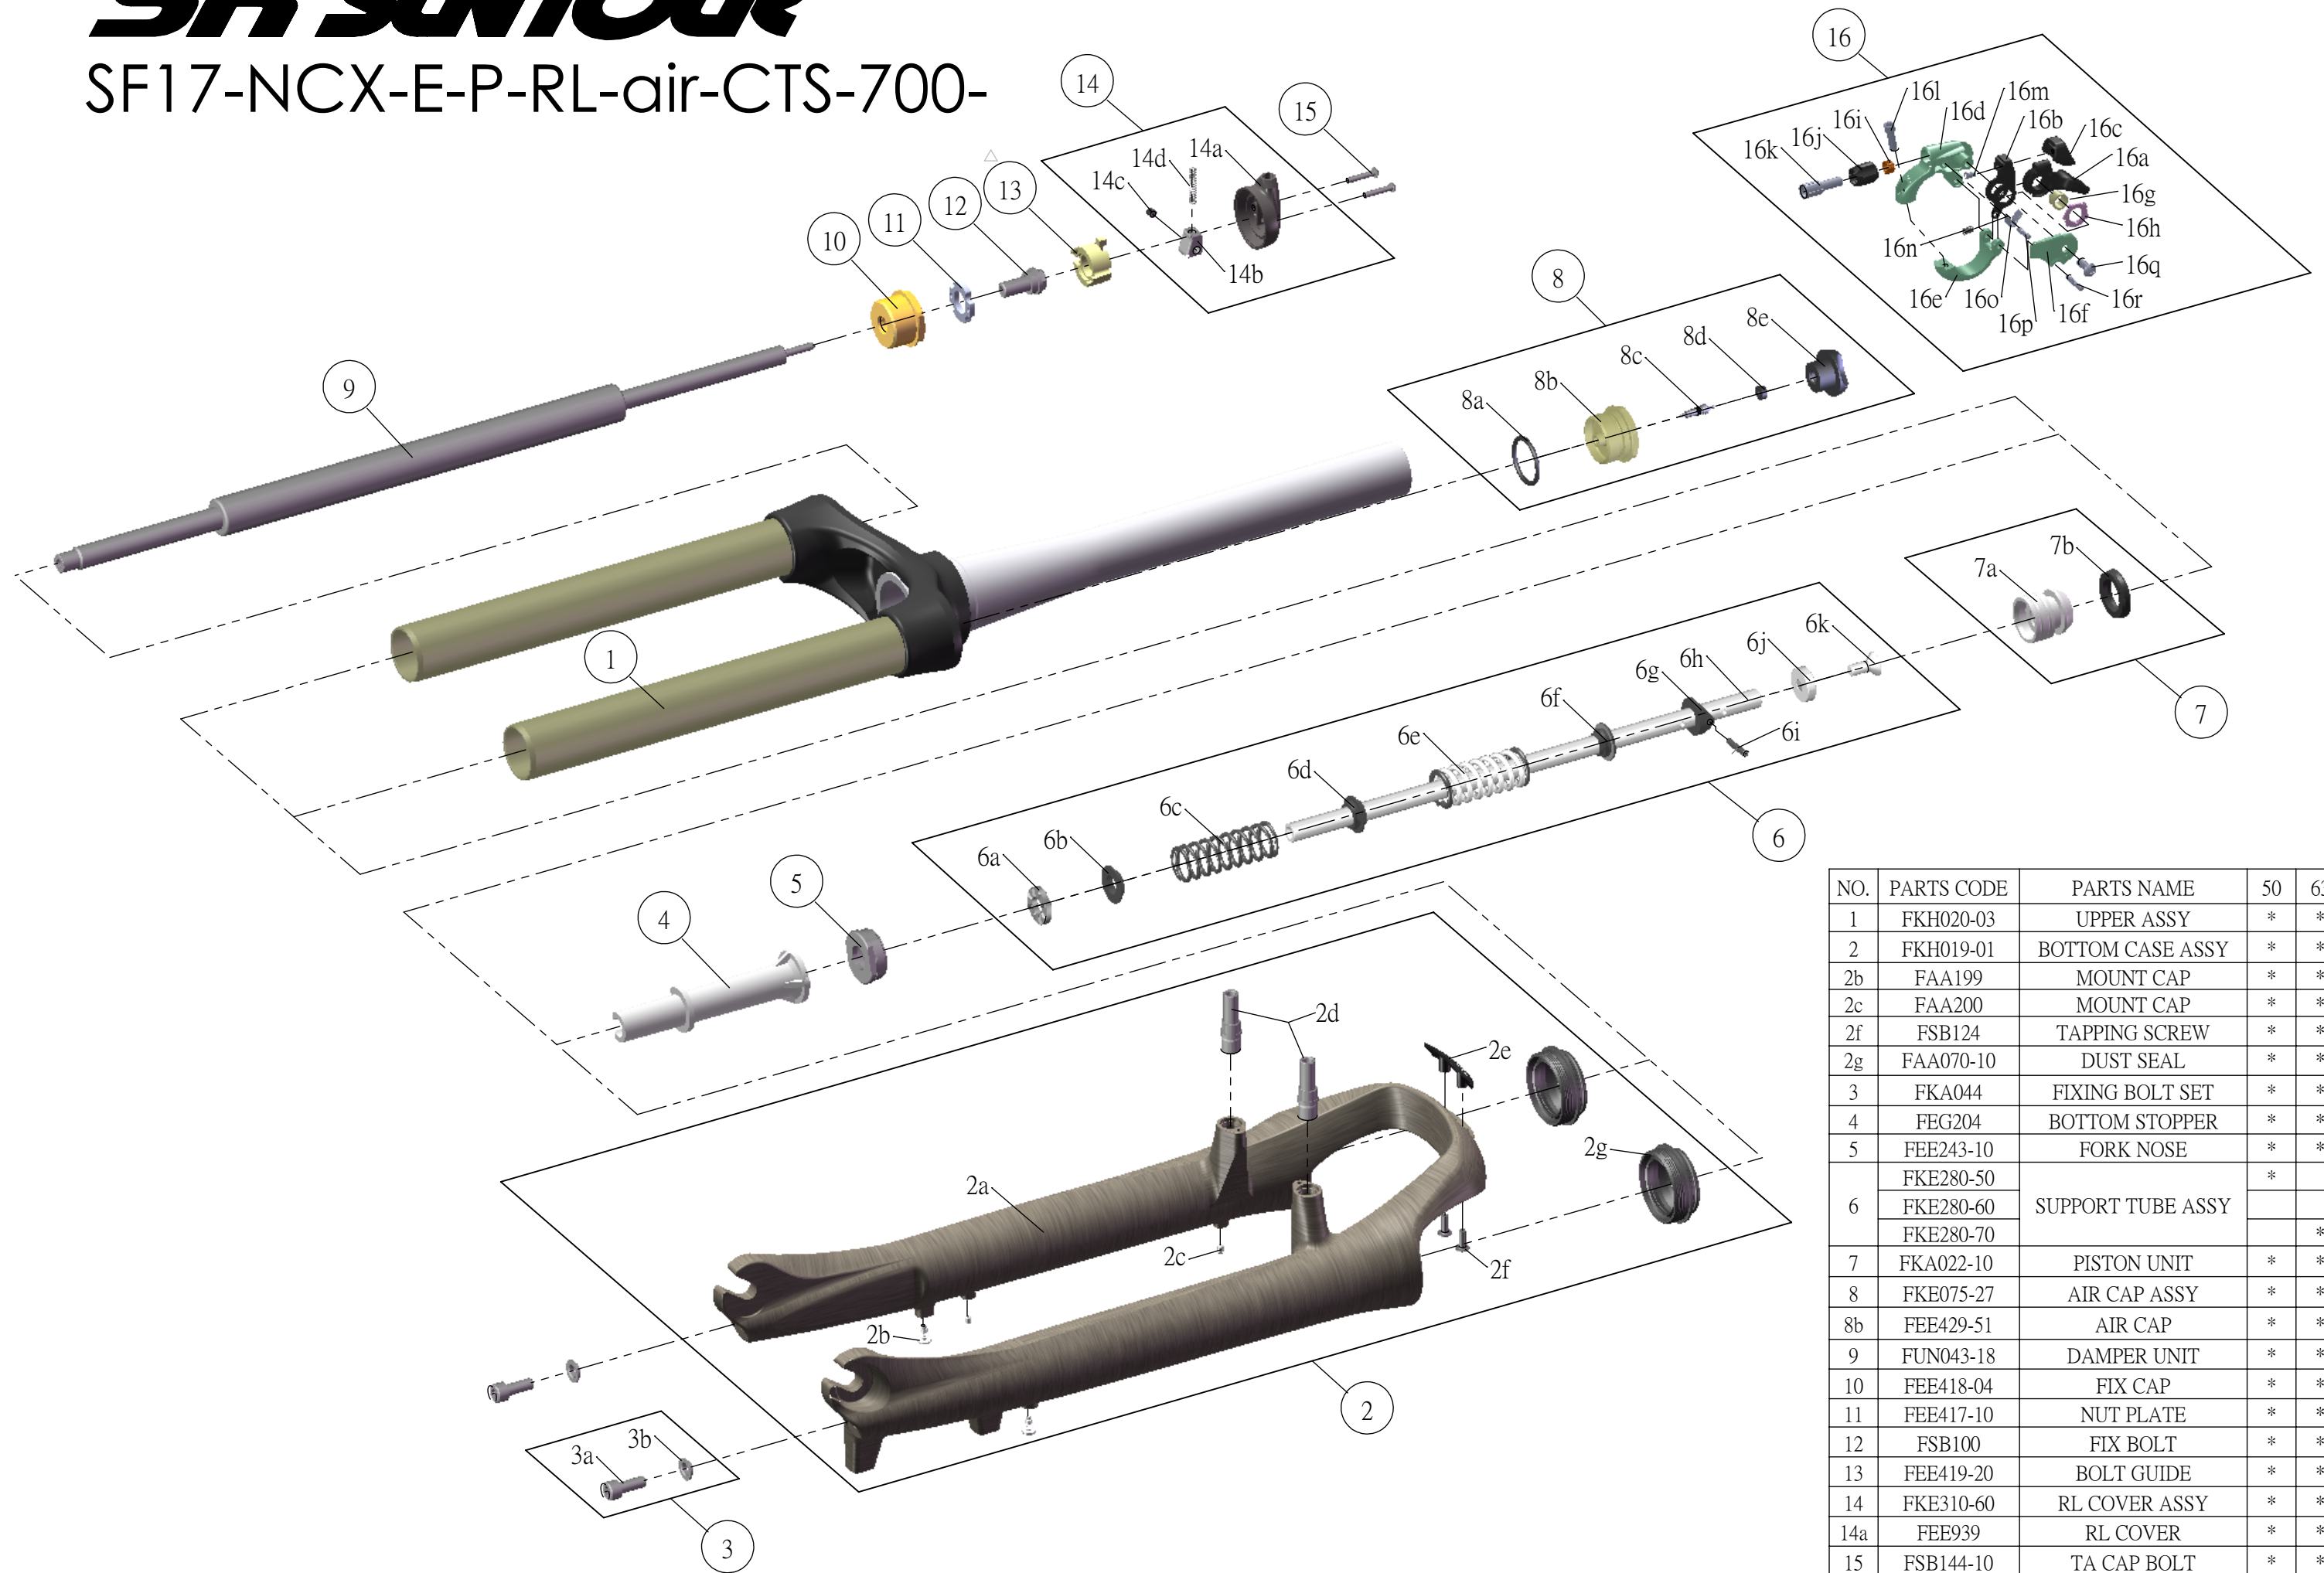

## SF17-NCX-E-P-RL-air-CTS-700-

NO.	PARTS CODE	PARTS NAME	50	63	75	QT
1	FKH020-03	UPPER ASSY	*	*	*	1
2	FKH019-01	BOTTOM CASE ASSY	*	*	*	1
2b	FAA199	MOUNT CAP	*	*	*	2
2c	FAA200	MOUNT CAP	*	*	*	2
2f	FSB124	TAPPING SCREW	*	*	*	2
2g	FAA070-10	DUST SEAL	*	*	*	2
3	FKA044	FIXING BOLT SET	*	*	*	2
4	FEG204	BOTTOM STOPPER	*	*	*	1
5	FEE243-10	FORK NOSE	*	*	*	1
6	FKE280-50	SUPPORT TUBE ASSY	*			1
	FKE280-60				*	1
	FKE280-70			*		1
7	FKA022-10	PISTON UNIT	*	*	*	1
8	FKE075-27	AIR CAP ASSY	*	*	*	1
8b	FEE429-51	AIR CAP	*	*	*	1
9	FUN043-18	DAMPER UNIT	*	*	*	1
10	FEE418-04	FIX CAP	*	*	*	1
11	FEE417-10	NUT PLATE	*	*	*	1
12	FSB100	FIX BOLT	*	*	*	1
13	FEE419-20	BOLT GUIDE	*	*	*	1
14	FKE310-60	RL COVER ASSY	*	*	*	1
14a	FEE939	RL COVER	*	*	*	1
15	FSB144-10	TA CAP BOLT	*	*	*	2
16	SL15SC-RLO	REMOTE LEVER ASSY	*	*	*	1