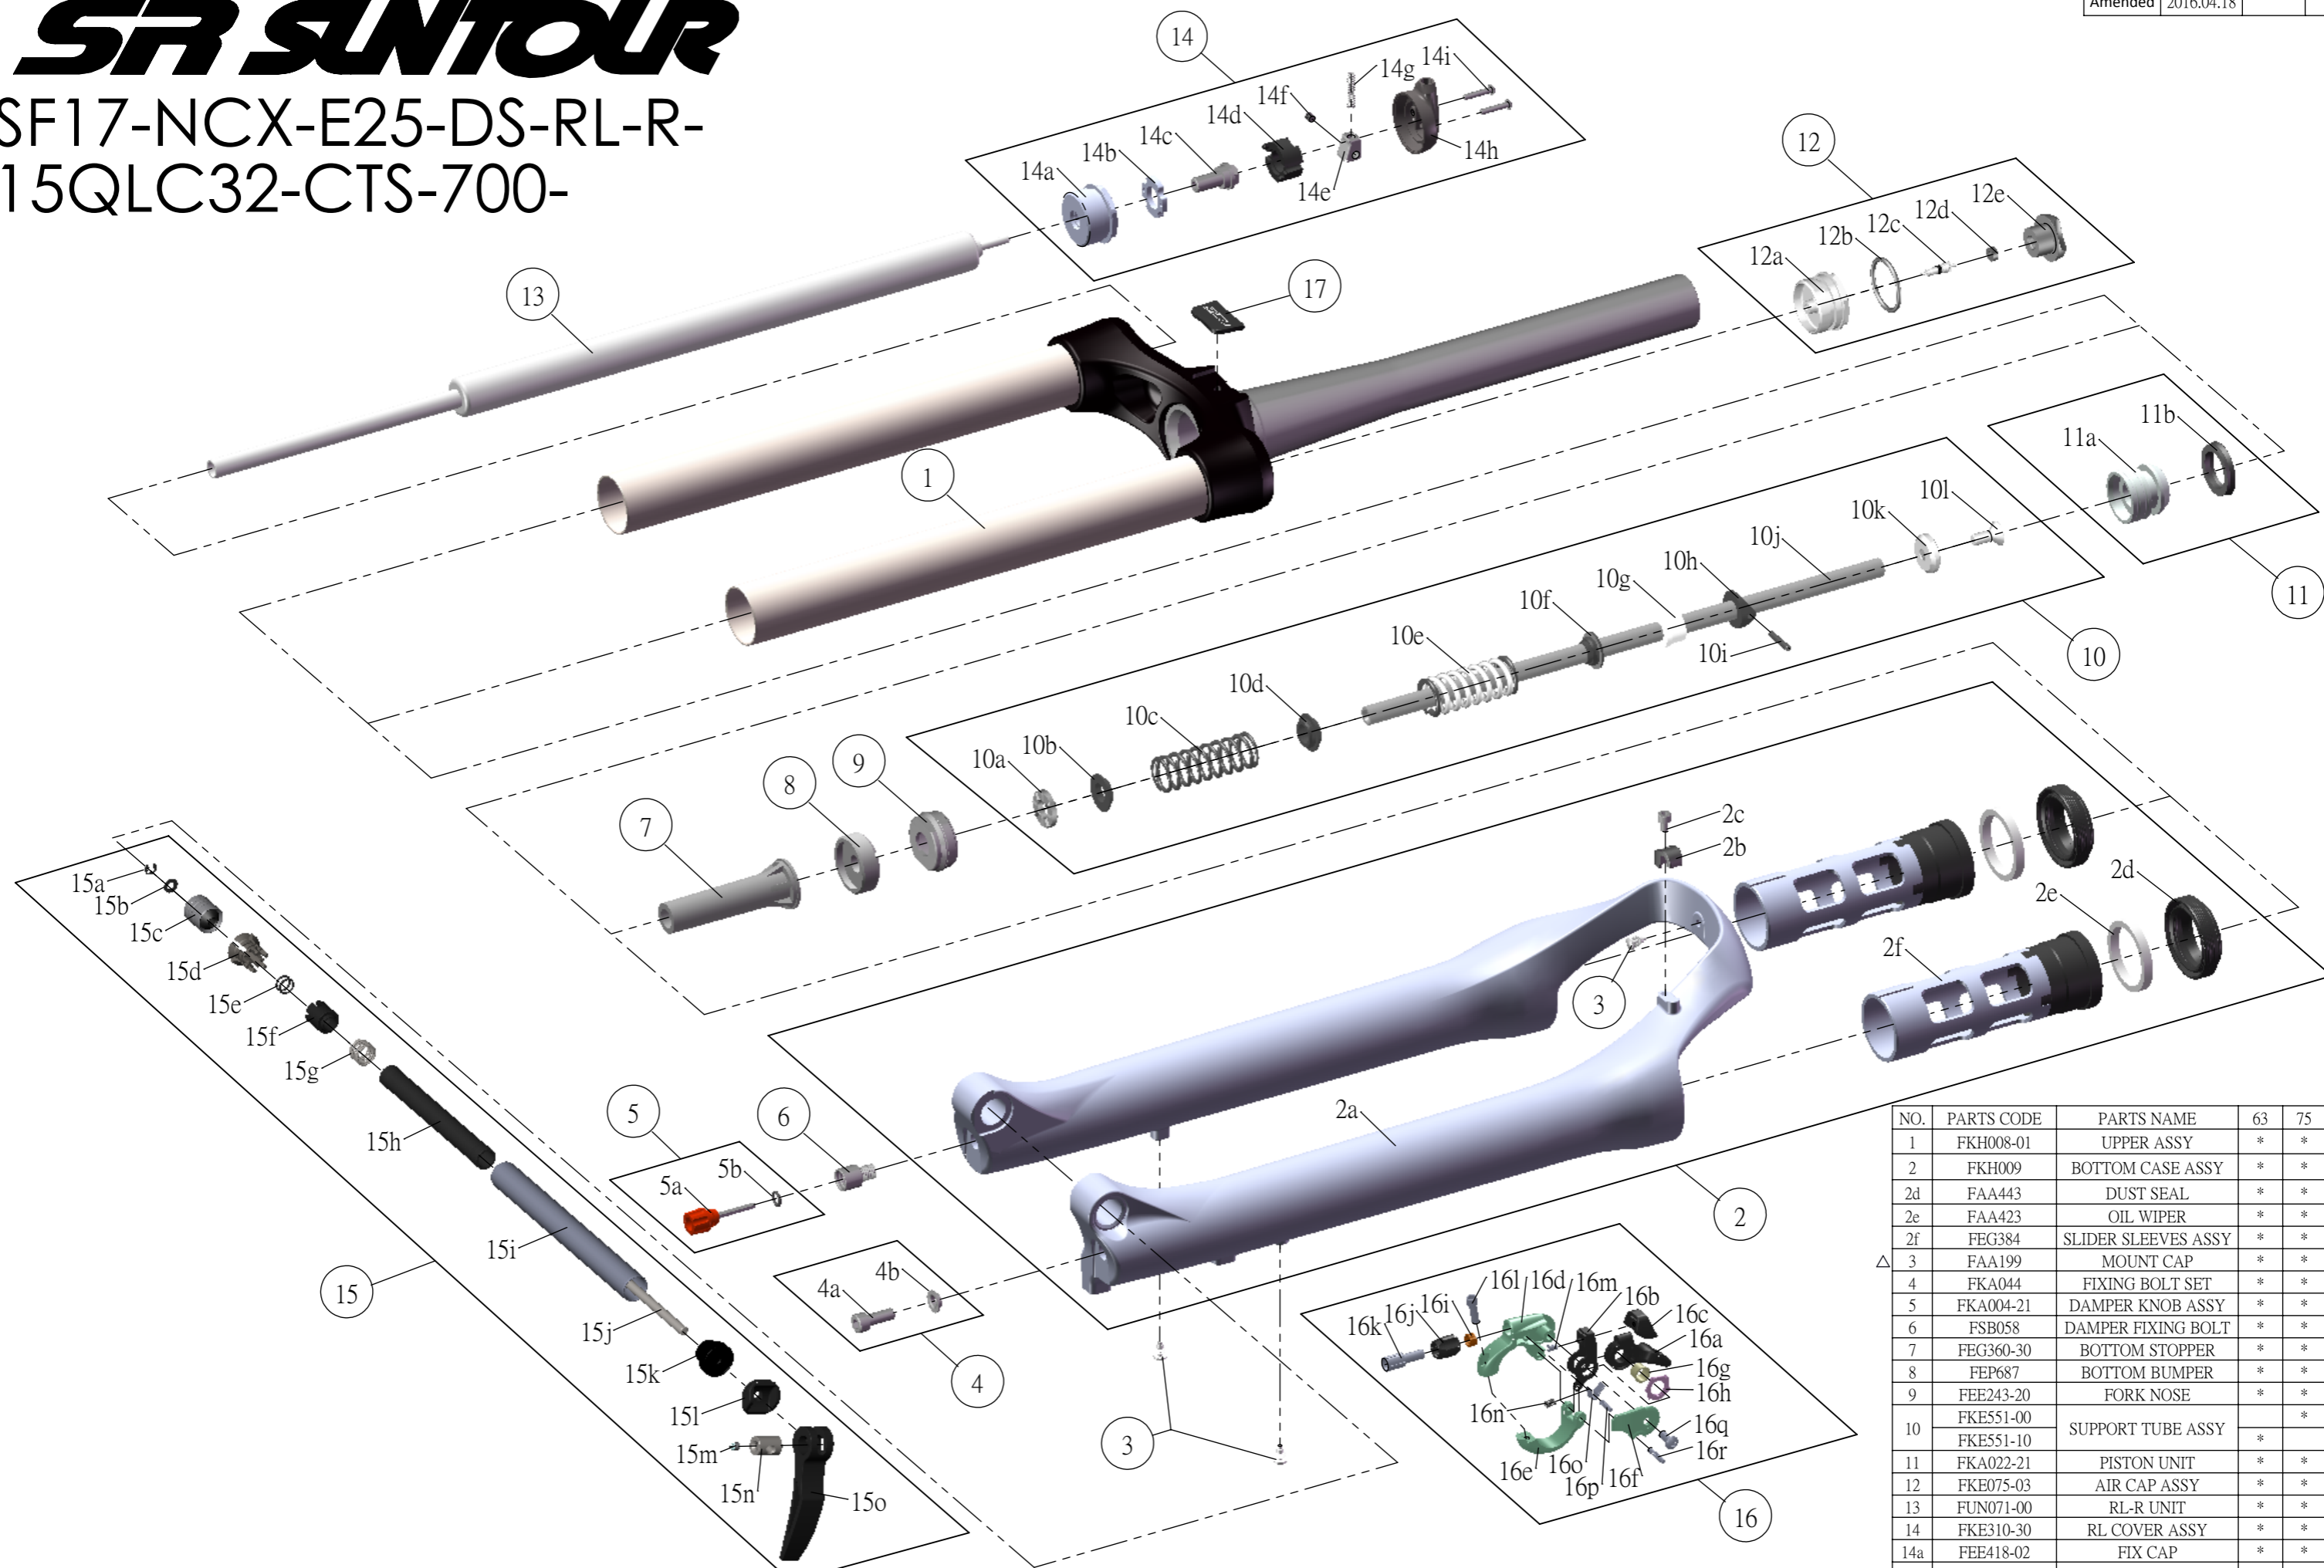

SF SUNTOUR

SF17-NCX-E25-DS-RL-R- 15QLC32-CTS-700-

NO.	PARTS CODE	PARTS NAME	63	75	QT
1	FKH008-01	UPPER ASSY	*	*	1
2	FKH009	BOTTOM CASE ASSY	*	*	1
2d	FAA443	DUST SEAL	*	*	2
2e	FAA423	OIL WIPER	*	*	2
2f	FEG384	SLIDER SLEEVES ASSY	*	*	2
△ 3	FAA199	MOUNT CAP	*	*	3
4	FKA044	FIXING BOLT SET	*	*	1
5	FKA004-21	DAMPER KNOB ASSY	*	*	1
6	FSB058	DAMPER FIXING BOLT	*	*	1
7	FEG360-30	BOTTOM STOPPER	*	*	1
8	FEP687	BOTTOM BUMPER	*	*	1
9	FEE243-20	FORK NOSE	*	*	1
10	FKE551-00	SUPPORT TUBE ASSY			1
	FKE551-10		*	*	1
11	FKA022-21	PISTON UNIT	*	*	1
12	FKE075-03	AIR CAP ASSY	*	*	1
13	FUN071-00	RL-R UNIT	*	*	1
14	FKE310-30	RL COVER ASSY	*	*	1
14a	FEE418-02	FIX CAP	*	*	1
14h	FEE939	RL COVER	*	*	1
15	FKA069-25	15QLC32 AXLE SET	*	*	1
16	SL15SC-RL0	REMOTE LEVER ASSY	*	*	1
△ 17	FEG394	BRACE COVER	*	*	1