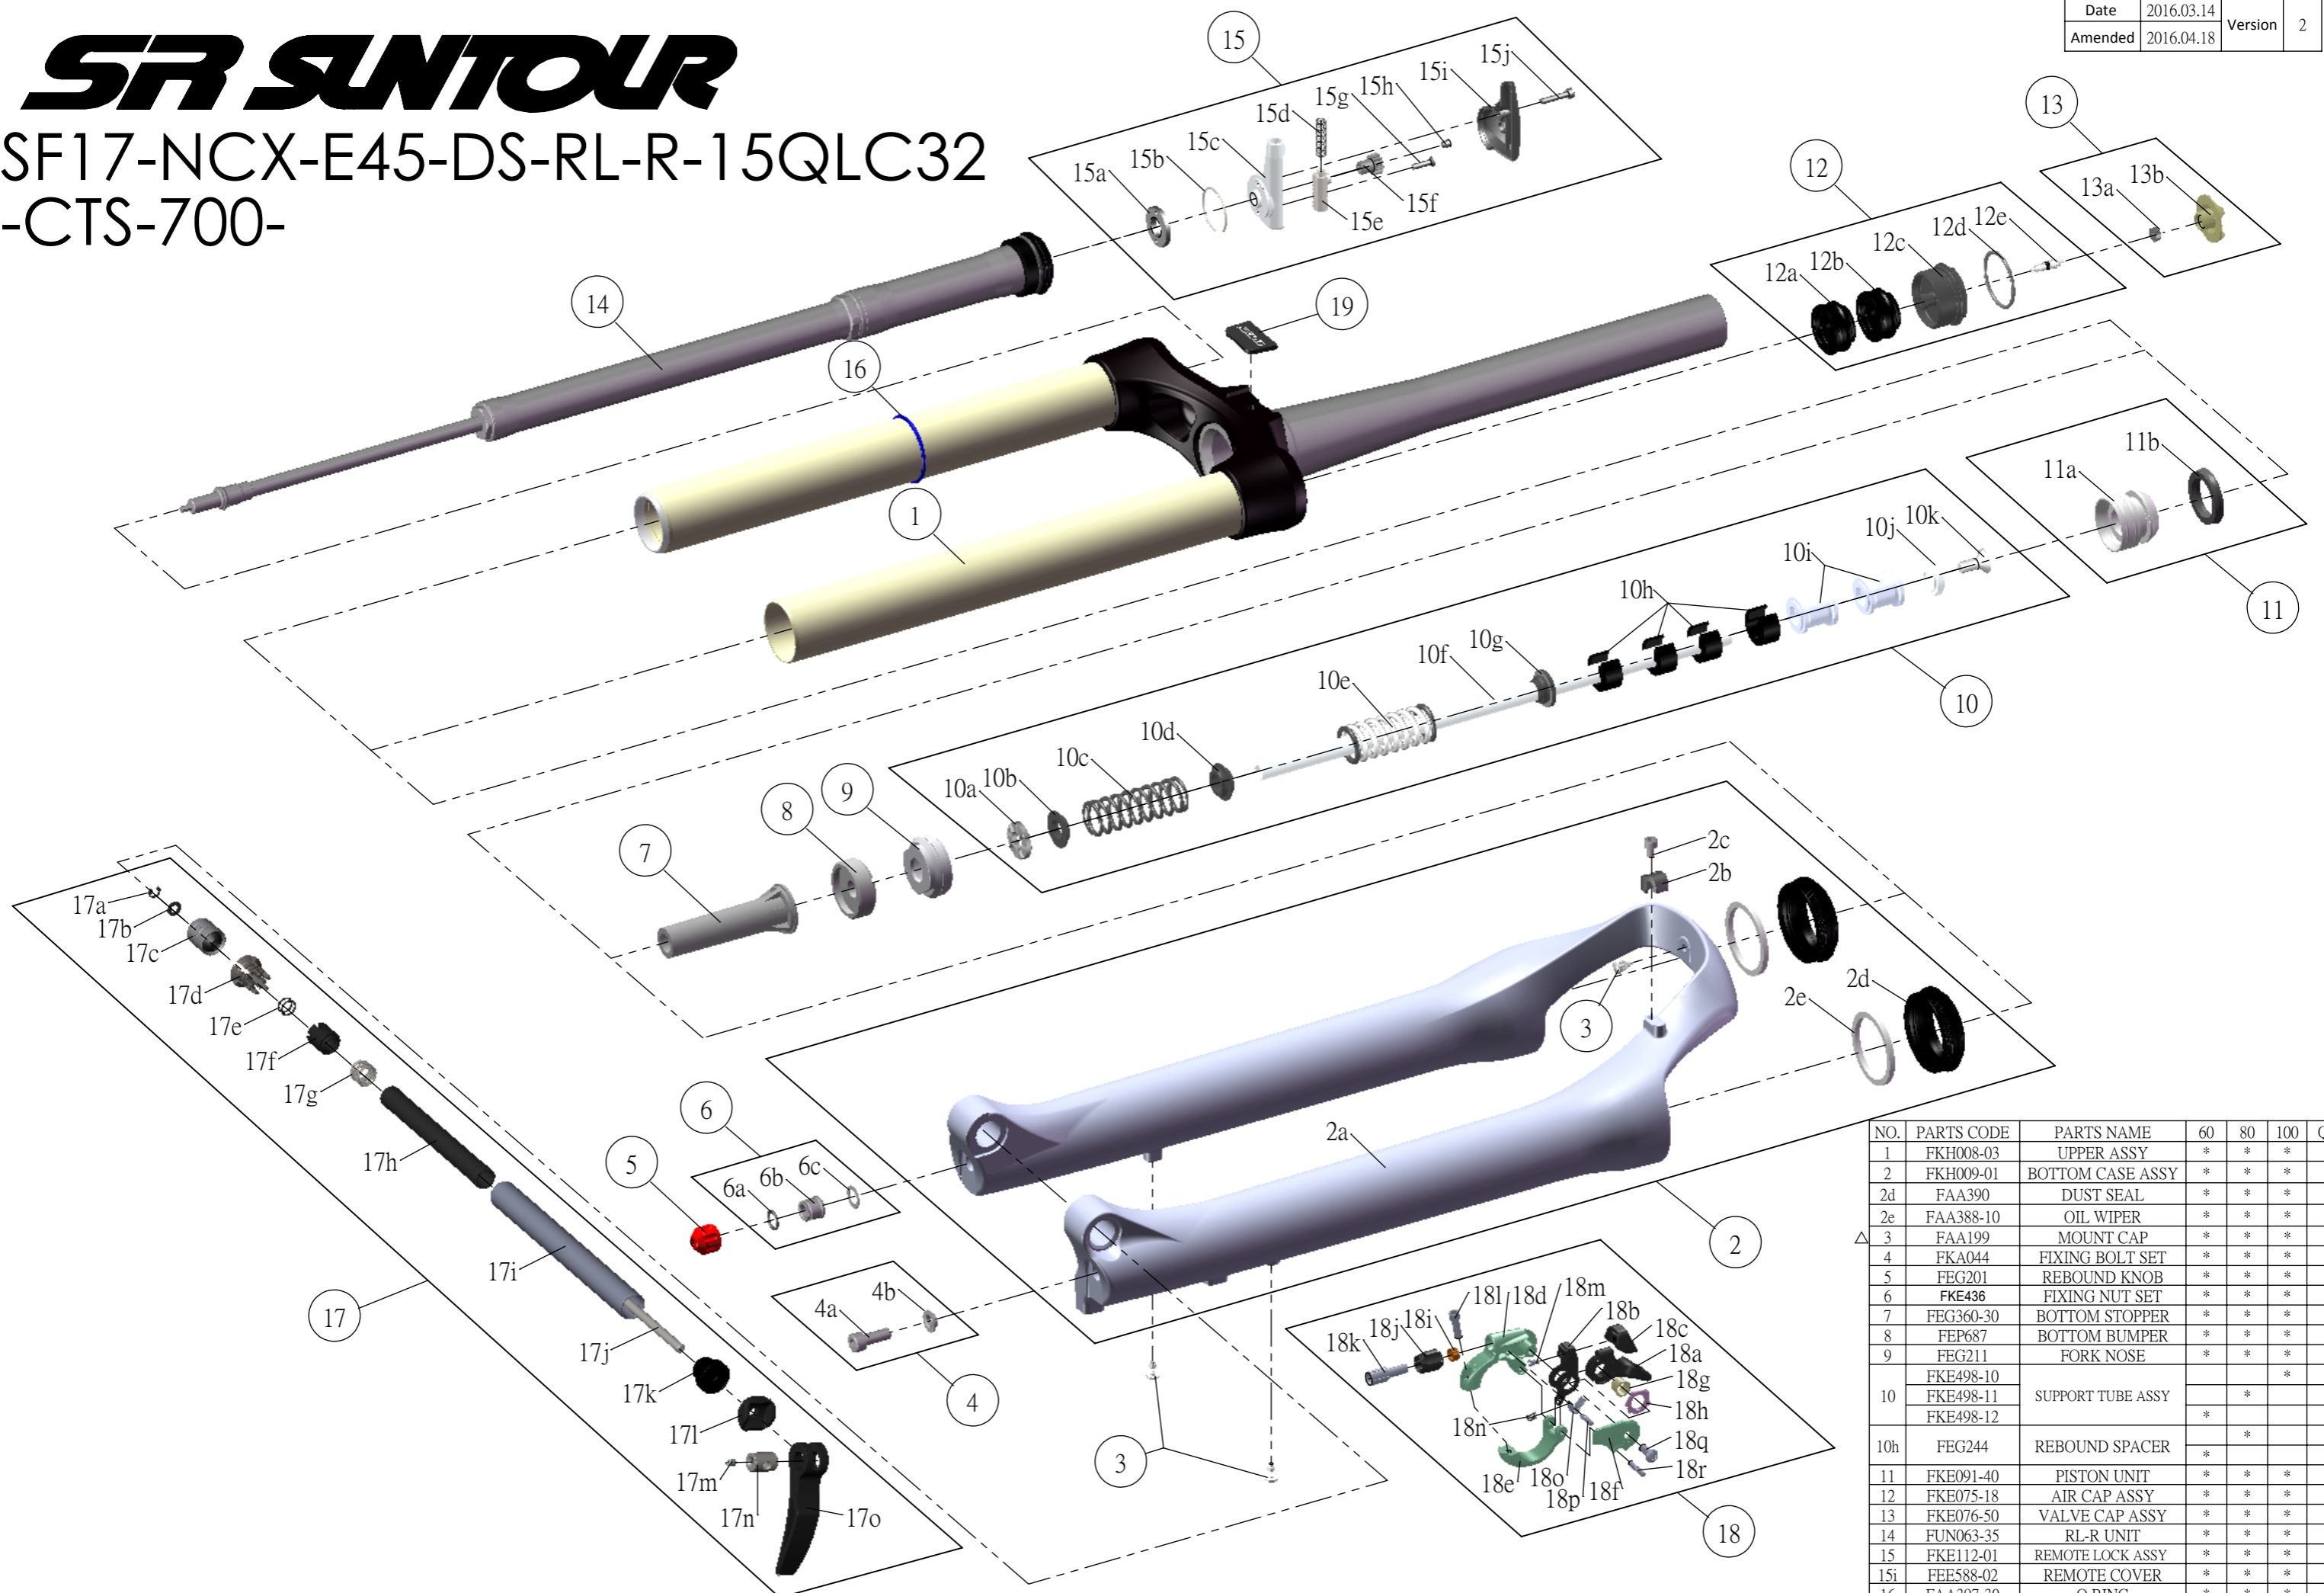

SF SUNTOUR

SF17-NCX-E45-DS-RL-R-15QLC32
-CTS-700-

Date	2016.03.14	Version	2
Amended	2016.04.18		

NO.	PARTS CODE	PARTS NAME	60	80	100	QT
1	FKH008-03	UPPER ASSY	*	*	*	1
2	FKH009-01	BOTTOM CASE ASSY	*	*	*	1
2d	FAA390	DUST SEAL	*	*	*	2
2e	FAA388-10	OIL WIPER	*	*	*	2
3	FAA199	MOUNT CAP	*	*	*	3
4	FKA044	FIXING BOLT SET	*	*	*	1
5	FEG201	REBOUND KNOB	*	*	*	1
6	FKE436	FIXING NUT SET	*	*	*	1
7	FEG360-30	BOTTOM STOPPER	*	*	*	1
8	FEP687	BOTTOM BUMPER	*	*	*	1
9	FEG211	FORK NOSE	*	*	*	1
	FKE498-10				*	1
10	FKE498-11	SUPPORT TUBE ASSY		*	*	1
	FKE498-12		*	*	*	1
10h	FEG244	REBOUND SPACER		*	*	2
			*	*	*	4
11	FKE091-40	PISTON UNIT	*	*	*	1
12	FKE075-18	AIR CAP ASSY	*	*	*	1
13	FKE076-50	VALVE CAP ASSY	*	*	*	1
14	FUN063-35	RL-R UNIT	*	*	*	1
15	FKE112-01	REMOTE LOCK ASSY	*	*	*	1
15i	FEE588-02	REMOTE COVER	*	*	*	1
16	FAA397-30	O RING	*	*	*	1
17	FAA069-25	15QLC32 AXLE SET	*	*	*	1
18	SL15SC-RLO	REMOTE LEVER ASSY	*	*	*	1
18a			*	*	*	1
18b			*	*	*	1
18c			*	*	*	1
18d			*	*	*	1
18e			*	*	*	1
18f			*	*	*	1
18g			*	*	*	1
18h			*	*	*	1
18i			*	*	*	1
18j			*	*	*	1
18k			*	*	*	1
18l			*	*	*	1
18m			*	*	*	1
18n			*	*	*	1
18o			*	*	*	1
18p			*	*	*	1
18q			*	*	*	1
18r			*	*	*	1
19	FEG394	BRACE COVER	*	*	*	1