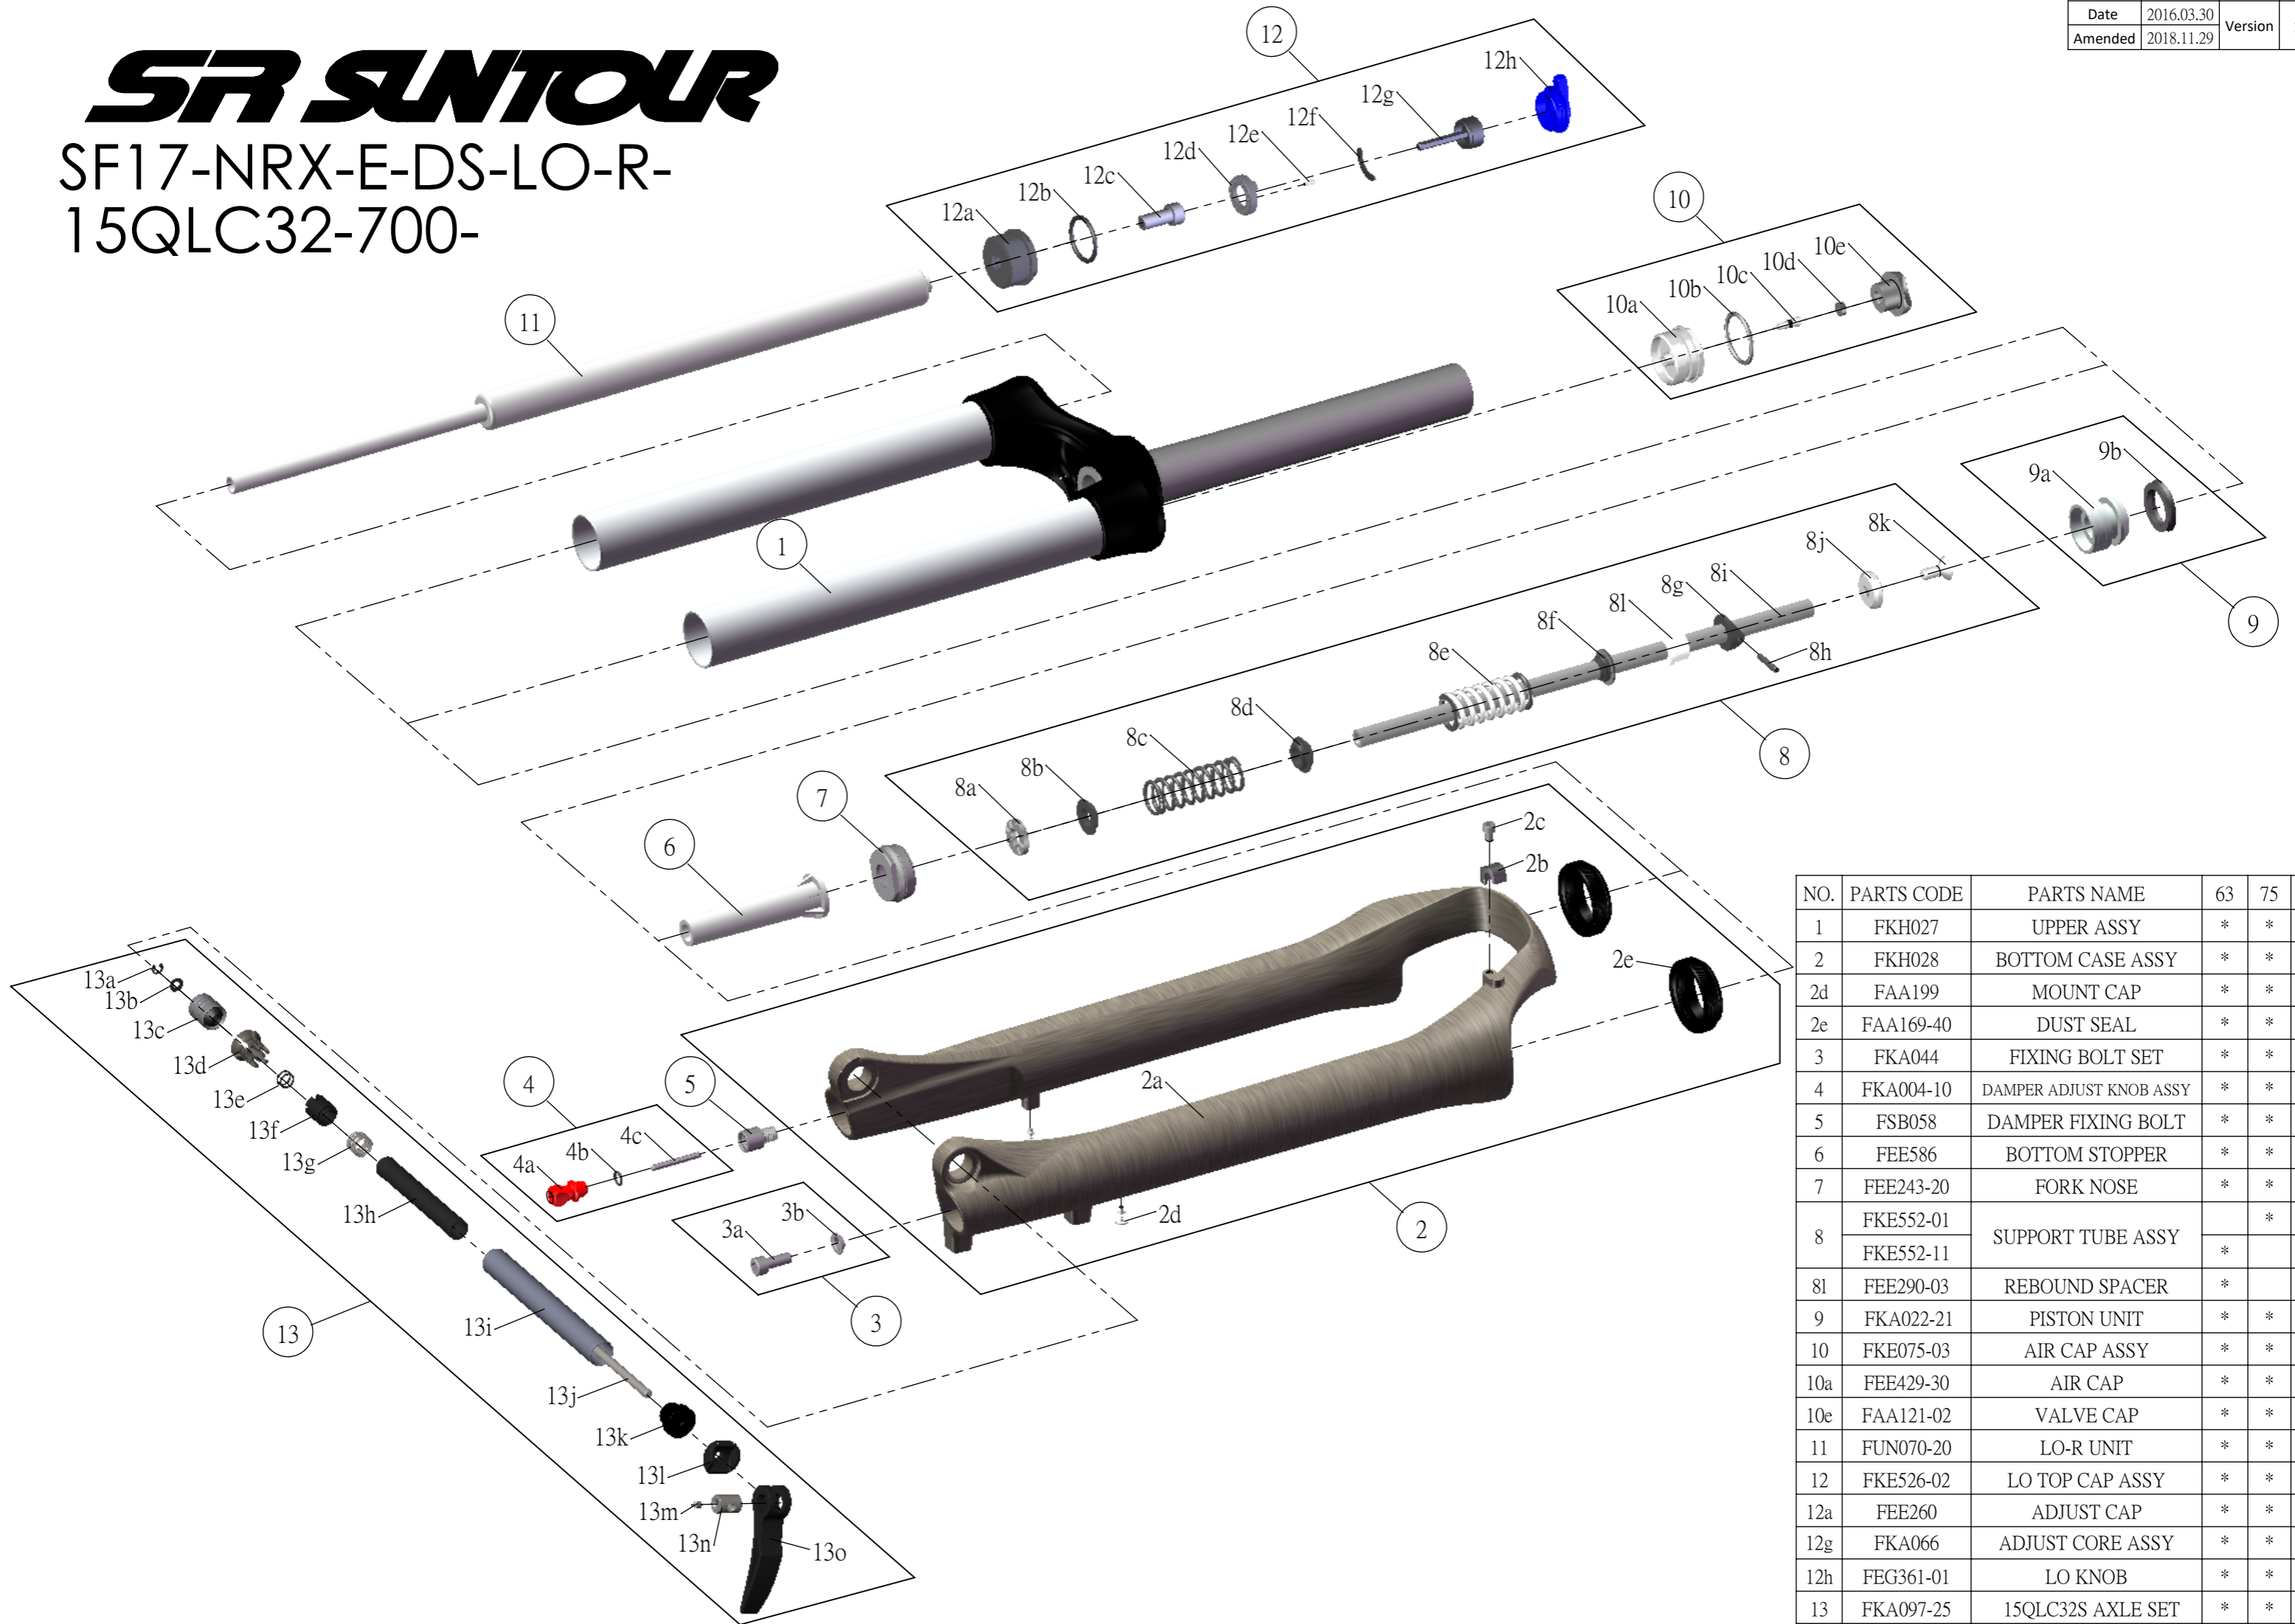

SF SUNTOUR

SF17-NRX-E-DS-LO-R- 15QLC32-700-

NO.	PARTS CODE	PARTS NAME	63	75	QT
1	FKH027	UPPER ASSY	*	*	1
2	FKH028	BOTTOM CASE ASSY	*	*	1
2d	FAA199	MOUNT CAP	*	*	2
2e	FAA169-40	DUST SEAL	*	*	2
3	FKA044	FIXING BOLT SET	*	*	1
4	FKA004-10	DAMPER ADJUST KNOB ASSY	*	*	1
5	FSB058	DAMPER FIXING BOLT	*	*	1
6	FEE586	BOTTOM STOPPER	*	*	1
7	FEE243-20	FORK NOSE	*	*	1
8	FKE552-01	SUPPORT TUBE ASSY		*	1
	FKE552-11		*	1	
8l	FEE290-03	REBOUND SPACER	*		1
9	FKA022-21	PISTON UNIT	*	*	1
10	FKE075-03	AIR CAP ASSY	*	*	1
10a	FEE429-30	AIR CAP	*	*	1
10e	FAA121-02	VALVE CAP	*	*	1
11	FUN070-20	LO-R UNIT	*	*	1
12	FKE526-02	LO TOP CAP ASSY	*	*	1
12a	FEE260	ADJUST CAP	*	*	1
12g	FKA066	ADJUST CORE ASSY	*	*	1
12h	FEG361-01	LO KNOB	*	*	1
13	FKA097-25	15QLC32S AXLE SET	*	*	1