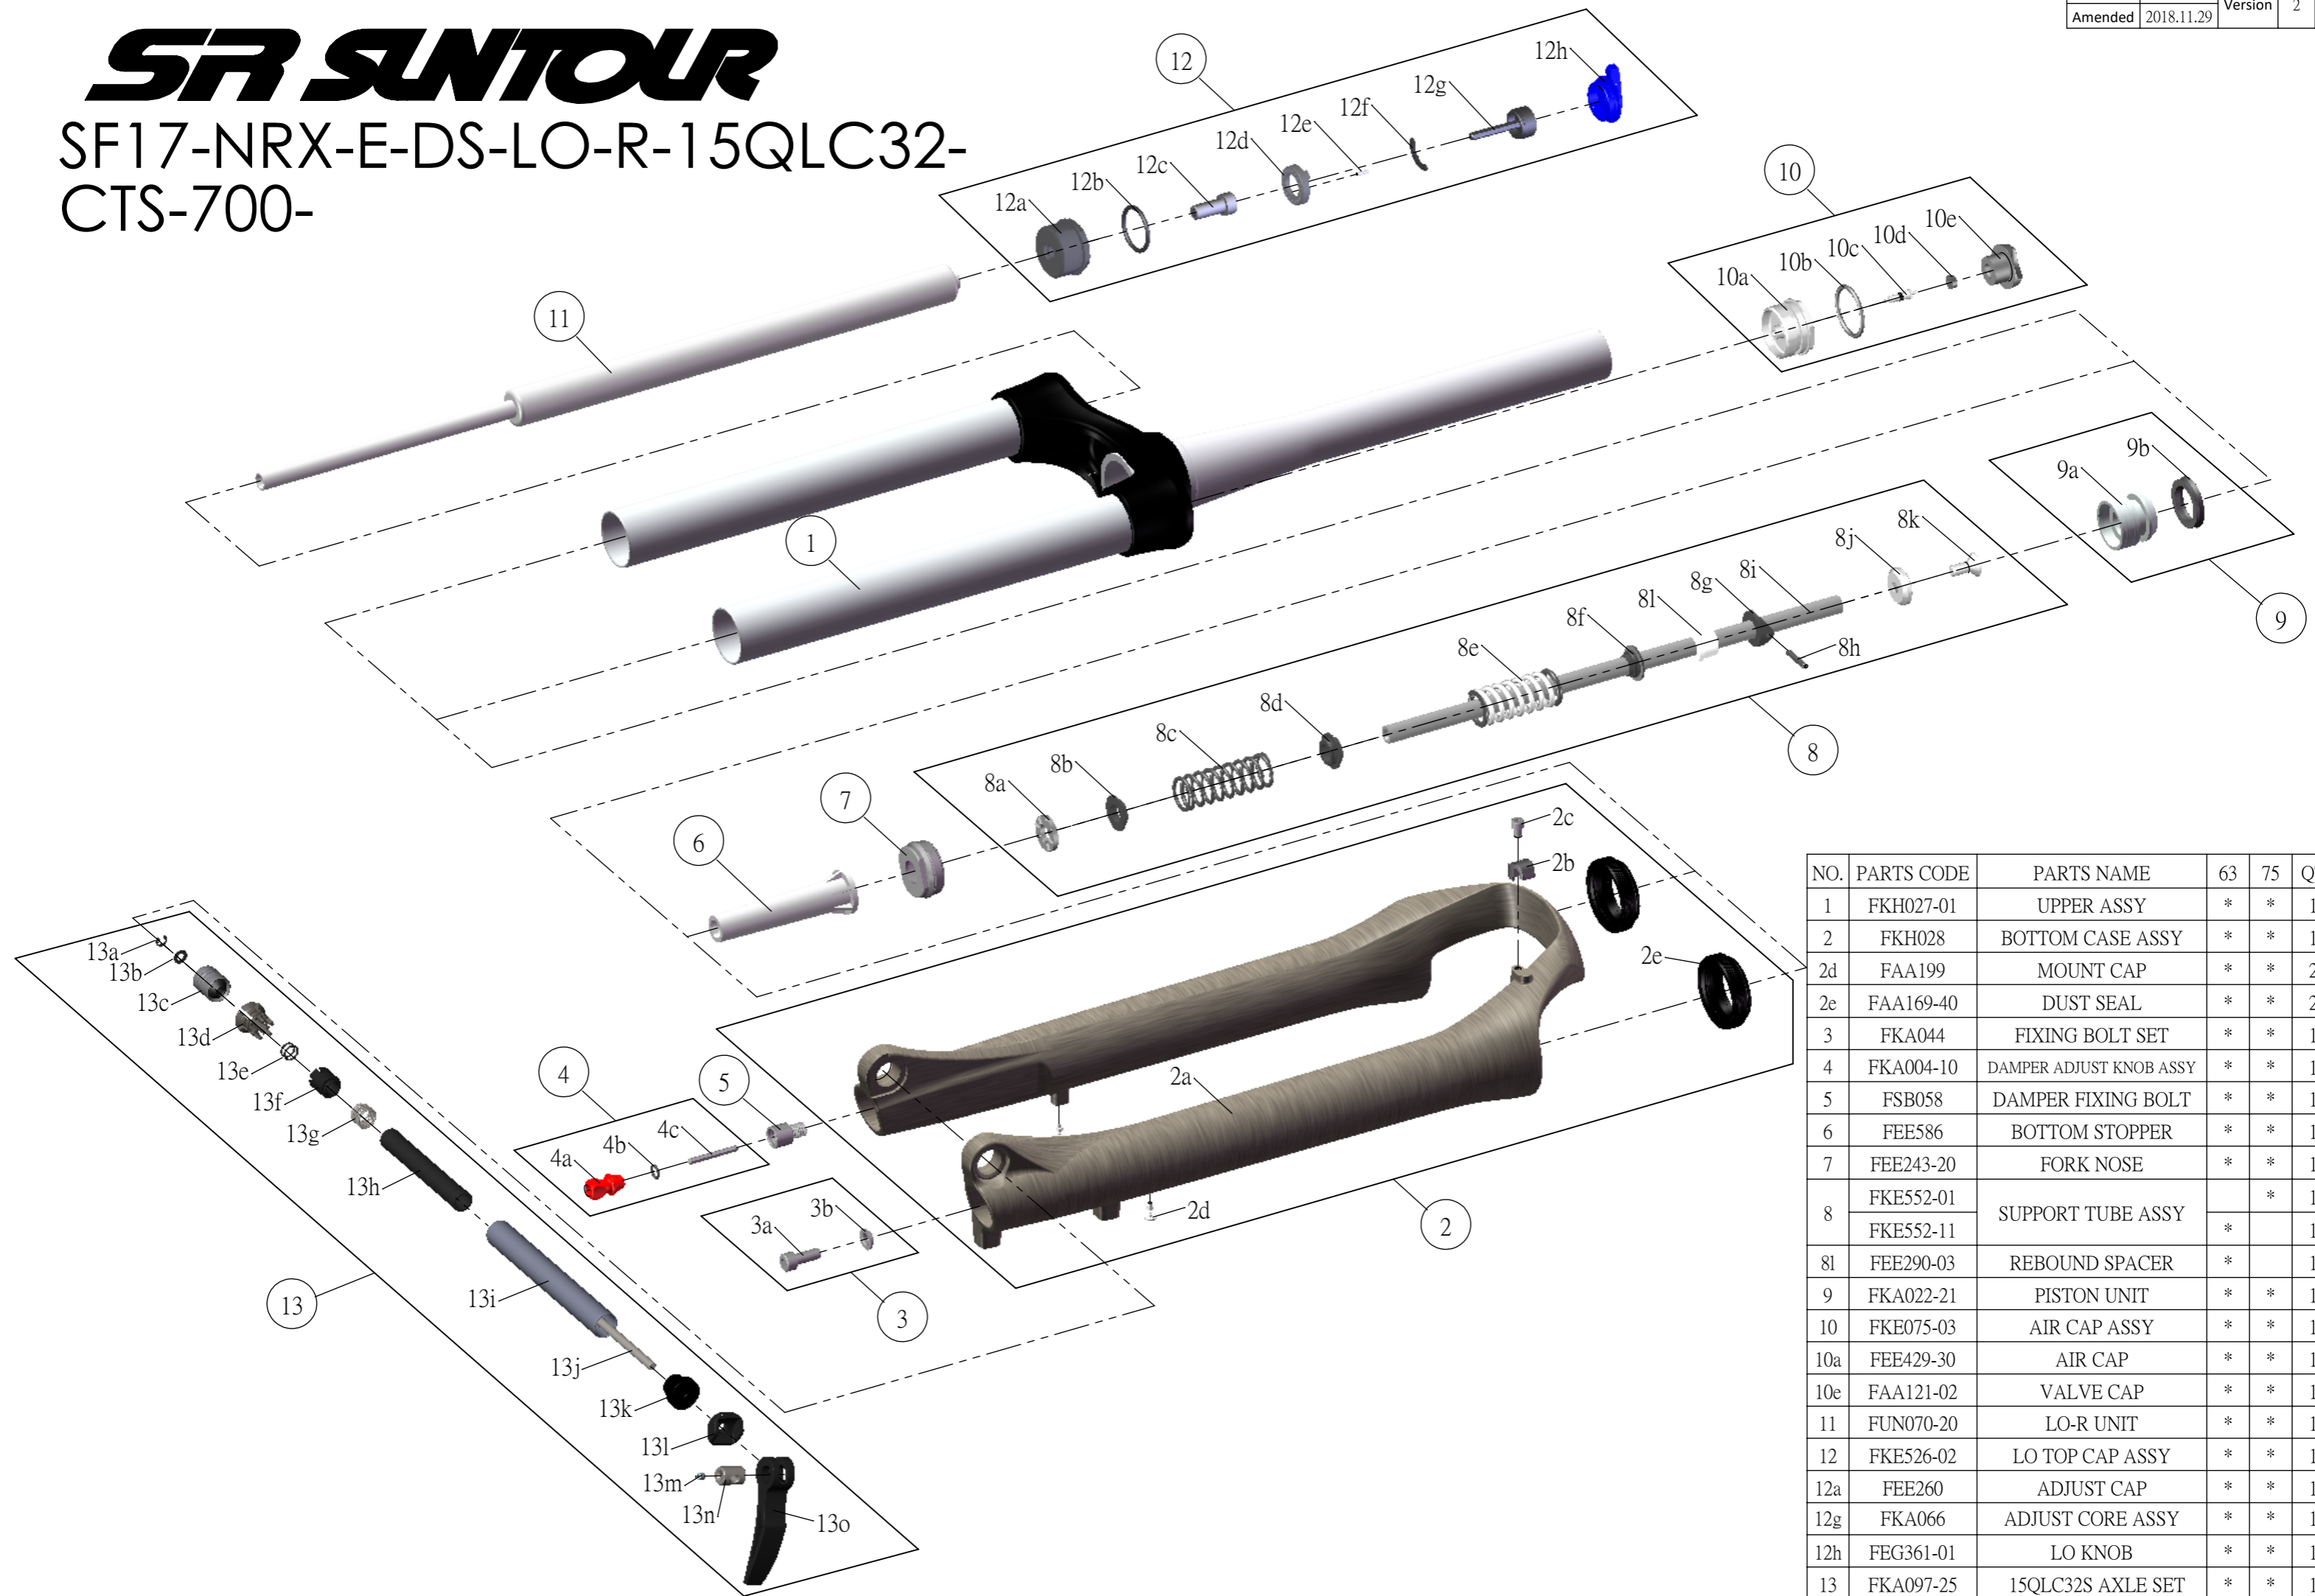

SF SUNTOUR

SF17-NRX-E-DS-LO-R-15QLC32-CTS-700-

NO.	PARTS CODE	PARTS NAME	63	75	QT
1	FKH027-01	UPPER ASSY	*	*	1
2	FKH028	BOTTOM CASE ASSY	*	*	1
2d	FAA199	MOUNT CAP	*	*	2
2e	FAA169-40	DUST SEAL	*	*	2
3	FKA044	FIXING BOLT SET	*	*	1
4	FKA004-10	DAMPER ADJUST KNOB ASSY	*	*	1
5	FSB058	DAMPER FIXING BOLT	*	*	1
6	FEE586	BOTTOM STOPPER	*	*	1
7	FEE243-20	FORK NOSE	*	*	1
8	FKE552-01	SUPPORT TUBE ASSY		*	1
	FKE552-11		*	1	
8l	FEE290-03	REBOUND SPACER	*		1
9	FKA022-21	PISTON UNIT	*	*	1
10	FKE075-03	AIR CAP ASSY	*	*	1
10a	FEE429-30	AIR CAP	*	*	1
10e	FAA121-02	VALVE CAP	*	*	1
11	FUN070-20	LO-R UNIT	*	*	1
12	FKE526-02	LO TOP CAP ASSY	*	*	1
12a	FEE260	ADJUST CAP	*	*	1
12g	FKA066	ADJUST CORE ASSY	*	*	1
12h	FEG361-01	LO KNOB	*	*	1
13	FKA097-25	15QLC32S AXLE SET	*	*	1