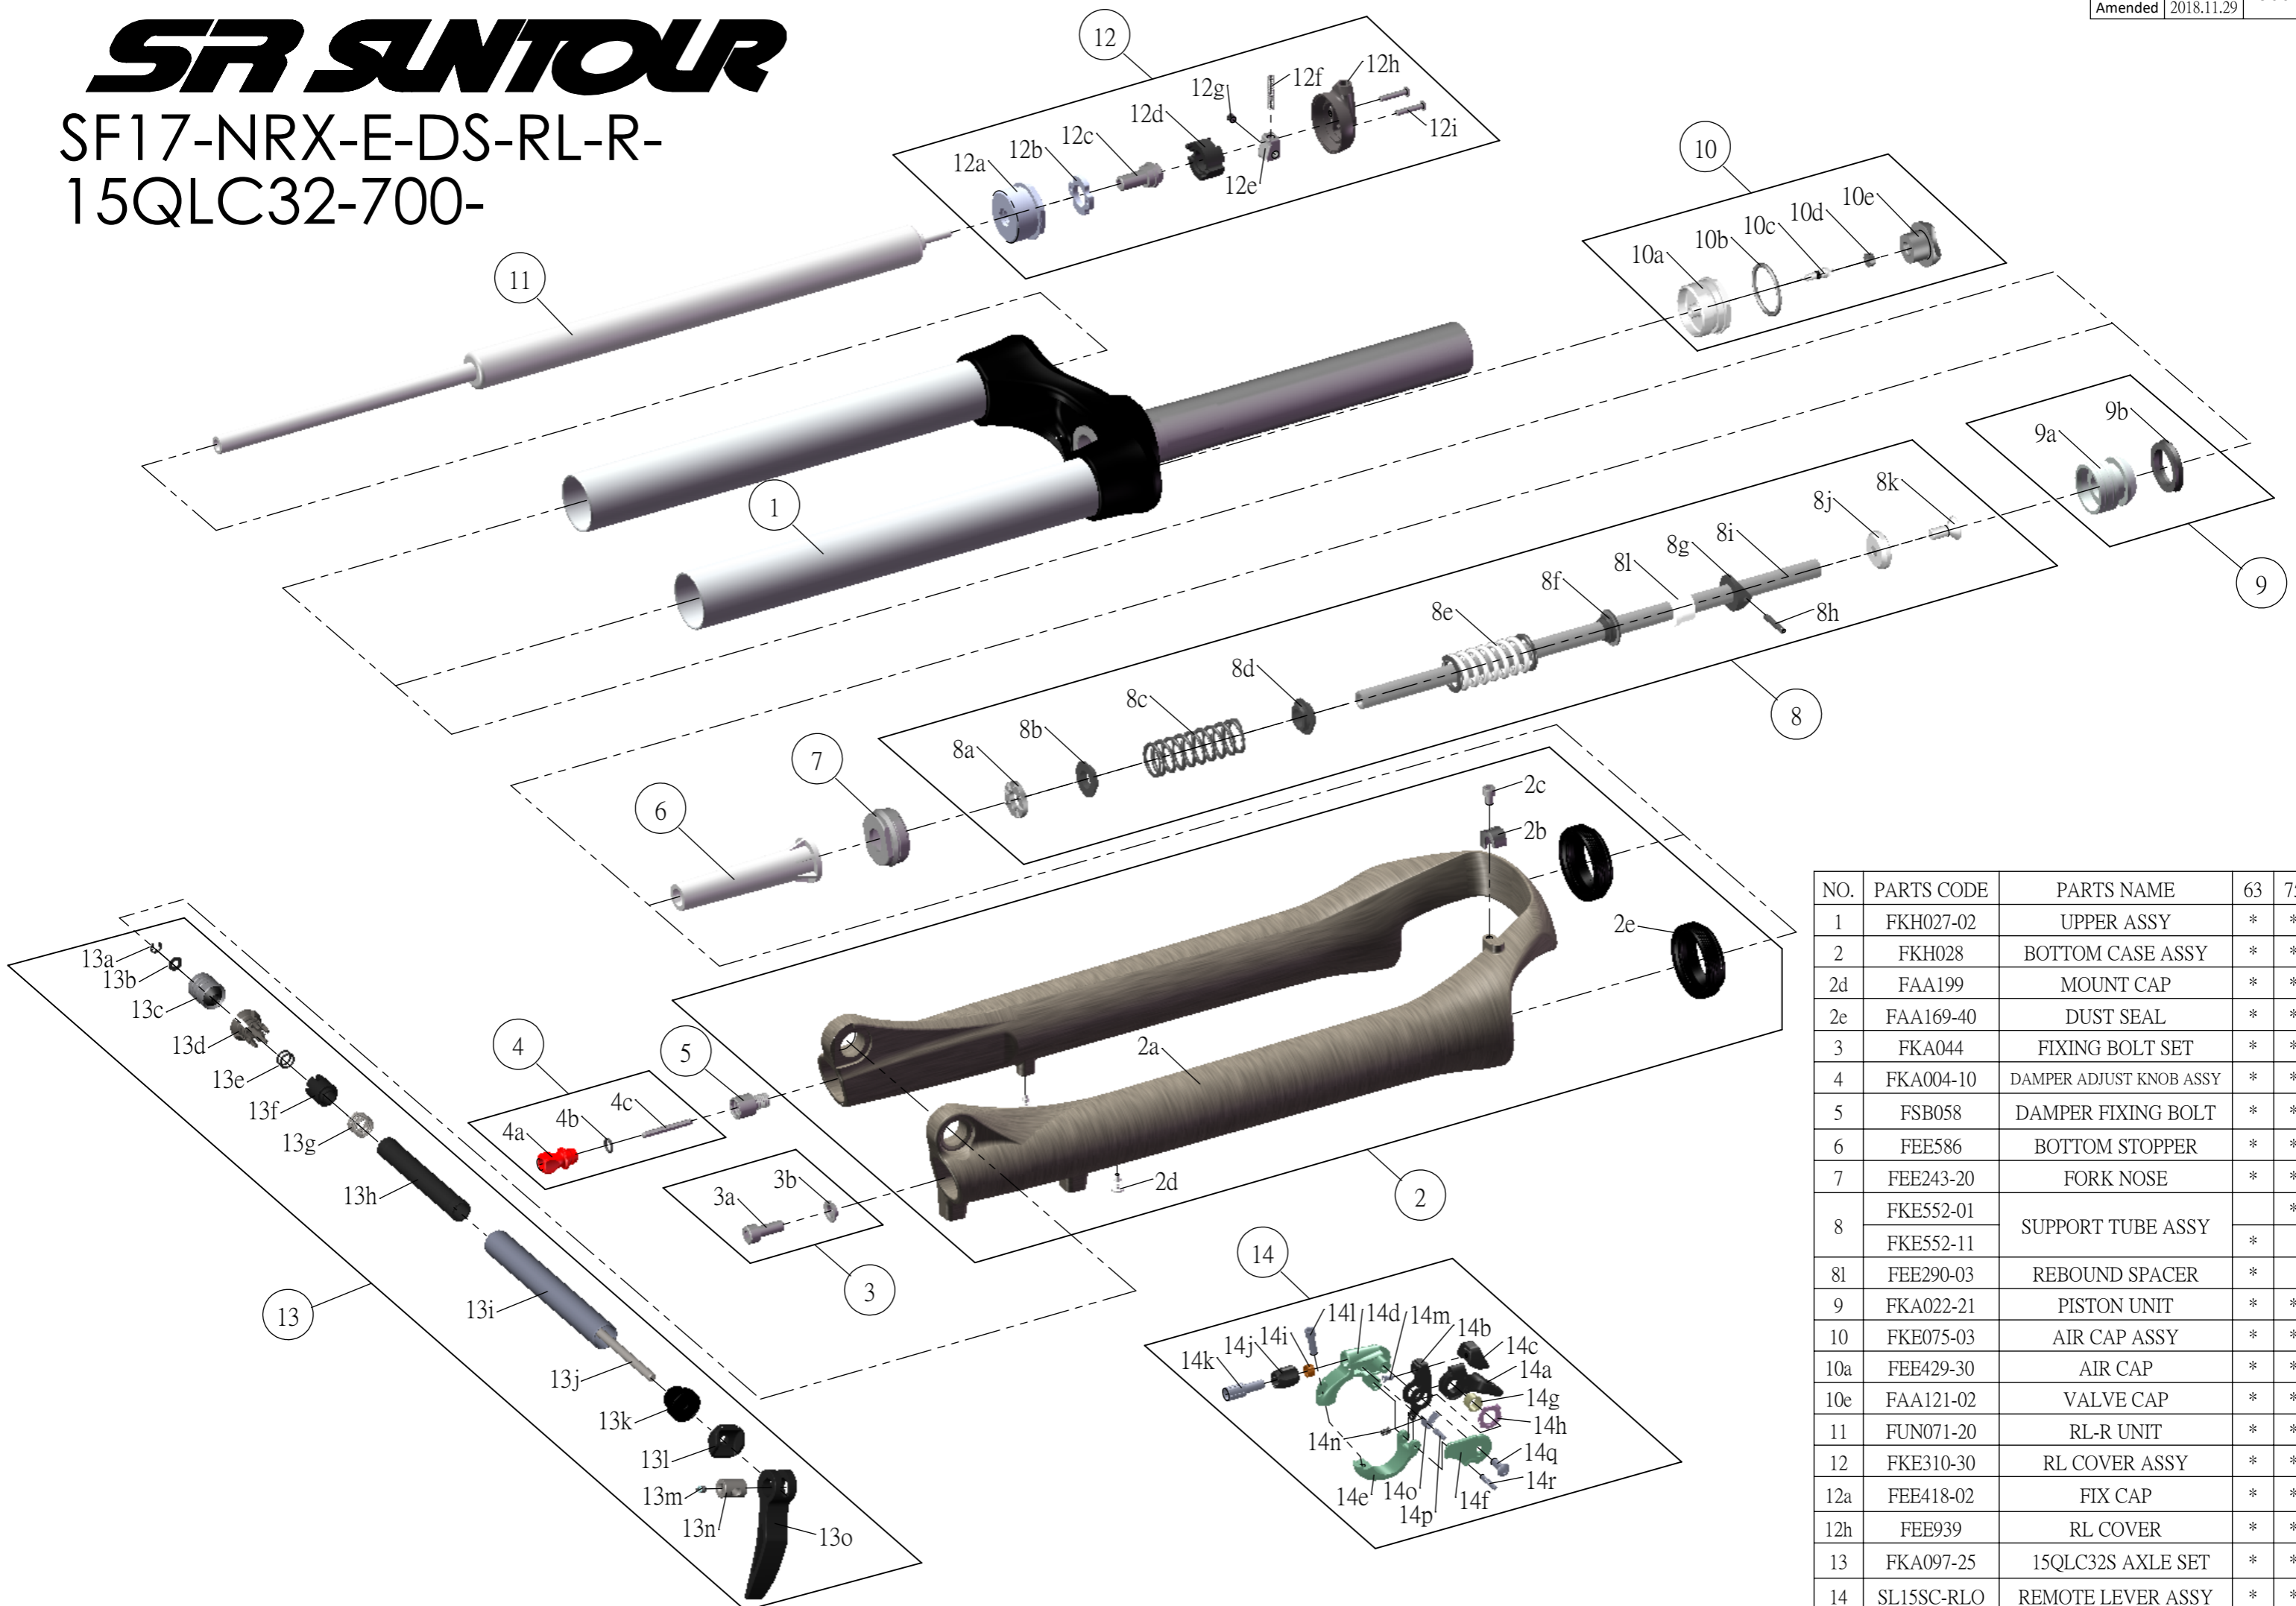

SF SUNTOUR

SF17-NRX-E-DS-RL-R-
15QLC32-700-

NO.	PARTS CODE	PARTS NAME	63	75	QT
1	FKH027-02	UPPER ASSY	*	*	1
2	FKH028	BOTTOM CASE ASSY	*	*	1
2d	FAA199	MOUNT CAP	*	*	2
2e	FAA169-40	DUST SEAL	*	*	2
3	FKA044	FIXING BOLT SET	*	*	1
4	FKA004-10	DAMPER ADJUST KNOB ASSY	*	*	1
5	FSB058	DAMPER FIXING BOLT	*	*	1
6	FEE586	BOTTOM STOPPER	*	*	1
7	FEE243-20	FORK NOSE	*	*	1
8	FKE552-01	SUPPORT TUBE ASSY		*	1
	FKE552-11		*	1	
8l	FEE290-03	REBOUND SPACER	*		1
9	FKA022-21	PISTON UNIT	*	*	1
10	FKE075-03	AIR CAP ASSY	*	*	1
10a	FEE429-30	AIR CAP	*	*	1
10e	FAA121-02	VALVE CAP	*	*	1
11	FUN071-20	RL-R UNIT	*	*	1
12	FKE310-30	RL COVER ASSY	*	*	1
12a	FEE418-02	FIX CAP	*	*	1
12h	FEE939	RL COVER	*	*	1
13	FKA097-25	15QLC32S AXLE SET	*	*	1
14	SL15SC-RLO	REMOTE LEVER ASSY	*	*	1