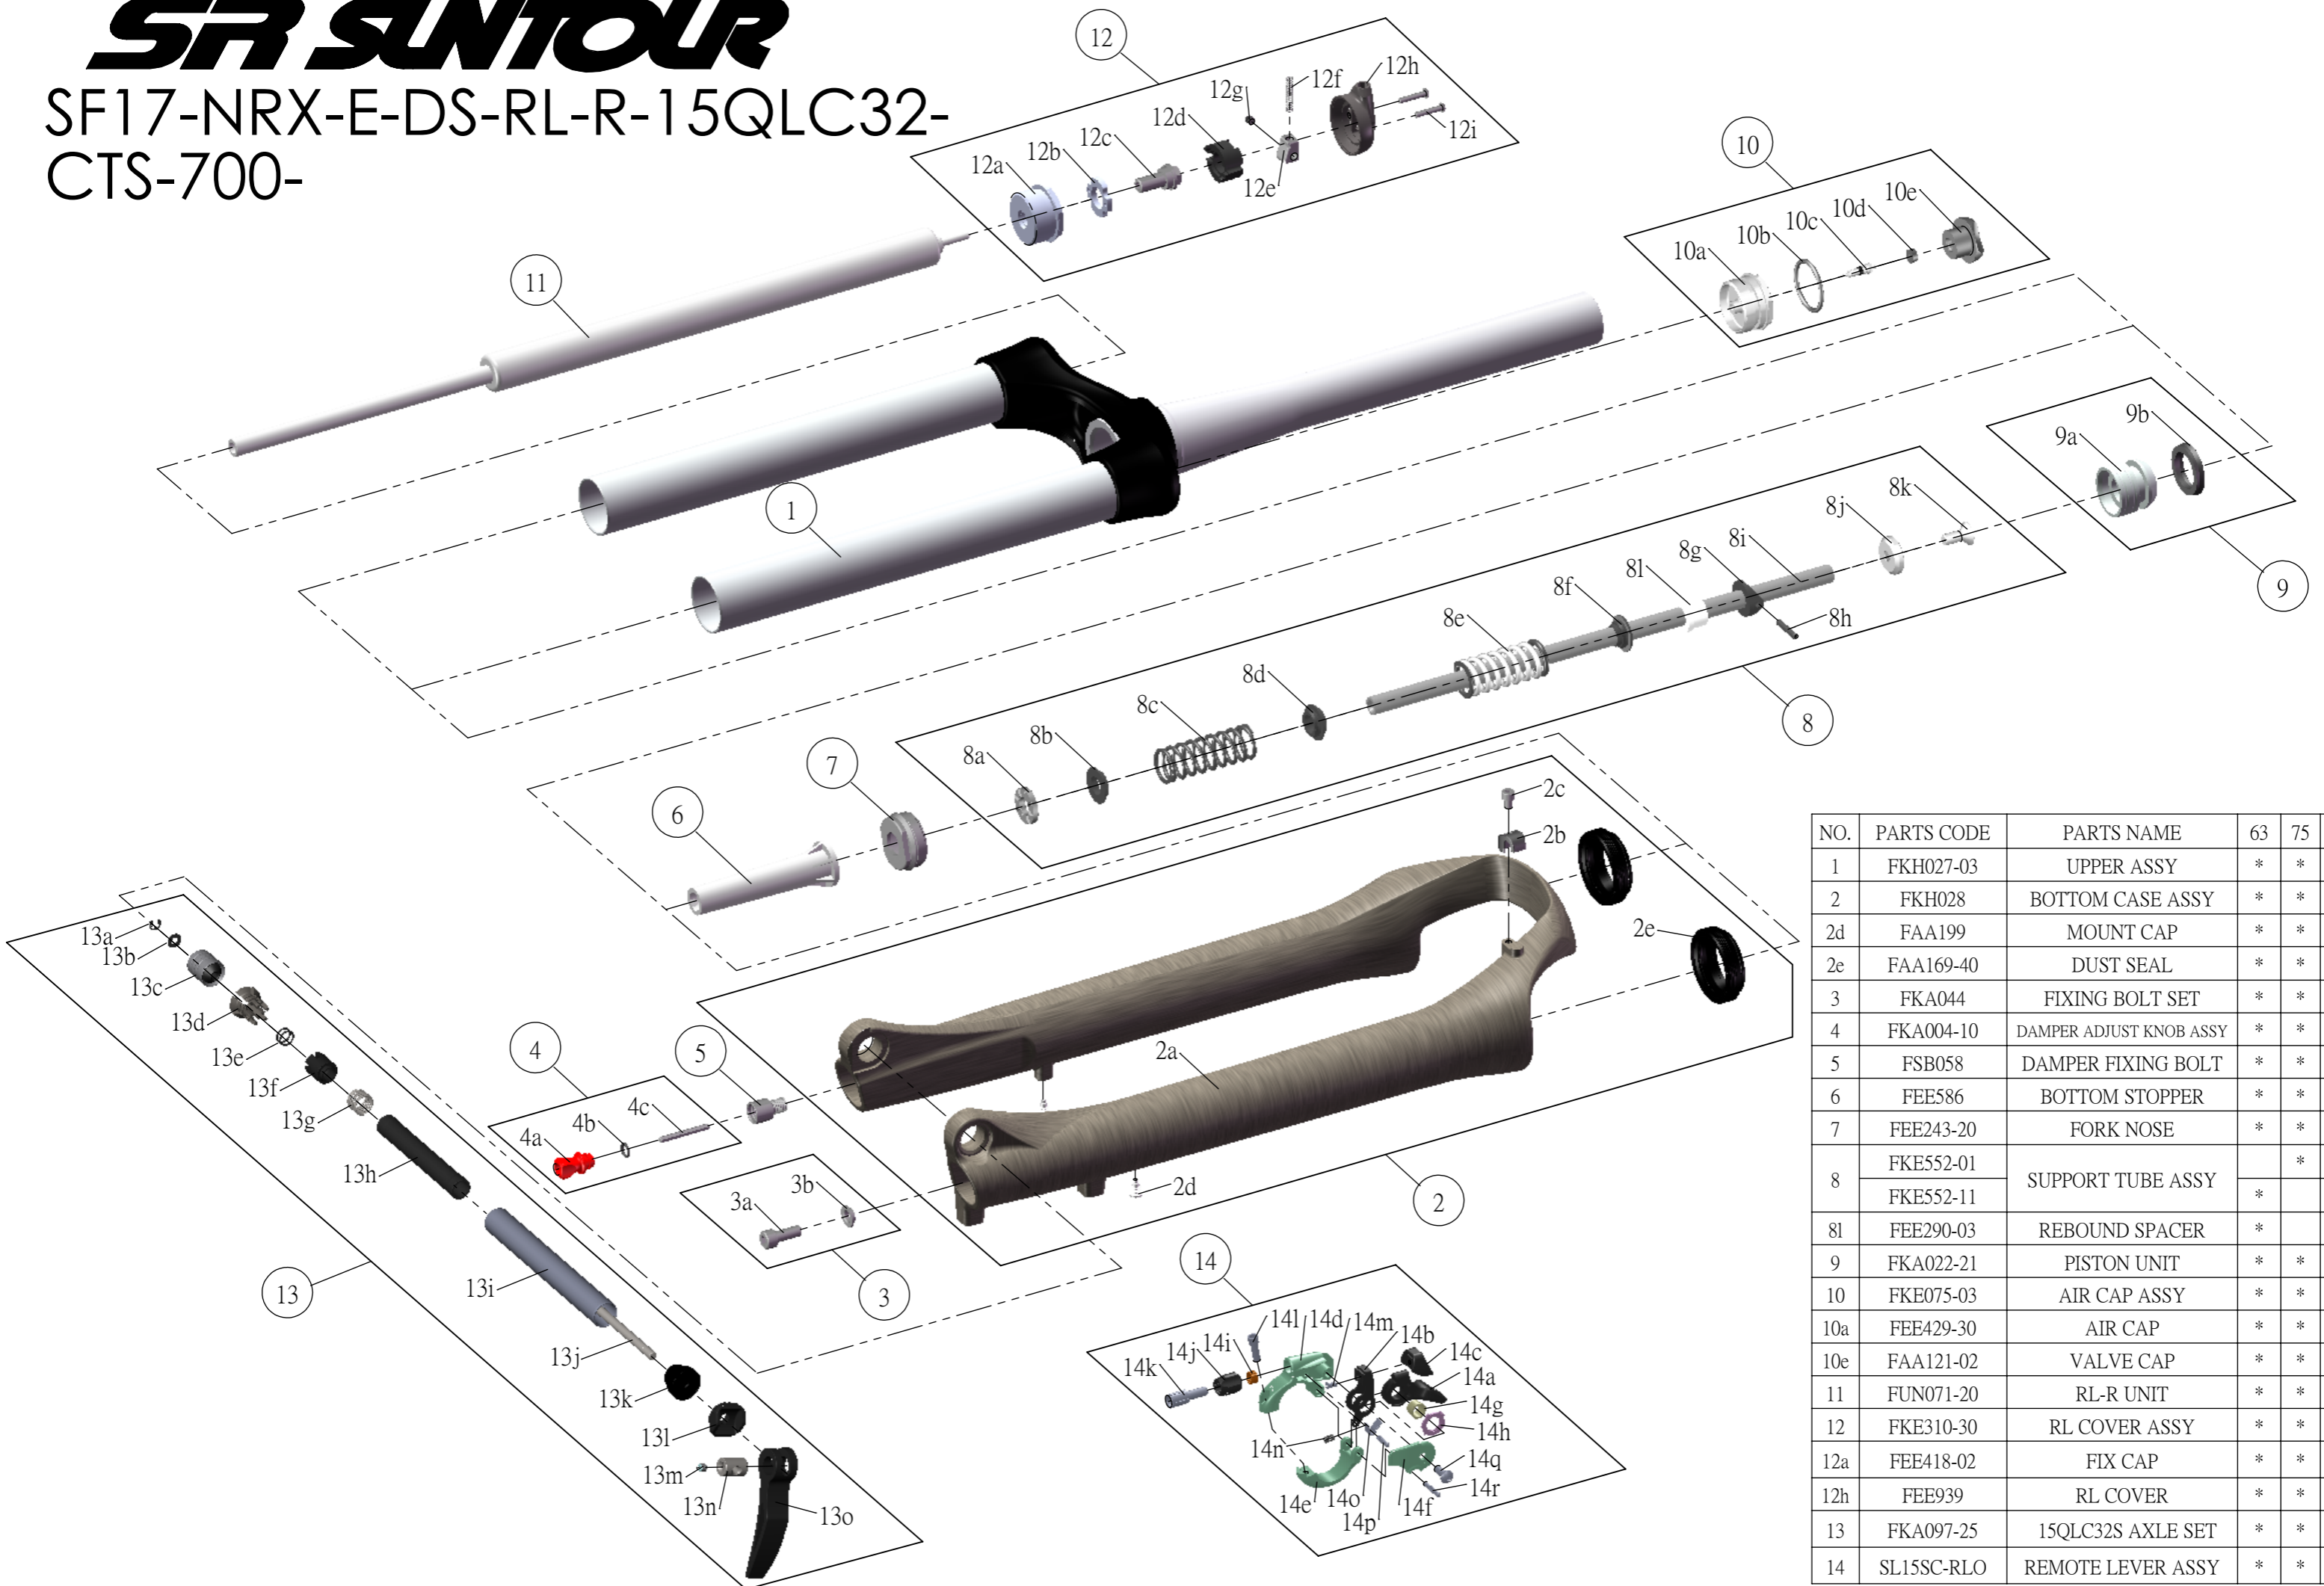

SF SUNTOUR

SF17-NRX-E-DS-RL-R-15QLC32-CTS-700-

NO.	PARTS CODE	PARTS NAME	63	75	QT
1	FKH027-03	UPPER ASSY	*	*	1
2	FKH028	BOTTOM CASE ASSY	*	*	1
2d	FAA199	MOUNT CAP	*	*	2
2e	FAA169-40	DUST SEAL	*	*	2
3	FKA044	FIXING BOLT SET	*	*	1
4	FKA004-10	DAMPER ADJUST KNOB ASSY	*	*	1
5	FSB058	DAMPER FIXING BOLT	*	*	1
6	FEE586	BOTTOM STOPPER	*	*	1
7	FEE243-20	FORK NOSE	*	*	1
8	FKE552-01	SUPPORT TUBE ASSY		*	1
	FKE552-11		*		1
8l	FEE290-03	REBOUND SPACER	*		1
9	FKA022-21	PISTON UNIT	*	*	1
10	FKE075-03	AIR CAP ASSY	*	*	1
10a	FEE429-30	AIR CAP	*	*	1
10e	FAA121-02	VALVE CAP	*	*	1
11	FUN071-20	RL-R UNIT	*	*	1
12	FKE310-30	RL COVER ASSY	*	*	1
12a	FEE418-02	FIX CAP	*	*	1
12h	FEE939	RL COVER	*	*	1
13	FKA097-25	15QLC32S AXLE SET	*	*	1
14	SL15SC-RLO	REMOTE LEVER ASSY	*	*	1