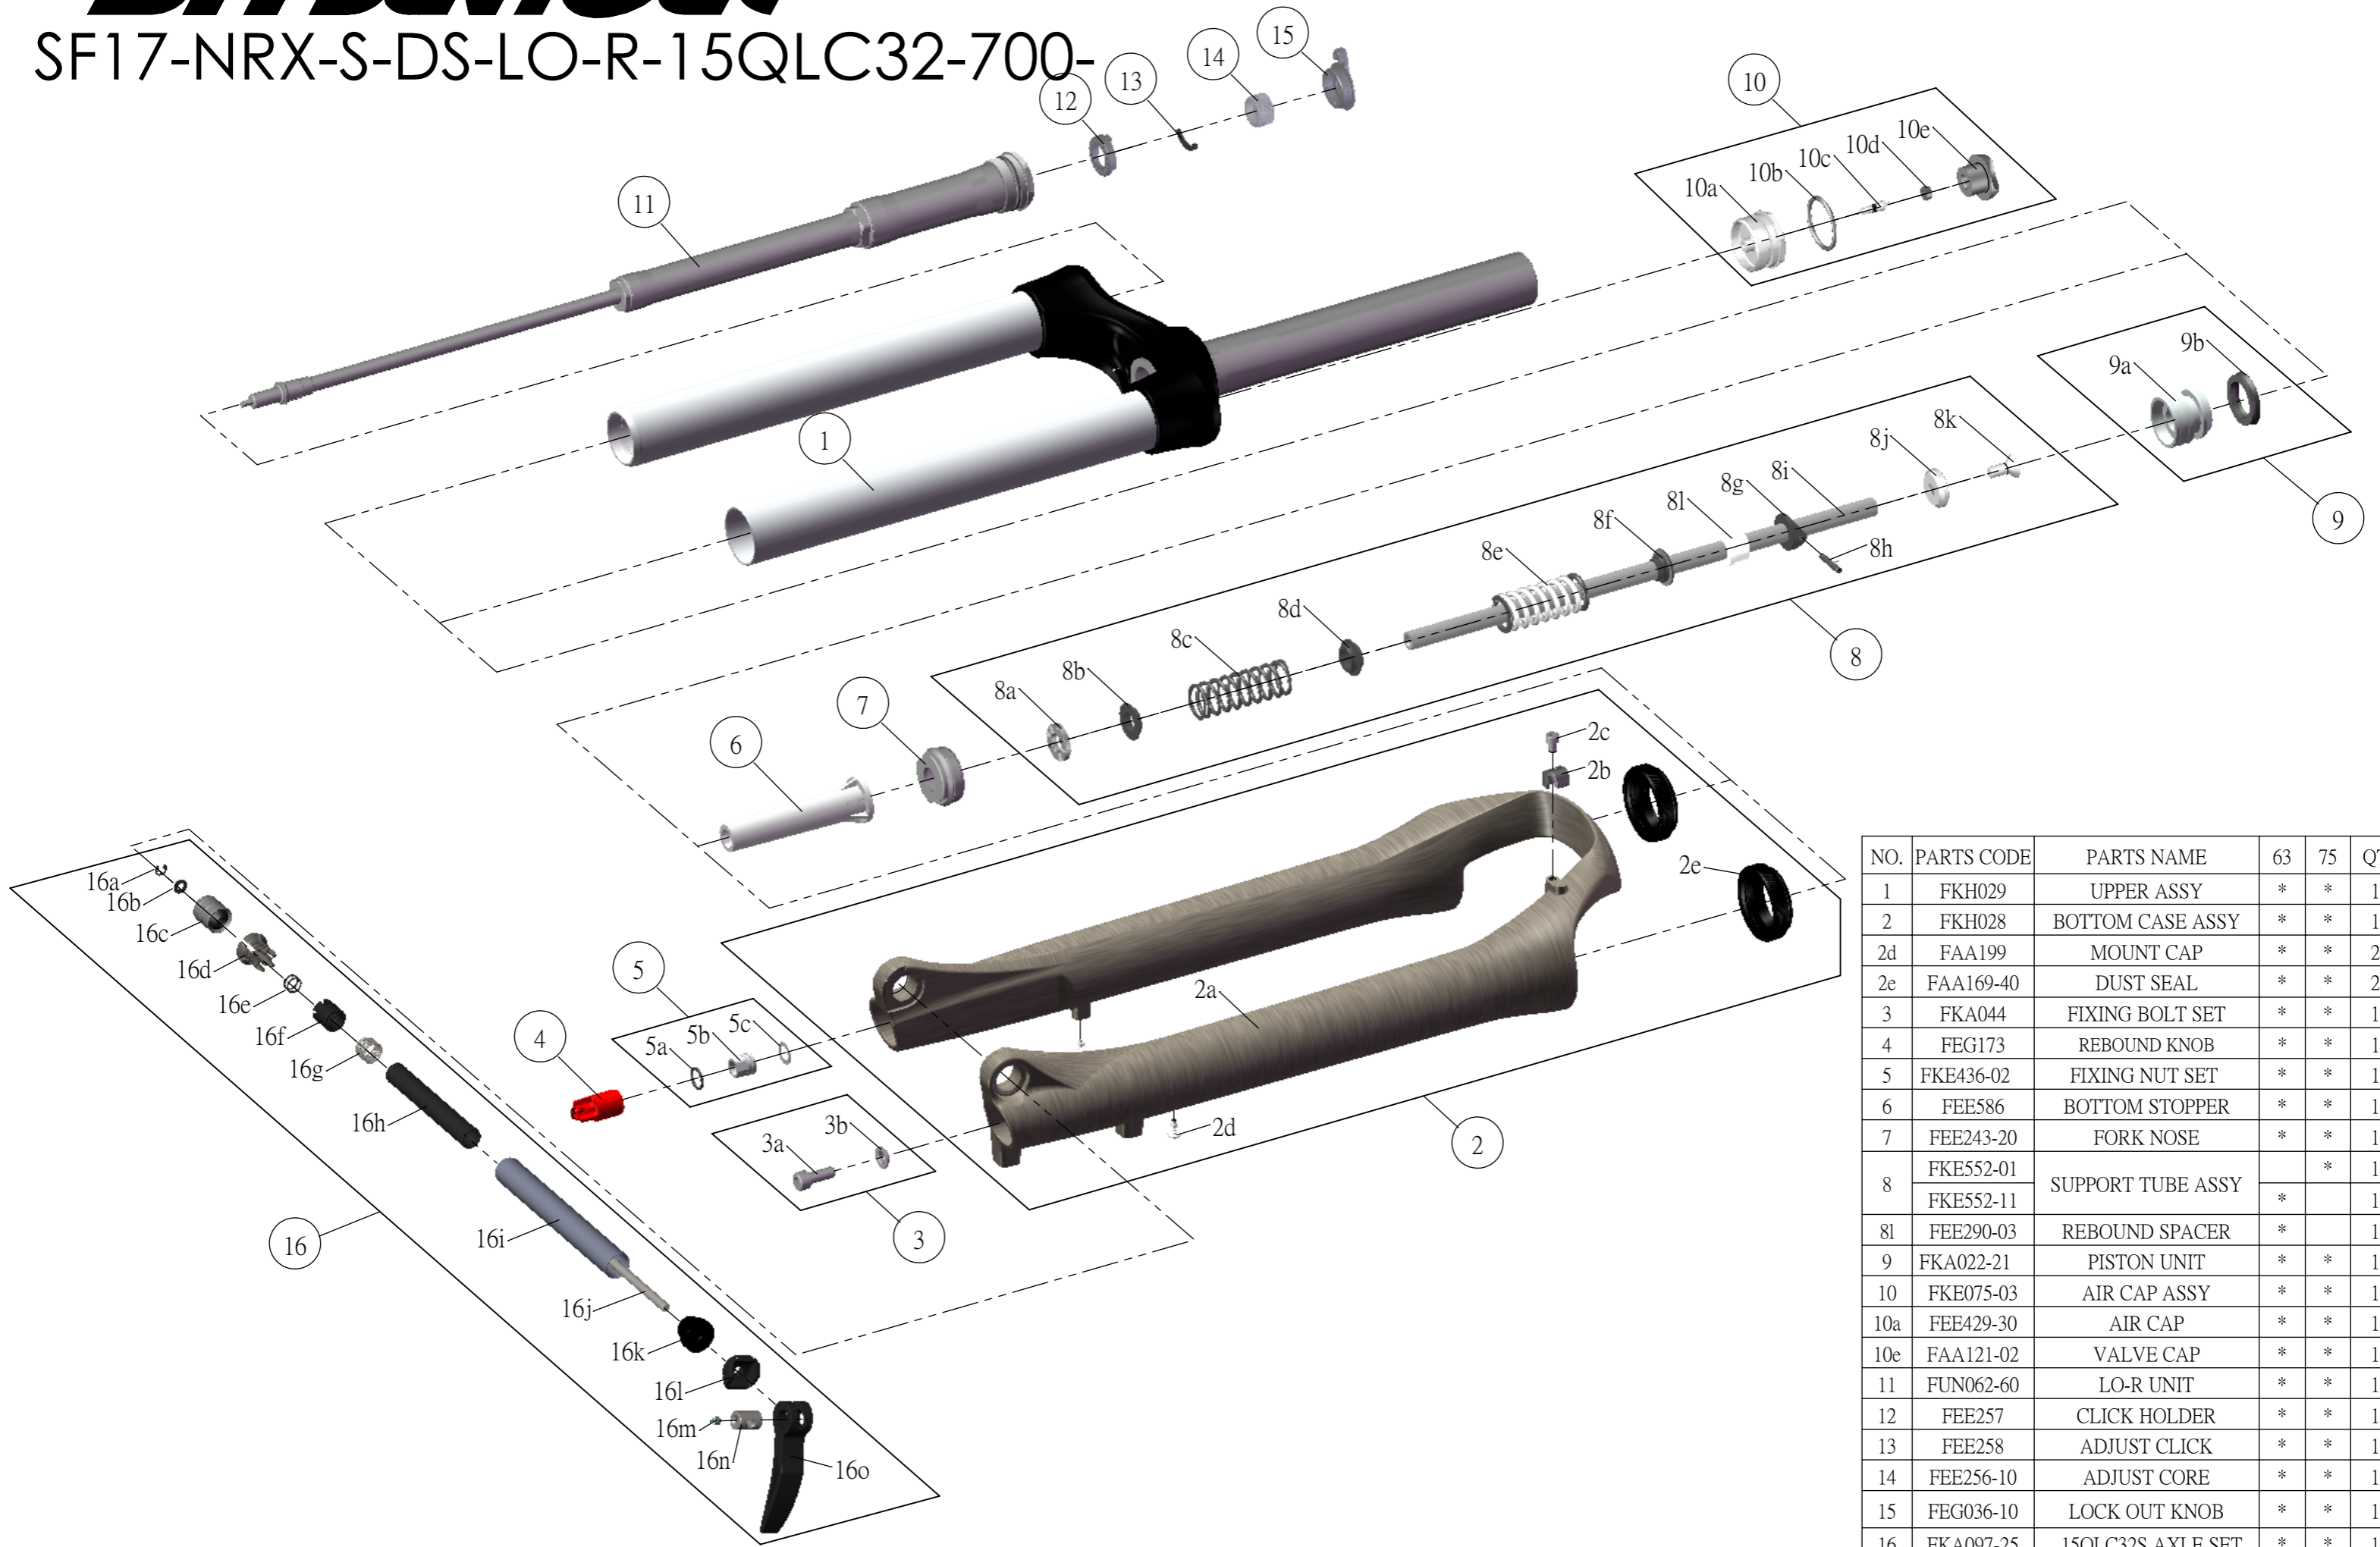

SF SUNTOUR

SF17-NRX-S-DS-LO-R-15QLC32-700-

NO.	PARTS CODE	PARTS NAME	63	75	QT
1	FKH029	UPPER ASSY	*	*	1
2	FKH028	BOTTOM CASE ASSY	*	*	1
2d	FAA199	MOUNT CAP	*	*	2
2e	FAA169-40	DUST SEAL	*	*	2
3	FKA044	FIXING BOLT SET	*	*	1
4	FEG173	REBOUND KNOB	*	*	1
5	FKE436-02	FIXING NUT SET	*	*	1
6	FEE586	BOTTOM STOPPER	*	*	1
7	FEE243-20	FORK NOSE	*	*	1
8	FKE552-01	SUPPORT TUBE ASSY		*	1
	FKE552-11		*		1
8l	FEE290-03	REBOUND SPACER	*		1
9	FKA022-21	PISTON UNIT	*	*	1
10	FKE075-03	AIR CAP ASSY	*	*	1
10a	FEE429-30	AIR CAP	*	*	1
10e	FAA121-02	VALVE CAP	*	*	1
11	FUN062-60	LO-R UNIT	*	*	1
12	FEE257	CLICK HOLDER	*	*	1
13	FEE258	ADJUST CLICK	*	*	1
14	FEE256-10	ADJUST CORE	*	*	1
15	FEG036-10	LOCK OUT KNOB	*	*	1
16	FKA097-25	15QLC32S AXLE SET	*	*	1