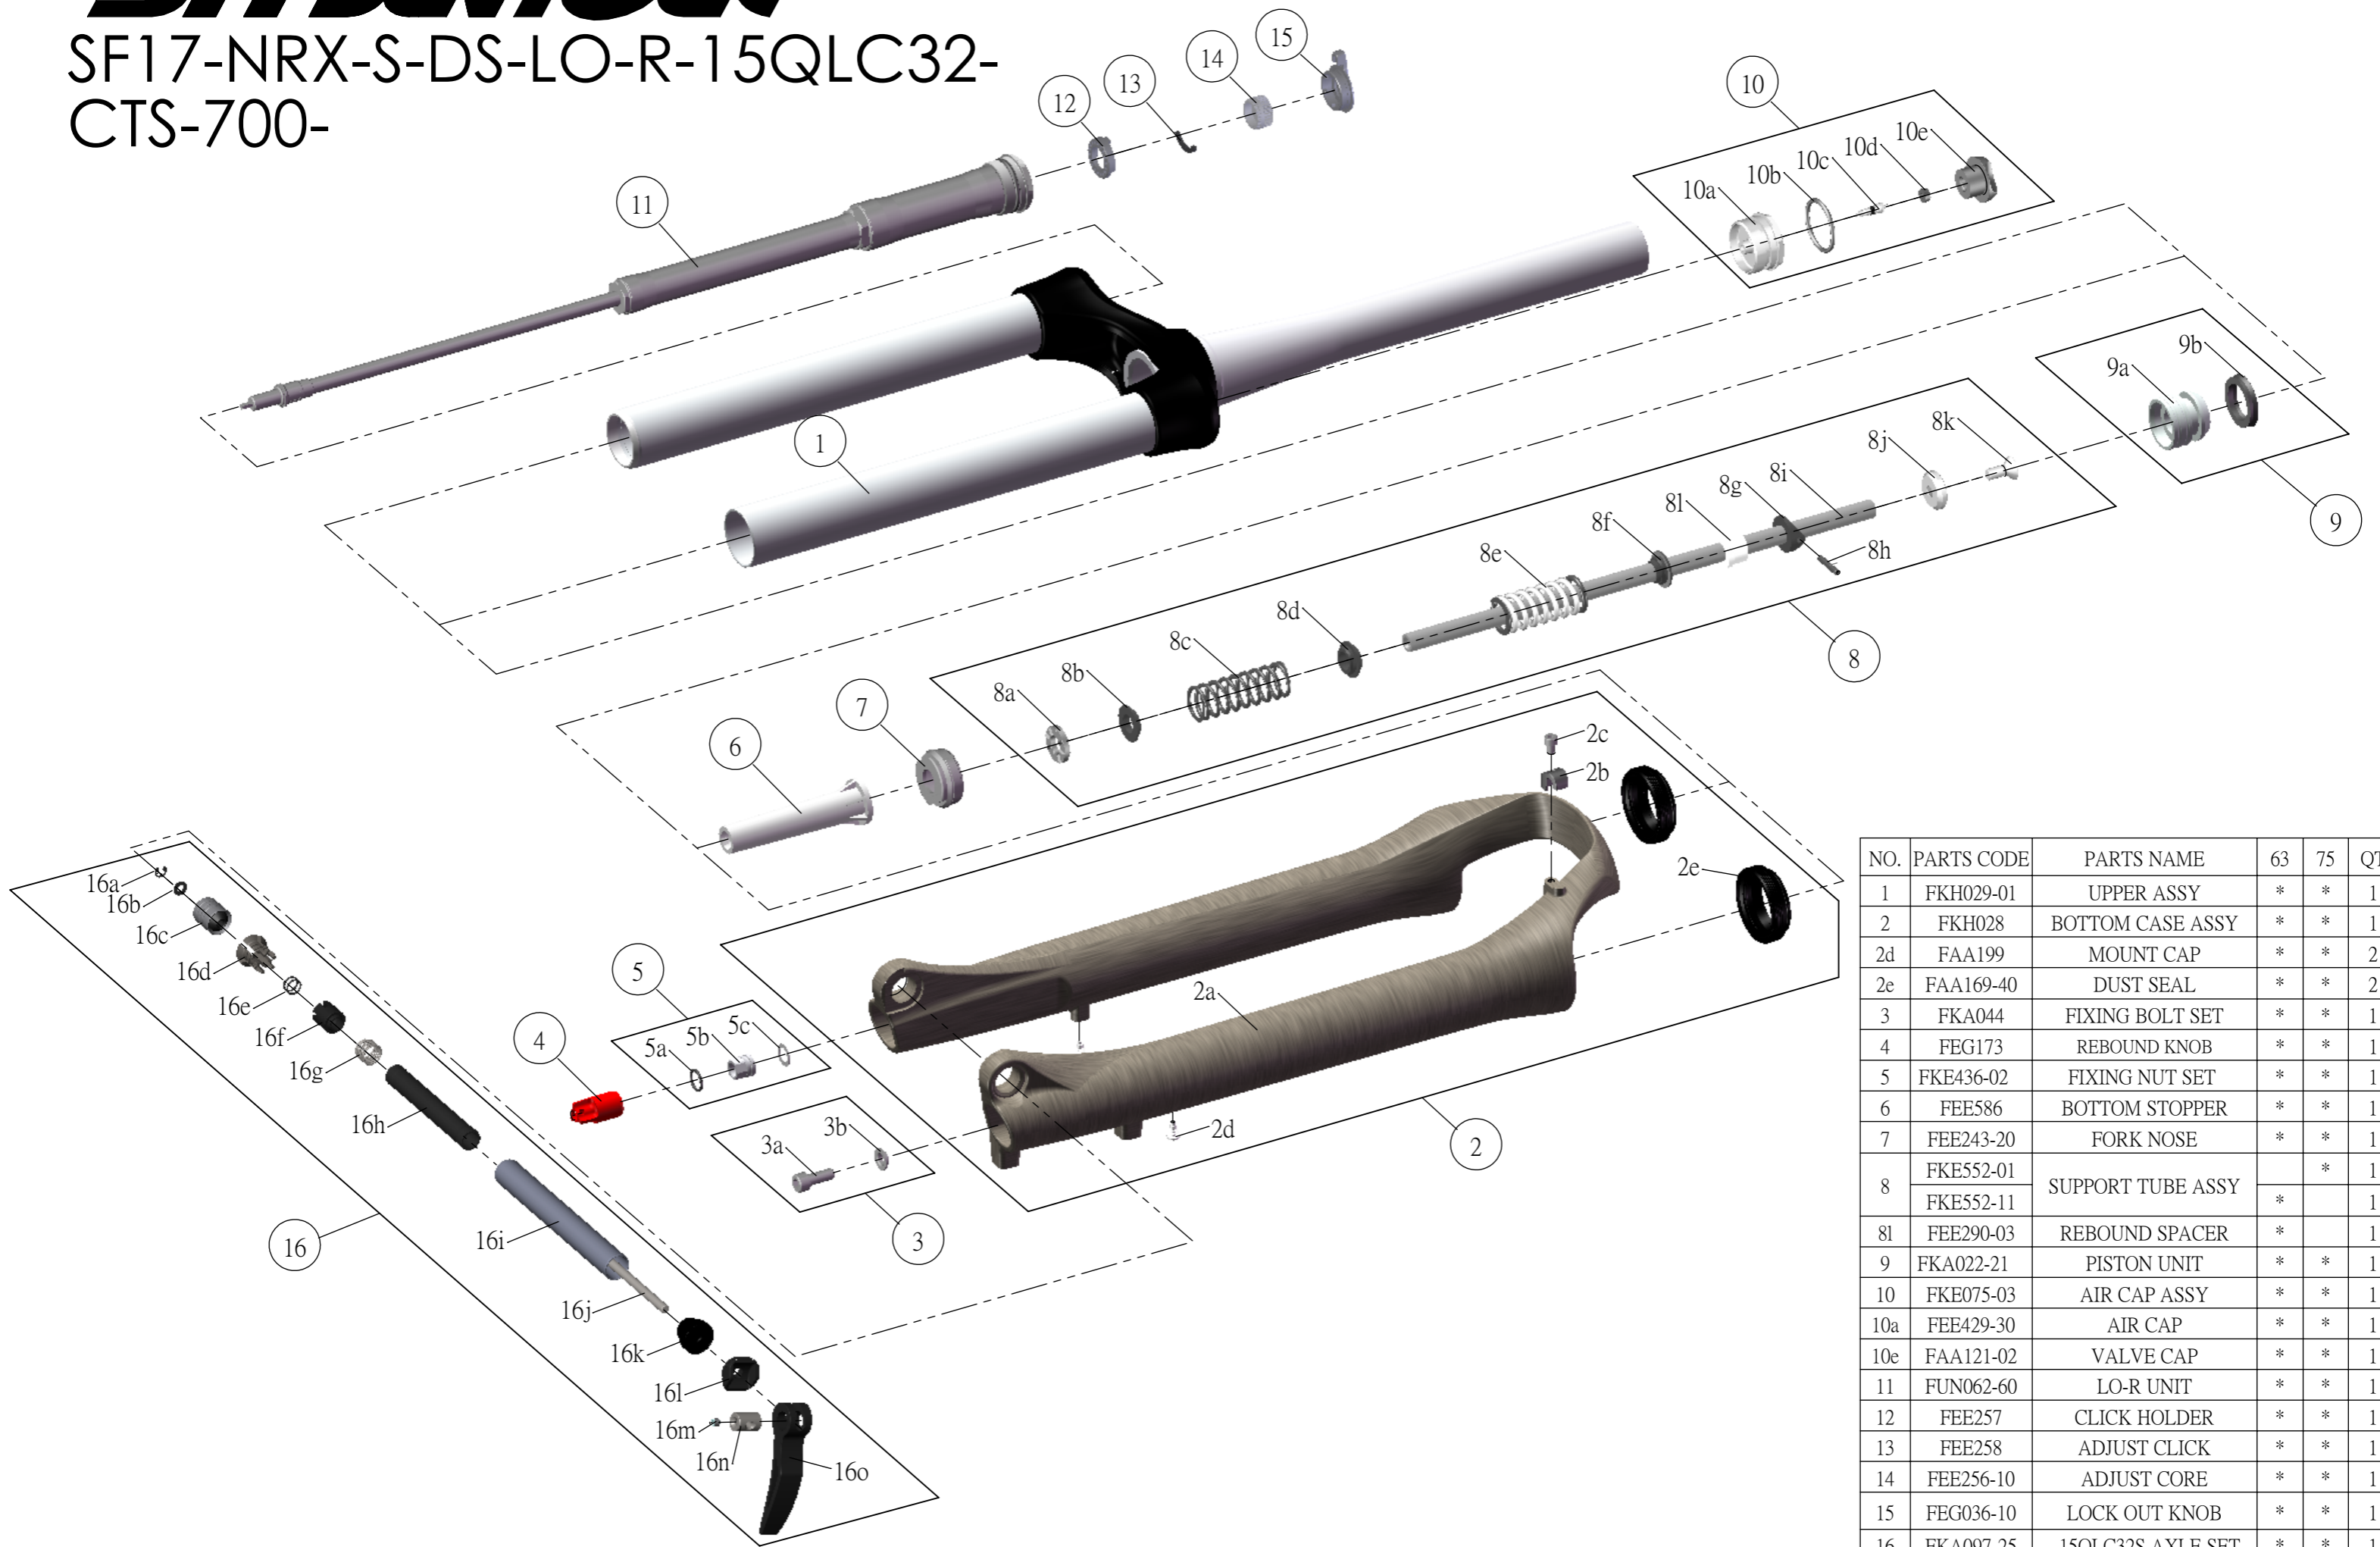

SF SUNTOUR

SF17-NRX-S-DS-LO-R-15QLC32-CTS-700-

NO.	PARTS CODE	PARTS NAME	63	75	QT
1	FKH029-01	UPPER ASSY	*	*	1
2	FKH028	BOTTOM CASE ASSY	*	*	1
2d	FAA199	MOUNT CAP	*	*	2
2e	FAA169-40	DUST SEAL	*	*	2
3	FKA044	FIXING BOLT SET	*	*	1
4	FEG173	REBOUND KNOB	*	*	1
5	FKE436-02	FIXING NUT SET	*	*	1
6	FEE586	BOTTOM STOPPER	*	*	1
7	FEE243-20	FORK NOSE	*	*	1
8	FKE552-01	SUPPORT TUBE ASSY		*	1
	FKE552-11		*	1	
8l	FEE290-03	REBOUND SPACER	*		1
9	FKA022-21	PISTON UNIT	*	*	1
10	FKE075-03	AIR CAP ASSY	*	*	1
10a	FEE429-30	AIR CAP	*	*	1
10e	FAA121-02	VALVE CAP	*	*	1
11	FUN062-60	LO-R UNIT	*	*	1
12	FEE257	CLICK HOLDER	*	*	1
13	FEE258	ADJUST CLICK	*	*	1
14	FEE256-10	ADJUST CORE	*	*	1
15	FEG036-10	LOCK OUT KNOB	*	*	1
16	FKA097-25	15QLC32S AXLE SET	*	*	1